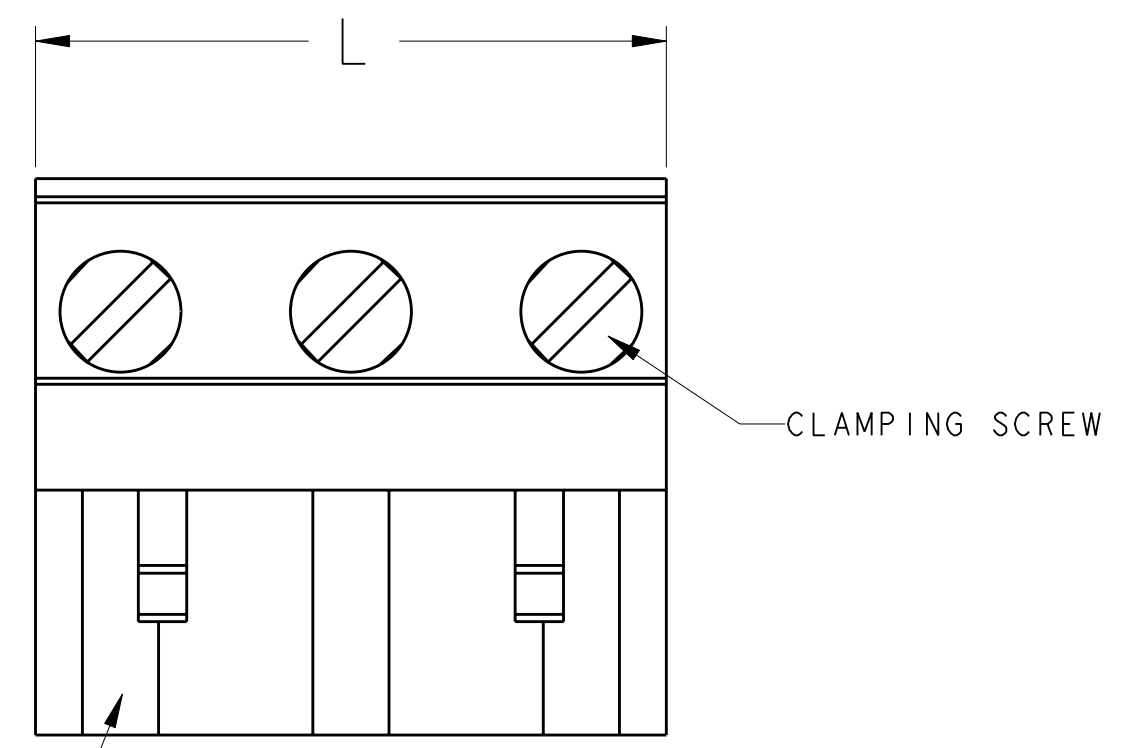

POLARIZATION KEY SLOT

1. MATERIALS AND FINISH:
 HOUSING: PA 6-6, UL 94-V0, COLOR: SEE P/N TABLE.
 CLAMP: BRASS, NICKEL PLATED.
 DOUBLE SIDE CONTACT SPRING: PHOSPHOR BRONZE, TIN PLATED.
 CLAMPING SCREW: M3, BRASS, NICKEL PLATED.
2. WIRE SIZE RANGE
 SOLID WIRE: 12-30AWG
 STRANDED WIRE: 12-30AWG
3. RECOGNIZED UNDER THE COMPONENT PROGRAM OF
 UNDERWRITERS LABORATORIES INC. FILE N° E60677.
4. IMQ CERTIFICATE WITH SURVEILLANCE IN CONFORMITY WITH IEC 998-1/998-2-1.
5. NOT CUMULATIVE TOLERANCE