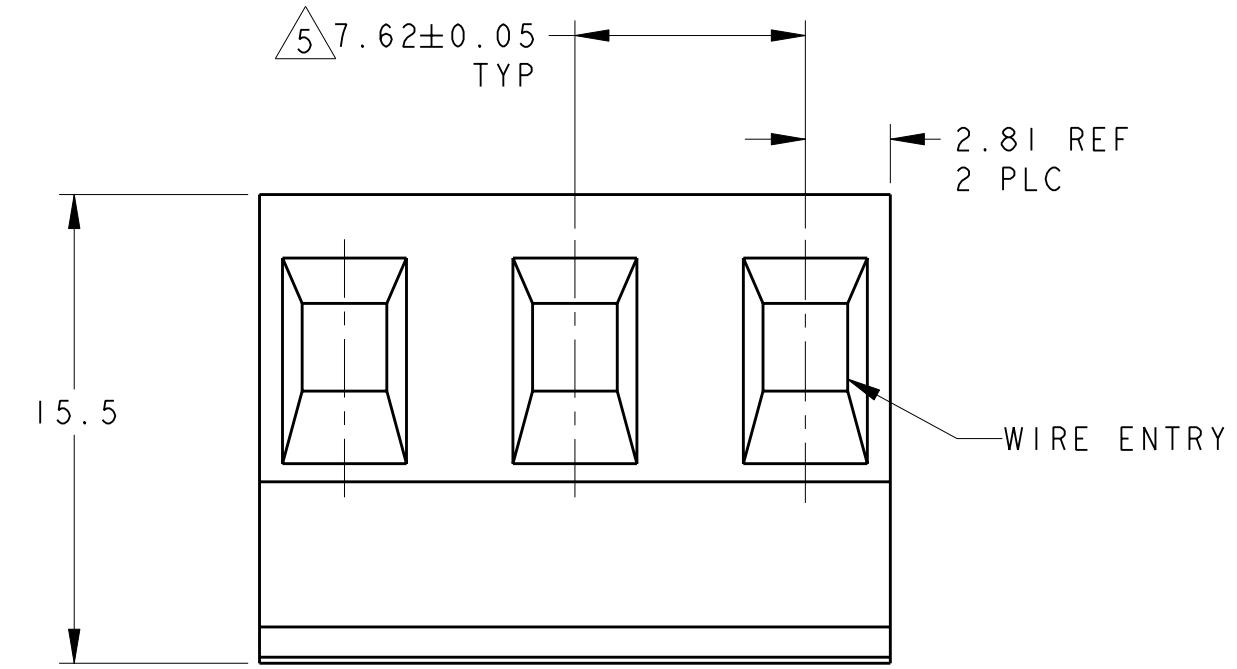

THIS DRAWING IS UNPUBLISHED. RELEASED FOR PUBLICATION 20
© COPYRIGHT 20 ALL RIGHTS RESERVED.

LOC	DIST	REVISIONS			
P	LTR	DESCRIPTION	DATE	DWN	APVD
FT	0	B1	REVISED PER ECO-11-005931	23MAR2011	HMR CR

796981-3 AS SHOWN