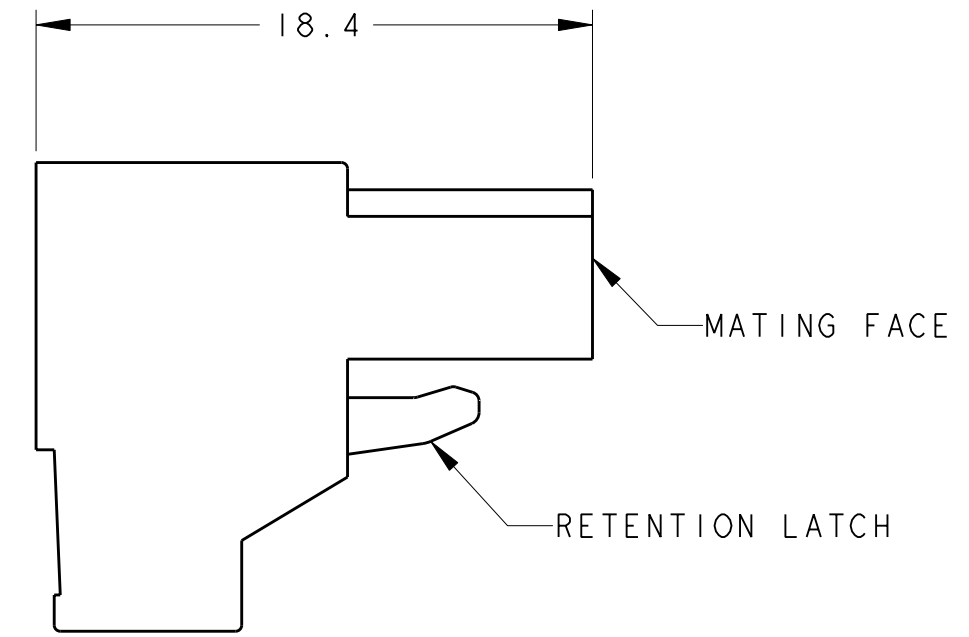

THIS DRAWING IS UNPUBLISHED. RELEASED FOR PUBLICATION 20
© COPYRIGHT 20 ALL RIGHTS RESERVED.

LOC	DIST	REVISIONS			
P	LTR	DESCRIPTION	DATE	DWN	APVD
FT	0	B1	REVISED PER ECO-11-005931	23MAR2011	HMR CR

796981-3 AS SHOWN