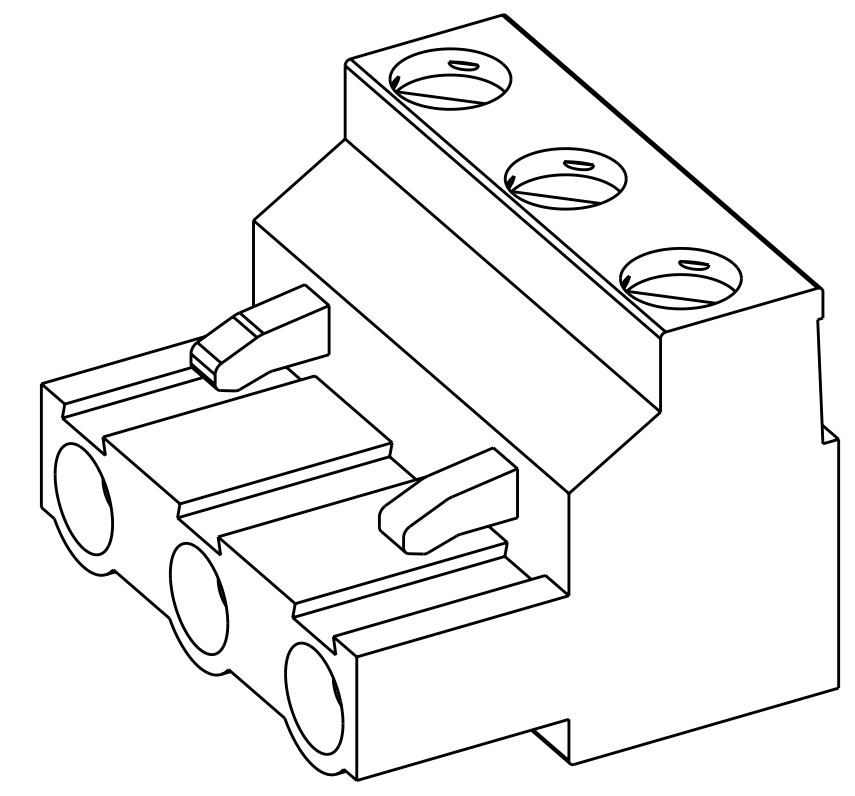

THIS DRAWING IS UNPUBLISHED. RELEASED FOR PUBLICATION 20
© COPYRIGHT 20 ALL RIGHTS RESERVED.

LOC	DIST	REVISIONS			
P	LTR	DESCRIPTION	DATE	DWN	APVD
FT	0	B1	REVISED PER ECO-11-005931	23MAR2011	HMR CR

796981-3 AS SHOWN