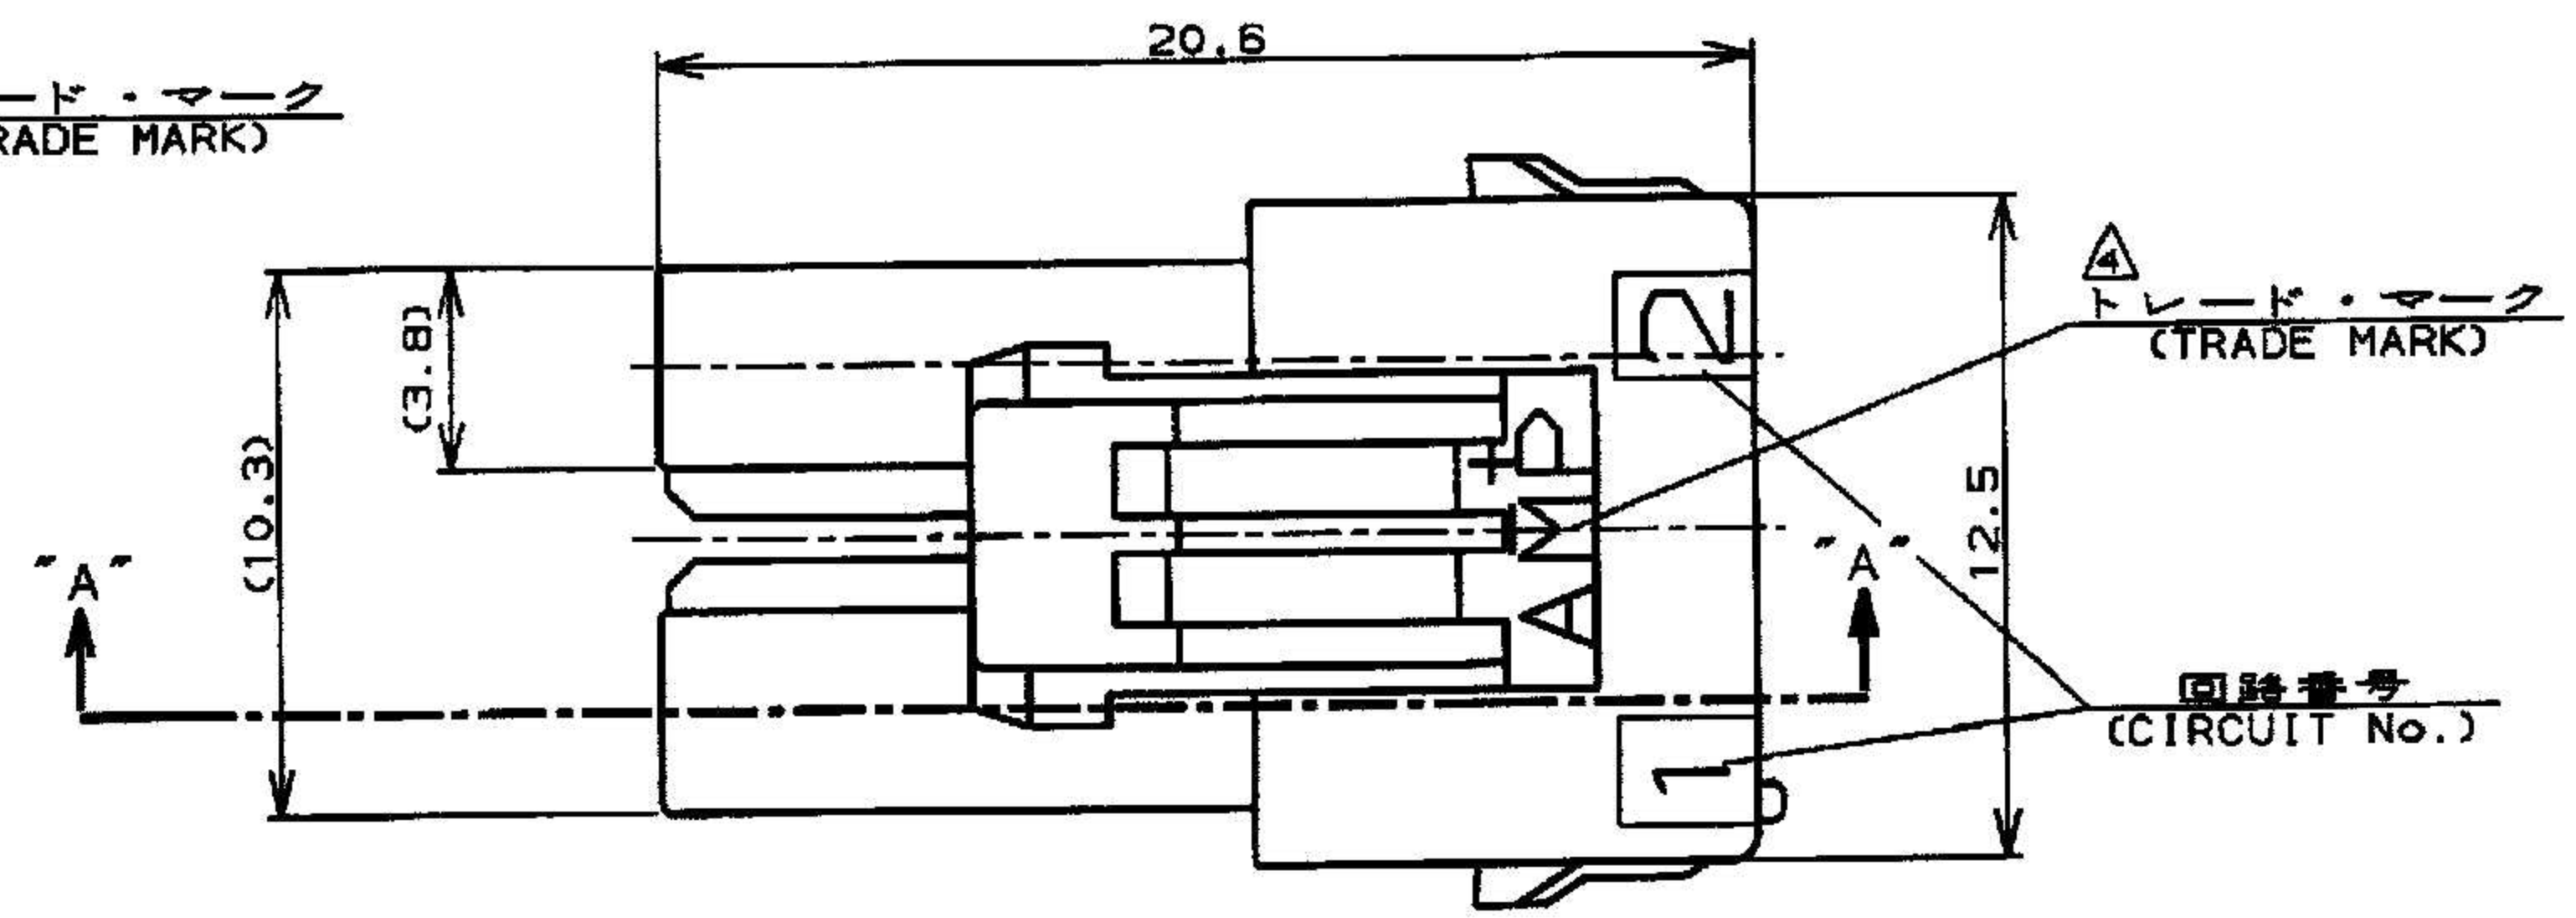

NUMBER 179861

METRIC

三角度 (3-d ANGLE PROJECTION)

単位:mm DIMENSIONS IN MM. DO NOT SCALE PRINT

PRINT DIST

表1 (TABLE 1)

トレードマーク (TRADE MARK)	生産場所 (MANUFACTURING PLACE)
— AMP OR AMP	日本 (JAPAN)
—+ AMP OR AMP	中国 (CHINA(ROC))
* AMP OR AMP	韓国 (KOREA)

- NOTES;
1. APPLICABLE CONTACT P/N  
REC CONTACT: 177915-□ (\*20- \*16AWG)  
177914-□ (\*26- \*22AWG)
  2. MATING CONN, P/N  
HDR ASS'Y: 179848-□
  3. PRODUCT SPEC: 108-5410
  - △ SEE TABLE 1
  5. ALL PARTS MEET RTI ELECTRICAL RATING OF 105C ACCORDING TO UL 1977.