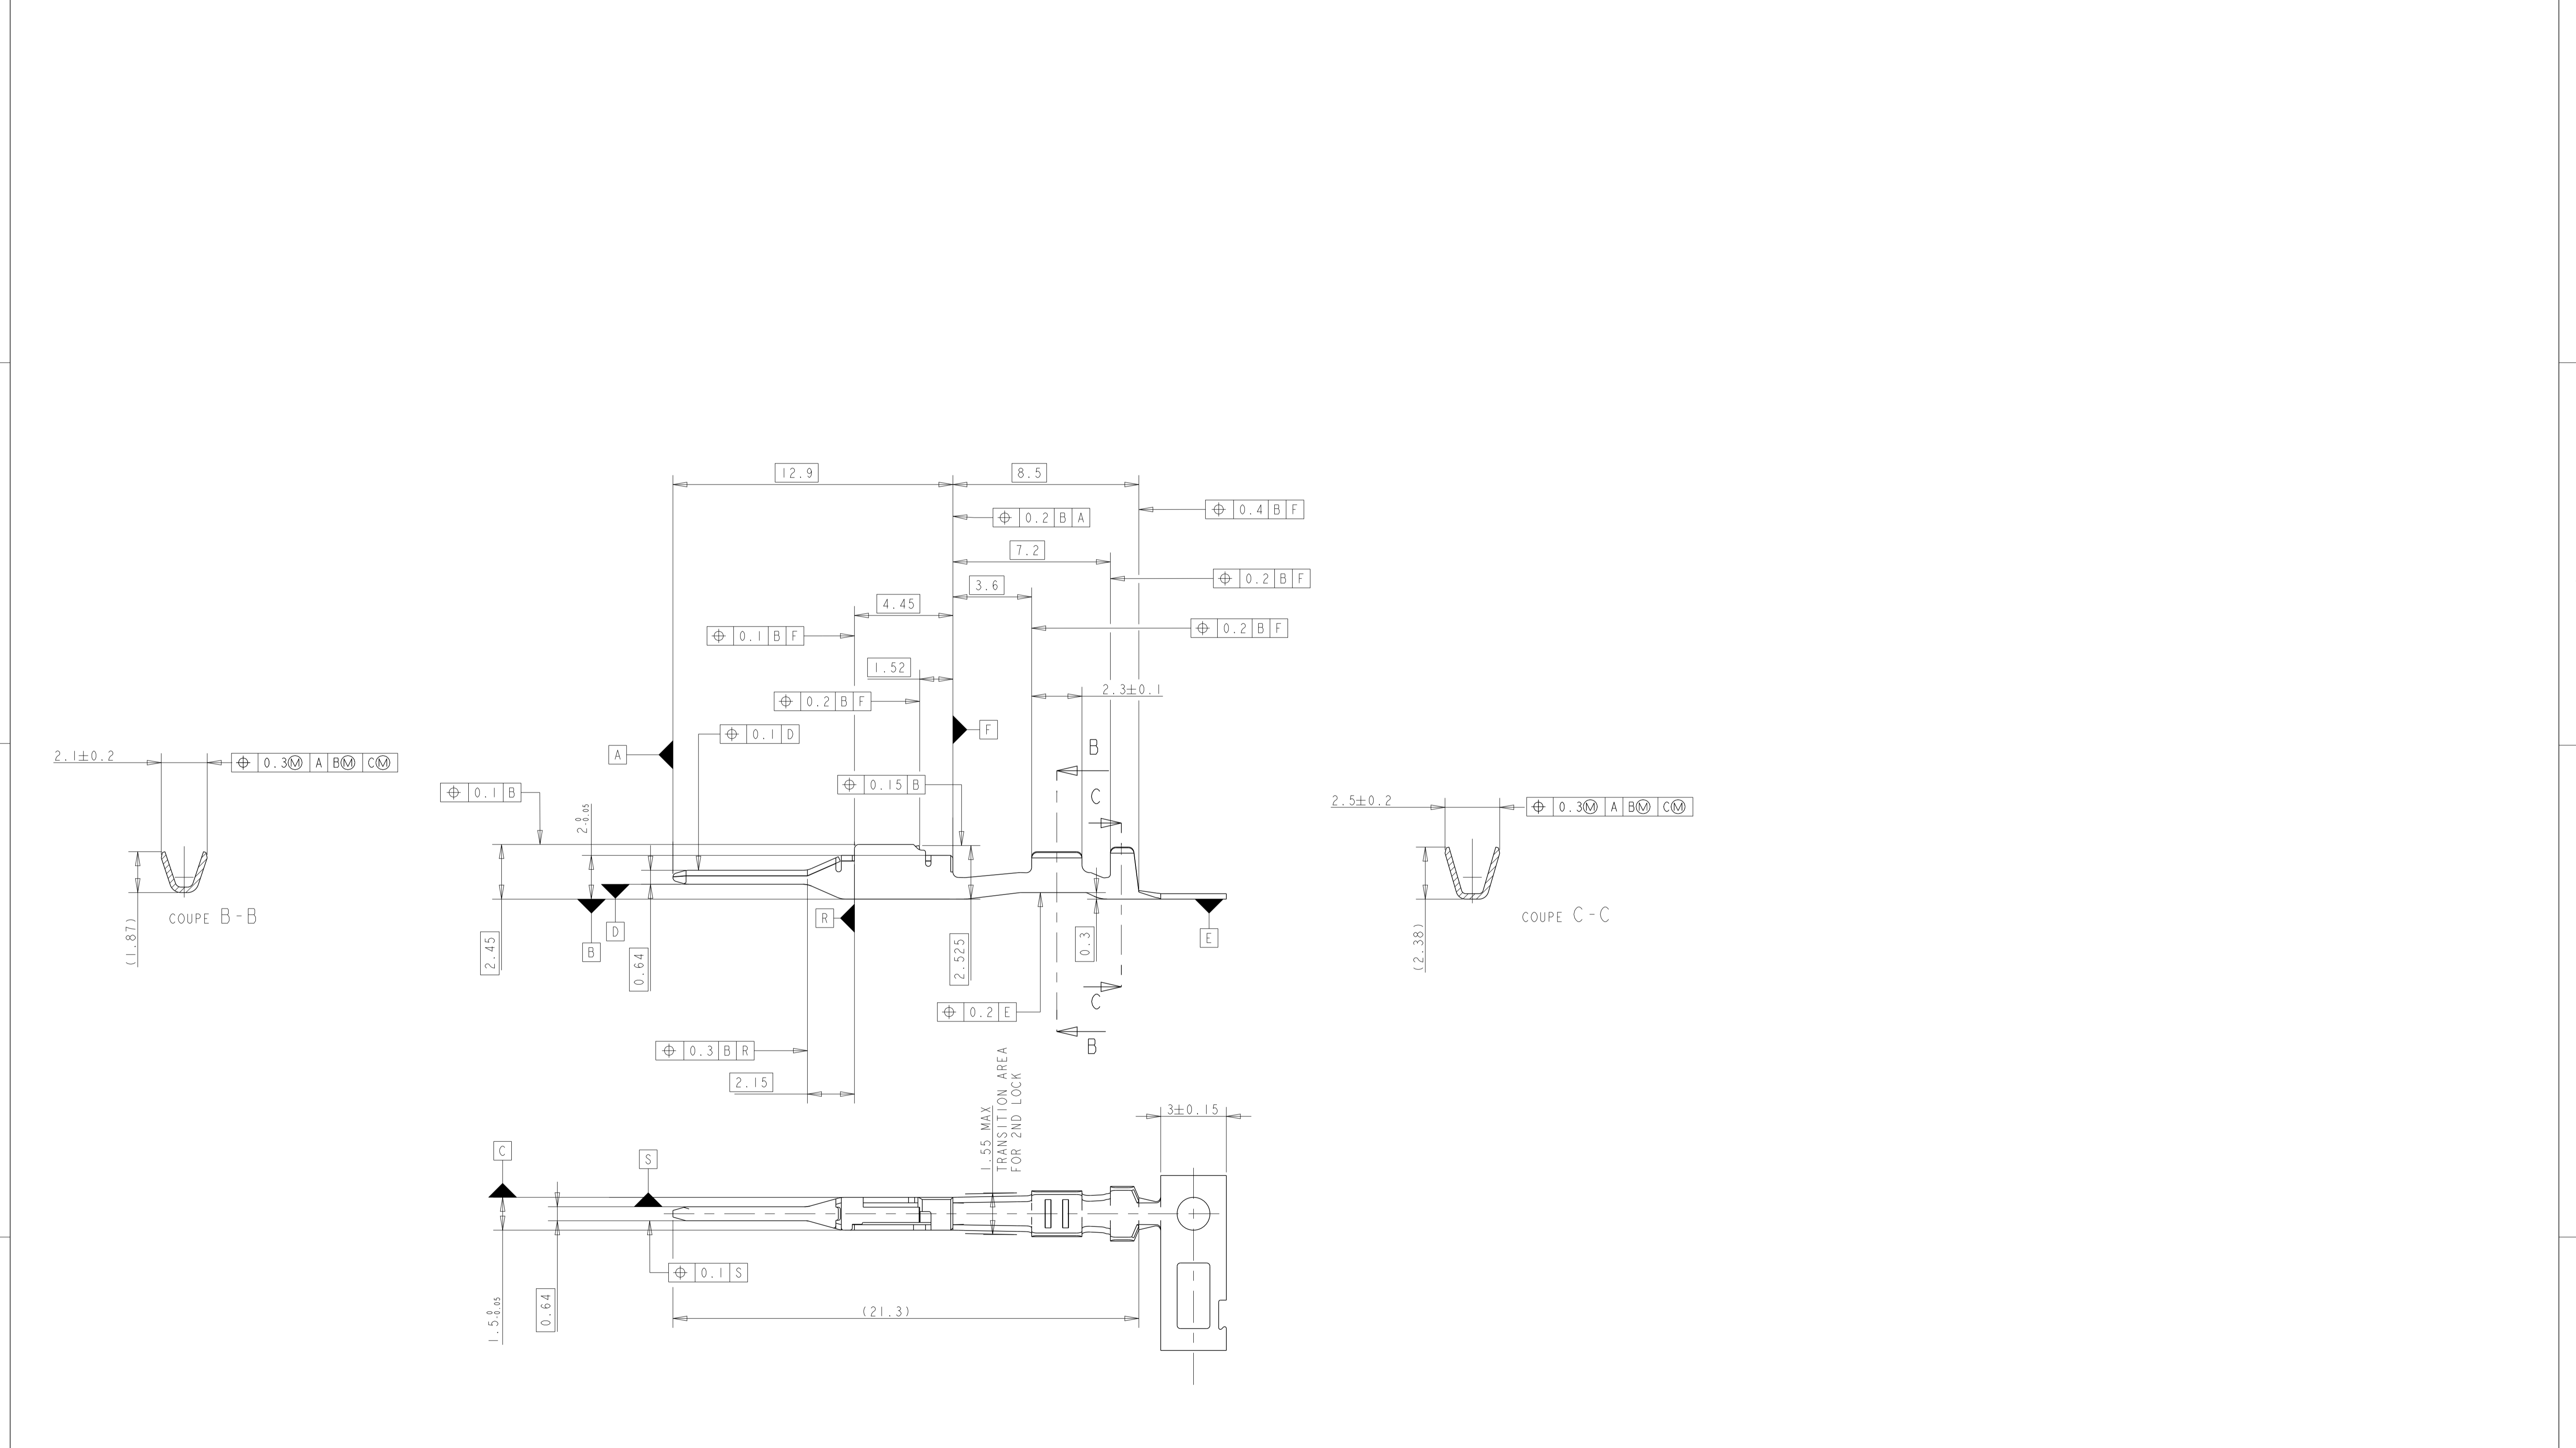

REVISIONS				
P	LTN	DESCRIPTION	DATE	APVD
A		INITIAL RELEASE	02MAR2018	DB XR

INDICE REVISION PRODUIT PART REVISION CODE	REFERENCE TE TE PART NUMBER	MATIERE MATERIAL	FINITION FINISH	LOCALISATION PRODUCTION PRODUCTION LOCALIZATION
A	1802190-1	CuZn30	ETAME TINNED	EUROPE

PN 1802190-1 AS SHOWN, IS EQUIVALENT TO PN 1674742-1 OR 2005154-1 (ASIA PRODUCTION)

THIS DRAWING IS A CONTROLLED DOCUMENT.		DWN D. BANCE 02MAR2018	TE Connectivity															
DIMENSIONS: mm		CHK X. ROUILLARD 02MAR2018																
TOLERANCES UNLESS OTHERWISE SPECIFIED:		APVD J. DAHER 02MAR2018	NAME LANGUETTE 025 TH															
<table border="1"> <tr><td>D</td><td>PLC</td><td>±0.2</td></tr> <tr><td>B</td><td>PLC</td><td>±0.2</td></tr> <tr><td>S</td><td>PLC</td><td>±0.2</td></tr> <tr><td>H</td><td>PLC</td><td>±0.2</td></tr> <tr><td>ANGLES</td><td></td><td>±5°</td></tr> </table>		D	PLC	±0.2	B	PLC	±0.2	S	PLC	±0.2	H	PLC	±0.2	ANGLES		±5°	PRODUCT SPEC 108-5664	SIZE 0.22 A 0.5mm2
D	PLC	±0.2																
B	PLC	±0.2																
S	PLC	±0.2																
H	PLC	±0.2																
ANGLES		±5°																
MATERIAL		APPLICATION SPEC 114-15120	RESTRICTED TO															
FINISH		WEIGHT 0.16g	SCALE 7:1															
VOIR TABLEAU		CUSTOMER DRAWING	SHEET 1 OF 1 REV A															