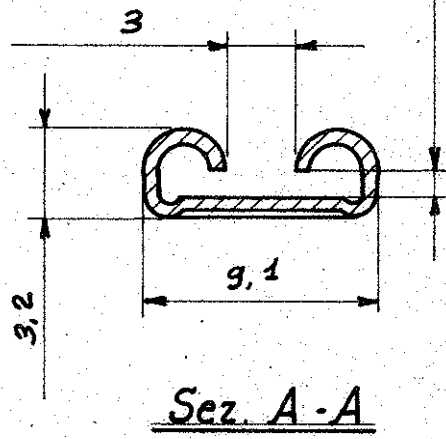

Adatto per linguetta di sp. 0,8

DIMENSIONS IN MM (IN). DO NOT SCALE PRINT

H2	ECR-12-018307	PKS	RRP	20OCT 2012
H1	ECR-10-022530	KK	HMR	03FEB11
H	Revised ET00-0319-97	A	F	05.09 1997
A	Revised For ET00-0080-94			18/5/94
LTR	REVISION RECORD	DR	CHK	DATE
DR	9-1-73	DE		
CHK		APP		

© 1978 BY TE INCORPORATED. ALL RIGHTS RESERVED. TE PRODUCTS COVERED BY PATENTS AND/OR PATENTS PENDING.

CUSTOMER COPY REFERENCE ONLY

MATERIAL AND FINISH

TE TE Connectivity

VEDERE TABELLA

CLASS .312 SERIES

WIRE RANGE 1-25 mm² | INSULATION 3-4,3 DIA mm