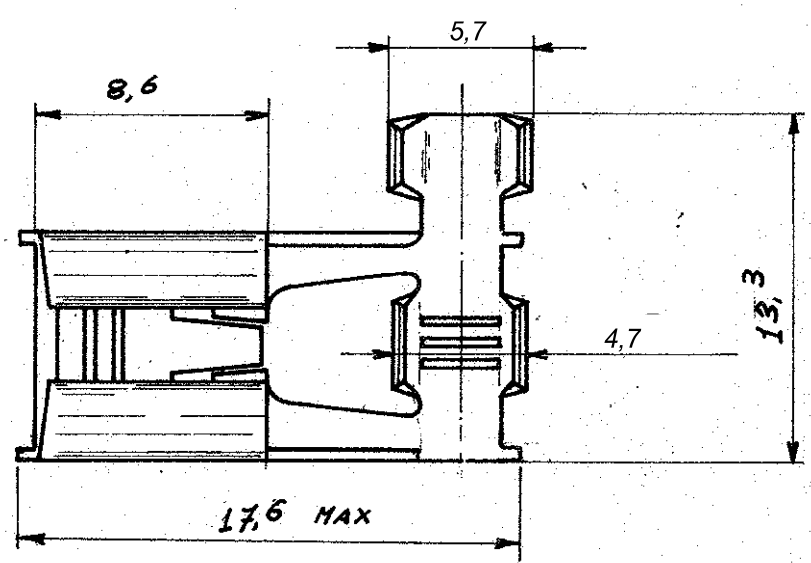

Adatto per linguetta di sp. 0,8

DIMENSIONS IN MM (IN). DO NOT SCALE PRINT

H2	ECR-12-018307	PKS	RRP	20OCT 2012
H1	ECR-10-022530	KK	HMR	03FEB11
H	Revised ET00-0319-97	A	F	05.09 1997
A	Revised For ET00-0080-94			18/5/94
LTR	REVISION RECORD	DR	CHK	DATE
DR	9-1-73	DE		
CHK		APP		

© 1978 BY TE INCORPORATED. ALL RIGHTS RESERVED. TE PRODUCTS COVERED BY PATENTS AND/OR PATENTS PENDING.

CUSTOMER COPY REFERENCE ONLY

MATERIAL AND FINISH

TE TE Connectivity

VEDERE TABELLA

CLASS .312 SERIES

WIRE RANGE 1-25 mm² | INSULATION 3-4,3 DIA mm