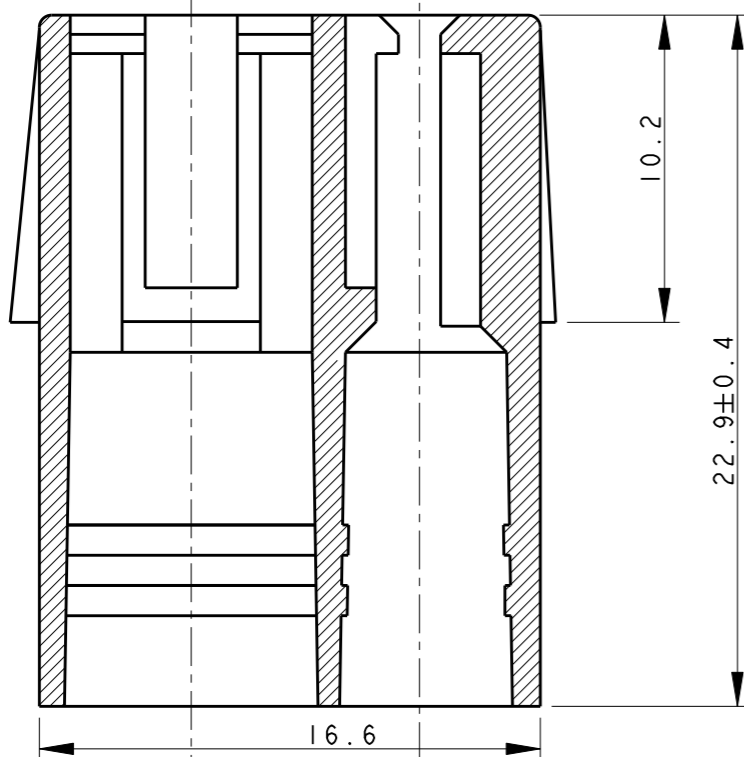

LOC	DIST	REVISIONS			
P	LTR	DESCRIPTION	DATE	DWN	APVD
1	-	AA8	REVISED PER ECO-11-005301	28MAR2011	RK HMR

SCALE 4:1

CIRCUIT IDENTIFICATION

SECTION A-A

PERSPECTIVE VIEW PARTIAL SECTION

ALTERNATIVE DESIGN

SECTION B-B

PERSPECTIVE VIEW PARTIAL SECTION

SCALE 2:1

- 1 SAME AS 0-180907-0 BUT SPECIAL PACKAGING, ON CARTON BOX, TWO PLASTIC BAG WITH 3000 PIECES ON EACH.
- 2 NOT YET RELEASED FOR PRODUCTION
- 3 OBSOLETE PARTS: OBSOLETE CIS STREAMLINING PER D.REANUD/D.SINISI

TYPICAL CAVITY SUITABLE FOR .250" SRS FASTIN-FASTON* REC. CONTACT

TE AMP TRADEMARK (OPTIONAL)

THIS DRAWING IS A CONTROLLED DOCUMENT.

DWN H. YAALI 14JUN2002
 CHK C. TARTARI
 APVD -

PRODUCT SPEC 108-20020
 APPLICATION SPEC 114-2025
 WEIGHT -