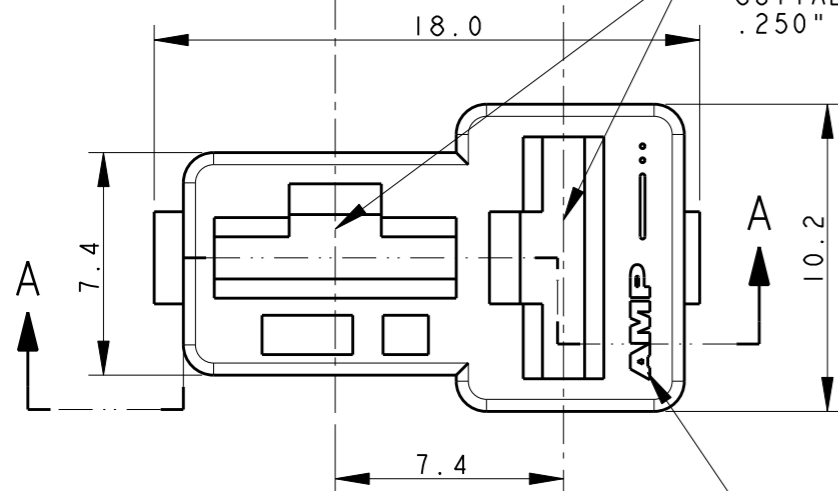

LOC	DIST	REVISIONS			
P	LTR	DESCRIPTION	DATE	DWN	APVD
1	-	AA8	REVISED PER ECO-11-005301	28MAR2011	RK HMR

SCALE 4:1

CIRCUIT IDENTIFICATION

SECTION A-A

PERSPECTIVE VIEW PARTIAL SECTION

ALTERNATIVE DESIGN

SECTION B-B

PERSPECTIVE VIEW PARTIAL SECTION

SCALE 2:1

- 1 SAME AS 0-180907-0 BUT SPECIAL PACKAGING, ON CARTON BOX, TWO PLASTIC BAG WITH 3000 PIECES ON EACH.
- 2 NOT YET RELEASED FOR PRODUCTION
- 3 OBSOLETE PARTS: OBSOLETE CIS STREAMLINING PER D.REANUD/D.SINISI

TYPICAL CAVITY SUITABLE FOR .250" SRS FASTIN-FASTON* REC. CONTACT

TE AMP TRADEMARK (OPTIONAL)

THIS DRAWING IS A CONTROLLED DOCUMENT.

DWN H. YAALI 14JUN2002
 CHK C. TARTARI
 APVD -

PRODUCT SPEC 108-20020
 APPLICATION SPEC 114-2025
 WEIGHT -

STE TE Connectivity

NAME 2 WAY FASTIN-FASTON RECEPTACLE HOUSING .250 SERIES

SIZE A3 CAGE CODE 00779 DRAWING NO C-180907 RESTRICTED TO -

MATERIAL SEE TABLE FINISH -

CUSTOMER DRAWING SCALE 4:1 SHEET 1 OF 1 REV AA8