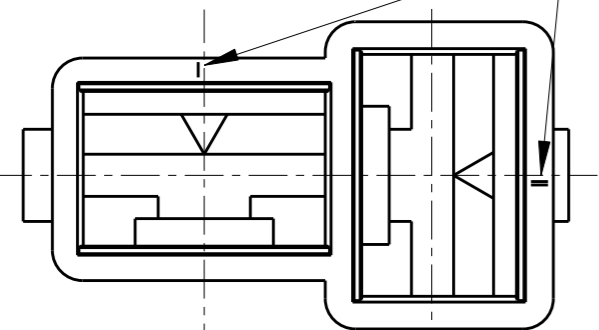

LOC	DIST	REVISIONS			
P	LTR	DESCRIPTION	DATE	DWN	APVD
1	-	AA8	REVISED PER ECO-11-005301	28MAR2011	RK HMR

SCALE 4:1

CIRCUIT IDENTIFICATION

SECTION A-A