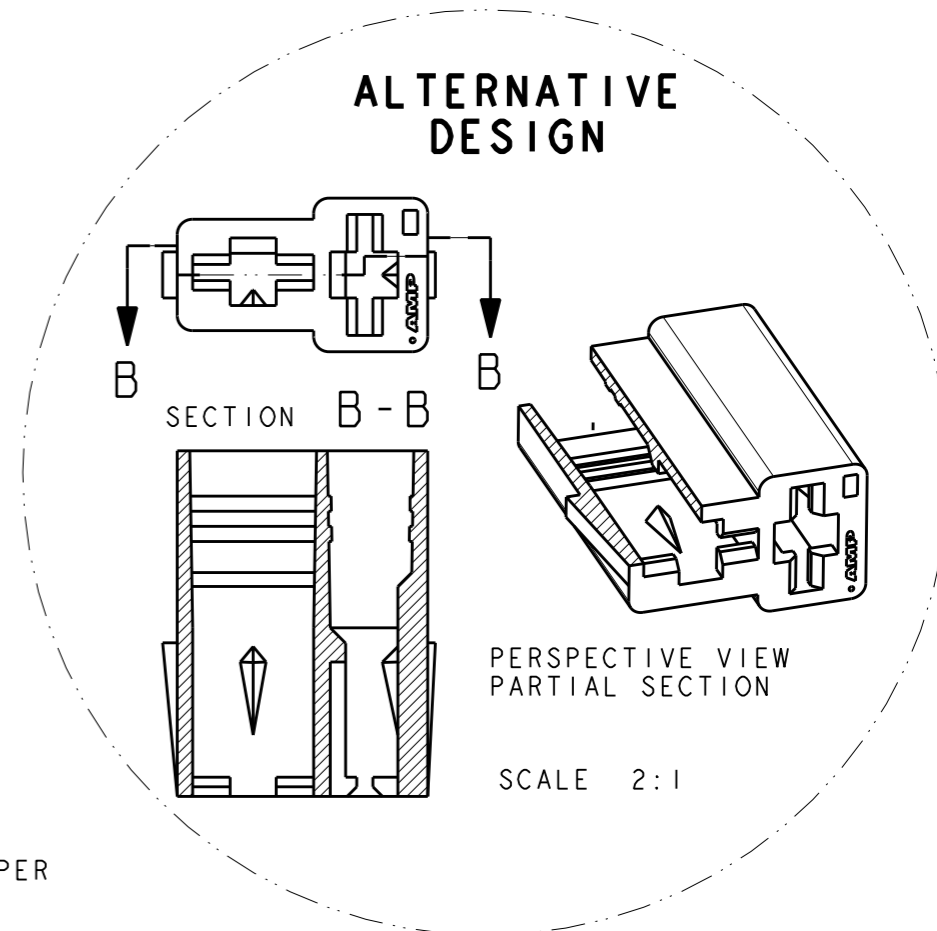

ALTERNATIVE DESIGN

SECTION B-B

PERSPECTIVE VIEW PARTIAL SECTION

SCALE 2:1

- 1 SAME AS 0-180907-0 BUT SPECIAL PACKAGING, ON CARTON BOX, TWO PLASTIC BAG WITH 3000 PIECES ON EACH.
- 2 NOT YET RELEASED FOR PRODUCTION
- 3 OBSOLETE PARTS: OBSOLETE CIS STREAMLINING PER D.REANUD/D.SINISI

NOTES	COLOUR	MATERIAL	P/N	REV
3 OBSOLETE	HEAT STABILIZED MATERIAL	BLACK	POLYAMIDE 6.6, UL 94 V2	4-180907-0 AA
		NATURAL	POLYAMIDE 6.6	~~3-180907-0~~ AA
		NATURAL	POLYAMIDE 6.6	2-180907-0 AA
	ACC. TO IEC 60335-1	NATURAL	POLYAMIDE 6.6, UL 94 V0	1-180907-6 AA
	UL APPROVED	NATURAL	NYLON 6.6; ZYTEL 101L	1-180907-0 AA
		BLACK	POLYAMIDE 6.6	0-180907-5 AA
		YELLOW		0-180907-4 O
		BLUE		0-180907-3 AA
		RED		0-180907-1 AA
		NATURAL		0-180907-0 AA

TYPICAL CAVITY SUITABLE FOR .250" SRS FASTIN-FASTON* REC. CONTACT