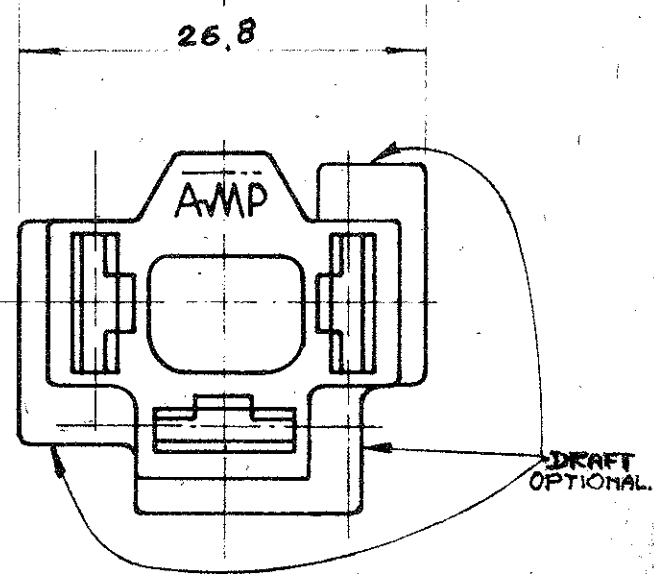

NUMBER
C-180913

- 180913 CLEAR Polyamide 6.6
- 1 RED *
 - 3 BLUE *
 - 5 BLACK *
 - 7 GRAY *
 - ORANGE *

* NOT YET RELEASED FOR PRODUCTION.

OPTIONAL WAY TO MAKE

DRAFT OPTIONAL

RADII
OPTIONAL

SEC. **AA**

POLYPROPYLENE	3-180913-0	NOTE 1
A.B.S. BLACK	2-180913-5	NOTE 1
A.B.S. NATURAL	2-180913-0	NOTE 1
RHODIACETA A 21212 BLACK	1-180913-5	
Polyamide 6.6	180913	
MATERIAL	AMP PART NUMBER	

NOTE

1) NOT PRODUCED BY AMP ITALY

DIMENSIONS IN INCHES. DO NOT SCALE PRINTING

M1	REVISED PER ECO-10-000445	KK	HMR	29 JAN 10
M	Revised	EB.		9-8 83
L	UP-DATED MATERIAL TABLE			29/6/1983
K	UP-DATED COLOR TABLE			MARCH 77
J	ADDED OPTIONAL WAY TO MAKE			22/15 APR '75
H	Aggiornato			May 73
G	REVISED			25-77
F	ADDED NOTES OPTIONAL	B.G.		Nov. 19-78
E	REVISED & REDRAWN	A.H.		MAY 28-68
LTR	REVISION RECORD	DR	CHK	DATE