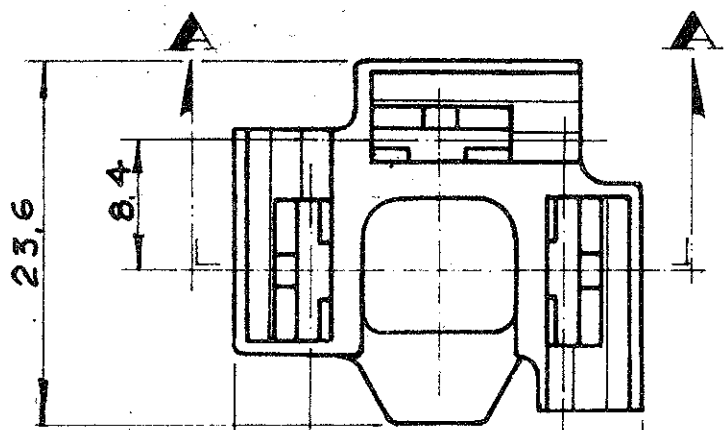

NUMBER
C-180913

- 180913 CLEAR Polyamide 6.6
- 1 RED *
 - 3 BLUE *
 - 5 BLACK *
 - 7 GRAY *
 - ORANGE *

* NOT YET RELEASED FOR PRODUCTION.

OPTIONAL WAY TO MAKE

DRAFT OPTIONAL

RADII
OPTIONAL

SEC. **AA**

POLYPROPYLENE	3-180913-0	NOTE 1
A.B.S. BLACK	2-180913-5	NOTE 1
A.B.S. NATURAL	2-180913-0	NOTE 1
RHODIACETA A 21212 BLACK	1-180913-5	
Polyamide 6.6	180913	
MATERIAL	AMP PART NUMBER	

NOTE

1) NOT PRODUCED BY AMP ITALY

DIMENSIONS IN INCHES. DO NOT SCALE PRINTING

M1	REVISED PER ECO-10-000445	KK	HMR	29 JAN 10
M	Revised	EB.		9-8 83
L	UP-DATED MATERIAL TABLE			29/6/1983
K	UP-DATED COLOR TABLE			MARCH 77
J	ADDED OPTIONAL WAY TO MAKE			22/15 APR '75
H	Aggiornato			May 73
G	REVISED			25-77
F	ADDED NOTES OPTIONAL	B.G.		Nov. 19-78
E	REVISED & REDRAWN	A.H.		MAY 28-68
LTR	REVISION RECORD	DR	CHK	DATE