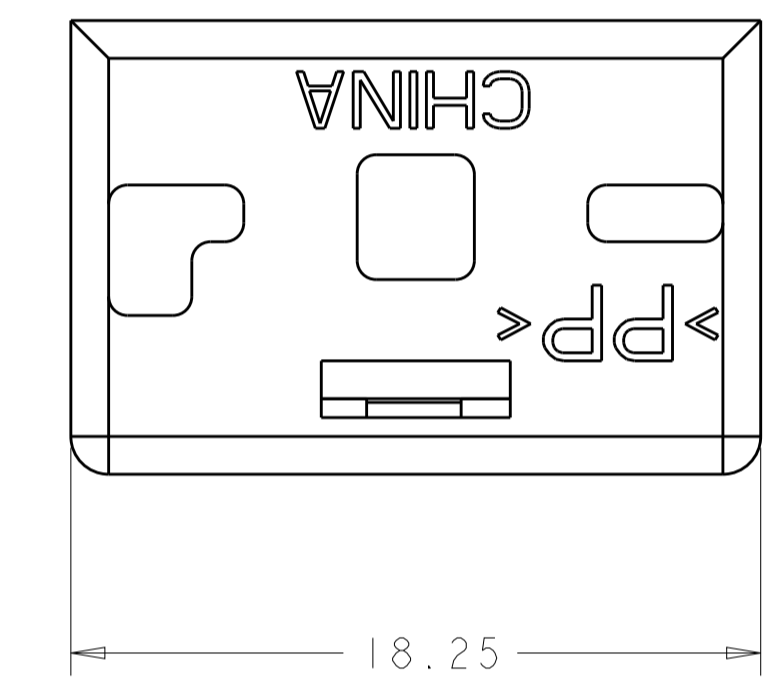

REVISONS		DATE	DWN	APVD
P	LTM	DESCRIPTION		
B2		REVISED PER ECO-17-012433	24AUG2017	SK DD

SECTION A-A

POKE-IN CAVITIES  
 ACCEPTS 18 AWG PRE-STRIPPED  
 SOLID WIRE  
 STRIP LENGTHS: 9.53±0.8mm  
 [3/8"±1/32"]

IDC AREA  
 1811027-1 ACCEPTS 12 AWG SOLID OR STRANDED (19 STRANDS MAX), THHN WIRE  
 1811027-2 ACCEPTS 18 AWG SOLID TFN/TEWN WIRE  
 CONTINUOUS (FEEDTHRU) WIRE

TERMINATED DETAIL

- △ MATERIAL:  
 HOUSING: THERMOPLASTIC, COLOR: SEE TABLE  
 STUFFER: THERMOPLASTIC, COLOR: SEE TABLE  
 CONTACT: COPPER ALLOY, 0.50 THICK
- △ FINISH:  
 CONTACT: TIN PLATE
- 3. PRODUCT SPECIFICATION: 108-2219  
 APPLICATION SPECIFICATION: 114-13151
- △ THE LOGO MAY BE JUST "TYCO" UNTIL COMPONENTS  
 ARE CONVERTED.

SCALE 2:1

SCALE 2:1

SCALE 2:1

SCALE 2:1

1811027-1

1811027-2

CONNECTOR COLOR	FEED THRU WIRE SIZE	PART NUMBER
GRAY	14 AWG	1811027-3
BLUE	18 AWG	1811027-2
BROWN	12 AWG	1811027-1

THIS DRAWING IS A CONTROLLED DOCUMENT.		DWN: D. FABIAN 28-Oct-04	TE Connectivity	
DIMENSIONS: mm		CHK: J. ALLISON 16-Nov-07		
TOLERANCES UNLESS OTHERWISE SPECIFIED:		APVD: J. ALLISON 16-Nov-07	NAME: ASSEMBLY, WIRE SPLICE IDC / POKE-IN	
0 PLC ±	1 PLC ±0.13	PRODUCT SPEC: 108-2219	SIZE: CAGE CODE DRAWING NO. RESTRICTED TO	
2 PLC ±0.013	3 PLC ±0.013	APPLICATION SPEC: 114-13151	A100779C=1811027	
4 PLC ±	ANGLES ±1	WEIGHT: -	SCALE: 5:1 SHEET 1 OF 1 REV: B2	
MATERIAL: △	FINISH: △	CUSTOMER DRAWING		