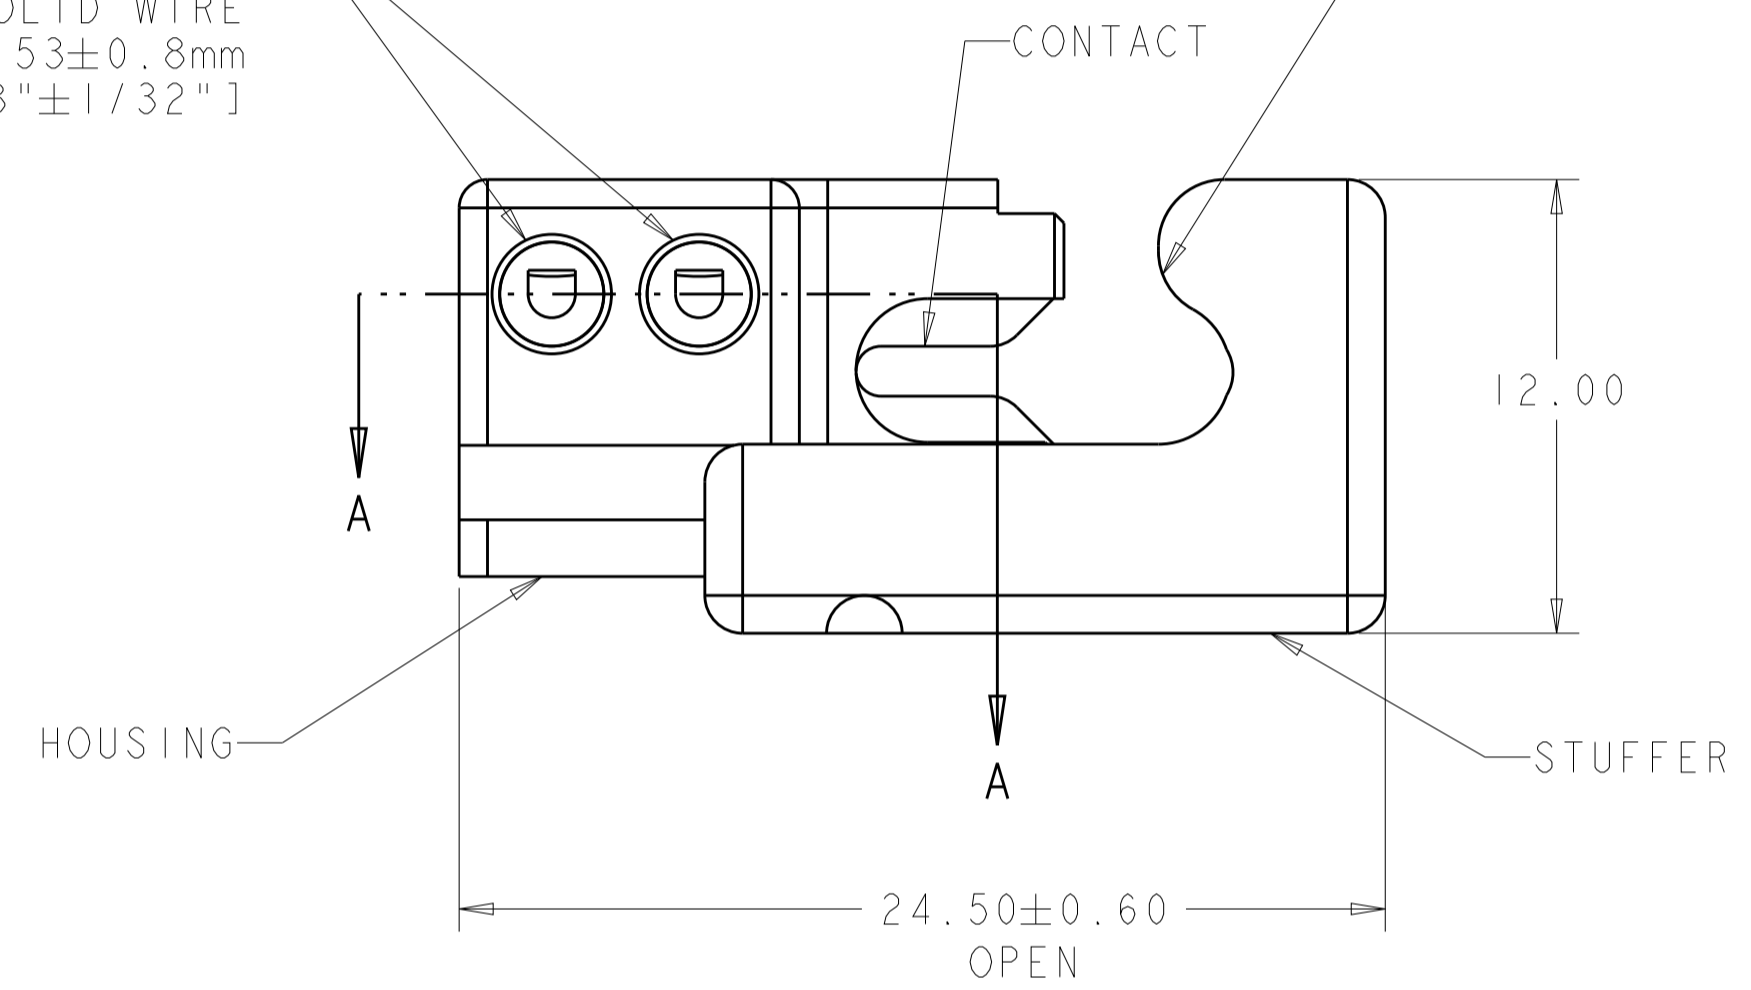

REVISONS		DATE	DWN	APVD
P	LTM	DESCRIPTION		
B2		REVISED PER ECO-17-012433	24AUG2017	SK DD

SECTION A-A

POKE-IN CAVITIES  
 ACCEPTS 18 AWG PRE-STRIPPED  
 SOLID WIRE  
 STRIP LENGTHS: 9.53±0.8mm  
 [3/8"±1/32"]

IDC AREA  
 1811027-1 ACCEPTS 12 AWG SOLID OR STRANDED (19 STRANDS MAX), THHN WIRE  
 1811027-2 ACCEPTS 18 AWG SOLID TFN/TEWN WIRE  
 CONTINUOUS (FEEDTHRU) WIRE

TERMINATED DETAIL

- △ MATERIAL:  
 HOUSING: THERMOPLASTIC, COLOR: SEE TABLE  
 STUFFER: THERMOPLASTIC, COLOR: SEE TABLE  
 CONTACT: COPPER ALLOY, 0.50 THICK
- △ FINISH:  
 CONTACT: TIN PLATE
- 3. PRODUCT SPECIFICATION: 108-2219  
 APPLICATION SPECIFICATION: 114-13151
- △ THE LOGO MAY BE JUST "TYCO" UNTIL COMPONENTS  
 ARE CONVERTED.

SCALE 2:1

SCALE 2:1

SCALE 2:1

SCALE 2:1

1811027-1

1811027-2

CONNECTOR COLOR	FEED THRU WIRE SIZE	PART NUMBER
GRAY	14 AWG	1811027-3
BLUE	18 AWG	1811027-2
BROWN	12 AWG	1811027-1

THIS DRAWING IS A CONTROLLED DOCUMENT.		DWN: D. FABIAN 28-Oct-04	TE Connectivity	
DIMENSIONS: mm		CHK: J. ALLISON 16-Nov-07		
TOLERANCES UNLESS OTHERWISE SPECIFIED:		APVD: J. ALLISON 16-Nov-07	NAME: ASSEMBLY, WIRE SPLICE IDC / POKE-IN	
0 PLC ±	1 PLC ±0.13	PRODUCT SPEC: 108-2219	SIZE: CAGE CODE DRAWING NO. RESTRICTED TO	
2 PLC ±0.013	3 PLC ±0.013	APPLICATION SPEC: 114-13151	A100779C=1811027	
4 PLC ±	ANGLES ±1	WEIGHT: -	SCALE: 5:1 SHEET 1 OF 1 REV: B2	
MATERIAL: △	FINISH: △	CUSTOMER DRAWING		