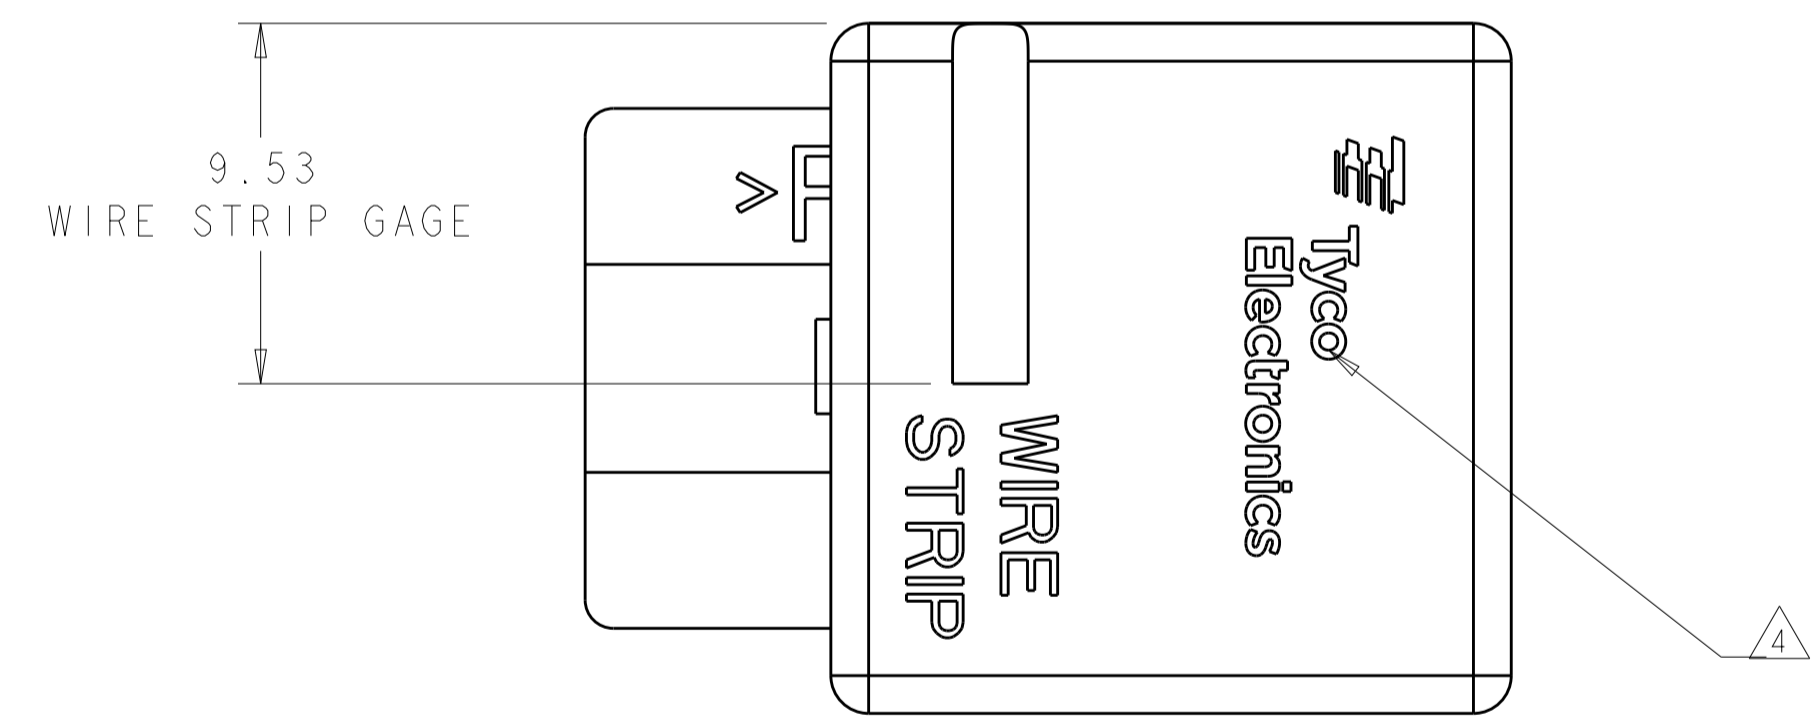

REVISONS		DATE	DWN	APVD
P	LTM	DESCRIPTION		
B2		REVISED PER ECO-17-012433	24AUG2017	SK DD

SECTION A-A

POKE-IN CAVITIES  
 ACCEPTS 18 AWG PRE-STRIPPED  
 SOLID WIRE  
 STRIP LENGTHS: 9.53±0.8mm  
 [3/8"±1/32"]

IDC AREA  
 1811027-1 ACCEPTS 12 AWG SOLID OR STRANDED (19 STRANDS MAX), THHN WIRE  
 1811027-2 ACCEPTS 18 AWG SOLID TFN/TEWN WIRE  
 CONTINUOUS (FEEDTHRU) WIRE

TERMINATED DETAIL

- △ MATERIAL:  
 HOUSING: THERMOPLASTIC, COLOR: SEE TABLE  
 STUFFER: THERMOPLASTIC, COLOR: SEE TABLE  
 CONTACT: COPPER ALLOY, 0.50 THICK
- △ FINISH:  
 CONTACT: TIN PLATE
- 3. PRODUCT SPECIFICATION: 108-2219  
 APPLICATION SPECIFICATION: 114-13151
- △ THE LOGO MAY BE JUST "TYCO" UNTIL COMPONENTS  
 ARE CONVERTED.

SCALE 2:1

SCALE 2:1

SCALE 2:1

SCALE 2:1

1811027-1

1811027-2

CONNECTOR COLOR	FEED THRU WIRE SIZE	PART NUMBER
GRAY	14 AWG	1811027-3
BLUE	18 AWG	1811027-2
BROWN	12 AWG	1811027-1

THIS DRAWING IS A CONTROLLED DOCUMENT.		DWN: D. FABIAN 28-Oct-04	TE Connectivity	
DIMENSIONS: mm		CHK: J. ALLISON 16-Nov-07		
TOLERANCES UNLESS OTHERWISE SPECIFIED:		APVD: J. ALLISON 16-Nov-07	NAME: ASSEMBLY, WIRE SPLICE IDC / POKE-IN	
0 PLC ±	1 PLC ±0.13	PRODUCT SPEC: 108-2219	SIZE: CAGE CODE DRAWING NO. RESTRICTED TO	
2 PLC ±0.013	3 PLC ±0.013	APPLICATION SPEC: 114-13151	A100779C=1811027	
4 PLC ±	ANGLES ±1	WEIGHT: -	SCALE: 5:1 SHEET 1 OF 1 REV: B2	
MATERIAL: △	FINISH: △	CUSTOMER DRAWING		