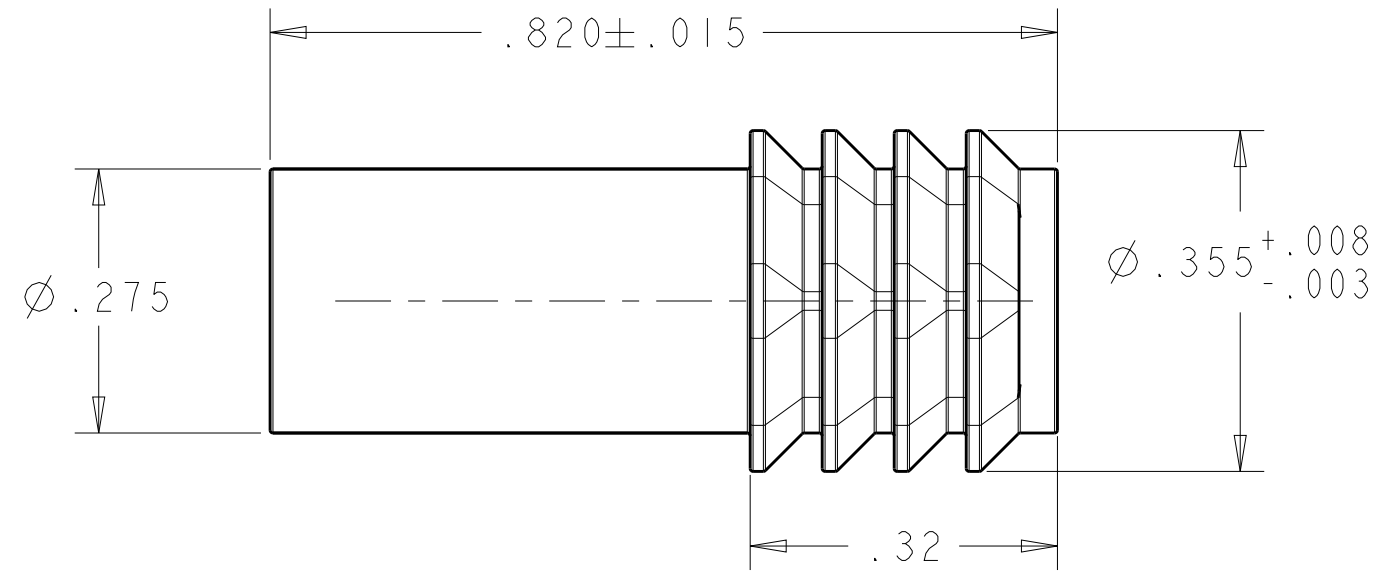

THIS DRAWING IS UNPUBLISHED. RELEASED FOR PUBLICATION 20  
 © COPYRIGHT 20 BY - ALL RIGHTS RESERVED.

REVISIONS				
P	LTR	DESCRIPTION	DATE	APVD
E		REV PER ECO 16-009873	7-1-16	CT DM

	1	△5	1811481-5
OBSOLETE	500	WIRE SEAL FOR QUAD CABLE	1811481-4
OBSOLETE	100	WIRE SEAL FOR QUAD CABLE	1811481-3
OBSOLETE	10	WIRE SEAL FOR QUAD CABLE	1811481-2
	-	-	1811481-1
	△4	PACKAGE QTY	DESCRIPTION
			PART NUMBER

- △1 MATERIAL: SELF LUBRICATING SILICONE PER ASTM D2000
- 2. COLOR: BLUE
- △3 INSIDE DIAMETER TO SEAL OFF ON .145-.175 INCH OUTSIDE DIAMETER CABLE
- △4 INDIVIDUAL SEAL, PN 1811481-1 PACKAGED IN POLY BAGS IN QUANTITY PER TABLE.
- △5 PACKAGE ONE PER BAG AND MARK WITH BACS45E1, TE CONNNECTIVITY, 00779, DATE CODE AND DO NOT REMOVE FROM PACKAGE UNTIL READY FOR USE. (WHEN INSPECTION REQUIRED, REPACKAGE AND RESEAL).

THIS DRAWING IS A CONTROLLED DOCUMENT.

DIMENSIONS: IN	TOLERANCES UNLESS OTHERWISE SPECIFIED: 0 PLC ± 1 PLC ± 2 PLC ±.01 3 PLC ±.005 4 PLC ± ANGLES ± FINISH	DWN 03JAN2005 Brent D. Yohn CHK 03JAN2005 R.P. WALTER APVD 03JAN2005 R.P. WALTER	TE Connectivity	
MATERIAL - △1		PRODUCT SPEC -	NAME BOOT, SEAL, WIRE, QUADRA	
		APPLICATION SPEC -	SIZE A200779	CAGE CODE C-1811481
		WEIGHT -	SCALE 5:1	SHEET 1
		CUSTOMER DRAWING	RESTRICTED TO -	REV E