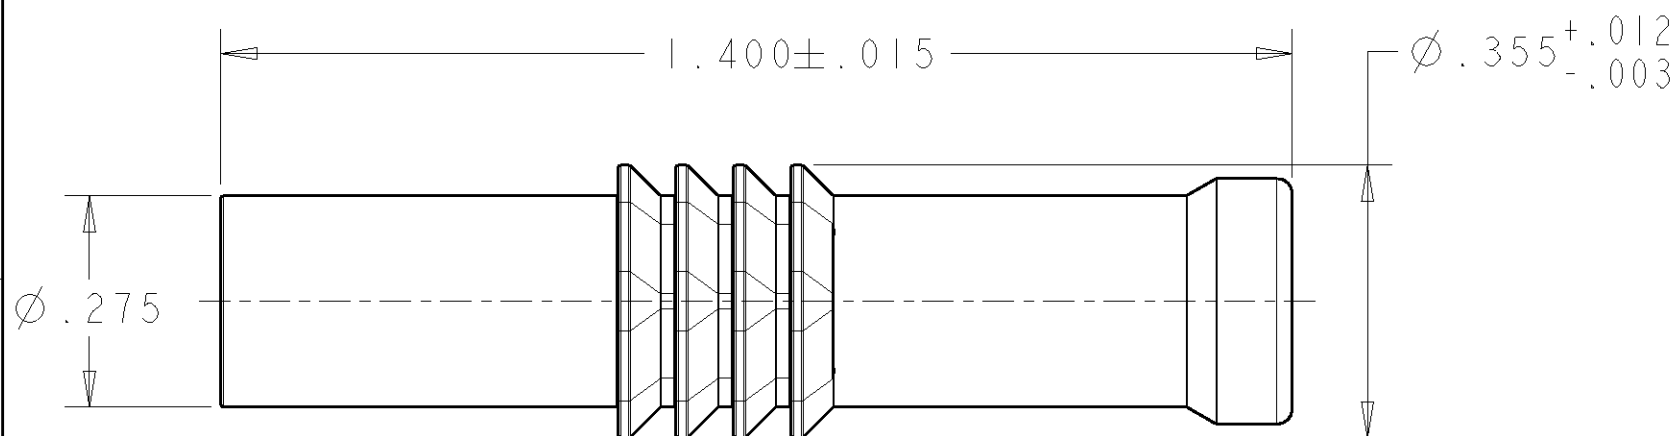

OBSOLETE  
 OBSOLETE  
 OBSOLETE

PACKAGE QTY	DESCRIPTION	PART NUMBER
500	SOLID SEALING PLUG	1811633-4
100	SOLID SEALING PLUG	1811633-3
10	SOLID SEALING PLUG	1811633-2
-	-	1811633-1

1 MATERIAL: SELF LUBRICATING SILICONE

2. COLOR: BLUE

3 PARTS PACKAGED IN POLY BAGS IN QUANTITY PER TABLE.

<small>THIS DRAWING IS A CONTROLLED DOCUMENT FOR TYCO ELECTRONICS CORPORATION          IT IS SUBJECT TO CHANGE AND THE CONTROLLING ENGINEERING ORGANIZATION          SHOULD BE CONTACTED FOR THE LATEST REVISION.</small>		DWN 04JAN2005 Brent D. Yohn CHR 04JAN2005 R.P. WALTER APVD 04JAN2005 R.P. WALTER		<b>tyco</b> <b>Electronics</b> Tyco Electronics Harrisburg, PA 17105-3608	
DIMENSIONS: IN 		TOLERANCES UNLESS OTHERWISE SPECIFIED: 0 PLC ±- 1 PLC ±- 2 PLC ±.01 3 PLC ±.005 4 PLC ±- ANGLES ±-		NAME SEAL, PLUG, QUADRAX PRODUCT SPEC - APPLICATION SPEC - WEIGHT -	
MATERIAL 		FINISH -		SIZE A3 CAGE CODE 00779 DRAWING NO C-1811633 RESTRICTED TO -	
CUSTOMER DRAWING				SCALE 4:1 SHEET 1 OF 1 REV B	