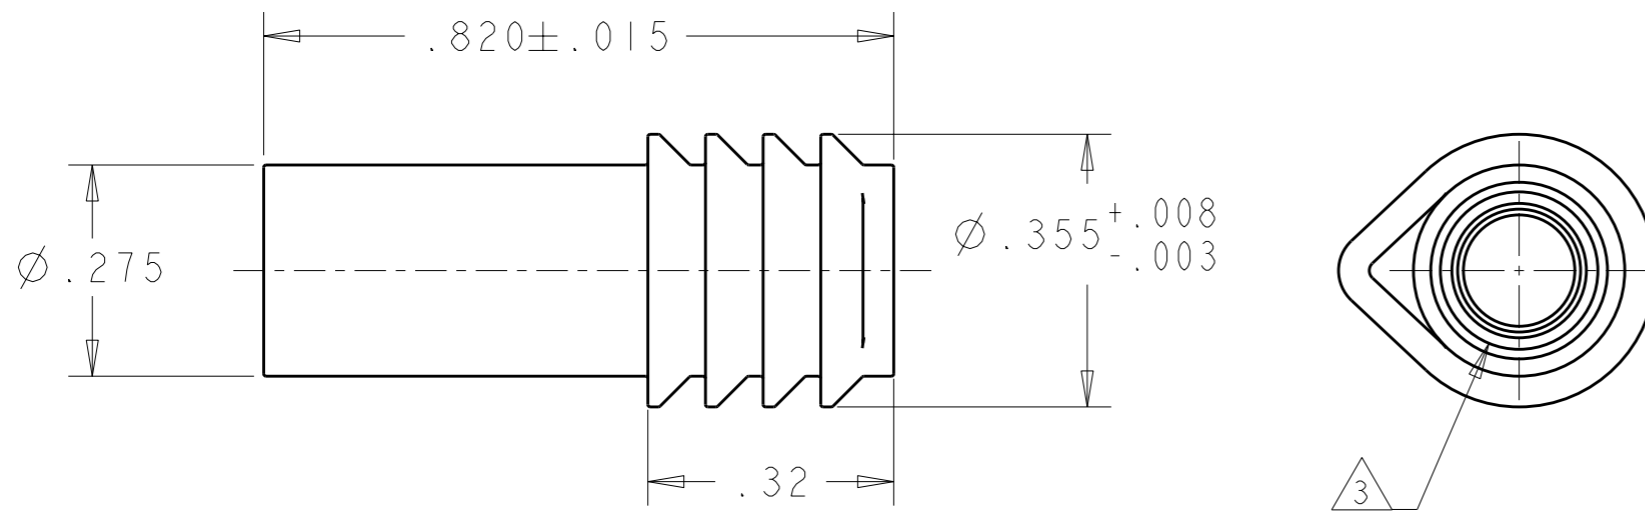

1811943-1  
 PART NUMBER

- ① MATERIAL: SELF LUBRICATING SILICONE
- 2. COLOR: BLUE
- ③ INSIDE DIAMETER TO SEAL OFF ON .170 - .200 INCH OUTSIDE DIAMETER CABLE

<small>THIS DRAWING IS A CONTROLLED DOCUMENT FOR TYCO ELECTRONICS CORPORATION          IT IS SUBJECT TO CHANGE AND THE CONTROLLING ENGINEERING ORGANIZATION          SHOULD BE CONTACTED FOR THE LATEST REVISION.</small>		DWN Brent D. Yohn 03JAN2005 CHK R.P.WALTER 03JAN2005 APVD R.P.WALTER 03JAN2005		Tyco Electronics Harrisburg, PA 17105-3608	
DIMENSIONS: INCHES		TOLERANCES UNLESS OTHERWISE SPECIFIED: 0 PLC ±- 1 PLC ±- 2 PLC ±.01 3 PLC ±.005 4 PLC ±- ANGLES ±-		NAME BOOT, SEAL, WIRE, QUADRAX	
		MATERIAL 		PRODUCT SPEC - APPLICATION SPEC - WEIGHT -	
FINISH -		CUSTOMER DRAWING		SIZE A3 CAGE CODE 00779 DRAWING NO C-1811943 RESTRICTED TO - SCALE 4:1 SHEET OF REV A	