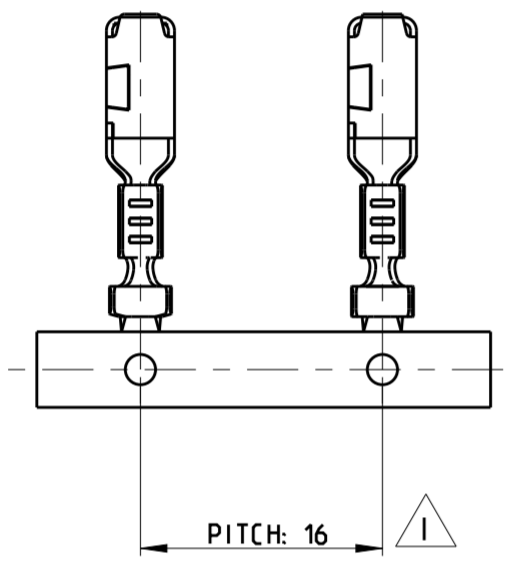

VIEW DRAWING

- NOTES:  
 1. FINISH: PRE-TIN PLATED 0.8um MIN. 112-16-4(REFLOWED)  
 2. NO CRACK WITH THE EYE  
 3. SUITABLE WIRE SIZE IS SHOWN AS TABEL I  
 4. 2-1813018-\* APPLICATION SPEC REFER TO 1813018-\*.  
 5. GENERAL TOLERANCE:

0<X<10	±0.20
10<=X<30	±0.25

TABLE I

INSUL RANGE	WIRE RANGE	DIM.A	DIM.B	DIM.C	PITCH	P/N
2.9~3.8DIA	2~3.0SQ					1813018-6
2.2~2.7DIA	0.85~1.25SQ				16.00	1813018-5
1.5~2.2DIA	0.3~0.5SQ					1813018-4
2.9~3.8DIA	2~3.5SQ					1813018-3
2.2~2.7DIA	0.85~1.25SQ	12.6 REF	4.6	5REF	8.00	1813018-2
1.5~2.2DIA	0.3~0.5SQ					1813018-1
2.9~3.8DIA	2~3.0SQ					2-1813018-3
2.2~2.7DIA	0.85~1.25SQ	11.2REF	4.24	5.7REF	7.00	2-1813018-2
1.5~2.2DIA	0.3~0.5SQ					2-1813018-1
INSUL RANGE	WIRE RANGE	DIM.A	DIM.B	DIM.C	PITCH	P/N

-1 AS SHOWN

THIS DRAWING IS A CONTROLLED DOCUMENT.

DIMENSIONS: mm	TOLERANCES UNLESS OTHERWISE SPECIFIED:	DWN X.HE 05APR2005	 TE Connectivity
	0-PLC ± 1-PLC ±0.3 2-PLC ±0.2 3-PLC ±0.001 4-PLC ±0.0001 ANGLES ±3° FINISH	CHK R.ZHOU 05APR2005	
		APVD K.O.DA 05APR2005	
MATERIAL COPPER ALLOY	PRE-TIN	PRODUCT SPEC 108-101000	NAME MINI FUSE RECEPTACLE JUNCTION BOX
		APPLICATION SPEC 114-101000	SIZE A2
		WEIGHT 0.93g	CAGE CODE 00779
		CUSTOMER DRAWING	DRAWING NO C-1813018
			RESTRICTED TO -
			SCALE 7:1 SHEET 1 OF 1 REV B