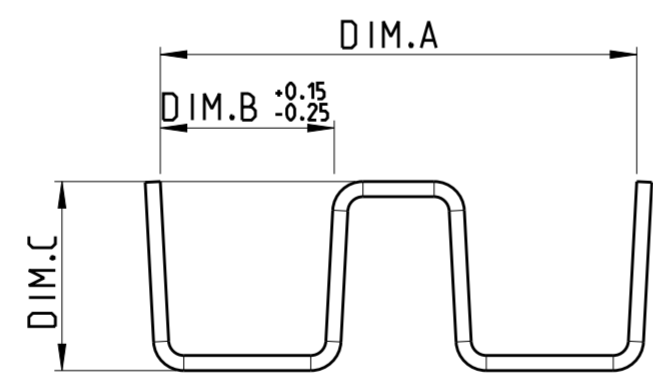

VIEW DRAWING

- NOTES:  
 1. FINISH: PRE-TIN PLATED 0.8um MIN. 112-16-4(REFLOWED)  
 2. NO CRACK WITH THE EYE  
 3. SUITABLE WIRE SIZE IS SHOWN AS TABEL I  
 4. 2-1813018-\* APPLICATION SPEC REFER TO 1813018-\*.  
 5. GENERAL TOLERANCE:

0<X<10	±0.20
10<=X<30	±0.25

TABLE I

INSUL RANGE	WIRE RANGE	DIM.A	DIM.B	DIM.C	PITCH	P/N
2.9~3.8DIA	2~3.0SQ					1813018-6
2.2~2.7DIA	0.85~1.25SQ				16.00	1813018-5
1.5~2.2DIA	0.3~0.5SQ					1813018-4
2.9~3.8DIA	2~3.5SQ					1813018-3
2.2~2.7DIA	0.85~1.25SQ	12.6 REF	4.6	5REF	8.00	1813018-2
1.5~2.2DIA	0.3~0.5SQ					1813018-1
2.9~3.8DIA	2~3.0SQ					2-1813018-3
2.2~2.7DIA	0.85~1.25SQ	11.2REF	4.24	5.7REF	7.00	2-1813018-2
1.5~2.2DIA	0.3~0.5SQ					2-1813018-1
INSUL RANGE	WIRE RANGE	DIM.A	DIM.B	DIM.C	PITCH	P/N

-1 AS SHOWN

THIS DRAWING IS A CONTROLLED DOCUMENT.

DIMENSIONS: mm	TOLERANCES UNLESS OTHERWISE SPECIFIED:	DWN X.HE 05APR2005	 TE Connectivity
	0-PLC ± 1-PLC ±0.3 2-PLC ±0.2 3-PLC ±0.001 4-PLC ±0.0001 ANGLES ±3° FINISH	CHK R.ZHOU 05APR2005	
		APVD K.O.DA 05APR2005	
MATERIAL COPPER ALLOY	PRE-TIN	PRODUCT SPEC 108-101000	NAME MINI FUSE RECEPTACLE JUNCTION BOX
		APPLICATION SPEC 114-101000	SIZE A2
		WEIGHT 0.93g	CAGE CODE 00779
		CUSTOMER DRAWING	DRAWING NO C-1813018
			RESTRICTED TO -
			SCALE 7:1 SHEET 1 OF 1 REV B