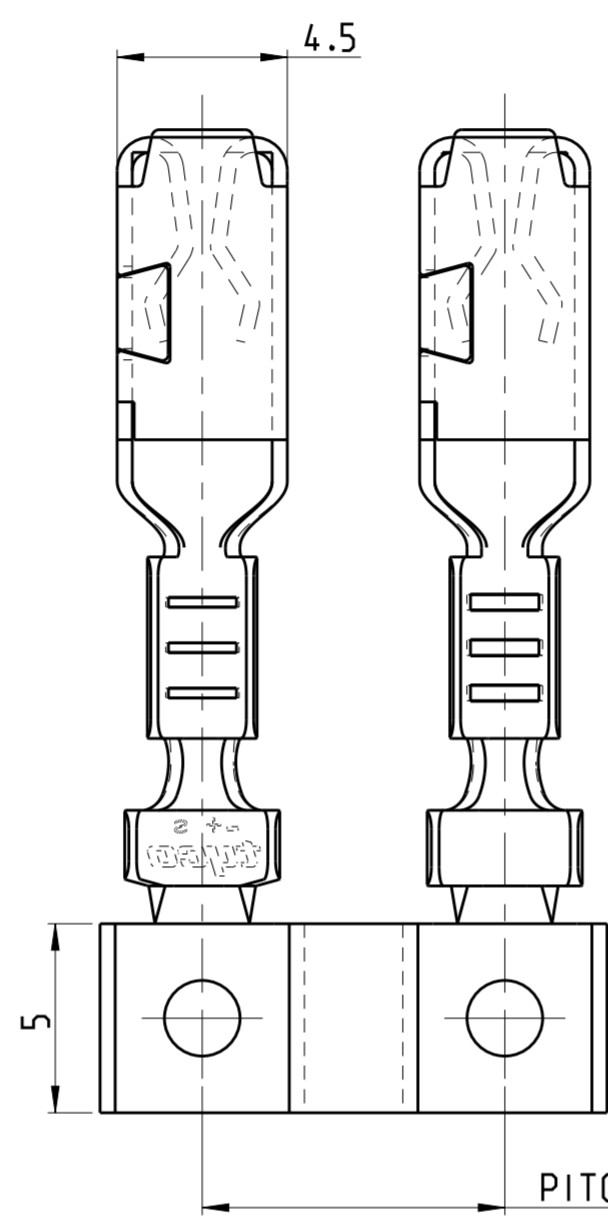

VIEW DRAWING

- NOTES:  
 1. FINISH: PRE-TIN PLATED 0.8um MIN. 112-16-4(REFLOWED)  
 2. NO CRACK WITH THE EYE  
 3. SUITABLE WIRE SIZE IS SHOWN AS TABEL I  
 4. 2-1813018-\* APPLICATION SPEC REFER TO 1813018-\*.  
 5. GENERAL TOLERANCE:

0<X<10	±0.20
10<=X<30	±0.25

TABLE I

INSUL RANGE	WIRE RANGE	DIM.A	DIM.B	DIM.C	PITCH	P/N
2.9~3.8DIA	2~3.0SQ					1813018-6
2.2~2.7DIA	0.85~1.25SQ				16.00	1813018-5
1.5~2.2DIA	0.3~0.5SQ					1813018-4
2.9~3.8DIA	2~3.5SQ					1813018-3
2.2~2.7DIA	0.85~1.25SQ	12.6 REF	4.6	5REF	8.00	1813018-2
1.5~2.2DIA	0.3~0.5SQ					1813018-1
2.9~3.8DIA	2~3.0SQ					2-1813018-3
2.2~2.7DIA	0.85~1.25SQ	11.2REF	4.24	5.7REF	7.00	2-1813018-2
1.5~2.2DIA	0.3~0.5SQ					2-1813018-1
INSUL RANGE	WIRE RANGE	DIM.A	DIM.B	DIM.C	PITCH	P/N

-1 AS SHOWN

THIS DRAWING IS A CONTROLLED DOCUMENT.

DIMENSIONS: mm	TOLERANCES UNLESS OTHERWISE SPECIFIED:	DWN X.HE 05APR2005	 TE Connectivity
	0-PLC ± 1-PLC ±0.3 2-PLC ±0.2 3-PLC ±0.001 4-PLC ±0.0001 ANGLES ±3° FINISH	CHK R.ZHOU 05APR2005	
		APVD K.O.DA 05APR2005	
MATERIAL COPPER ALLOY	PRE-TIN	PRODUCT SPEC 108-101000	NAME MINI FUSE RECEPTACLE JUNCTION BOX
		APPLICATION SPEC 114-101000	SIZE A2
		WEIGHT 0.93g	CAGE CODE 00779
		CUSTOMER DRAWING	DRAWING NO C-1813018
			RESTRICTED TO -
			SCALE 7:1 SHEET 1 OF 1 REV B