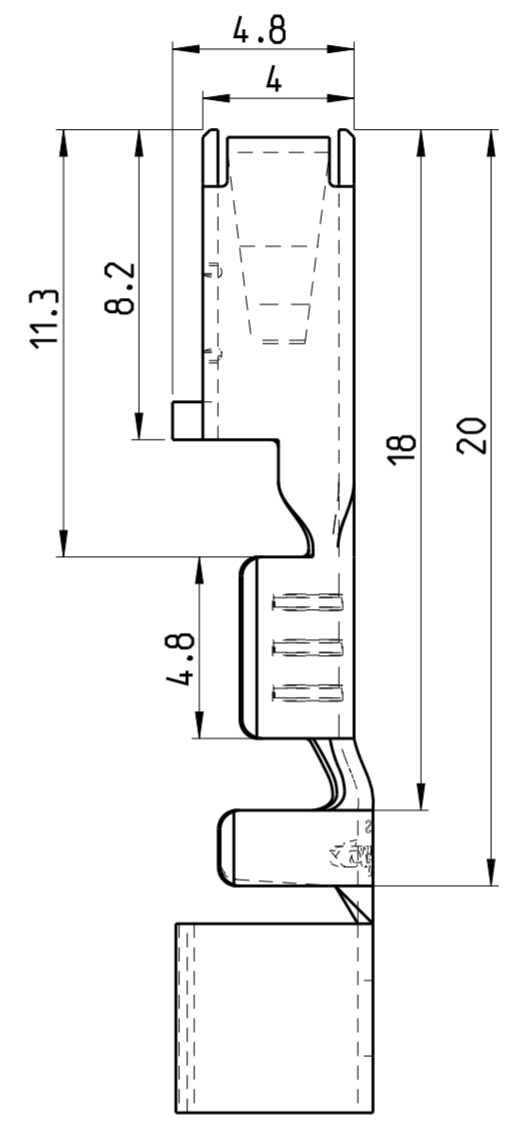

VIEW DRAWING

- NOTES:  
 1. FINISH: PRE-TIN PLATED 0.8um MIN. 112-16-4(REFLOWED)  
 2. NO CRACK WITH THE EYE  
 3. SUITABLE WIRE SIZE IS SHOWN AS TABEL I  
 4. 2-1813018-\* APPLICATION SPEC REFER TO 1813018-\*.  
 5. GENERAL TOLERANCE:

0<X<10	±0.20
10<=X<30	±0.25

TABLE I

INSUL RANGE	WIRE RANGE	DIM.A	DIM.B	DIM.C	PITCH	P/N
2.9~3.8DIA	2~3.0SQ					1813018-6
2.2~2.7DIA	0.85~1.25SQ				16.00	1813018-5
1.5~2.2DIA	0.3~0.5SQ					1813018-4
2.9~3.8DIA	2~3.5SQ					1813018-3
2.2~2.7DIA	0.85~1.25SQ	12.6 REF	4.6	5REF	8.00	1813018-2
1.5~2.2DIA	0.3~0.5SQ					1813018-1
2.9~3.8DIA	2~3.0SQ					2-1813018-3
2.2~2.7DIA	0.85~1.25SQ	11.2REF	4.24	5.7REF	7.00	2-1813018-2
1.5~2.2DIA	0.3~0.5SQ					2-1813018-1
INSUL RANGE	WIRE RANGE	DIM.A	DIM.B	DIM.C	PITCH	P/N

-1 AS SHOWN

THIS DRAWING IS A CONTROLLED DOCUMENT.

DIMENSIONS: mm	TOLERANCES UNLESS OTHERWISE SPECIFIED:	DWN X.HE 05APR2005	 TE Connectivity
	0-PLC ± 1-PLC ±0.3 2-PLC ±0.2 3-PLC ±0.001 4-PLC ±0.0001 ANGLES ±3° FINISH	CHK R.ZHOU 05APR2005	
		APVD K.O.DA 05APR2005	
MATERIAL COPPER ALLOY	PRE-TIN	PRODUCT SPEC 108-101000	NAME MINI FUSE RECEPTACLE JUNCTION BOX
		APPLICATION SPEC 114-101000	SIZE A2
		WEIGHT 0.93g	CAGE CODE 00779
		CUSTOMER DRAWING	DRAWING NO C-1813018
			RESTRICTED TO -
			SCALE 7:1 SHEET 1 OF 1 REV B