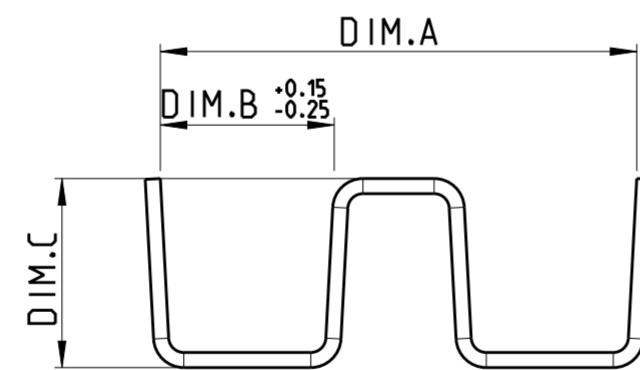

VIEW DRAWING

NOTES:

1. FINISH: PRE-TIN PLATED 0.8um MIN. 112-16-4(REFLOWED)
2. NO CRACK WITH THE EYE
3. SUITABLE WIRE SIZE IS SHOWN AS TABEL I
4. 2-1813018-* APPLICATION SPEC REFER TO 1813018-*
5. GENERAL TOLERANCE:

0<X<10	±0.20
10<=X<30	±0.25

TABLE I

INSUL RANGE WIRE RANGE		DIM.A	DIM.B	DIM.C	PITCH	P/N
2.9~3.8DIA	2~3.0SQ	N/A	16.00			1813018-6
2.2~2.7DIA	0.85~1.25SQ					1813018-5
1.5~2.2DIA	0.3~0.5SQ					1813018-4
2.9~3.8DIA	2~3.5SQ	12.6 REF	4.6	5REF	8.00	1813018-3
2.2~2.7DIA	0.85~1.25SQ					1813018-2
1.5~2.2DIA	0.3~0.5SQ					1813018-1
2.9~3.8DIA	2~3.0SQ	11.2REF	4.24	5.7REF	7.00	2-1813018-3
2.2~2.7DIA	0.85~1.25SQ					2-1813018-2
1.5~2.2DIA	0.3~0.5SQ					2-1813018-1
INSUL RANGE WIRE RANGE	DIM.A	DIM.B	DIM.C	PITCH	P/N	

-1 AS SHOWN

THIS DRAWING IS A CONTROLLED DOCUMENT.

DWN X.HE 05APR2005	 TE Connectivity
CHK R.ZHOU 05APR2005	
APVD K.O.DA 05APR2005	
PRODUCT SPEC 108-101000	NAME MINI FUSE RECEPTACLE JUNCTION BOX
APPLICATION SPEC 114-101000	SIZE A2 CAGE CODE 00779 DRAWING NO C-1813018
MATERIAL COPPER ALLOY	RESTRICTED TO -
TOLERANCES UNLESS OTHERWISE SPECIFIED:	SCALE 7:1 SHEET 1 OF 1 REV B