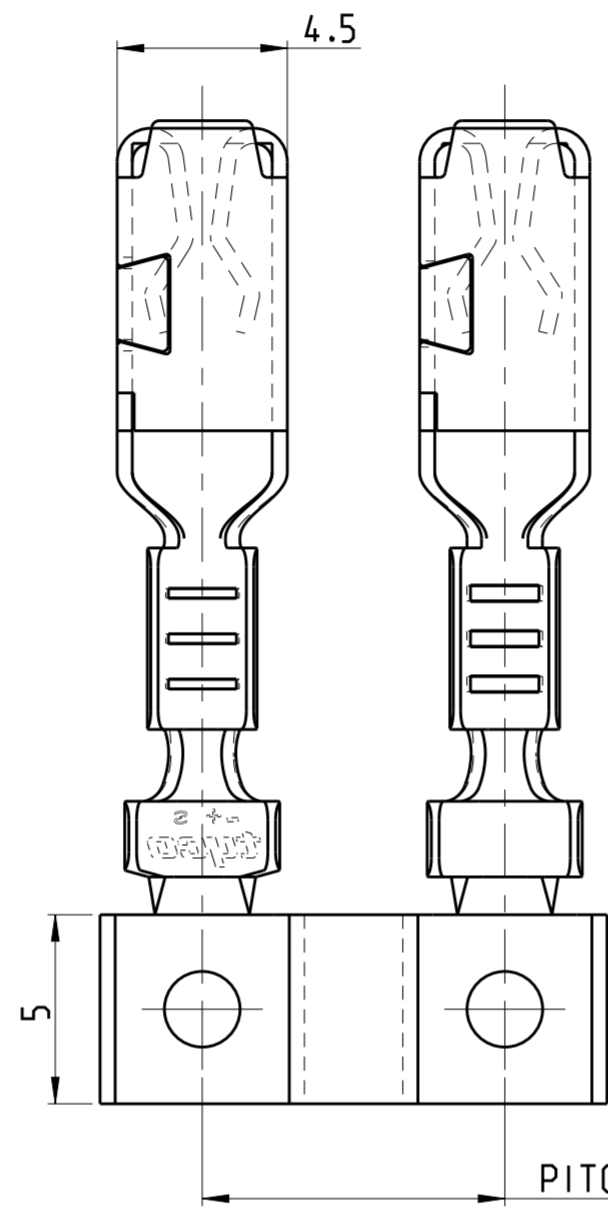

VIEW DRAWING

NOTES:

1. FINISH: PRE-TIN PLATED 0.8um MIN. 112-16-4(REFLOWED)
2. NO CRACK WITH THE EYE
3. SUITABLE WIRE SIZE IS SHOWN AS TABEL I
4. 2-1813018-* APPLICATION SPEC REFER TO 1813018-*
5. GENERAL TOLERANCE:

0<X<10	±0.20
10<=X<30	±0.25

TABLE I

INSUL RANGE WIRE RANGE		DIM.A	DIM.B	DIM.C	PITCH	P/N
2.9~3.8DIA	2~3.0SQ	N/A	16.00			1813018-6
2.2~2.7DIA	0.85~1.25SQ					1813018-5
1.5~2.2DIA	0.3~0.5SQ					1813018-4
2.9~3.8DIA	2~3.5SQ	12.6 REF	4.6	5REF	8.00	1813018-3
2.2~2.7DIA	0.85~1.25SQ					1813018-2
1.5~2.2DIA	0.3~0.5SQ					1813018-1
2.9~3.8DIA	2~3.0SQ	11.2REF	4.24	5.7REF	7.00	2-1813018-3
2.2~2.7DIA	0.85~1.25SQ					2-1813018-2
1.5~2.2DIA	0.3~0.5SQ					2-1813018-1
INSUL RANGE WIRE RANGE	DIM.A	DIM.B	DIM.C	PITCH	P/N	

-1 AS SHOWN

THIS DRAWING IS A CONTROLLED DOCUMENT.

DWN X.HE 05APR2005	 TE Connectivity
CHK R.ZHOU 05APR2005	
APVD K.O.DA 05APR2005	
PRODUCT SPEC 108-101000	NAME MINI FUSE RECEPTACLE JUNCTION BOX
APPLICATION SPEC 114-101000	SIZE A2 CAGE CODE 00779 DRAWING NO C-1813018
MATERIAL COPPER ALLOY	RESTRICTED TO -
TOLERANCES UNLESS OTHERWISE SPECIFIED:	SCALE 7:1 SHEET 1 OF 1 REV B