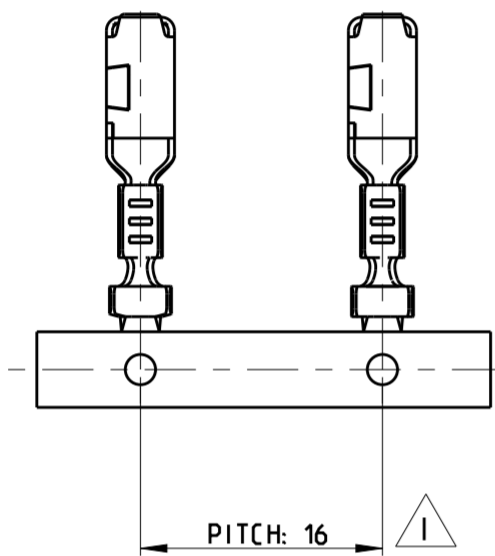

VIEW DRAWING

NOTES:

1. FINISH: PRE-TIN PLATED 0.8um MIN. 112-16-4(REFLOWED)
2. NO CRACK WITH THE EYE
3. SUITABLE WIRE SIZE IS SHOWN AS TABEL I
4. 2-1813018-* APPLICATION SPEC REFER TO 1813018-*
5. GENERAL TOLERANCE:

0<X<10	±0.20
10<=X<30	±0.25

TABLE I

INSUL RANGE WIRE RANGE		DIM.A	DIM.B	DIM.C	PITCH	P/N
2.9~3.8DIA	2~3.0SQ	N/A	16.00			1813018-6
2.2~2.7DIA	0.85~1.25SQ					1813018-5
1.5~2.2DIA	0.3~0.5SQ					1813018-4
2.9~3.8DIA	2~3.5SQ	12.6 REF	4.6	5REF	8.00	1813018-3
2.2~2.7DIA	0.85~1.25SQ					1813018-2
1.5~2.2DIA	0.3~0.5SQ					1813018-1
2.9~3.8DIA	2~3.0SQ	11.2REF	4.24	5.7REF	7.00	2-1813018-3
2.2~2.7DIA	0.85~1.25SQ					2-1813018-2
1.5~2.2DIA	0.3~0.5SQ					2-1813018-1
INSUL RANGE WIRE RANGE	DIM.A	DIM.B	DIM.C	PITCH	P/N	

-1 AS SHOWN

THIS DRAWING IS A CONTROLLED DOCUMENT.

DWN X.HE 05APR2005	 TE Connectivity
CHK R.ZHOU 05APR2005	
APVD K.O.DA 05APR2005	
PRODUCT SPEC 108-101000	NAME MINI FUSE RECEPTACLE JUNCTION BOX
APPLICATION SPEC 114-101000	SIZE A2 CAGE CODE 00779 DRAWING NO C-1813018
MATERIAL COPPER ALLOY	RESTRICTED TO -
TOLERANCES UNLESS OTHERWISE SPECIFIED:	SCALE 7:1 SHEET 1 OF 1 REV B