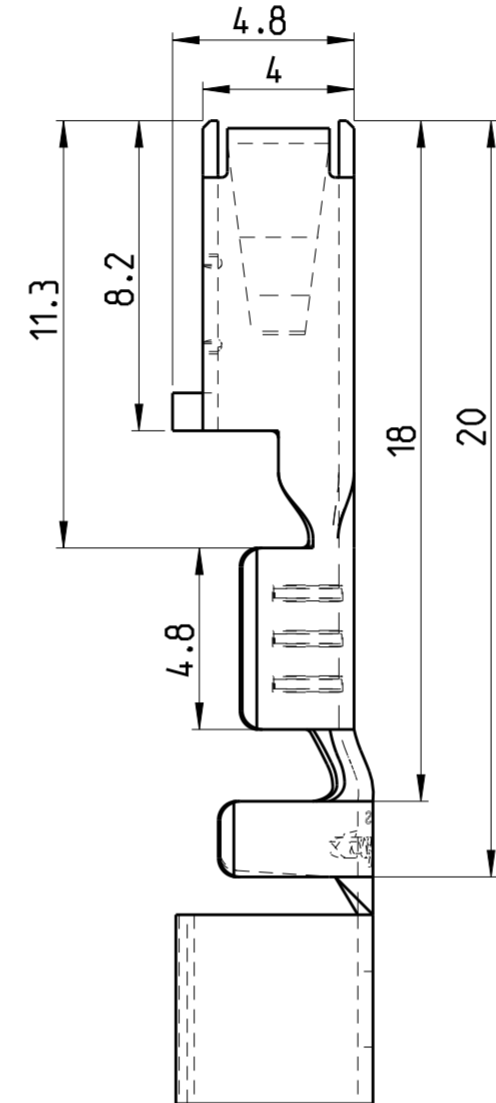

VIEW DRAWING

NOTES:

1. FINISH: PRE-TIN PLATED 0.8um MIN. 112-16-4(REFLOWED)
2. NO CRACK WITH THE EYE
3. SUITABLE WIRE SIZE IS SHOWN AS TABEL I
4. 2-1813018-* APPLICATION SPEC REFER TO 1813018-*
5. GENERAL TOLERANCE:

0<X<10	±0.20
10<=X<30	±0.25

TABLE I

INSUL RANGE WIRE RANGE		DIM.A	DIM.B	DIM.C	PITCH	P/N
2.9~3.8DIA	2~3.0SQ	N/A	16.00			1813018-6
2.2~2.7DIA	0.85~1.25SQ					1813018-5
1.5~2.2DIA	0.3~0.5SQ					1813018-4
2.9~3.8DIA	2~3.5SQ	12.6 REF	4.6	5REF	8.00	1813018-3
2.2~2.7DIA	0.85~1.25SQ					1813018-2
1.5~2.2DIA	0.3~0.5SQ					1813018-1
2.9~3.8DIA	2~3.0SQ	11.2REF	4.24	5.7REF	7.00	2-1813018-3
2.2~2.7DIA	0.85~1.25SQ					2-1813018-2
1.5~2.2DIA	0.3~0.5SQ					2-1813018-1
INSUL RANGE WIRE RANGE	DIM.A	DIM.B	DIM.C	PITCH	P/N	

-1 AS SHOWN

THIS DRAWING IS A CONTROLLED DOCUMENT.

DWN X.HE 05APR2005	 TE Connectivity
CHK R.ZHOU 05APR2005	
APVD K.O.DA 05APR2005	
PRODUCT SPEC 108-101000	NAME MINI FUSE RECEPTACLE JUNCTION BOX
APPLICATION SPEC 114-101000	SIZE A2 CAGE CODE 00779 DRAWING NO C-1813018
MATERIAL COPPER ALLOY	RESTRICTED TO -
TOLERANCES UNLESS OTHERWISE SPECIFIED:	SCALE 7:1 SHEET 1 OF 1 REV B