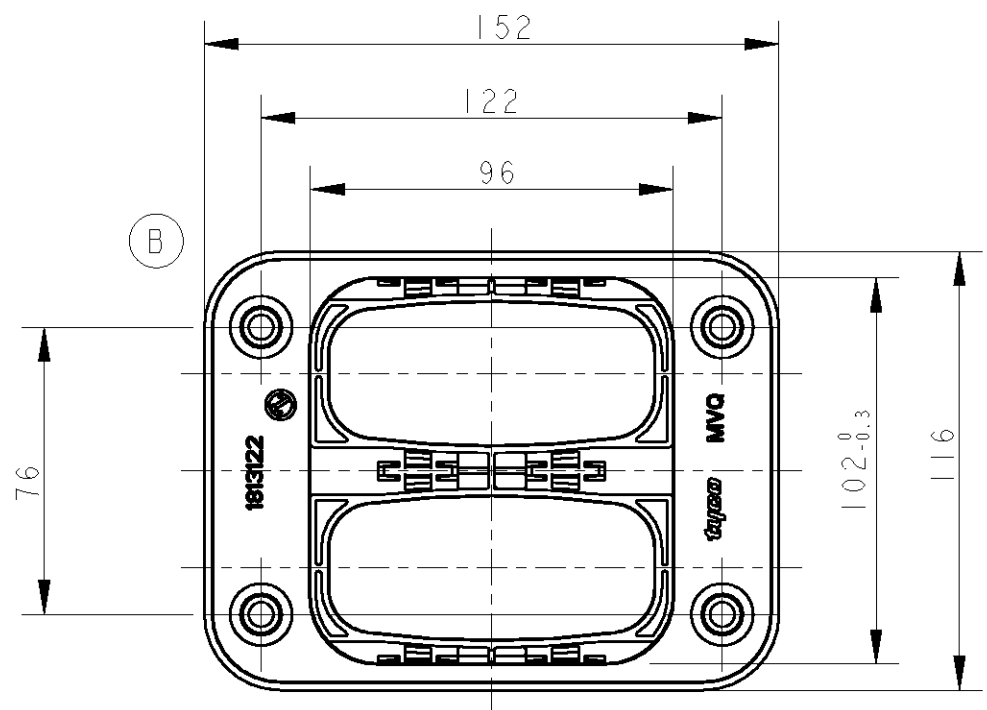

NOTES
 1. THE TEMPLAT IS SHOWN FROM SUPPORT PLATE INSERTION SIDE.
 2. PROFILE TOLERANCE ALL AROUND THE TEMPLAT
 3. GENERAL TOLERANCE, ±0.2mm

PART NO	DESCRIPTION	ITEM NO
1813123-3	SUPPORT PLATE FOR 62POS TAB HOUSING, 0LAYOUT	3
1813123-2	SUPPORT PLATE FOR 62POS TAB HOUSING, 1LAYOUT	2
1813123-1	SUPPORT PLATE FOR 62POS TAB HOUSING, 2LAYOUT	1

DIMENSIONS:	TOLERANCES UNLESS OTHERWISE SPECIFIED:
mm	0 PLC ±0.3
	1 PLC ±
	2 PLC ±
	3 PLC ±
	4 PLC ±
	ANGLES ±1°00'
MATERIAL	FINISH -

DWN	A.S	23NOV06	Tyco Electronics Shanghai, China	
CHK	R.ZHOU	25NOV06		
APVD	K.ODA	27NOV06		
PRODUCT SPEC	-	-		
APPLICATION SPEC	-	-	NAME	ASSY, FOR 62POS TAB HSG SUPPORT PLATE, 1-2 LAYOUT
WEIGHT	-	-	SIZE	A3
CUSTOMER DRAWING	SCALE	1:2	CAGE CODE	00779
	SHEET	1	DRAWING NO	C-1813123
	OF	1	RESTRICTED TO	-
	REV	B		