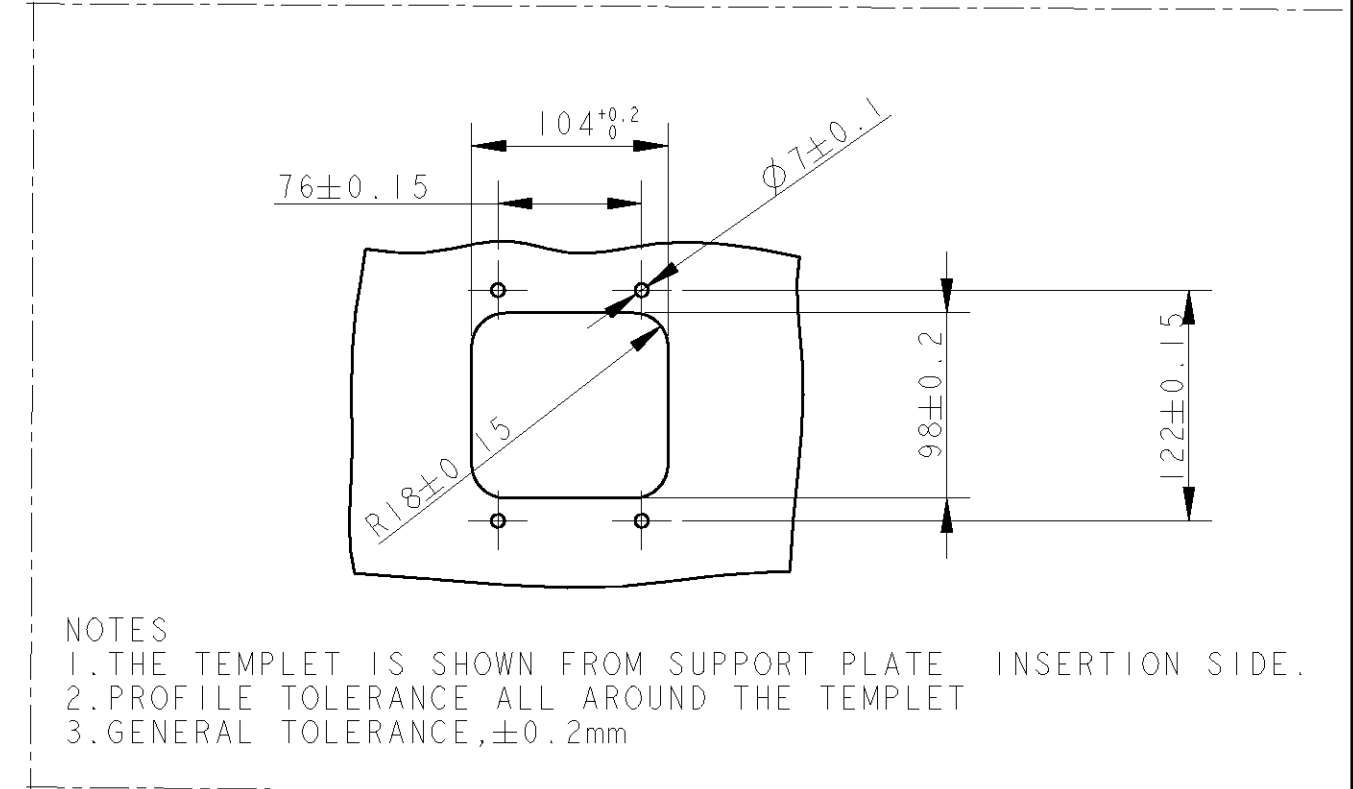

NOTES
 1. THE TEMPLAT IS SHOWN FROM SUPPORT PLATE INSERTION SIDE.
 2. PROFILE TOLERANCE ALL AROUND THE TEMPLAT
 3. GENERAL TOLERANCE, ±0.2mm

PART NO	DESCRIPTION	ITEM NO
1813123-3	SUPPORT PLATE FOR 62POS TAB HOUSING, 0LAYOUT	3
1813123-2	SUPPORT PLATE FOR 62POS TAB HOUSING, 1LAYOUT	2
1813123-1	SUPPORT PLATE FOR 62POS TAB HOUSING, 2LAYOUT	1

DIMENSIONS:	TOLERANCES UNLESS OTHERWISE SPECIFIED:
mm	0 PLC ±0.3
	1 PLC ±
	2 PLC ±
	3 PLC ±
	4 PLC ±
	ANGLES ±1°00'
MATERIAL	FINISH -

DWN	A.S	23NOV06	Tyco Electronics Shanghai, China	
CHK	R.ZHOU	25NOV06		
APVD	K.ODA	27NOV06		
PRODUCT SPEC	-	-		
APPLICATION SPEC	-	-	NAME	ASSY, FOR 62POS TAB HSG SUPPORT PLATE, 1-2 LAYOUT
WEIGHT	-	-	SIZE	A3
CUSTOMER DRAWING	SCALE	1:2	CAGE CODE	00779
	SHEET	1	DRAWING NO	C-1813123
	OF	1	RESTRICTED TO	-
	REV	B		