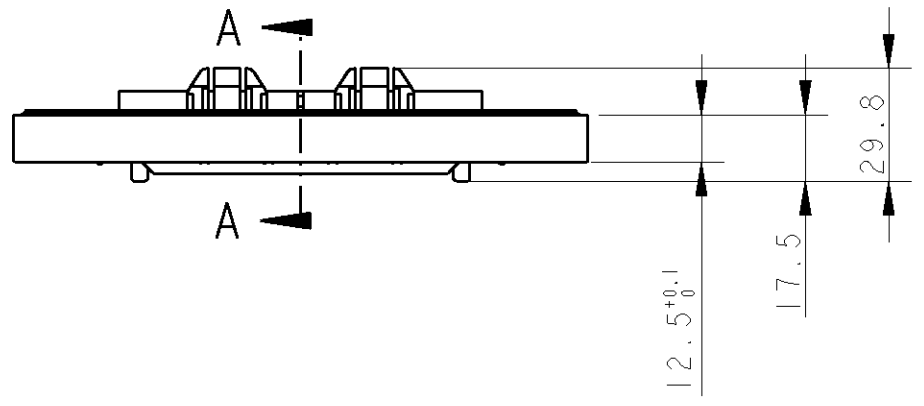

NOTES
 1. THE TEMPLAT IS SHOWN FROM SUPPORT PLATE INSERTION SIDE.
 2. PROFILE TOLERANCE ALL AROUND THE TEMPLAT
 3. GENERAL TOLERANCE, ±0.2mm

PART NO	DESCRIPTION	ITEM NO
1813123-3	SUPPORT PLATE FOR 62POS TAB HOUSING, 0LAYOUT	3
1813123-2	SUPPORT PLATE FOR 62POS TAB HOUSING, 1LAYOUT	2
1813123-1	SUPPORT PLATE FOR 62POS TAB HOUSING, 2LAYOUT	1