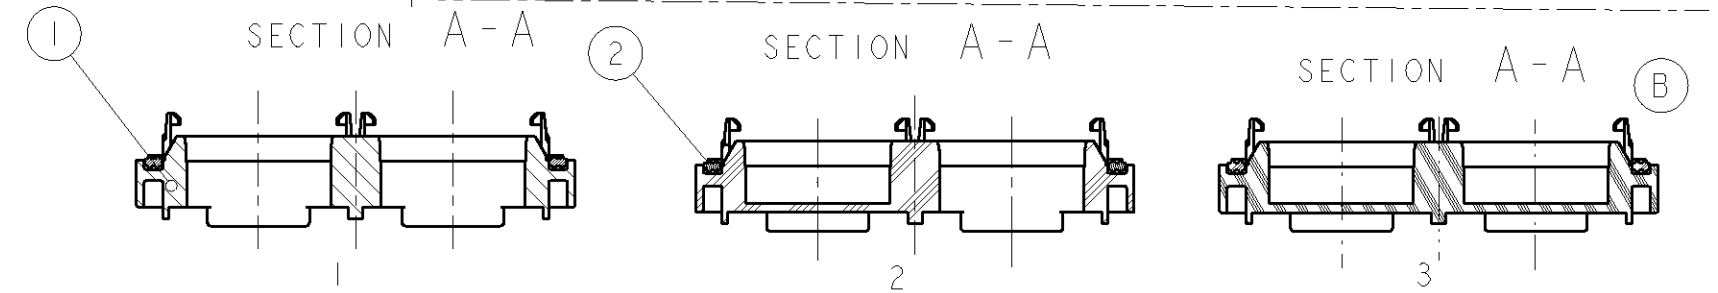

NOTES
 1. THE TEMPLAT IS SHOWN FROM SUPPORT PLATE INSERTION SIDE.
 2. PROFILE TOLERANCE ALL AROUND THE TEMPLAT
 3. GENERAL TOLERANCE, ±0.2mm

PART NO	DESCRIPTION	ITEM NO
1813123-3	SUPPORT PLATE FOR 62POS TAB HOUSING, 0LAYOUT	3
1813123-2	SUPPORT PLATE FOR 62POS TAB HOUSING, 1LAYOUT	2
1813123-1	SUPPORT PLATE FOR 62POS TAB HOUSING, 2LAYOUT	1