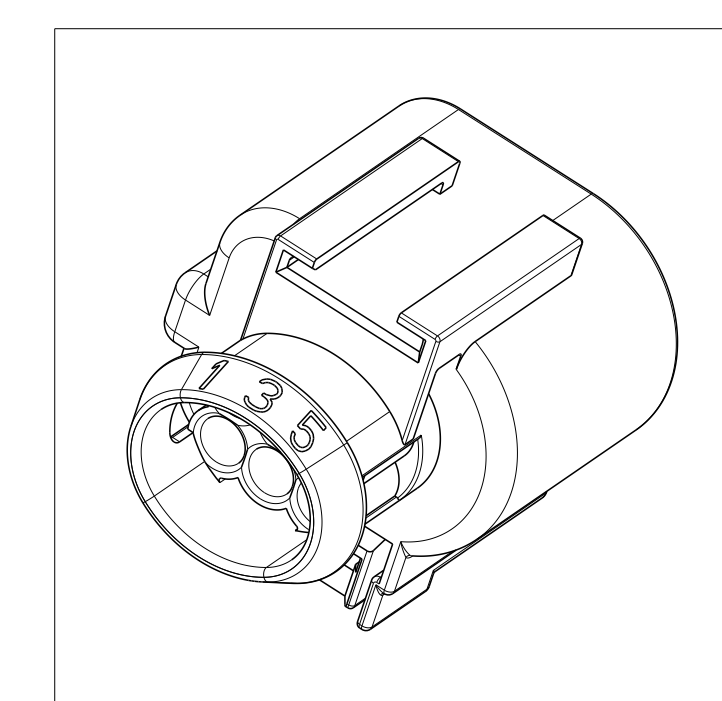

REVOLUTIONS		DATE	BY	APPV
C 9	E-15-010238	17JAN2015	CS	HR
C 10	ECR-15-016262	06NOV2015	SH	HR
C 11	ECR-16-001421	04FEB2016	SMS	YA
C 12	ECR-16-012575	01SEP2016	YA	HR

VERS.	REV.	TE-NO	REV	MATERIAL	COLOR	DESCRIPTION	WEIGHT (g)	TYP	NO
H	0-2309220-9	A	MWG	LIGHT BLUE	RADIAL SEAL	...	0.7	3	1
H	4-2309220-8	A	MWG	LIGHT BLUE	RADIAL SEAL	...	0.7	2	1
H	5-2309220-8	A	MWG	LIGHT BLUE	RADIAL SEAL	...	0.7	3	1
H	2-2309220-8	A	MWG	LIGHT BLUE	RADIAL SEAL	...	0.7	1	1
G	2-2309220-7	A	MWG	LIGHT BLUE	RADIAL SEAL	...	0.7	2	1
F	2-2309220-6	A	MWG	LIGHT BLUE	RADIAL SEAL	...	0.7	3	1
E	2-2309220-5	A	MWG	LIGHT BLUE	RADIAL SEAL	...	0.7	2	1
D	2-2309220-4	A	MWG	LIGHT BLUE	RADIAL SEAL	...	0.7	3	1
C	2-2309220-3	A	MWG	LIGHT BLUE	RADIAL SEAL	...	0.7	2	1
B	2-2309220-2	A	MWG	LIGHT BLUE	RADIAL SEAL	...	0.7	3	1
A	2-2309220-1	A	MWG	LIGHT BLUE	RADIAL SEAL	...	0.5	2	1

VERS.	REV.	TE-NO	REV	MATERIAL	COLOR	DESCRIPTION	WEIGHT (g)	TYP	NO
H	3-1823467-8	C	MWG	LIGHT BLUE	RADIAL SEAL	...	0.5	2	1
G	2-1823467-7	C	MWG	LIGHT BLUE	RADIAL SEAL	...	0.5	3	1
F	3-1823467-6	C	MWG	LIGHT BLUE	RADIAL SEAL	...	0.5	2	1
E	3-1823467-5	C	MWG	LIGHT BLUE	RADIAL SEAL	...	0.5	3	1
D	3-1823467-4	C	MWG	LIGHT BLUE	RADIAL SEAL	...	0.5	2	1
C	3-1823467-3	C	MWG	LIGHT BLUE	RADIAL SEAL	...	0.5	3	1
B	3-1823467-2	C	MWG	LIGHT BLUE	RADIAL SEAL	...	0.5	2	1
A	3-1823467-1	C	MWG	LIGHT BLUE	RADIAL SEAL	...	0.5	3	1