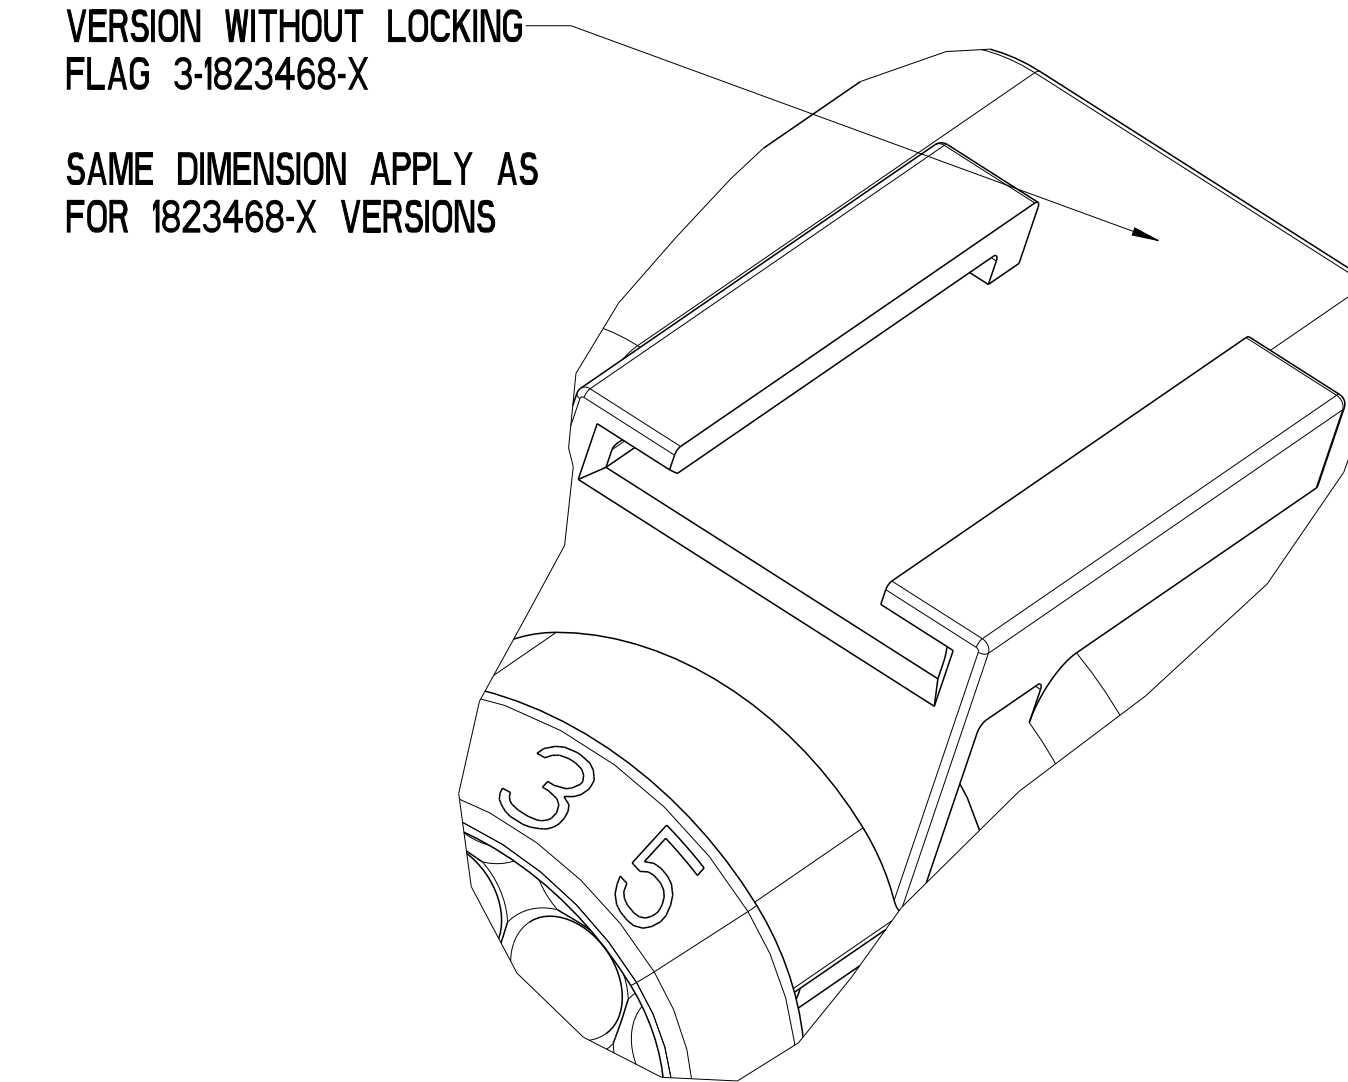

REVOLUTIONS		DATE	BY	APPV
C 9	E-15-010238	17JAN2015	CS	HR
C 10	ECR-15-016262	06NOV2015	SH	HR
C 11	ECR-16-001421	04FEB2016	SMS	YA
C 12	ECR-16-012575	01SEP2016	YA	HR

VERS.	REV.	TE-NO	REV	MATERIAL	COLOR	DESCRIPTION	WEIGHT (g)	TYP	NO
H	0-2309220-9	A	MWG	LIGHT BLUE	RADIAL SEAL	...	0.7	3	1
H	4-2309220-8	A	MWG	LIGHT BLUE	RADIAL SEAL	...	0.7	2	1
H	5-2309220-8	A	MWG	LIGHT BLUE	RADIAL SEAL	...	0.7	3	1
H	2-2309220-8	A	MWG	LIGHT BLUE	RADIAL SEAL	...	0.7	1	1
G	2-2309220-7	A	MWG	LIGHT BLUE	RADIAL SEAL	...	0.7	2	1
F	2-2309220-6	A	MWG	LIGHT BLUE	RADIAL SEAL	...	0.7	3	1
E	2-2309220-5	A	MWG	LIGHT BLUE	RADIAL SEAL	...	0.7	2	1
D	2-2309220-4	A	MWG	LIGHT BLUE	RADIAL SEAL	...	0.7	3	1
C	2-2309220-3	A	MWG	LIGHT BLUE	RADIAL SEAL	...	0.7	2	1
B	2-2309220-2	A	MWG	LIGHT BLUE	RADIAL SEAL	...	0.7	3	1
A	2-2309220-1	A	MWG	LIGHT BLUE	RADIAL SEAL	...	0.5	2	1