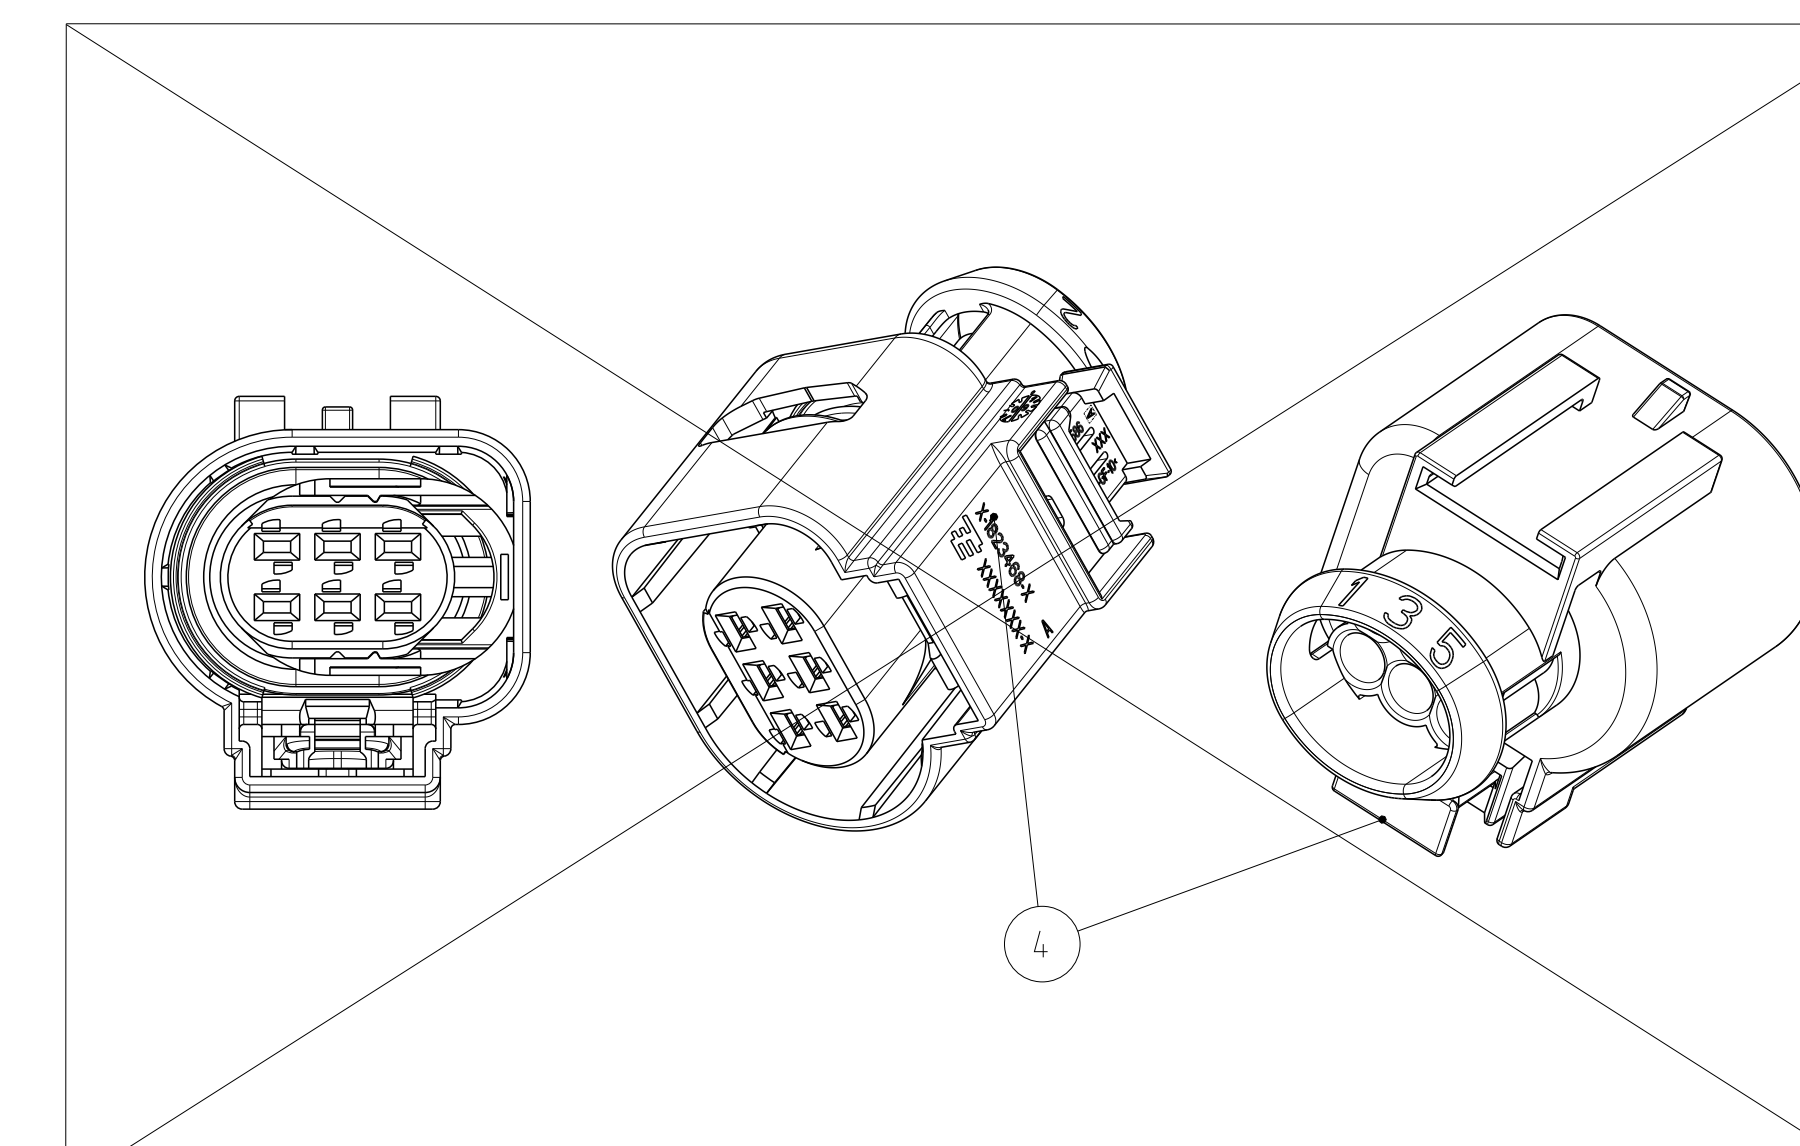

REVOLUTIONS		DATE	BY	APPV
C 9	E-15-010238	17JAN2015	CS	HR
C 10	ECR-15-016262	06NOV2015	SH	HR
C 11	ECR-16-001421	04FEB2016	SMS	YA
C 12	ECR-16-012575	01SEP2016	YA	HR

VERS.	REV.	TE-NO	REV	MATERIAL	COLOR	DESCRIPTION	WEIGHT (g)	TYP	NO
H	0-2309220-9	A	MWG	LIGHT BLUE	RADIAL SEAL	...	0.7	3	1
H	4-2309220-8	A	MWG	LIGHT BLUE	RADIAL SEAL	...	0.7	2	1
H	5-2309220-8	A	MWG	LIGHT BLUE	RADIAL SEAL	...	0.7	3	1
H	2-2309220-8	A	MWG	LIGHT BLUE	RADIAL SEAL	...	0.7	1	1
G	2-2309220-7	A	MWG	LIGHT BLUE	RADIAL SEAL	...	0.7	2	1
F	2-2309220-6	A	MWG	LIGHT BLUE	RADIAL SEAL	...	0.7	3	1
E	2-2309220-5	A	MWG	LIGHT BLUE	RADIAL SEAL	...	0.7	2	1
D	2-2309220-4	A	MWG	LIGHT BLUE	RADIAL SEAL	...	0.7	3	1
C	2-2309220-3	A	MWG	LIGHT BLUE	RADIAL SEAL	...	0.7	2	1
B	2-2309220-2	A	MWG	LIGHT BLUE	RADIAL SEAL	...	0.7	3	1
A	2-2309220-1	A	MWG	LIGHT BLUE	RADIAL SEAL	...	0.5	2	1

VERS.	REV.	TE-NO	REV	MATERIAL	COLOR	DESCRIPTION	WEIGHT (g)	TYP	NO
H	3-1823467-8	C	MWG	LIGHT BLUE	RADIAL SEAL	...	0.5	2	1
G	2-1823467-7	C	MWG	LIGHT BLUE	RADIAL SEAL	...	0.5	3	1
F	3-1823467-6	C	MWG	LIGHT BLUE	RADIAL SEAL	...	0.5	2	1
E	3-1823467-5	C	MWG	LIGHT BLUE	RADIAL SEAL	...	0.5	3	1
D	3-1823467-4	C	MWG	LIGHT BLUE	RADIAL SEAL	...	0.5	2	1
C	3-1823467-3	C	MWG	LIGHT BLUE	RADIAL SEAL	...	0.5	3	1
B	3-1823467-2	C	MWG	LIGHT BLUE	RADIAL SEAL	...	0.5	2	1
A	3-1823467-1	C	MWG	LIGHT BLUE	RADIAL SEAL	...	0.5	3	1

VERS.	REV.	TE-NO	REV	MATERIAL	COLOR	DESCRIPTION	WEIGHT (g)	TYP	NO
H	6-1823467-8	C	MWG	LIGHT BLUE	RADIAL SEAL	...	0.5	2	1
H	2-1823467-8	C	MWG	LIGHT BLUE	RADIAL SEAL	...	0.5	3	1
H	1-1823467-8	C	MWG	LIGHT BLUE	RADIAL SEAL	...	0.5	2	1
G	1-1823467-7	C	MWG	LIGHT BLUE	RADIAL SEAL	...	0.5	3	1
F	1-1823467-6	C	MWG	LIGHT BLUE	RADIAL SEAL	...	0.5	2	1
E	1-1823467-5	C	MWG	LIGHT BLUE	RADIAL SEAL	...	0.5	3	1
D	1-1823467-4	C	MWG	LIGHT BLUE	RADIAL SEAL	...	0.5	2	1
C	1-1823467-3	C	MWG	LIGHT BLUE	RADIAL SEAL	...	0.5	3	1
B	1-1823467-2	C	MWG	LIGHT BLUE	RADIAL SEAL	...	0.5	2	1
A	1-1823467-1	C	MWG	LIGHT BLUE	RADIAL SEAL	...	0.3	3	1