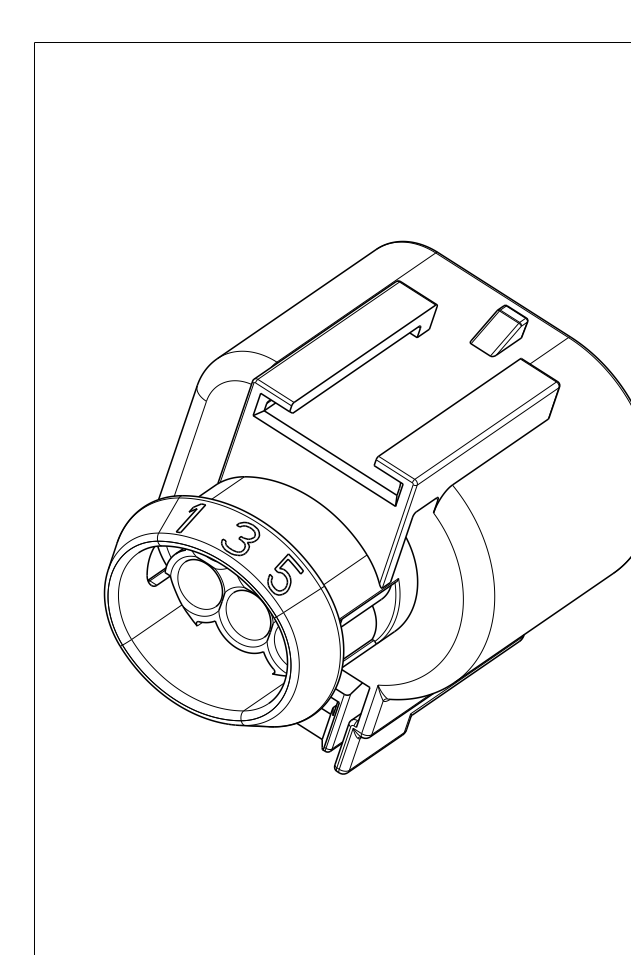

REVOLUTIONS		DATE	BY	APPV
C 9	E-15-010238	17JAN2015	CS	HR
C 10	ECR-15-016262	06NOV2015	SH	HR
C 11	ECR-16-001421	04FEB2016	SMS	YA
C 12	ECR-16-012575	01SEP2016	YA	HR

VERS.	REV.	TE-NO	REV	MATERIAL	COLOR	DESCRIPTION	WEIGHT (g)	TYP	NO
H	0-2309220-9	A	MWG	LIGHT BLUE	RADIAL SEAL	...	0.7	3	1
H	4-2309220-8	A	MWG	LIGHT BLUE	RADIAL SEAL	...	0.7	2	1
H	5-2309220-8	A	MWG	LIGHT BLUE	RADIAL SEAL	...	0.7	3	1
H	2-2309220-8	A	MWG	LIGHT BLUE	RADIAL SEAL	...	0.7	1	1
G	2-2309220-7	A	MWG	LIGHT BLUE	RADIAL SEAL	...	0.7	2	1
F	2-2309220-6	A	MWG	LIGHT BLUE	RADIAL SEAL	...	0.7	3	1
E	2-2309220-5	A	MWG	LIGHT BLUE	RADIAL SEAL	...	0.7	2	1
D	2-2309220-4	A	MWG	LIGHT BLUE	RADIAL SEAL	...	0.7	3	1
C	2-2309220-3	A	MWG	LIGHT BLUE	RADIAL SEAL	...	0.7	2	1
B	2-2309220-2	A	MWG	LIGHT BLUE	RADIAL SEAL	...	0.7	3	1
A	2-2309220-1	A	MWG	LIGHT BLUE	RADIAL SEAL	...	0.5	2	1

VERS.	REV.	TE-NO	REV	MATERIAL	COLOR	DESCRIPTION	WEIGHT (g)	TYP	NO
H	3-1823467-8	C	MWG	LIGHT BLUE	RADIAL SEAL	...	0.5	2	1
G	2-1823467-7	C	MWG	LIGHT BLUE	RADIAL SEAL	...	0.5	3	1
F	3-1823467-6	C	MWG	LIGHT BLUE	RADIAL SEAL	...	0.5	2	1
E	3-1823467-5	C	MWG	LIGHT BLUE	RADIAL SEAL	...	0.5	3	1
D	3-1823467-4	C	MWG	LIGHT BLUE	RADIAL SEAL	...	0.5	2	1
C	3-1823467-3	C	MWG	LIGHT BLUE	RADIAL SEAL	...	0.5	3	1
B	3-1823467-2	C	MWG	LIGHT BLUE	RADIAL SEAL	...	0.5	2	1
A	3-1823467-1	C	MWG	LIGHT BLUE	RADIAL SEAL	...	0.5	3	1

VERS.	REV.	TE-NO	REV	MATERIAL	COLOR	DESCRIPTION	WEIGHT (g)	TYP	NO
H	6-1823467-8	C	MWG	LIGHT BLUE	RADIAL SEAL	...	0.5	2	1
H	2-1823467-8	C	MWG	LIGHT BLUE	RADIAL SEAL	...	0.5	3	1
H	1-1823467-8	C	MWG	LIGHT BLUE	RADIAL SEAL	...	0.5	2	1
G	1-1823467-7	C	MWG	LIGHT BLUE	RADIAL SEAL	...	0.5	3	1
F	1-1823467-6	C	MWG	LIGHT BLUE	RADIAL SEAL	...	0.5	2	1
E	1-1823467-5	C	MWG	LIGHT BLUE	RADIAL SEAL	...	0.5	3	1
D	1-1823467-4	C	MWG	LIGHT BLUE	RADIAL SEAL	...	0.5	2	1
C	1-1823467-3	C	MWG	LIGHT BLUE	RADIAL SEAL	...	0.5	3	1
B	1-1823467-2	C	MWG	LIGHT BLUE	RADIAL SEAL	...	0.5	2	1
A	1-1823467-1	C	MWG	LIGHT BLUE	RADIAL SEAL	...	0.3	3	1