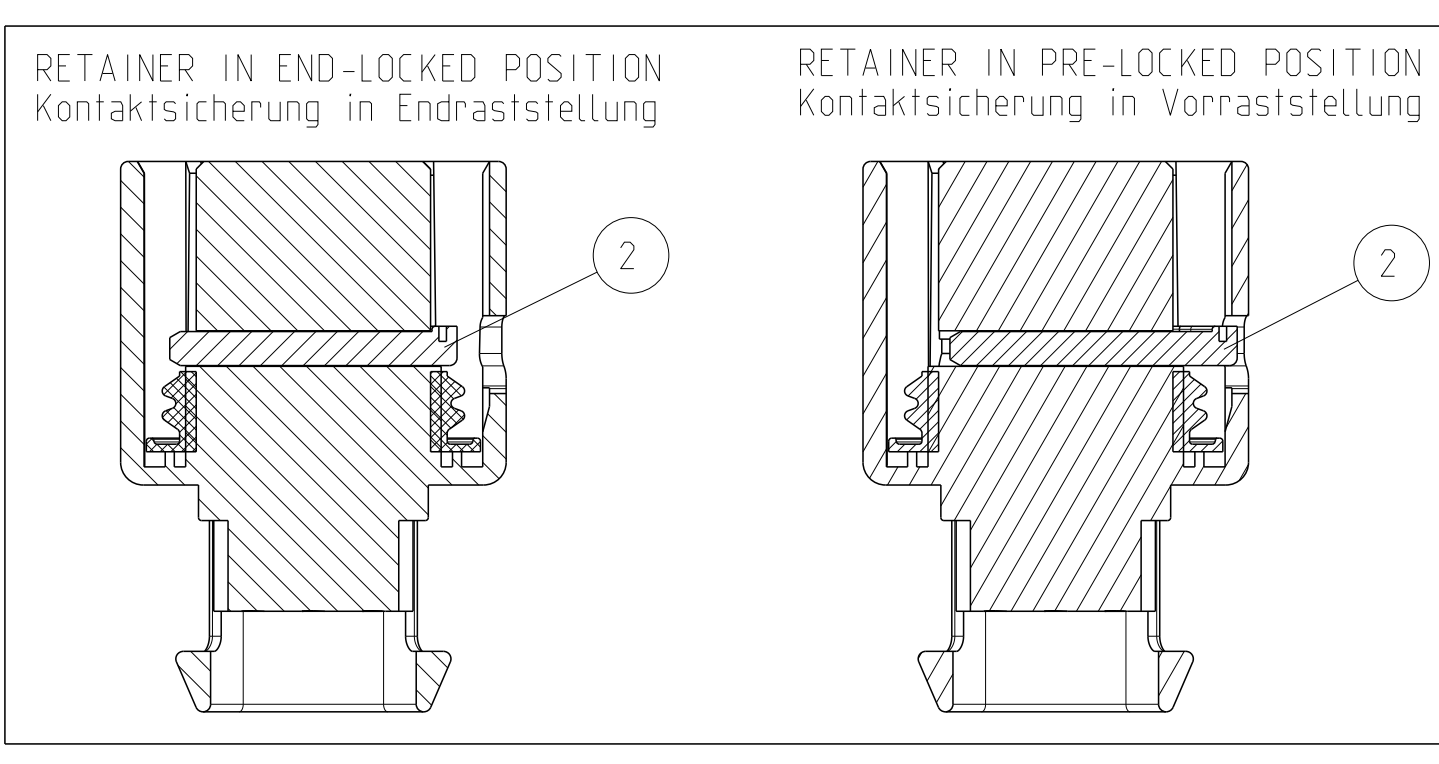

REVOLUTIONS		DATE	BY	APPV
C 9	E-15-010238	17JAN2015	CS	HR
C 10	ECR-15-016262	06NOV2015	SH	HR
C 11	ECR-16-001421	04FEB2016	SMS	YA
C 12	ECR-16-012575	01SEP2016	YA	HR

VERS.	REV.	TE-NO	REV	MATERIAL	COLOR	DESCRIPTION	WEIGHT (g)	TYP	NO
H	0-2309220-9	A	MWG	LIGHT BLUE	RADIAL SEAL	...	0.7	3	1
H	4-2309220-8	A	MWG	LIGHT BLUE	RADIAL SEAL	...	0.7	2	1
H	5-2309220-8	A	MWG	LIGHT BLUE	RADIAL SEAL	...	0.7	3	1
H	2-2309220-8	A	MWG	LIGHT BLUE	RADIAL SEAL	...	0.7	1	1
G	2-2309220-7	A	MWG	LIGHT BLUE	RADIAL SEAL	...	0.7	2	1
F	2-2309220-6	A	MWG	LIGHT BLUE	RADIAL SEAL	...	0.7	3	1
E	2-2309220-5	A	MWG	LIGHT BLUE	RADIAL SEAL	...	0.7	2	1
D	2-2309220-4	A	MWG	LIGHT BLUE	RADIAL SEAL	...	0.7	3	1
C	2-2309220-3	A	MWG	LIGHT BLUE	RADIAL SEAL	...	0.7	2	1
B	2-2309220-2	A	MWG	LIGHT BLUE	RADIAL SEAL	...	0.7	3	1
A	2-2309220-1	A	MWG	LIGHT BLUE	RADIAL SEAL	...	0.5	2	1