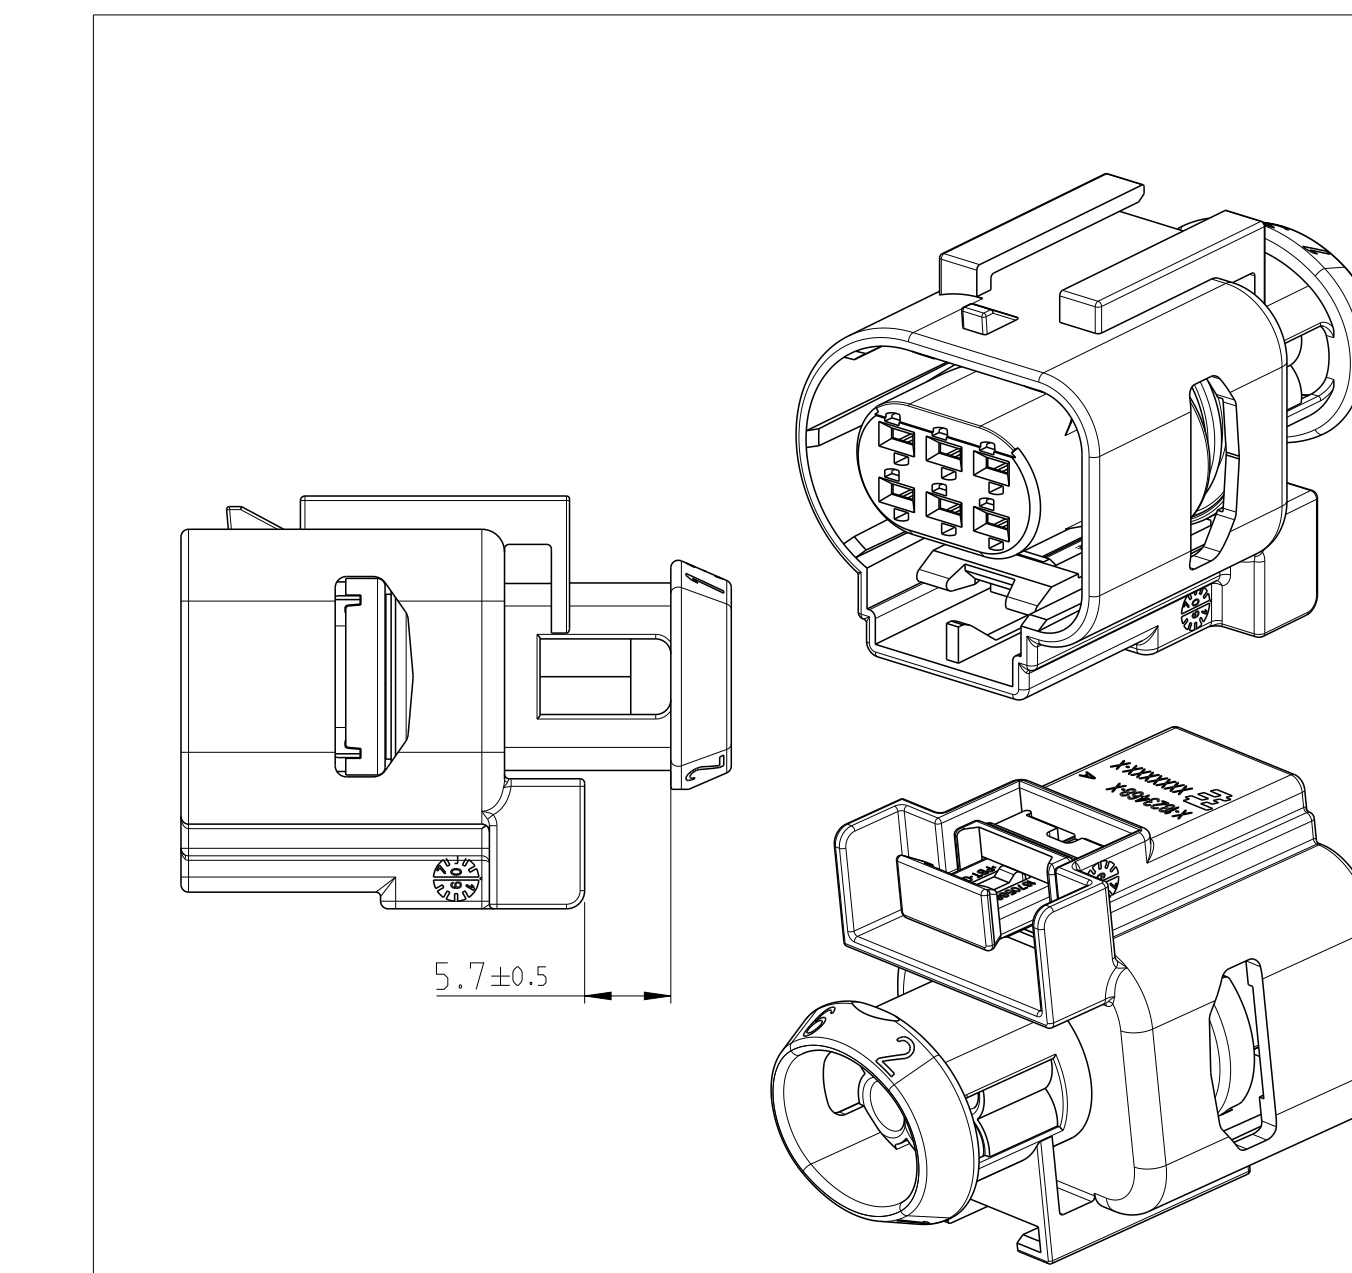

REVOLUTIONS		DATE	BY	APPV
C 9	E-15-010238	17JAN2015	CS	HR
C 10	ECR-15-016262	06NOV2015	SH	HR
C 11	ECR-16-001421	04FEB2016	SMS	YA
C 12	ECR-16-012575	01SEP2016	YA	HR

VERS.	REV.	TE-NO	REV	MATERIAL	COLOR	DESCRIPTION	WEIGHT (g)	TYP	NO
H	0-2309220-9	A	MWG	LIGHT BLUE	RADIAL SEAL	...	0.7	3	1
H	4-2309220-8	A	MWG	LIGHT BLUE	RADIAL SEAL	...	0.7	2	1
H	5-2309220-8	A	MWG	LIGHT BLUE	RADIAL SEAL	...	0.7	3	1
H	2-2309220-8	A	MWG	LIGHT BLUE	RADIAL SEAL	...	0.7	1	1
G	2-2309220-7	A	MWG	LIGHT BLUE	RADIAL SEAL	...	0.7	2	1
F	2-2309220-6	A	MWG	LIGHT BLUE	RADIAL SEAL	...	0.7	3	1
E	2-2309220-5	A	MWG	LIGHT BLUE	RADIAL SEAL	...	0.7	2	1
D	2-2309220-4	A	MWG	LIGHT BLUE	RADIAL SEAL	...	0.7	3	1
C	2-2309220-3	A	MWG	LIGHT BLUE	RADIAL SEAL	...	0.7	2	1
B	2-2309220-2	A	MWG	LIGHT BLUE	RADIAL SEAL	...	0.7	3	1
A	2-2309220-1	A	MWG	LIGHT BLUE	RADIAL SEAL	...	0.5	2	1

VERS.	REV.	TE-NO	REV	MATERIAL	COLOR	DESCRIPTION	WEIGHT (g)	TYP	NO
H	3-1823467-8	C	MWG	LIGHT BLUE	RADIAL SEAL	...	0.5	2	1
G	2-1823467-7	C	MWG	LIGHT BLUE	RADIAL SEAL	...	0.5	3	1
F	3-1823467-6	C	MWG	LIGHT BLUE	RADIAL SEAL	...	0.5	2	1
E	3-1823467-5	C	MWG	LIGHT BLUE	RADIAL SEAL	...	0.5	3	1
D	3-1823467-4	C	MWG	LIGHT BLUE	RADIAL SEAL	...	0.5	2	1
C	3-1823467-3	C	MWG	LIGHT BLUE	RADIAL SEAL	...	0.5	3	1
B	3-1823467-2	C	MWG	LIGHT BLUE	RADIAL SEAL	...	0.5	2	1
A	3-1823467-1	C	MWG	LIGHT BLUE	RADIAL SEAL	...	0.5	3	1