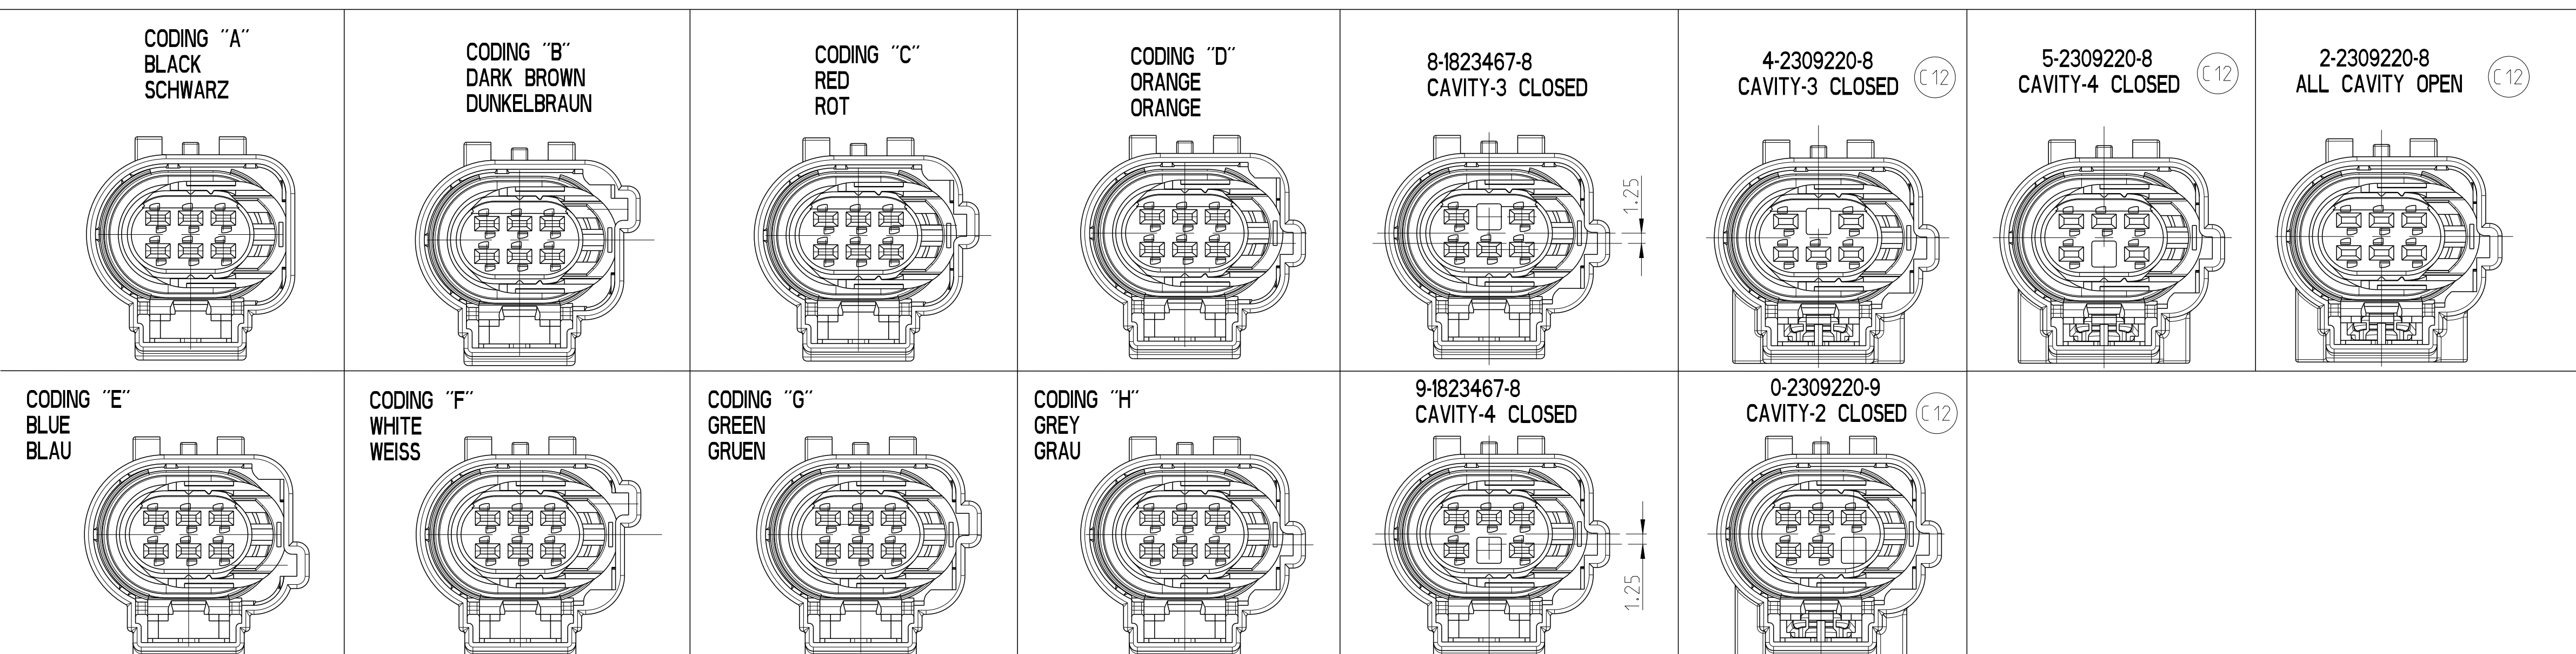

NOTES
Bemerkungen
1 DELIVERY CONDITION, RETAINER IN PER-LOCK POSITION
Anlieferungszustand, Kontaktsicherung in Vorraststellung
2 TERMINALS, SEE TE DRAWING 121436
Kontakte, siehe TE Zeichnung 121436
3 INTERFACE ACC. TO TE SPECIFICATION NO. 114-18375-1
Schnittstelle nach TE Spezifikation Nr. 114-18375-1
4 BULK PACKAGED
Schüttgut verpackt

THIS DRAWING IS A CONTROLLED DOCUMENT.		DAY	18MAY2009	NAME	6POS. AMP MCP1.5K. REC. HOUSING
DIMENSIONS:	IN MILLIMETERS UNLESS OTHERWISE SPECIFIED.	CH	19MAY2009	PRODUCT SPEC	6POLIG. AMP MCP1.5K. BUCHSENGEHAEUSE
APPROVED:		APPV		APPLICATION SPEC	ASSY
MATERIAL:	5, TAB.	WEIGHT		SIZE	00779
		CUSTOMER DRAWING		SCALE	2:1