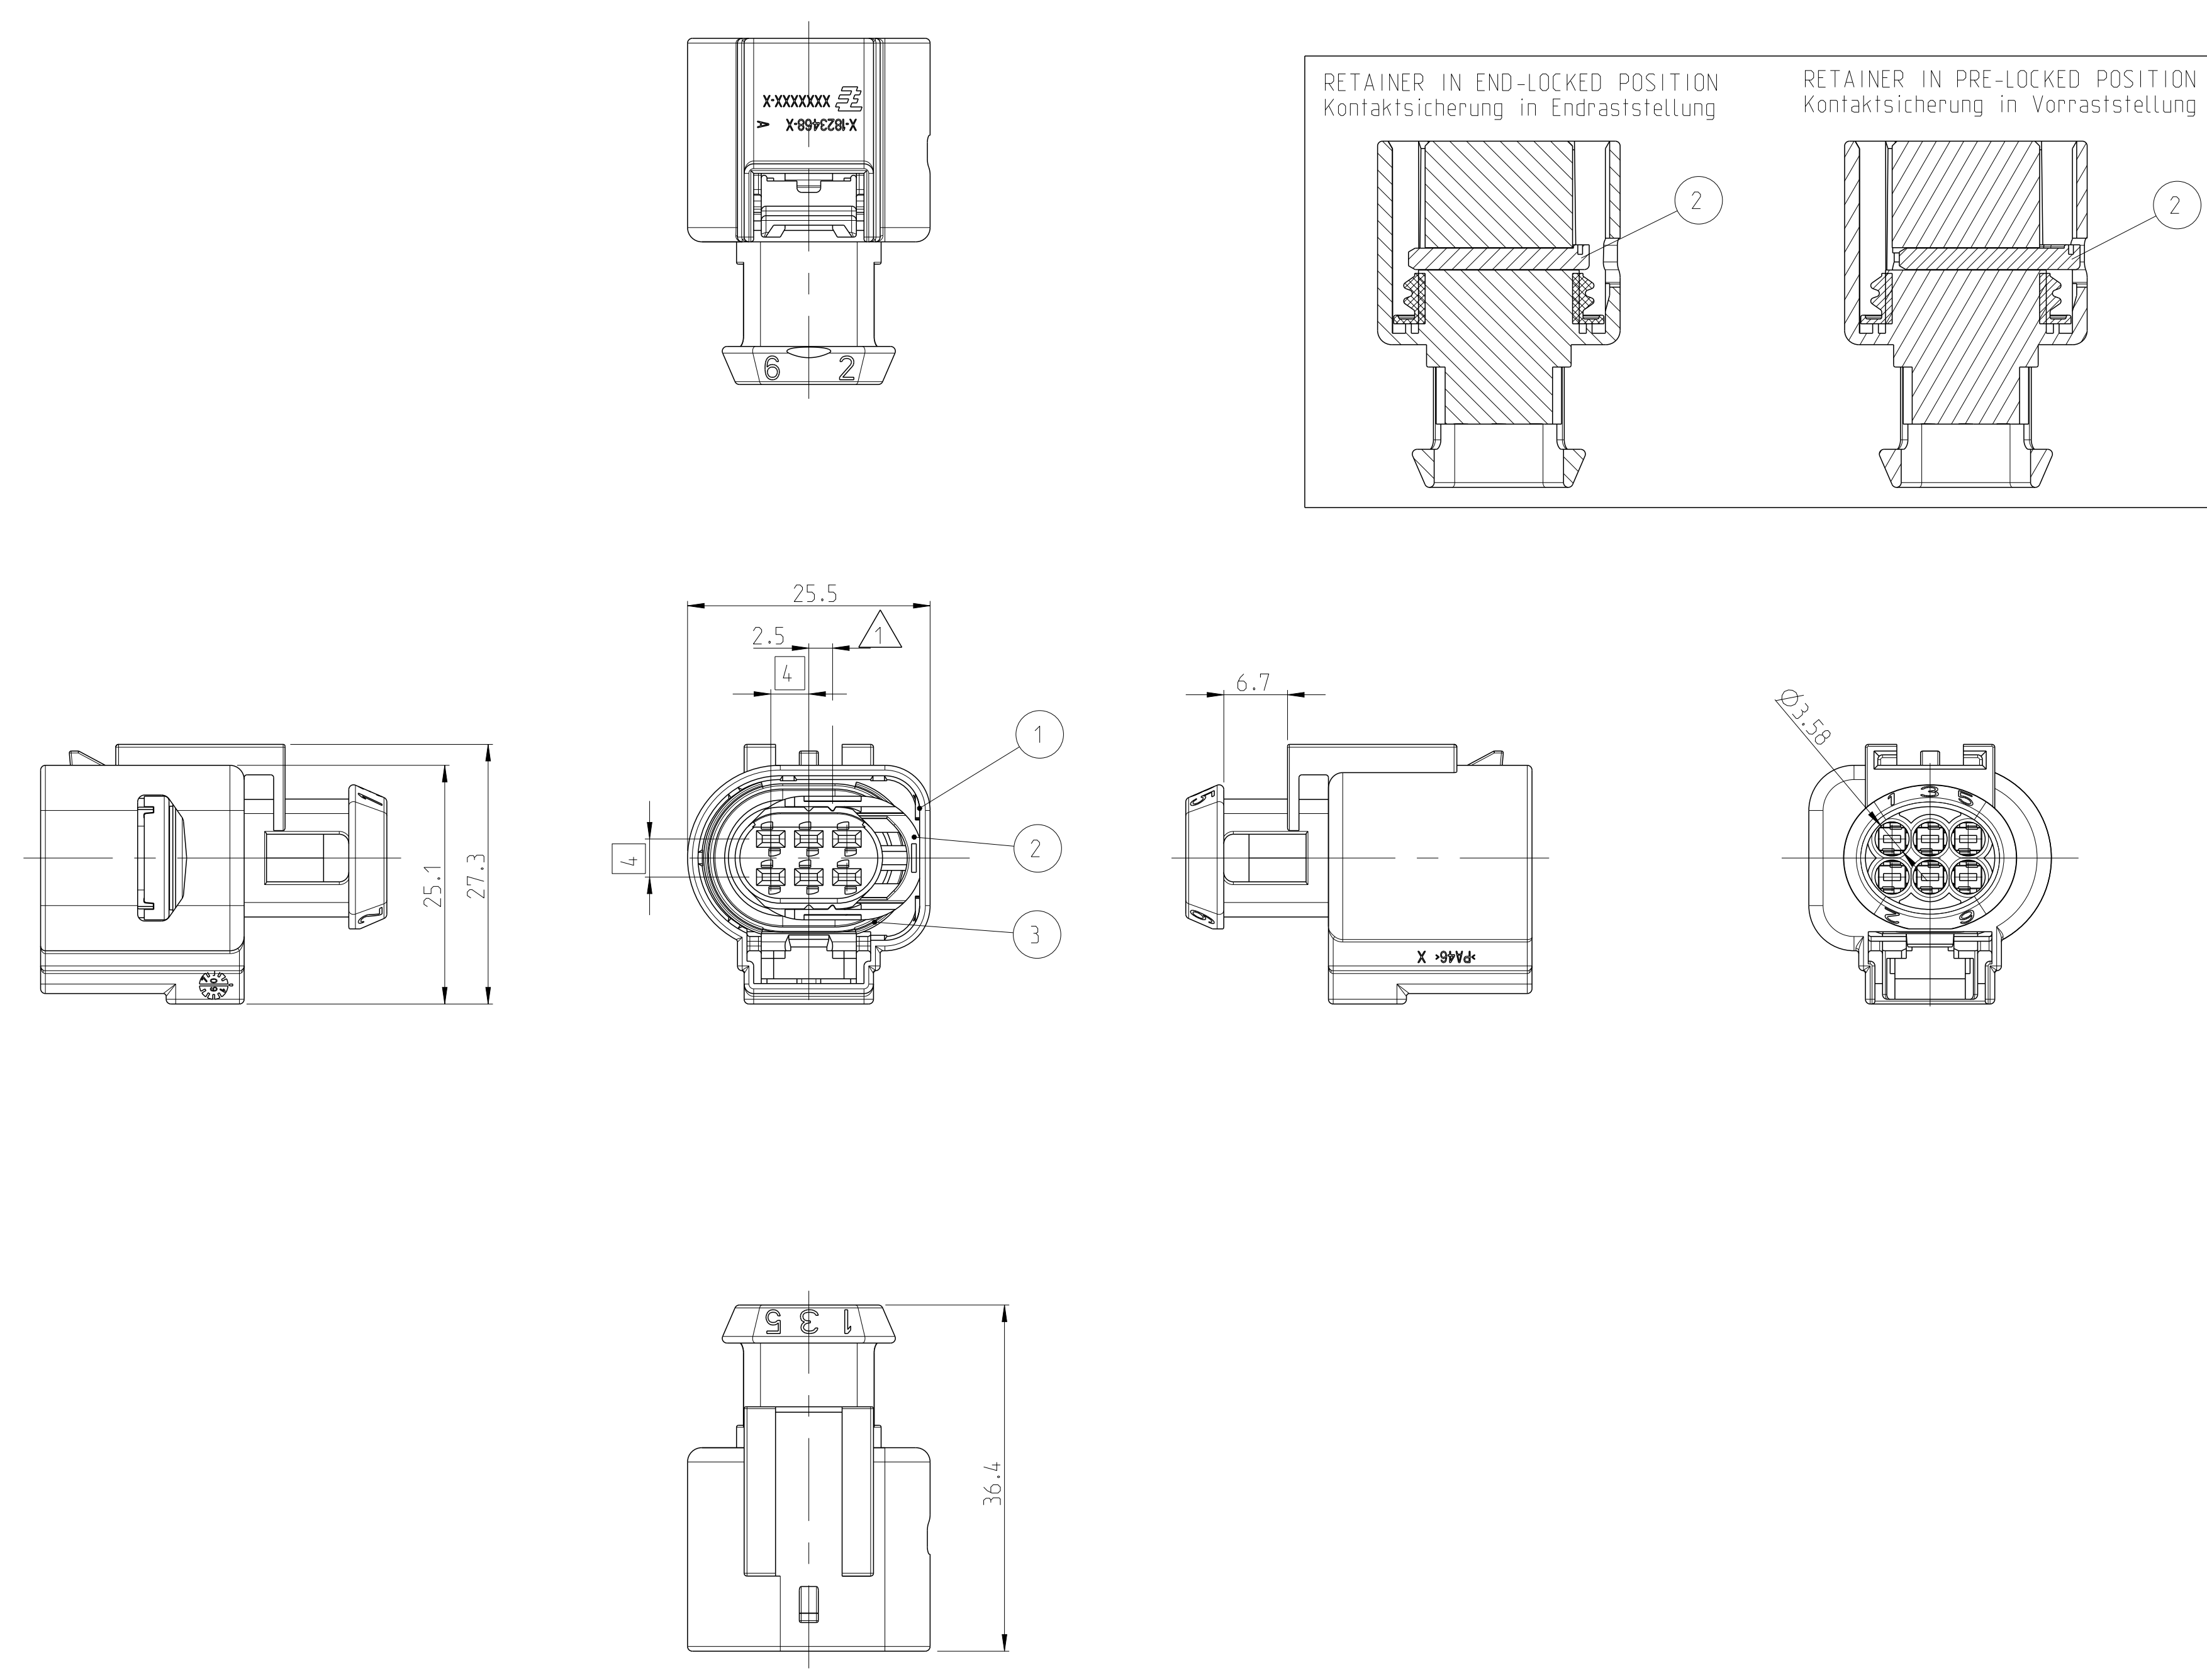

REVOLUTIONS		DATE	BY	APPV
C 9	E-15-010238	17JAN2015	CS	HR
C 10	ECR-15-016262	06NOV2015	SH	HR
C 11	ECR-16-001421	04FEB2016	SMS	YA
C 12	ECR-16-012575	01SEP2016	YA	HR

VERS.	REV.	TE-NO	REV	MATERIAL	COLOR	DESCRIPTION	WEIGHT (g)	TYP	NO
H	0-2309220-9	A	MWG	LIGHT BLUE	RADIAL SEAL	...	0.7	3	1
H	4-2309220-8	A	MWG	LIGHT BLUE	RADIAL SEAL	...	0.7	2	1
H	5-2309220-8	A	MWG	LIGHT BLUE	RADIAL SEAL	...	0.7	3	1
H	2-2309220-8	A	MWG	LIGHT BLUE	RADIAL SEAL	...	0.7	1	1
G	2-2309220-7	A	MWG	LIGHT BLUE	RADIAL SEAL	...	0.7	2	1
F	2-2309220-6	A	MWG	LIGHT BLUE	RADIAL SEAL	...	0.7	3	1
E	2-2309220-5	A	MWG	LIGHT BLUE	RADIAL SEAL	...	0.7	2	1
D	2-2309220-4	A	MWG	LIGHT BLUE	RADIAL SEAL	...	0.7	3	1
C	2-2309220-3	A	MWG	LIGHT BLUE	RADIAL SEAL	...	0.7	2	1
B	2-2309220-2	A	MWG	LIGHT BLUE	RADIAL SEAL	...	0.7	3	1
A	2-2309220-1	A	MWG	LIGHT BLUE	RADIAL SEAL	...	0.5	2	1

VERS.	REV.	TE-NO	REV	MATERIAL	COLOR	DESCRIPTION	WEIGHT (g)	TYP	NO
H	3-1823467-8	C	MWG	LIGHT BLUE	RADIAL SEAL	...	0.5	2	1
G	2-1823467-7	C	MWG	LIGHT BLUE	RADIAL SEAL	...	0.5	3	1
F	3-1823467-6	C	MWG	LIGHT BLUE	RADIAL SEAL	...	0.5	2	1
E	3-1823467-5	C	MWG	LIGHT BLUE	RADIAL SEAL	...	0.5	3	1
D	3-1823467-4	C	MWG	LIGHT BLUE	RADIAL SEAL	...	0.5	2	1
C	3-1823467-3	C	MWG	LIGHT BLUE	RADIAL SEAL	...	0.5	3	1
B	3-1823467-2	C	MWG	LIGHT BLUE	RADIAL SEAL	...	0.5	2	1
A	3-1823467-1	C	MWG	LIGHT BLUE	RADIAL SEAL	...	0.5	3	1

VERS.	REV.	TE-NO	REV	MATERIAL	COLOR	DESCRIPTION	WEIGHT (g)	TYP	NO
H	6-1823467-8	C	MWG	LIGHT BLUE	RADIAL SEAL	...	0.5	2	1
H	2-1823467-8	C	MWG	LIGHT BLUE	RADIAL SEAL	...	0.5	3	1
H	1-1823467-8	C	MWG	LIGHT BLUE	RADIAL SEAL	...	0.5	2	1
G	1-1823467-7	C	MWG	LIGHT BLUE	RADIAL SEAL	...	0.5	3	1
F	1-1823467-6	C	MWG	LIGHT BLUE	RADIAL SEAL	...	0.5	2	1
E	1-1823467-5	C	MWG	LIGHT BLUE	RADIAL SEAL	...	0.5	3	1
D	1-1823467-4	C	MWG	LIGHT BLUE	RADIAL SEAL	...	0.5	2	1
C	1-1823467-3	C	MWG	LIGHT BLUE	RADIAL SEAL	...	0.5	3	1
B	1-1823467-2	C	MWG	LIGHT BLUE	RADIAL SEAL	...	0.5	2	1
A	1-1823467-1	C	MWG	LIGHT BLUE	RADIAL SEAL	...	0.3	3	1