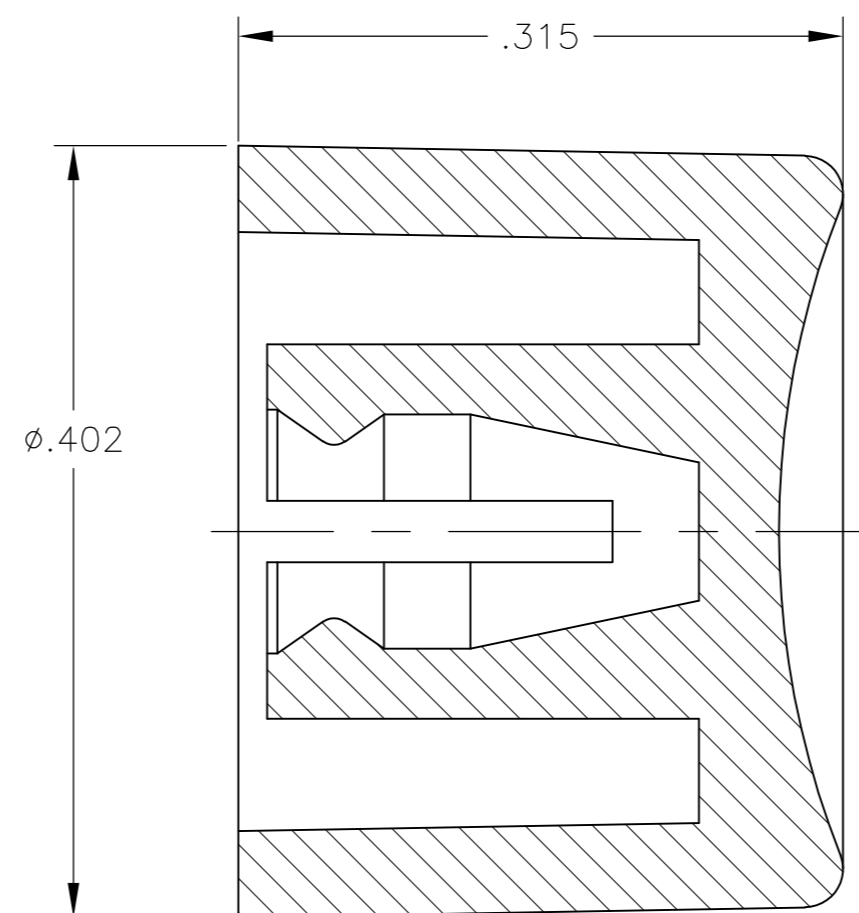

THIS DRAWING IS UNPUBLISHED. RELEASED FOR PUBLICATION
 © COPYRIGHT - By - ALL RIGHTS RESERVED.

LOC	DIST	REVISIONS			
P	LTR	DESCRIPTION	DATE	DWN	APVD
AD	00	A2	REVISED PER ECO-14-016841	07NOV2014	NK RH

- MATERIAL SHALL COMPLY WITH EU DIRECTIVE 2002/95/EC OF 20JAN2003 (ROHS)
- CAP FOR USE WITH GREEN SERIES PUSHBUTTON SWITCHES AS SHOWN ON DRAWINGS 4-1437567-3 AND 2-1437567-9

WHITE	C22904	1825068-7
BLUE	C22604	1825068-6
GREEN	C22504	1825068-5
YELLOW	C22404	1825068-4
ORANGE	C22304	1825068-3
RED	C22204	1825068-2
BLACK	C22004	1825068-1
COLOR	ALCO PART NUMBER	PART NUMBER

THIS DRAWING IS A CONTROLLED DOCUMENT.		DWN	M.BINNER	30NOV04																		
DIMENSIONS: INCHES		CHK	M.ZITTO	30NOV04																		
TOLERANCES UNLESS OTHERWISE SPECIFIED:		APVD	M.ZITTO	30NOV04																		
<table border="1"> <tr><td>0 PLC</td><td>±</td><td>-</td></tr> <tr><td>1 PLC</td><td>±</td><td>-</td></tr> <tr><td>2 PLC</td><td>±</td><td>-</td></tr> <tr><td>3 PLC</td><td>±</td><td>.003</td></tr> <tr><td>4 PLC</td><td>±</td><td>-</td></tr> <tr><td>ANGLES</td><td>±</td><td>1°</td></tr> </table>		0 PLC	±	-		1 PLC	±	-	2 PLC	±	-	3 PLC	±	.003	4 PLC	±	-	ANGLES	±	1°	PRODUCT SPEC	NAME
0 PLC	±	-																				
1 PLC	±	-																				
2 PLC	±	-																				
3 PLC	±	.003																				
4 PLC	±	-																				
ANGLES	±	1°																				
MATERIAL	POLYAMIDE	FINISH	-	APPLICATION SPEC	-																	
WEIGHT		-		SIZE	A2																	
CUSTOMER DRAWING		CAGE CODE	00779	DRAWING NO	C=1825068																	
SCALE		10:1		SHEET	1 of 1																	
REV		A2		RESTRICTED TO	-																	