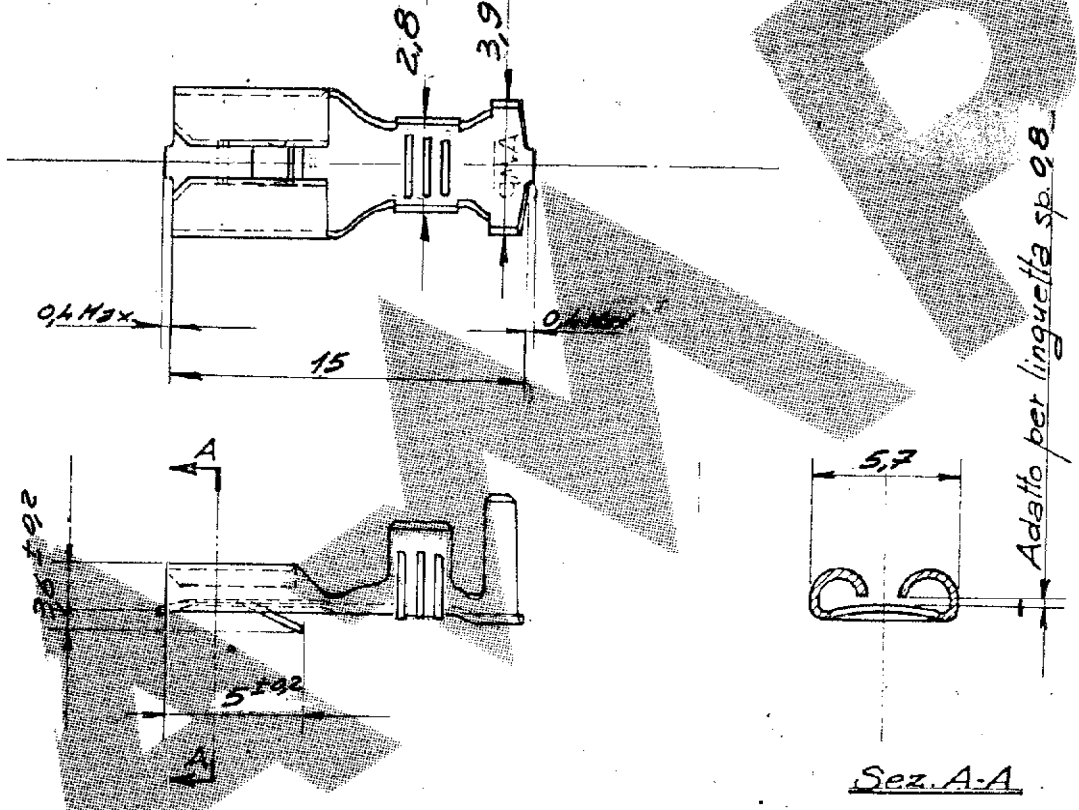

DRAWING MADE IN THIRD ANGLE PROJECTION

LOC	DIST

© COPYRIGHT 19 **1980** BY AMP
INCORPORATED, HARRISBURG, PA
ALL INTERNATIONAL RIGHTS
RESERVED. AMP INCORPORATED
PRODUCTS COVERED BY U.S. AND
FOREIGN PATENTS AND/OR PATENTS
PENDING.

REVISIONS				
LTR	DESCRIPTION	DATE	APPROVED	P F
1	ERA 1A-80-5024	30-6-80	<i>Alfonso</i>	
2	Aggiunta versione in ottone ---/3 e ---/4	6-11-80	<i>Alfonso</i>	
A	IN PRODUZIONE	6-1-81	<i>Alfonso</i>	
B	ISOLANTE ERA IN POLICI	21-5-85	<i>VP</i>	
C	RIVISTO PER ECN I-2355 (ANNULLATO PIU' TARDI)	21-5-91	<i>VP</i>	
C1	REVISED PER ECR-19-008681	09OCT2019	PC/DL	

OBSOLETE	-182524-4-
OBSOLETE	-182524-3-
	182524-2
OBSOLETE	-182524-1-

UNLESS OTHERWISE SPECIFIED DIMENSIONS ARE IN INCHES. TOLERANCES ON: DECIMALS ± 0,3 ANGLES ±

MATERIAL
~~Brass Fast. Stud~~
Brass Fast. Stud ---/2
Ottone nodo ---/3

CONTRACT NO	
DR	<i>Alfonso 29/1/80</i>
CHK	
APPD	
APPD	
DSGN APPD	
OTHER APPD	

AMP TE Connectivity

NAME
187 Series Fast-in-on Receptacle
Loose piece Version

SIZE	INS. RANGE	INS. RANGE	DRAWING NO
A	1-2.5mm	3.0 + 3.8mm	C-182524

SCALE SHEET

CUSTOMER DRAWING