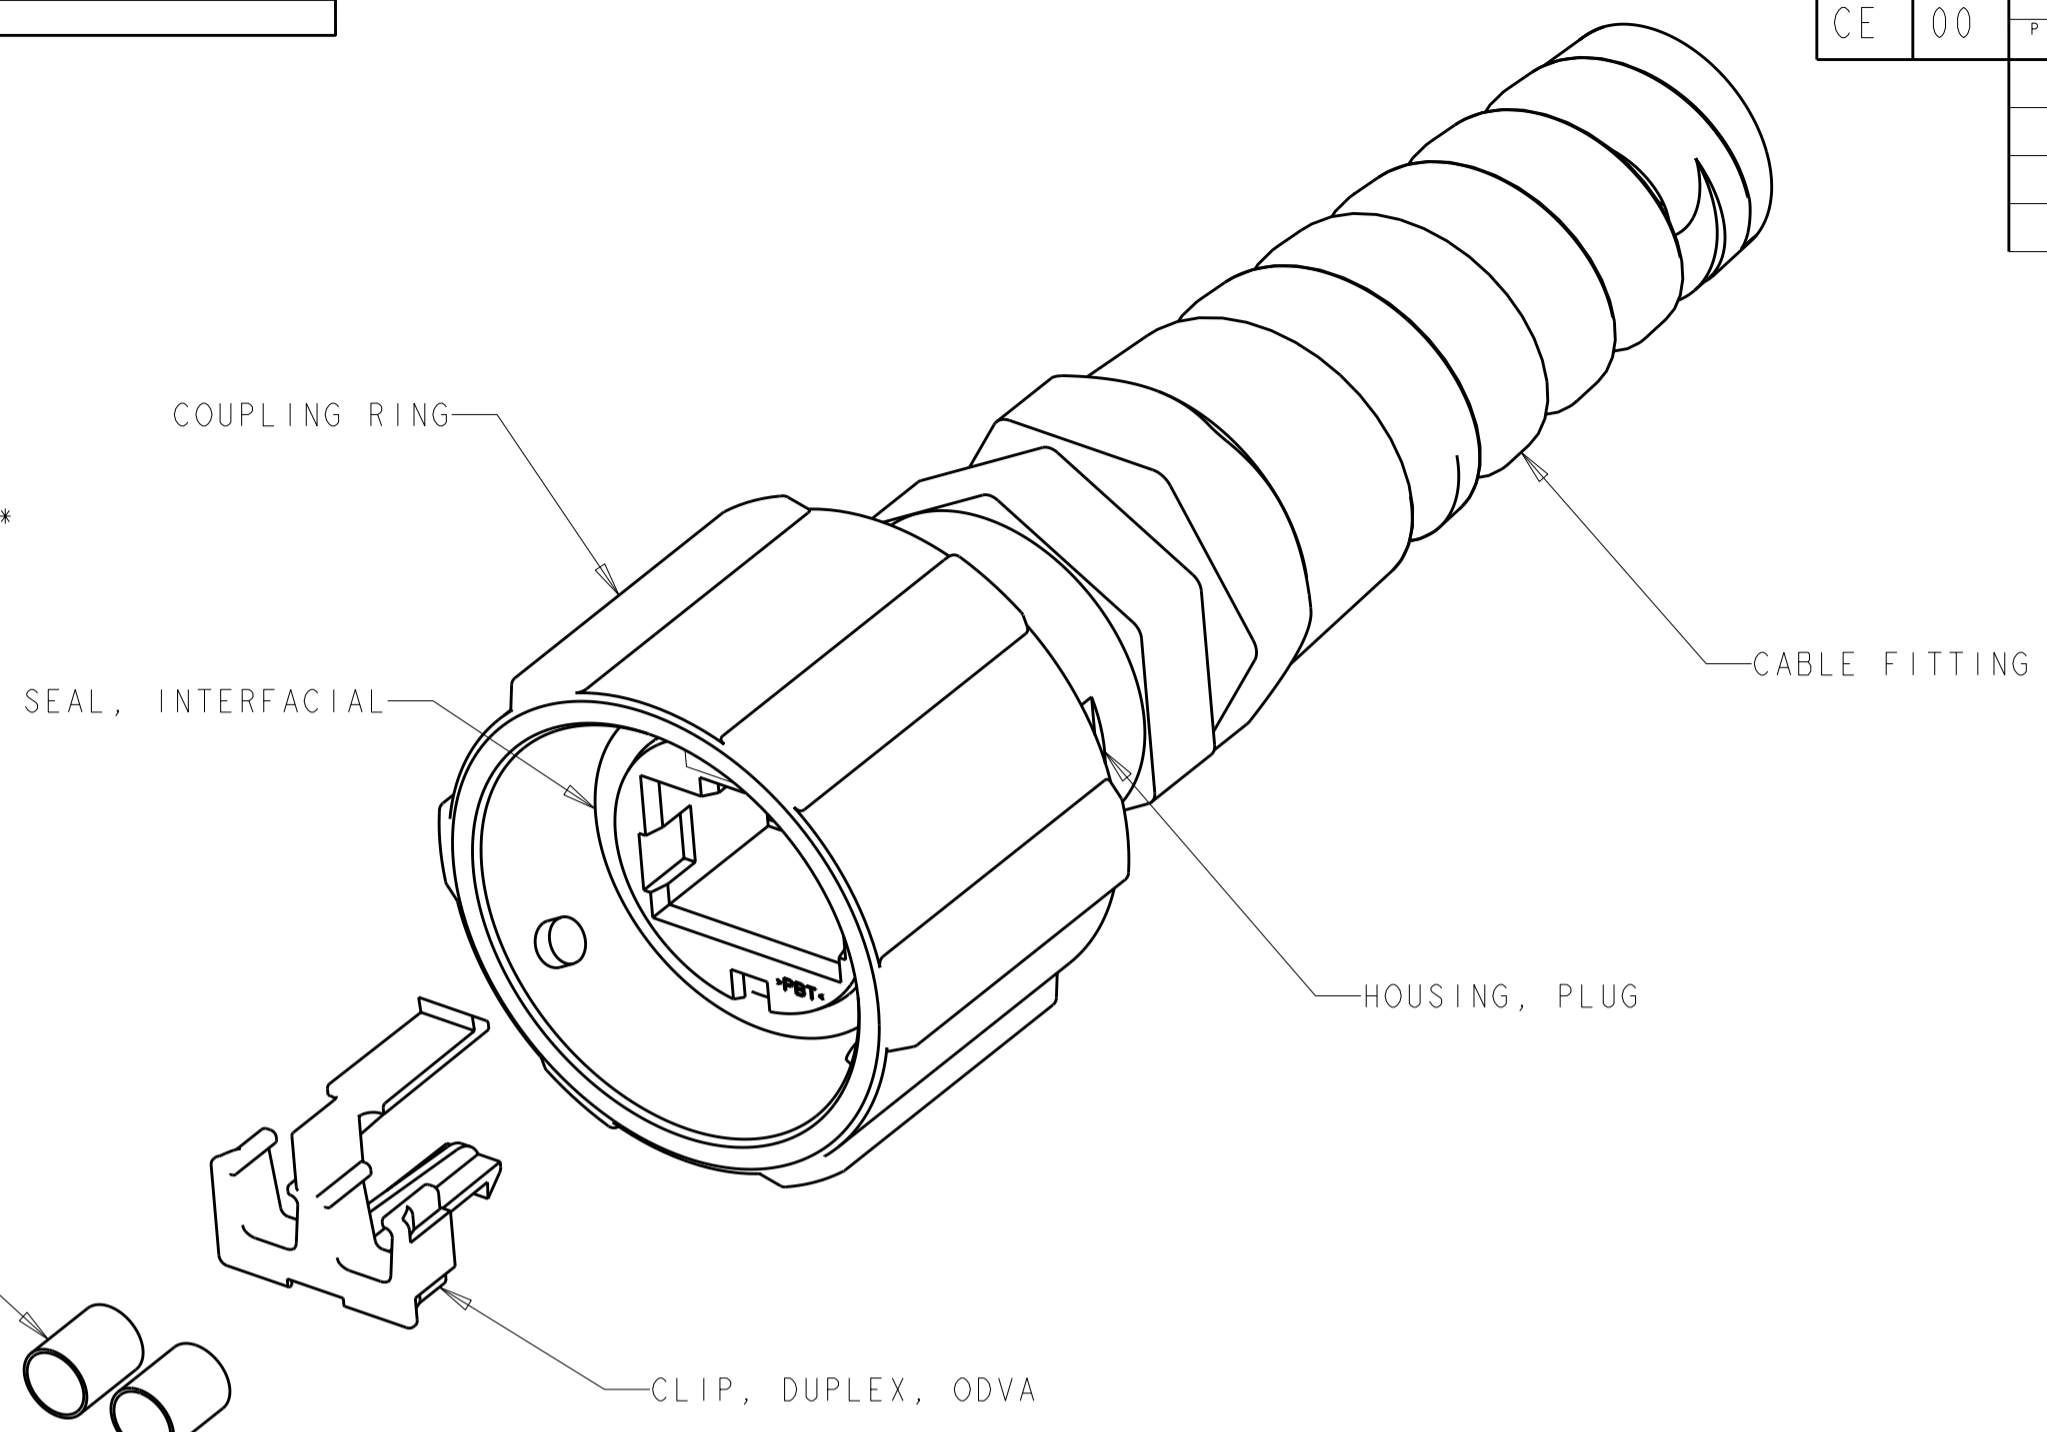

THIS DRAWING IS UNPUBLISHED. RELEASED FOR PUBLICATION 20
© COPYRIGHT 20 BY - ALL RIGHTS RESERVED.

LOC	DIST	REVISIONS			
P	LTR	DESCRIPTION	DATE	DWN	APVD
CE	00				
	AI	REVISED PER ECO-11-005027	15MAR2011	RK	HMR

MATERIAL:
PLUG HOUSING: PBT, COLOR: BLACK*
COUPLING RING: PBT, COLOR: BLACK*
CABLE FITTING: NYLON 6/6, COLOR: BLACK
INTERFACIAL SEAL: SILICONE, COLOR: RED/ORANGE
CRIMP EYELET: BRASS, TIN PLATED
DUPLEX CLIP: PC, COLOR: BLACK*

LC PLUG ASSEMBLY:
HOUSING: PET, COLOR: (-1) MM BEIGE, (-2) SM BLUE*
FERRULE SUB ASSY: ZIRCONIA/ METAL
COMPRESSION SPRING: SST
INNER TUBING: PTFE*
REAR BODY: METAL
PROTECTIVE CAP: PPSU, COLOR: BLACK

*UL 94 V-0 RATED AT QUALIFYING THICKNESS.

SINGLEMODE	1828618-2
MULTIMODE	1828618-1
DESCRIPTION	PART NO

THIS DRAWING IS A CONTROLLED DOCUMENT.

DWN	D. ERDMAN	19MAY2005
CHK	M. GURRERI	19MAY2005
APVD	D. BAECHEL	19MAY2005

STE TE Connectivity

NAME: KIT, PLUG, INDUSTRIAL DUPLEX LC ODVA

SIZE	CAGE CODE	DRAWING NO	RESTRICTED TO
A2	00779	C-1828618	-

CUSTOMER DRAWING SCALE 5:2 SHEET 1 OF 1 REV AI