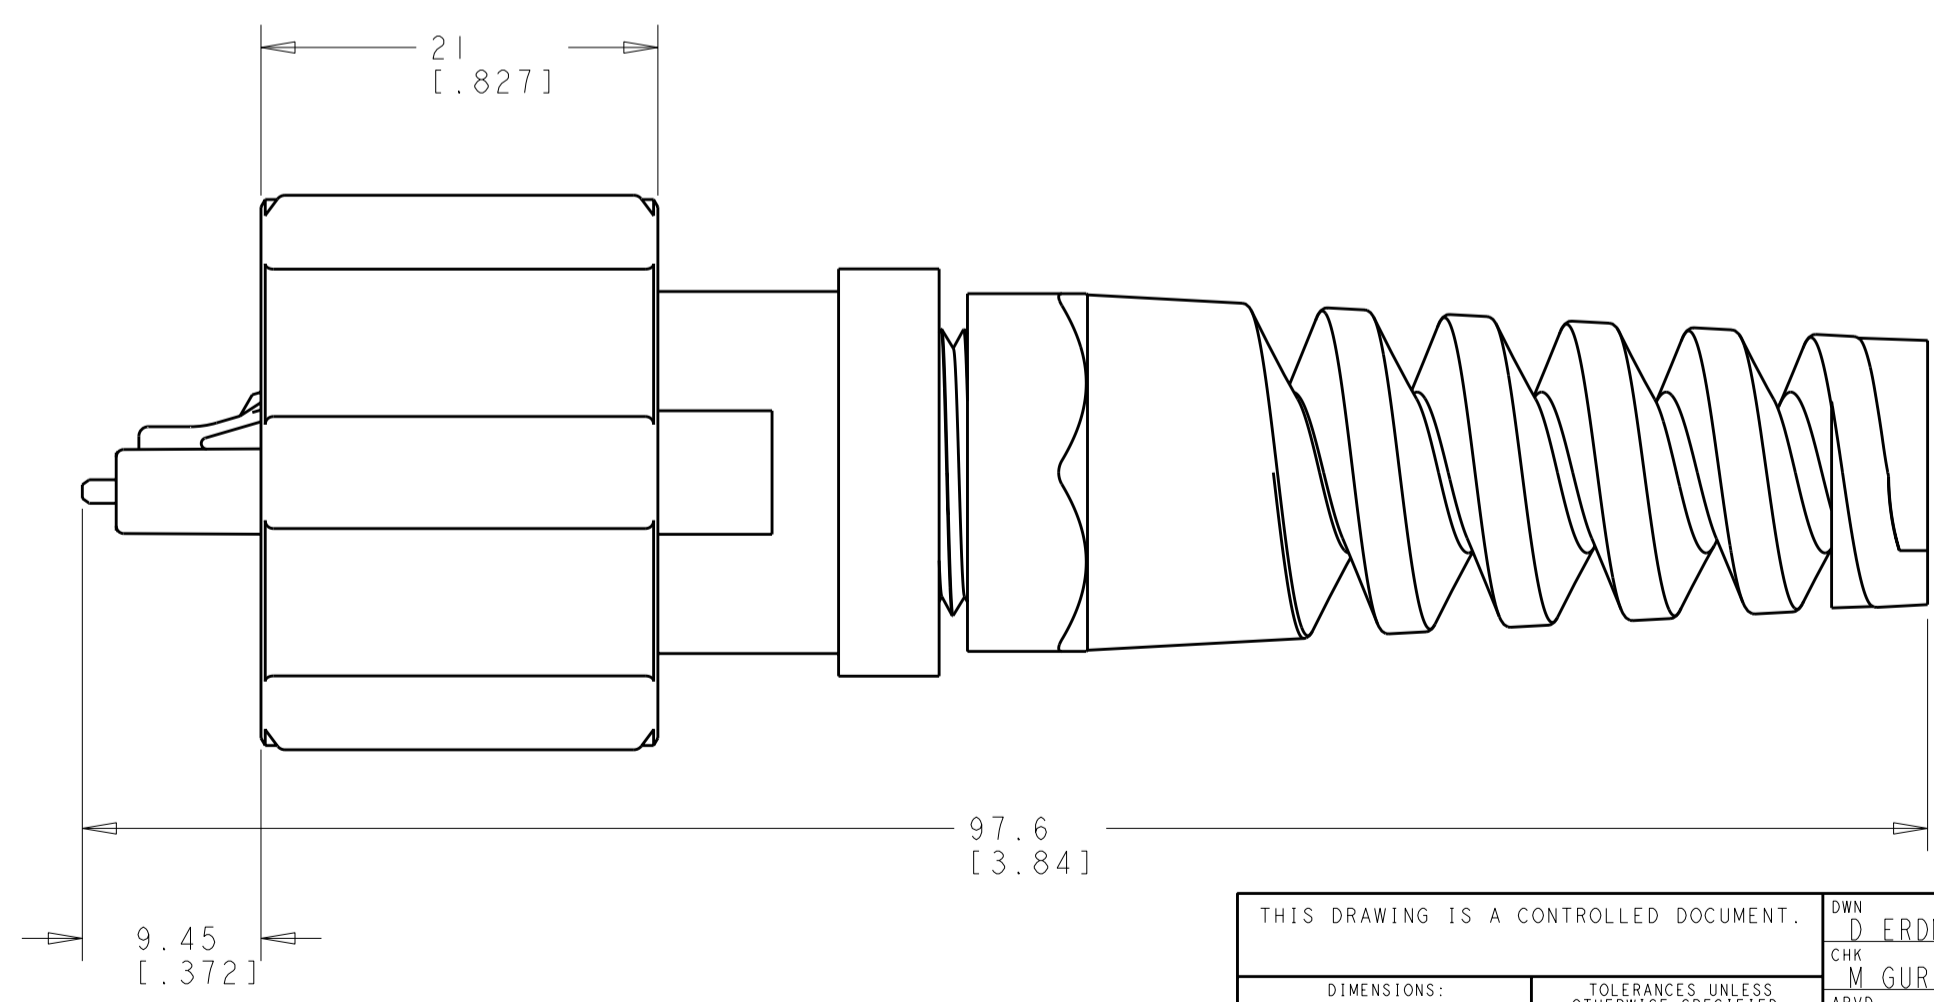

THIS DRAWING IS UNPUBLISHED. RELEASED FOR PUBLICATION 20
© COPYRIGHT 20 BY - ALL RIGHTS RESERVED.

LOC	DIST	REVISIONS			
P	LTR	DESCRIPTION	DATE	DWN	APVD
CE	00				
	AI	REVISED PER ECO-11-005027	15MAR2011	RK	HMR

MATERIAL:
PLUG HOUSING: PBT, COLOR: BLACK*
COUPLING RING: PBT, COLOR: BLACK*
CABLE FITTING: NYLON 6/6, COLOR: BLACK
INTERFACIAL SEAL: SILICONE, COLOR: RED/ORANGE
CRIMP EYELET: BRASS, TIN PLATED
DUPLEX CLIP: PC, COLOR: BLACK*

LC PLUG ASSEMBLY:
HOUSING: PET, COLOR: (-1) MM BEIGE, (-2) SM BLUE*
FERRULE SUB ASSY: ZIRCONIA/ METAL
COMPRESSION SPRING: SST
INNER TUBING: PTFE*
REAR BODY: METAL
PROTECTIVE CAP: PPSU, COLOR: BLACK

*UL 94 V-0 RATED AT QUALIFYING THICKNESS.

SINGLEMODE	1828618-2
MULTIMODE	1828618-1
DESCRIPTION	PART NO

THIS DRAWING IS A CONTROLLED DOCUMENT.

DWN	D. ERDMAN	19MAY2005
CHK	M. GURRERI	19MAY2005
APVD	D. BAECHEL	19MAY2005

STE TE Connectivity

NAME: KIT, PLUG, INDUSTRIAL DUPLEX LC ODVA

SIZE	CAGE CODE	DRAWING NO	RESTRICTED TO
A2	00779	C-1828618	-

CUSTOMER DRAWING SCALE 5:2 SHEET 1 OF 1 REV AI