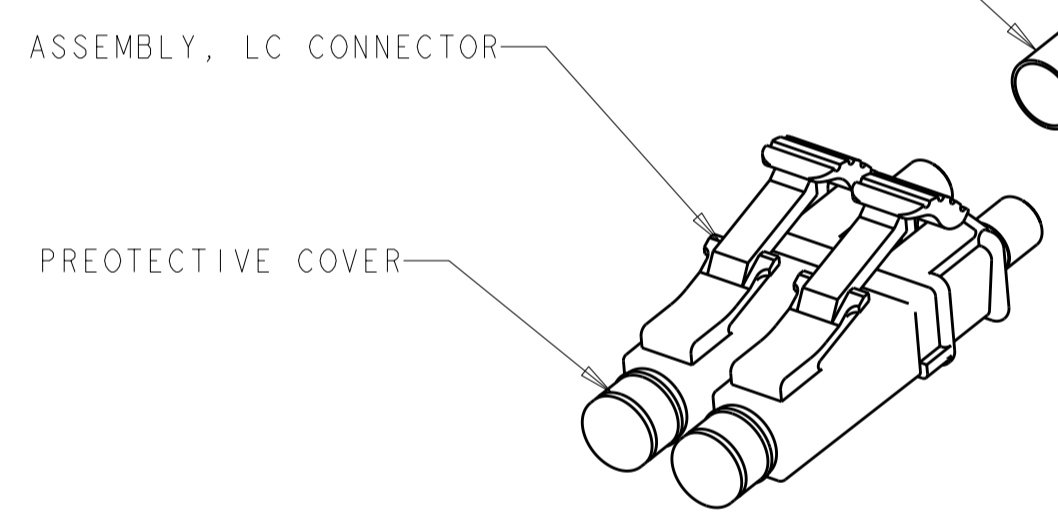

THIS DRAWING IS UNPUBLISHED. RELEASED FOR PUBLICATION 20
© COPYRIGHT 20 BY - ALL RIGHTS RESERVED.

LOC	DIST	REVISIONS			
P	LTR	DESCRIPTION	DATE	DWN	APVD
CE	00				
	AI	REVISED PER ECO-11-005027	15MAR2011	RK	HMR

MATERIAL:
PLUG HOUSING: PBT, COLOR: BLACK*
COUPLING RING: PBT, COLOR: BLACK*
CABLE FITTING: NYLON 6/6, COLOR: BLACK
INTERFACIAL SEAL: SILICONE, COLOR: RED/ORANGE
CRIMP EYELET: BRASS, TIN PLATED
DUPLEX CLIP: PC, COLOR: BLACK*

LC PLUG ASSEMBLY:
HOUSING: PET, COLOR: (-1) MM BEIGE, (-2) SM BLUE*
FERRULE SUB ASSY: ZIRCONIA/ METAL
COMPRESSION SPRING: SST
INNER TUBING: PTFE*
REAR BODY: METAL
PROTECTIVE CAP: PPSU, COLOR: BLACK

*UL 94 V-0 RATED AT QUALIFYING THICKNESS.

SINGLEMODE	1828618-2
MULTIMODE	1828618-1
DESCRIPTION	PART NO

THIS DRAWING IS A CONTROLLED DOCUMENT.

DWN	D. ERDMAN	19MAY2005
CHK	M. GURRERI	19MAY2005
APVD	D. BAECHEL	19MAY2005

STE TE Connectivity

NAME: KIT, PLUG, INDUSTRIAL DUPLEX LC ODVA

SIZE	CAGE CODE	DRAWING NO	RESTRICTED TO
A2	00779	C-1828618	-

CUSTOMER DRAWING SCALE 5:2 SHEET 1 OF 1 REV AI