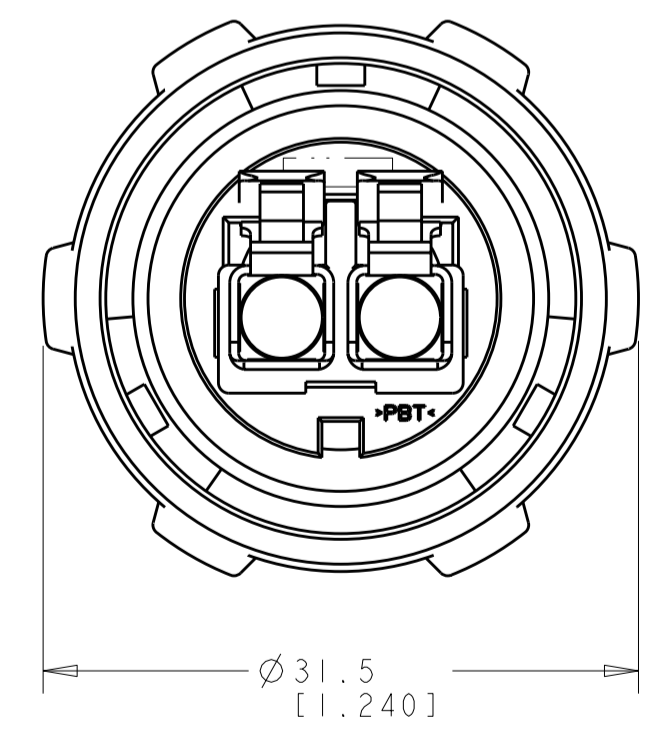

THIS DRAWING IS UNPUBLISHED. RELEASED FOR PUBLICATION 20
© COPYRIGHT 20 BY - ALL RIGHTS RESERVED.

LOC	DIST	REVISIONS			
P	LTR	DESCRIPTION	DATE	DWN	APVD
CE	00				
	AI	REVISED PER ECO-11-005027	15MAR2011	RK	HMR

MATERIAL:
PLUG HOUSING: PBT, COLOR: BLACK*
COUPLING RING: PBT, COLOR: BLACK*
CABLE FITTING: NYLON 6/6, COLOR: BLACK
INTERFACIAL SEAL: SILICONE, COLOR: RED/ORANGE
CRIMP EYELET: BRASS, TIN PLATED
DUPLEX CLIP: PC, COLOR: BLACK*

LC PLUG ASSEMBLY:
HOUSING: PET, COLOR: (-1) MM BEIGE, (-2) SM BLUE*
FERRULE SUB ASSY: ZIRCONIA/ METAL
COMPRESSION SPRING: SST
INNER TUBING: PTFE*
REAR BODY: METAL
PROTECTIVE CAP: PPSU, COLOR: BLACK

*UL 94 V-0 RATED AT QUALIFYING THICKNESS.

SINGLEMODE	1828618-2
MULTIMODE	1828618-1
DESCRIPTION	PART NO

THIS DRAWING IS A CONTROLLED DOCUMENT.

DWN	D. ERDMAN	19MAY2005
CHK	M. GURRERI	19MAY2005
APVD	D. BAECHEL	19MAY2005

STE TE Connectivity

NAME: KIT, PLUG, INDUSTRIAL DUPLEX LC ODVA

SIZE	CAGE CODE	DRAWING NO	RESTRICTED TO
A2	00779	C-1828618	-

CUSTOMER DRAWING SCALE 5:2 SHEET 1 OF 1 REV AI