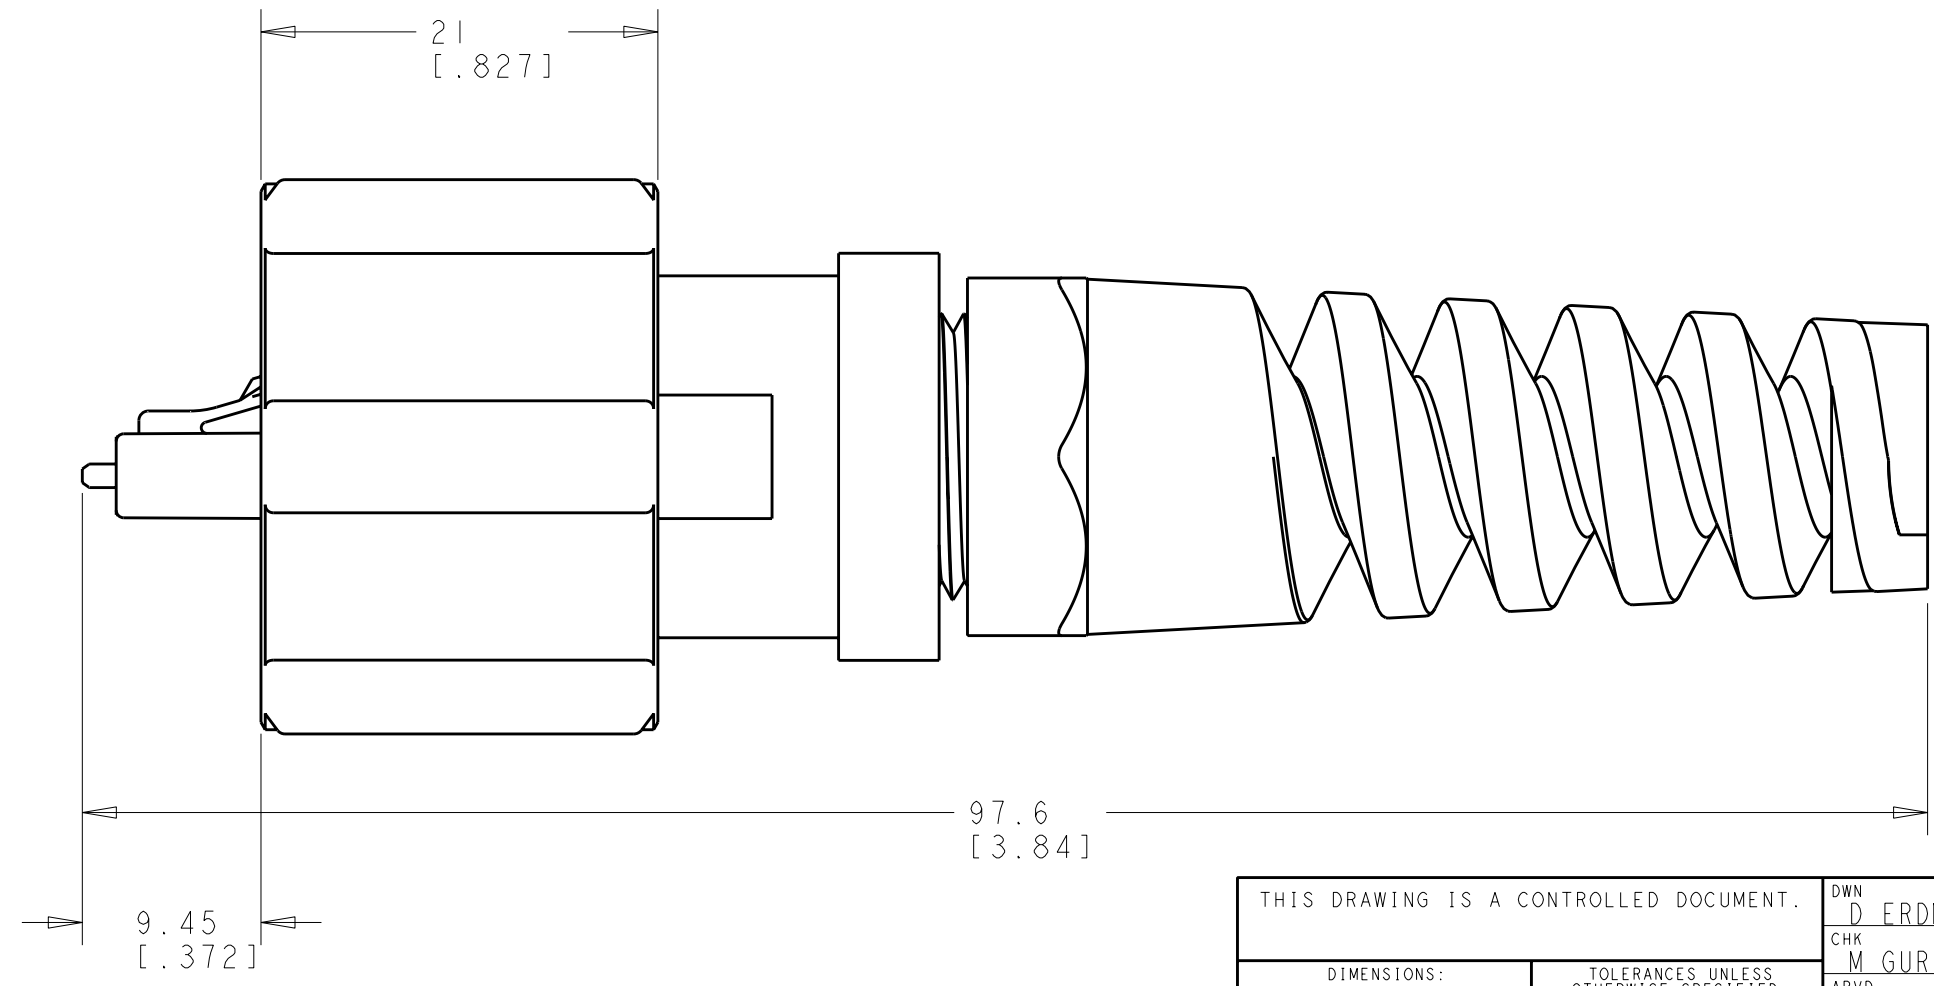

MATERIAL:
 PLUG HOUSING: PBT, COLOR: BLACK*
 COUPLING RING: PBT, COLOR: BLACK*
 CABLE FITTING: NYLON 6/6, COLOR: BLACK
 INTERFACIAL SEAL: SILICONE, COLOR: RED/ORANGE
 CRIMP EYELET: BRASS, TIN PLATED
 DUPLEX CLIP: PC, COLOR: BLACK*

*UL 94 V-0 RATED AT QUALIFYING THICKNESS.

SINGLEMODE	1828618-2
MULTIMODE	1828618-1
DESCRIPTION	PART NO

THIS DRAWING IS A CONTROLLED DOCUMENT.		DWN D. ERDMAN 19MAY2005	TE Connectivity	
DIMENSIONS: mm [IN]		CHK M. GURRERI 19MAY2005		
TOLERANCES UNLESS OTHERWISE SPECIFIED:		APVD D. BAECHEL 19MAY2005	NAME KIT, PLUG, INDUSTRIAL DUPLEX LC ODVA	
0 PLC ±0.1		PRODUCT SPEC	SIZE	
1 PLC ±0.1		APPLICATION SPEC	CAGE CODE	
2 PLC ±0.1		WEIGHT	DRAWING NO	
3 PLC ±		CUSTOMER DRAWING	RESTRICTED TO	
4 PLC ±			A200779C-1828618	
ANGLES ±			SCALE 5:2 SHEET 1 OF 1 REV AI	
FINISH ±				