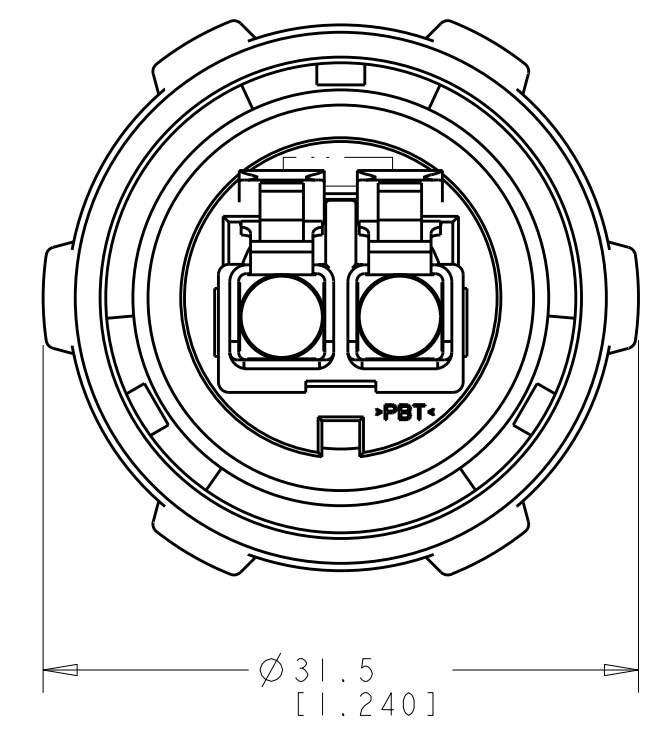

MATERIAL:
 PLUG HOUSING: PBT, COLOR: BLACK*
 COUPLING RING: PBT, COLOR: BLACK*
 CABLE FITTING: NYLON 6/6, COLOR: BLACK
 INTERFACIAL SEAL: SILICONE, COLOR: RED/ORANGE
 CRIMP EYELET: BRASS, TIN PLATED
 DUPLEX CLIP: PC, COLOR: BLACK*

LC PLUG ASSEMBLY:
 HOUSING: PET, COLOR: (-1) MM BEIGE, (-2) SM BLUE*
 FERRULE SUB ASSY: ZIRCONIA/ METAL
 COMPRESSION SPRING: SST
 INNER TUBING: PTFE*
 REAR BODY: METAL
 PROTECTIVE CAP: PPSU, COLOR: BLACK

*UL 94 V-0 RATED AT QUALIFYING THICKNESS.

SINGLEMODE	1828618-2
MULTIMODE	1828618-1
DESCRIPTION	PART NO

THIS DRAWING IS A CONTROLLED DOCUMENT.		DWN D. ERDMAN 19MAY2005	TE Connectivity	
DIMENSIONS: mm [IN]		CHK M. GURRERI 19MAY2005		
TOLERANCES UNLESS OTHERWISE SPECIFIED:		APVD D. BAECHEL 19MAY2005	NAME KIT, PLUG, INDUSTRIAL DUPLEX LC ODVA	
0 PLC ±0.1		PRODUCT SPEC	SIZE	
1 PLC ±0.1		APPLICATION SPEC	CAGE CODE	
2 PLC ±0.1		WEIGHT	DRAWING NO	
3 PLC ±		CUSTOMER DRAWING	RESTRICTED TO	
4 PLC ±			A200779C-1828618	
ANGLES ±			SCALE 5:2 SHEET 1 OF 1 REV AI	
FINISH ±				