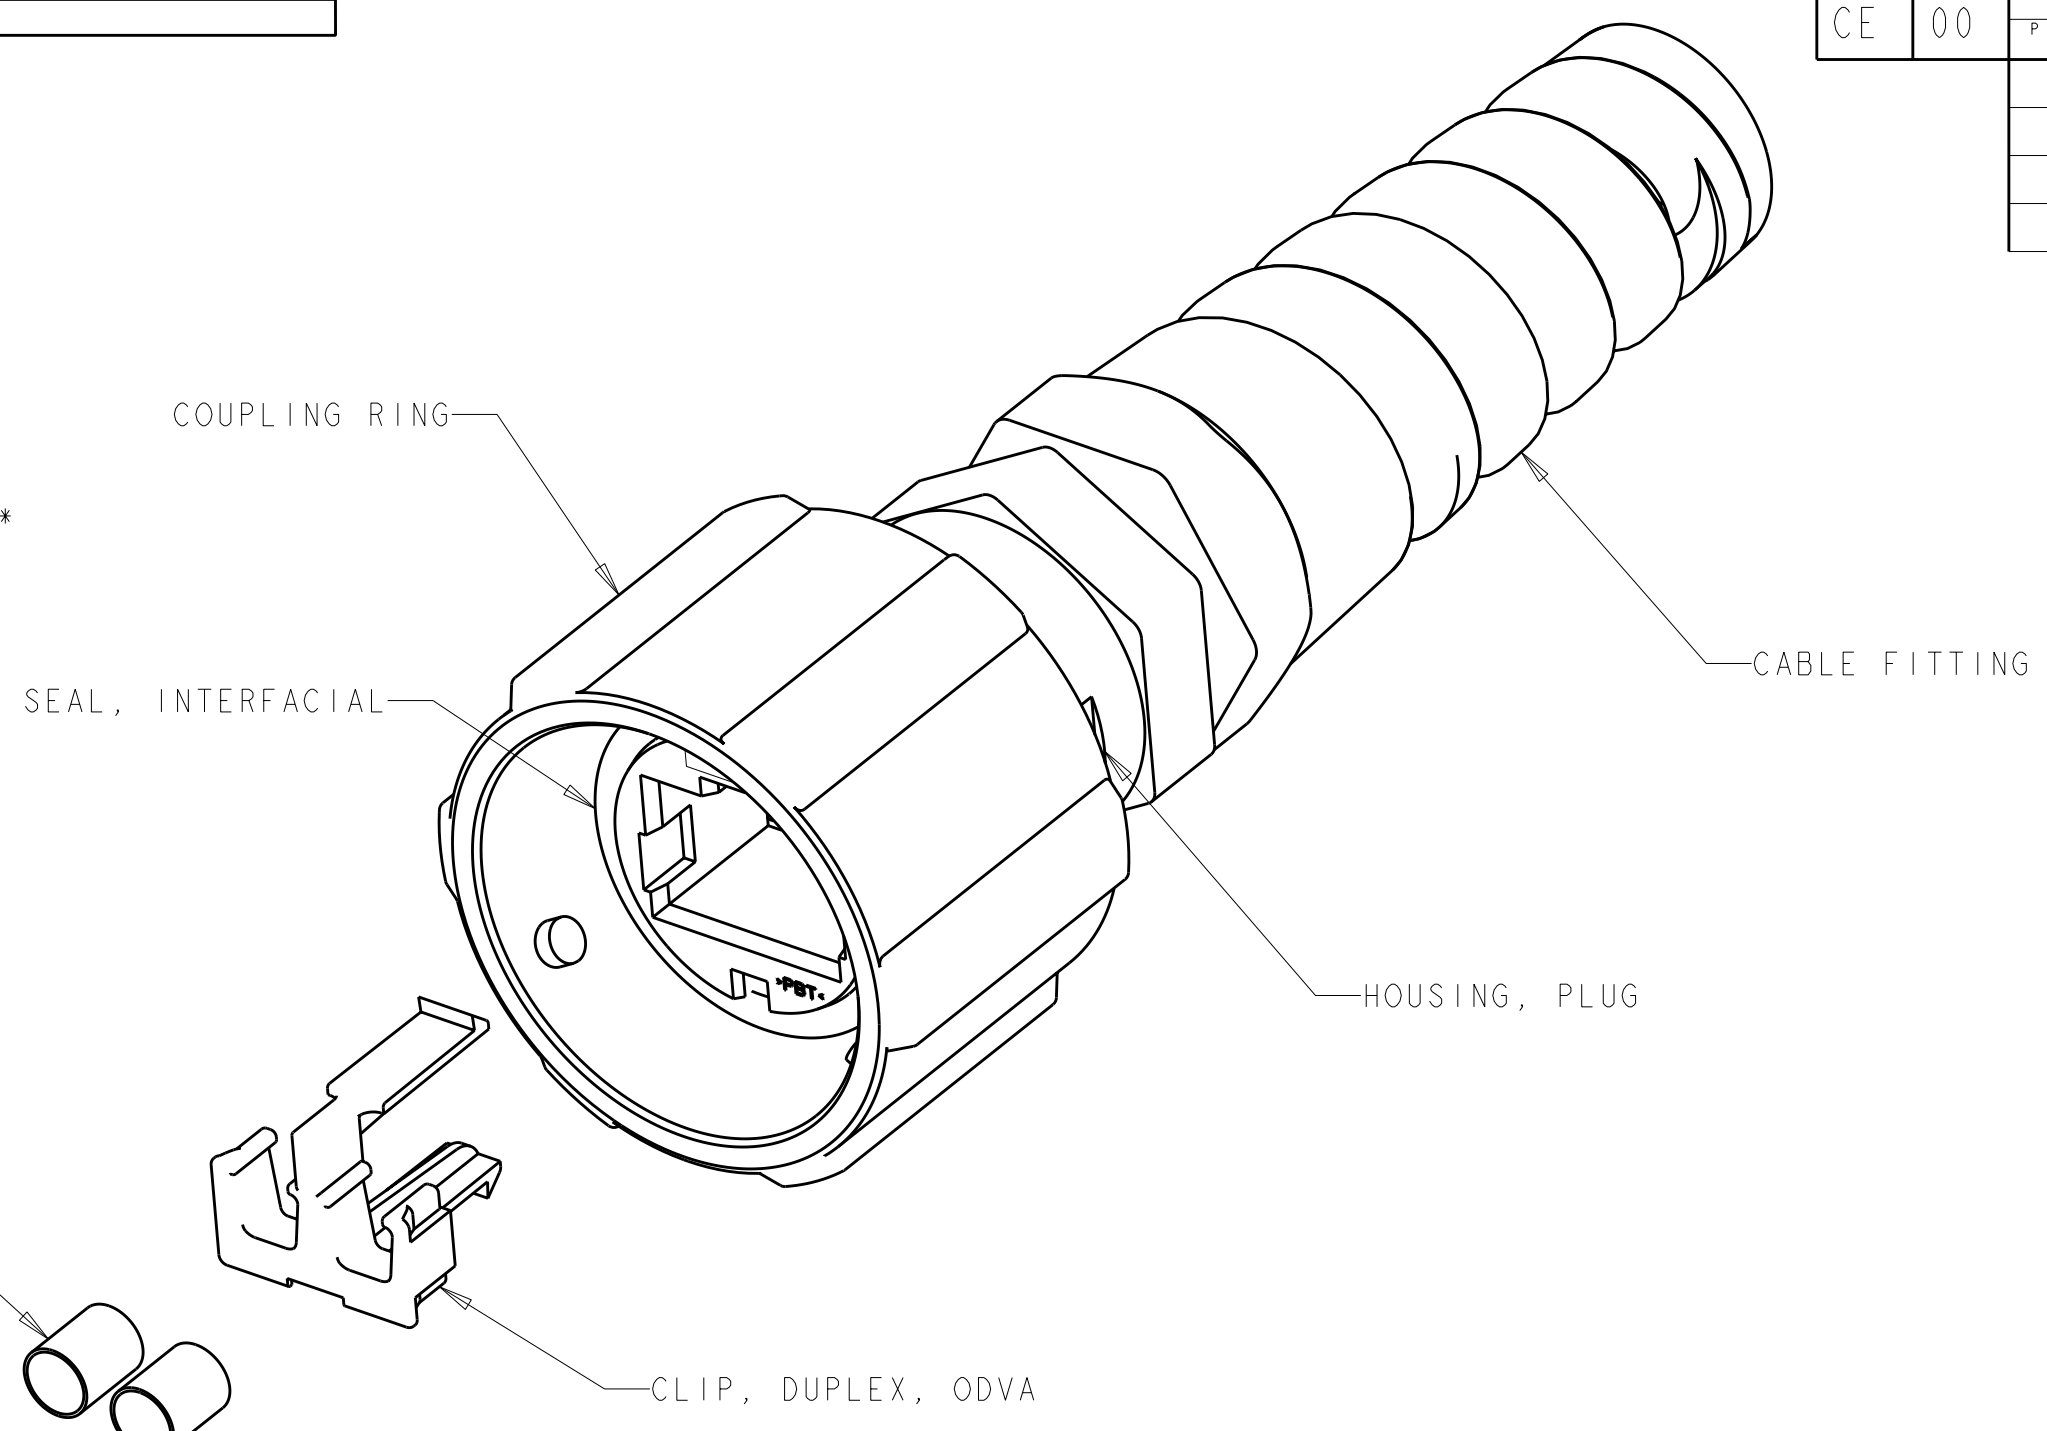

MATERIAL:
 PLUG HOUSING: PBT, COLOR: BLACK*
 COUPLING RING: PBT, COLOR: BLACK*
 CABLE FITTING: NYLON 6/6, COLOR: BLACK
 INTERFACIAL SEAL: SILICONE, COLOR: RED/ORANGE
 CRIMP EYELET: BRASS, TIN PLATED
 DUPLEX CLIP: PC, COLOR: BLACK*

LC PLUG ASSEMBLY:
 HOUSING: PET, COLOR: (-1) MM BEIGE, (-2) SM BLUE*
 FERRULE SUB ASSY: ZIRCONIA/ METAL
 COMPRESSION SPRING: SST
 INNER TUBING: PTFE*
 REAR BODY: METAL
 PROTECTIVE CAP: PPSU, COLOR: BLACK

*UL 94 V-0 RATED AT QUALIFYING THICKNESS.

SINGLEMODE	1828618-2
MULTIMODE	1828618-1
DESCRIPTION	PART NO

THIS DRAWING IS A CONTROLLED DOCUMENT.		DWN D. ERDMAN 19MAY2005	TE Connectivity	
DIMENSIONS: mm [IN]		CHK M. GURRERI 19MAY2005		
TOLERANCES UNLESS OTHERWISE SPECIFIED:		APVD D. BAECHEL 19MAY2005	NAME KIT, PLUG, INDUSTRIAL DUPLEX LC ODVA	
0 PLC ±0.1		PRODUCT SPEC	SIZE	
1 PLC ±0.1		APPLICATION SPEC	CAGE CODE	
2 PLC ±0.1		WEIGHT	DRAWING NO	
3 PLC ±		CUSTOMER DRAWING	RESTRICTED TO	
4 PLC ±			A200779C-1828618	
ANGLES ±			SCALE 5:2 SHEET 1 OF 1 REV AI	
FINISH ±				