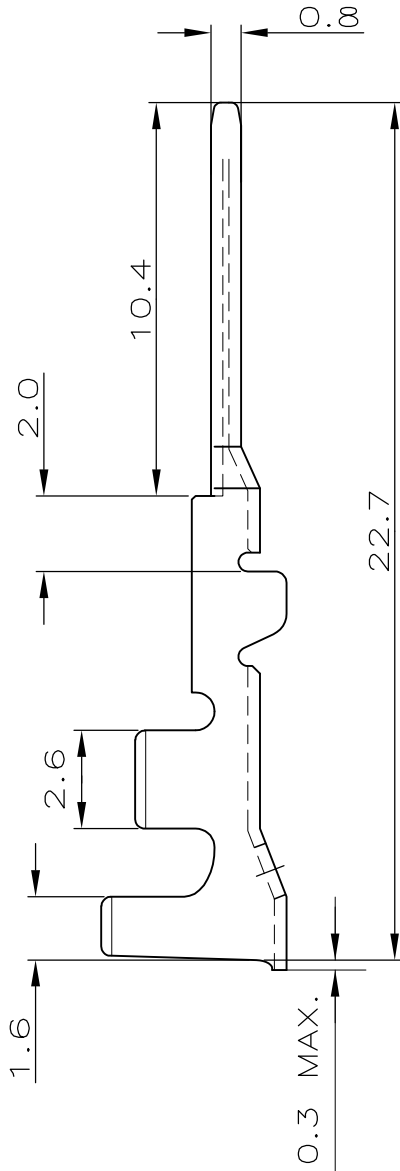

**METRIC**

LOC

DIST

REVISIONS

P	LTR	DESCRIPTION	DATE	DWN	APVD
	C1	REVISED PER ECO-11-005033	1APR11	RK	HMR

PARTIAL SECTION A-A

PARTIAL SECTION B-B

RICAVATO DAL P/N 282109-1  
(MADE FROM P/N 282109-1)

ADATTO PER GOMMINO PASSACAVO 281934-...  
(SUITABLE FOR SINGLE WIRE SEAL 281934-...)

DIAM. ISOLANTE  
(INS. DIA. RANGE)

RANGO FILO  
(WIRE RANGE)

0.75-1.5mm<sup>2</sup>

PRESTAGNATO (PRE-TIN PLTD.)	OTTONE (BRASS)	① 183024-1
FINITURA / COLORE (FINISH / COLOUR)	MATERIALE (MATERIAL)	NUMERO (PART NUMBER)

CUSTOMER DWG.  
FOR REFERENCE ONLY

DISEGNO PER CLIENTE  
SOLO PER RIFERIMENTO

DIMENSIONS:

mm

DWN BASSANO 9 NOV.90

MATERIAL - FINISH -

CHK A.BRUNI 9 NOV.90

APVD -

PRODUCT SPEC -

APPLICATION SPEC -

WEIGHT -

NAME  
MINI MIC SRS TAB CONTACT  
(LOOSE PIECE VERSION)

SIZE	CAGE CODE	DRAWING NO	RESTRICTED TO
A4	00779	C-183024	-

TE Connectivity

TOLERANCES UNLESS OTHERWISE SPECIFIED:	
0 PLC	± -
1 PLC	± 0.3
2 PLC	± -
3 PLC	± -
4 PLC	± -
ANGLES	± 2'