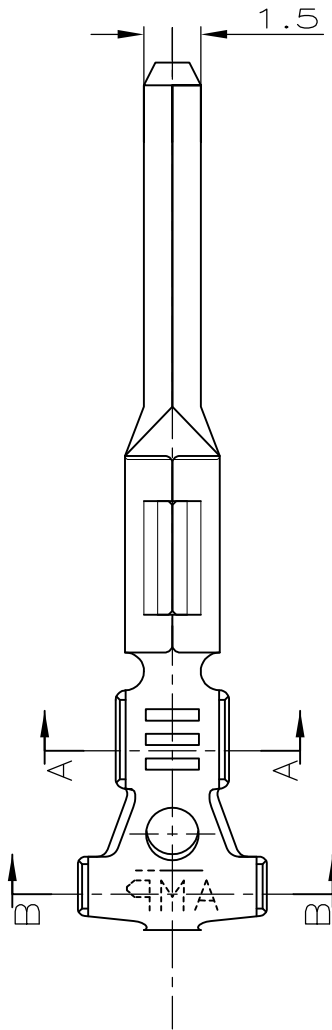

**METRIC**

LOC

DIST

REVISIONS

P	LTR	DESCRIPTION	DATE	DWN	APVD
	C1	REVISED PER ECO-11-005033	1APR11	RK	HMR

PARTIAL SECTION A-A

PARTIAL SECTION B-B

RICAVATO DAL P/N 282109-1  
(MADE FROM P/N 282109-1)

ADATTO PER GOMMINO PASSACAVO 281934-...  
(SUITABLE FOR SINGLE WIRE SEAL 281934-...)

DIAM. ISOLANTE  
(INS. DIA. RANGE)

RANGO FILO  
(WIRE RANGE)

0.75-1.5mm<sup>2</sup>

PRESTAGNATO (PRE-TIN PLTD.)	OTTONE (BRASS)	① 183024-1
FINITURA / COLORE (FINISH / COLOUR)	MATERIALE (MATERIAL)	NUMERO (PART NUMBER)

CUSTOMER DWG.  
FOR REFERENCE ONLY

DISEGNO PER CLIENTE  
SOLO PER RIFERIMENTO

DIMENSIONS:

mm

DWN BASSANO 9 NOV.90

MATERIAL - FINISH -

CHK A.BRUNI 9 NOV.90

APVD -

PRODUCT SPEC -

APPLICATION SPEC -

WEIGHT -

NAME  
MINI MIC SRS TAB CONTACT  
(LOOSE PIECE VERSION)

SIZE	CAGE CODE	DRAWING NO	RESTRICTED TO
A4	00779	C-183024	-

TE Connectivity

TOLERANCES UNLESS OTHERWISE SPECIFIED:	
0 PLC	± -
1 PLC	± 0.3
2 PLC	± -
3 PLC	± -
4 PLC	± -
ANGLES	± 2'