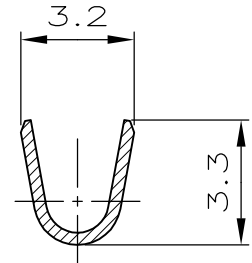

**METRIC**

LOC

DIST

REVISIONS

P	LTR	DESCRIPTION	DATE	DWN	APVD
	C1	REVISED PER ECO-11-005033	1APR11	RK	HMR

PARTIAL SECTION A-A

PARTIAL SECTION B-B

RICAVATO DAL P/N 282109-1  
(MADE FROM P/N 282109-1)

ADATTO PER GOMMINO PASSACAVO 281934-...  
(SUITABLE FOR SINGLE WIRE SEAL 281934-...)

DIAM. ISOLANTE  
(INS. DIA. RANGE)

RANGO FILO  
(WIRE RANGE)

0.75-1.5mm<sup>2</sup>

PRESTAGNATO (PRE-TIN PLTD.)	OTTONE (BRASS)	① 183024-1
FINITURA / COLORE (FINISH / COLOUR)	MATERIALE (MATERIAL)	NUMERO (PART NUMBER)

CUSTOMER DWG.  
FOR REFERENCE ONLY

DISEGNO PER CLIENTE  
SOLO PER RIFERIMENTO

DIMENSIONS:

mm

DWN BASSANO 9 NOV.90

MATERIAL - FINISH -

CHK A.BRUNI 9 NOV.90

APVD -

PRODUCT SPEC -

APPLICATION SPEC -

WEIGHT -

NAME  
MINI MIC SRS TAB CONTACT  
(LOOSE PIECE VERSION)

SIZE	CAGE CODE	DRAWING NO	RESTRICTED TO
A4	00779	C-183024	-

TE Connectivity

TOLERANCES UNLESS OTHERWISE SPECIFIED:	
0 PLC	± -
1 PLC	± 0.3
2 PLC	± -
3 PLC	± -
4 PLC	± -
ANGLES	± 2'