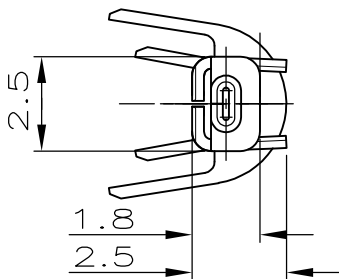

**METRIC**

LOC

DIST

REVISIONS

P	LTR	DESCRIPTION	DATE	DWN	APVD
	C1	REVISED PER ECO-11-005033	1APR11	RK	HMR

PARTIAL SECTION A-A

PARTIAL SECTION B-B

RICAVATO DAL P/N 282109-1  
(MADE FROM P/N 282109-1)

ADATTO PER GOMMINO PASSACAVO 281934-...  
(SUITABLE FOR SINGLE WIRE SEAL 281934-...)

DIAM. ISOLANTE  
(INS. DIA. RANGE)

RANGO FILO  
(WIRE RANGE)

0.75-1.5mm<sup>2</sup>

PRESTAGNATO (PRE-TIN PLTD.)	OTTONE (BRASS)	① 183024-1
FINITURA / COLORE (FINISH / COLOUR)	MATERIALE (MATERIAL)	NUMERO (PART NUMBER)

CUSTOMER DWG.  
FOR REFERENCE ONLY

DISEGNO PER CLIENTE  
SOLO PER RIFERIMENTO

DIMENSIONS:

mm

DWN BASSANO 9 NOV.90

MATERIAL - FINISH -

CHK A.BRUNI 9 NOV.90

APVD -

PRODUCT SPEC -

APPLICATION SPEC -

WEIGHT -

NAME  
MINI MIC SRS TAB CONTACT  
(LOOSE PIECE VERSION)

SIZE	CAGE CODE	DRAWING NO	RESTRICTED TO
A4	00779	C-183024	-

TE Connectivity

TOLERANCES UNLESS OTHERWISE SPECIFIED:	
0 PLC	± -
1 PLC	± 0.3
2 PLC	± -
3 PLC	± -
4 PLC	± -
ANGLES	± 2'