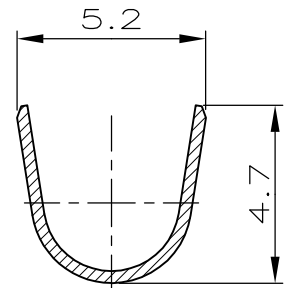

RICAVATO DAL P/N 282109-1
(MADE FROM P/N 282109-1)

ADATTO PER GOMMINO PASSACAVO 281934-...
(SUITABLE FOR SINGLE WIRE SEAL 281934-...)

DIAM. ISOLANTE
(INS. DIA. RANGE)

RANGO FILO
(WIRE RANGE)

0.75-1.5mm²

PRESTAGNATO (PRE-TIN PLTD.)	OTTONE (BRASS)	① 183024-1
FINITURA / COLORE (FINISH / COLOUR)	MATERIALE (MATERIAL)	NUMERO (PART NUMBER)

CUSTOMER DWG.
FOR REFERENCE ONLY

DISEGNO PER CLIENTE
SOLO PER RIFERIMENTO

DIMENSIONS:

mm

DWN BASSANO 9 NOV.90

MATERIAL - FINISH -

CHK A.BRUNI 9 NOV.90

APVD -

PRODUCT SPEC -

APPLICATION SPEC -

WEIGHT -

NAME
MINI MIC SRS TAB CONTACT
(LOOSE PIECE VERSION)

SIZE	CAGE CODE	DRAWING NO	RESTRICTED TO
A4	00779	C-183024	-

TE Connectivity

TOLERANCES UNLESS OTHERWISE SPECIFIED:	
0 PLC	± -
1 PLC	± 0.3
2 PLC	± -
3 PLC	± -
4 PLC	± -
ANGLES	± 2'

CUSTOMER DRAWING

SCALE 5:1 SHEET 1 OF 1 REV C1

THIS DRAWING IS UNPUBLISHED.

ALL RIGHTS RESERVED.

© COPYRIGHT - By -