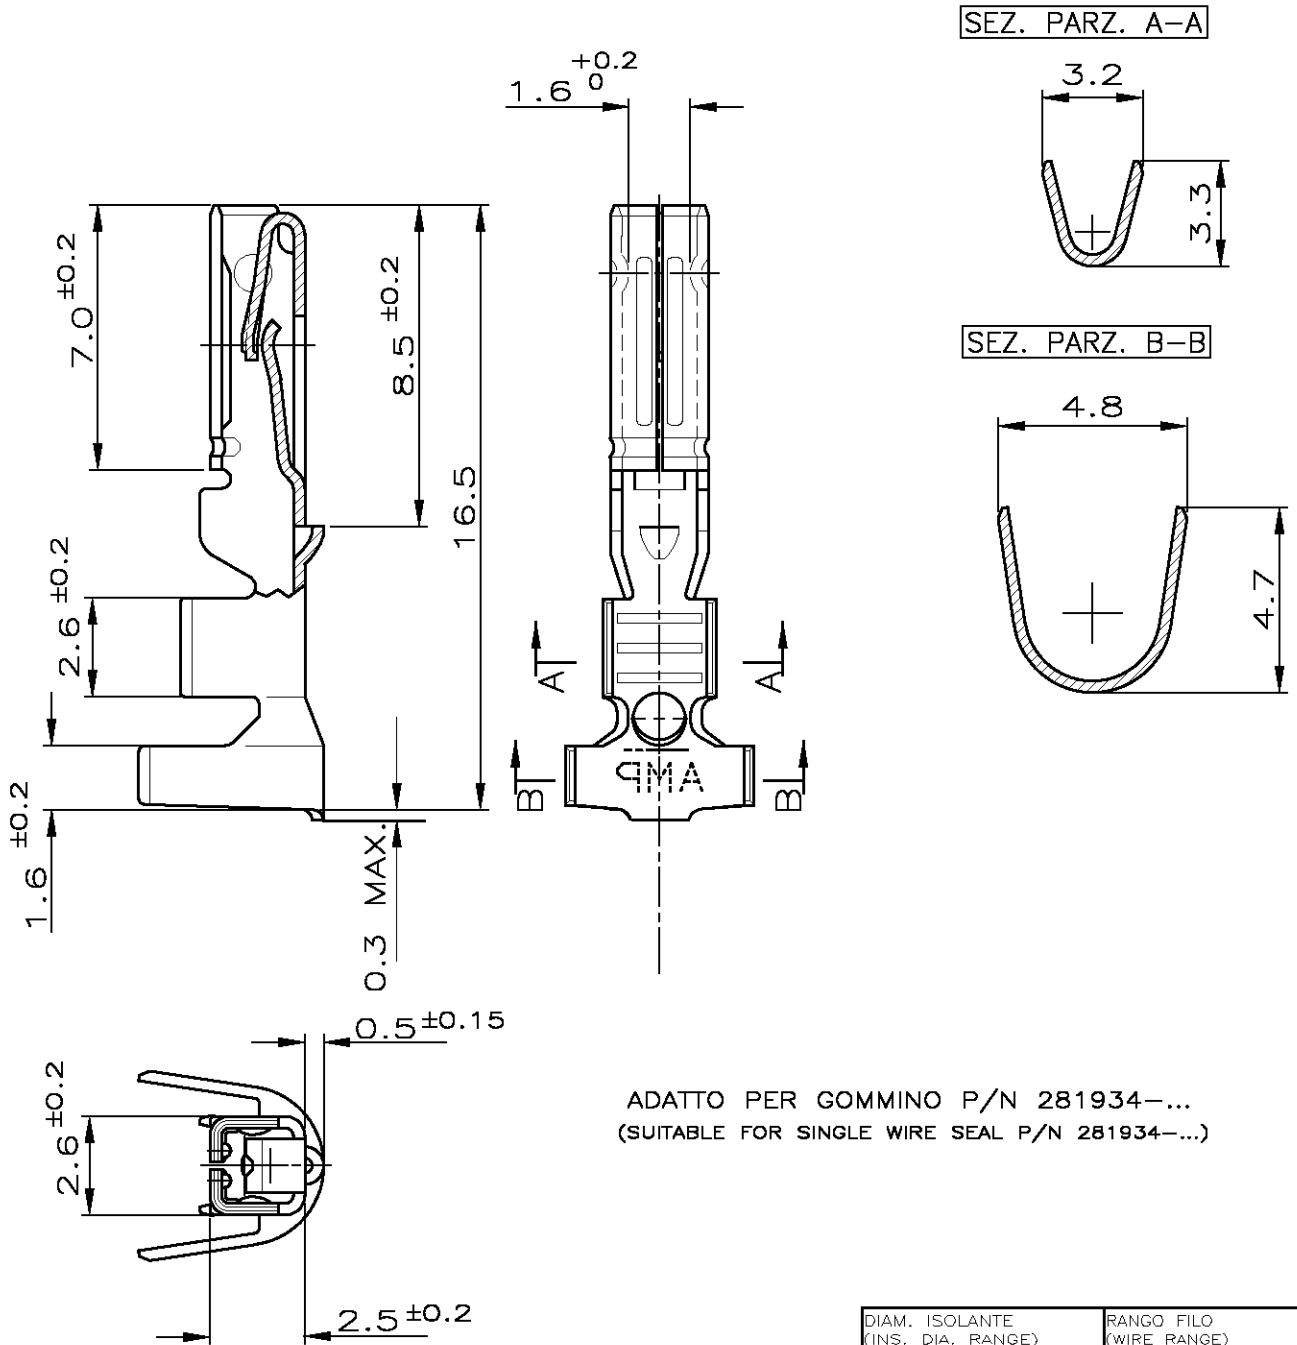

METRIC

LOC	DIST	REVISIONS					
I	—	P	LTR	DESCRIPTION	DATE	DWN	APVD
		C4		REVISED PER ECR-13-003131	20MAY2013	M.G.	M.G.

THIS DRAWING IS A CONTROLLED DOCUMENT.

RELEASED FOR PUBLICATION

ALL RIGHTS RESERVED.

THIS DRAWING IS UNPUBLISHED.

COPYRIGHT - By -

ADATTO PER GOMMINO P/N 281934-...
(SUITABLE FOR SINGLE WIRE SEAL P/N 281934-...)

DIAM. ISOLANTE (INS. DIA. RANGE)	RANGO FILO (WIRE RANGE)
VED. NOTA	0.75-1.5mm ²

CUSTOMER DWG. FOR REFERENCE ONLY	PRE-STAGNATO (PRE-TINNED)	BRONZO FOSFOROSO (PH.BRONZE)	(RICAVATO DA 282110-1) (MADE FROM 282110-1)
	FINITURA / COLORE (FINISH / COLOUR)	MATERIALE (MATERIAL)	NUMERO (PART NUMBER)
DISEGNO PER CLIENTE SOLO PER RIFERIMENTO			183025-1

DIMENSIONS:	
mm	
TOLERANCES UNLESS OTHERWISE SPECIFIED:	
0 PLC	± -
1 PLC	± 0.3
2 PLC	± -
3 PLC	± -
4 PLC	± -
ANGLES	± 2°

DWN	Bassano	9 NOV.90
CHK	Bertini	9 NOV.90
APVD	-	-
PRODUCT SPEC	-	-
APPLICATION SPEC	-	-
WEIGHT	-	-

MATERIAL	-	FINISH	-
(LOOSE PIECE VERSION) MINI MIC SRS REC. CONTACT			
NAME			
SIZE	CAGE CODE	DRAWING NO	RESTRICTED TO
A4	00779	C-183025	-

CUSTOMER DRAWING	SCALE	5:1	SHEET	1 OF 1	REV	C4
------------------	-------	-----	-------	--------	-----	----