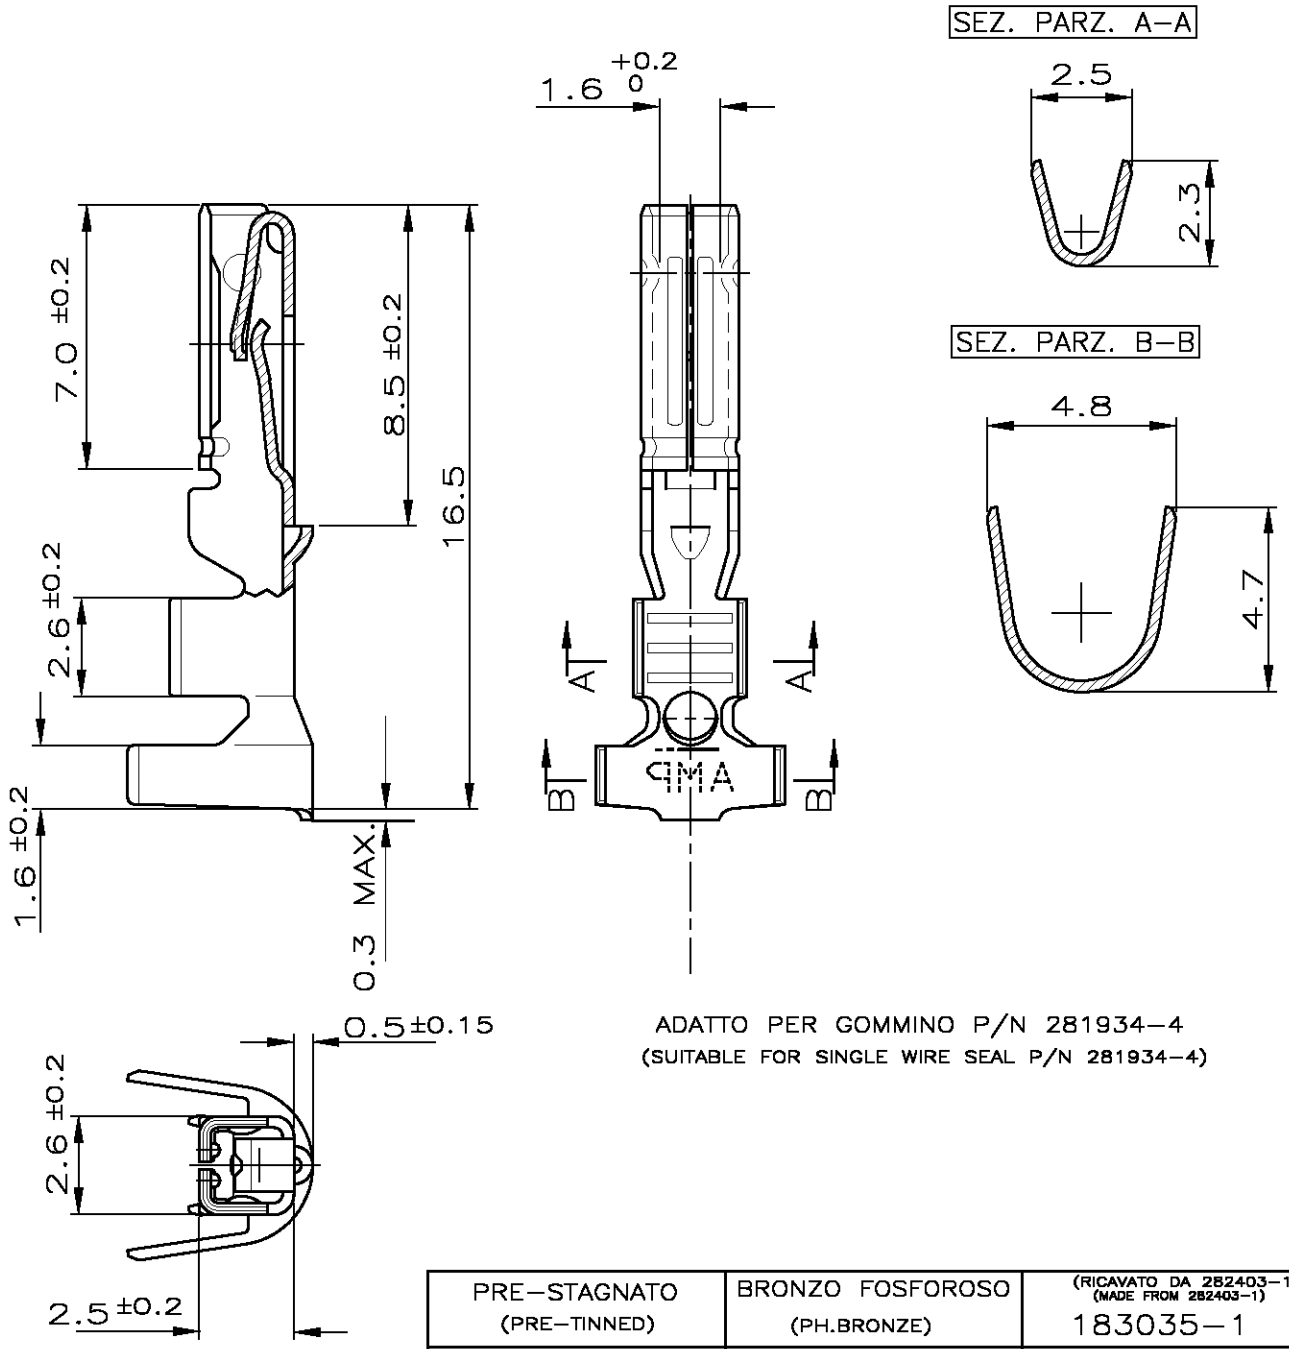

ADATTO PER GOMMINO P/N 281934-4
(SUITABLE FOR SINGLE WIRE SEAL P/N 281934-4)

PRE-STAGNATO (PRE-TINNED)	BRONZO FOSFOROSO (PH.BRONZE)	(RICAVATO DA 282403-1) (MADE FROM 282403-1)
FINITURA / COLORE (FINISH / COLOUR)	MATERIALE (MATERIAL)	NUMERO (PART NUMBER)
		183035-1

DIAM. ISOLANTE (INS. DIA. RANGE)	RANGO FILO (WIRE RANGE)	CUSTOMER DWG. FOR REFERENCE ONLY	DISEGNO PER CLIENTE SOLO PER RIFERIMENTO
VED. NOTA	0.35-0.5mm ²		

DIMENSIONS: mm	DWN	17 MAY 93	MATERIAL	FINISH		
	C.PIA					
TOLERANCES UNLESS OTHERWISE SPECIFIED:	CHK	17 MAY 93	 TE Connectivity			
	A.BRUNI					
0 PLC ± - 1 PLC ± 0.3 2 PLC ± - 3 PLC ± - 4 PLC ± - ANGLES ± 2°	APVD	-	NAME (LOOSE PIECE VERSION) MINI MIC SRS REC. CONTACT			
	PRODUCT SPEC	-				
	APPLICATION SPEC	-	SIZE	CAGE CODE	DRAWING NO	RESTRICTED TO
	WEIGHT	-	A4	00779	C-183035	-
CUSTOMER DRAWING			SCALE	SHEET	REV	
			5:1	1 OF 1	A2	