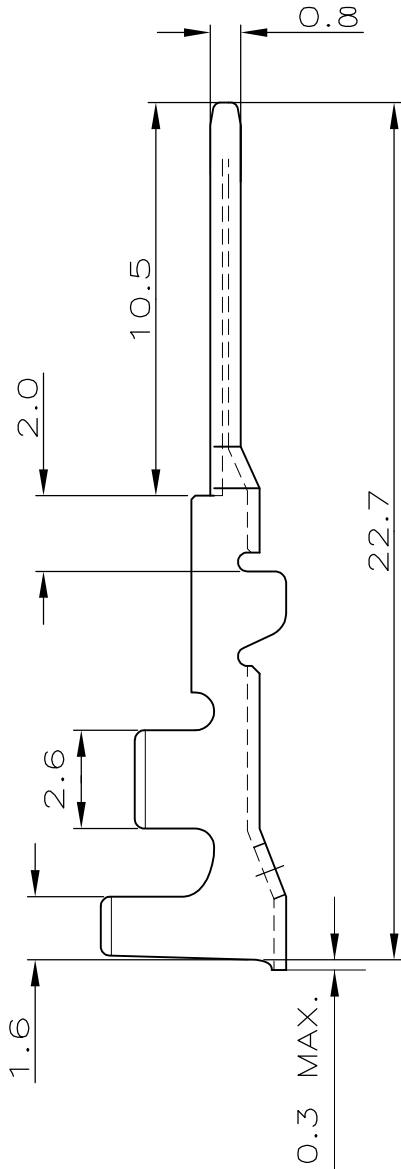

**METRIC**

LOC	DIST	REVISIONS					
I	—	P	LTR	DESCRIPTION	DATE	DWN	APVD
		A1		REVISED PER ECO-11-005033	30MAR11	RK	HMR

PARTIAL SECTION A-A

PARTIAL SECTION B-B

- ① RICAIVATO DAL P/N 282404-1 (MADE FROM P/N 282404-1)
- ② ADATTO PER GOMMINO PASSACAVO 281934-4 (SUITABLE FOR SINGLE WIRE SEAL 281934-4)

DIAM. ISOLANTE (INS. DIA. RANGE)	RANGO FILO (WIRE RANGE)
②	0.35-0.5mm <sup>2</sup>

PRESTAGNATO (PRE-TIN PLTD.)	OTTONE (BRASS)	① 183036-1
FINITURA / COLORE (FINISH / COLOUR)	MATERIALE (MATERIAL)	NUMERO (PART NUMBER)

RELEASED FOR PUBLICATION

ALL RIGHTS RESERVED.

THIS DRAWING IS UNPUBLISHED.

COPYRIGHT - By -

DIMENSIONS:

mm

TOLERANCES UNLESS OTHERWISE SPECIFIED:

0 PLC	± -
1 PLC	± 0.3
2 PLC	± -
3 PLC	± -
4 PLC	± -
ANGLES	± 2°

CUSTOMER DRAWING	SCALE 5:1	SHEET 1 OF 1	REV A1
------------------	--------------	-----------------	-----------