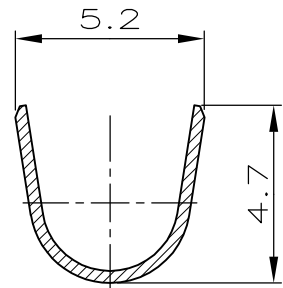

**METRIC**

LOC	DIST	REVISIONS					
I	—	P	LTR	DESCRIPTION	DATE	DWN	APVD
		A1		REVISED PER ECO-11-005033	30MAR11	RK	HMR

PARTIAL SECTION A-A

PARTIAL SECTION B-B

- ① RICAIVATO DAL P/N 282404-1 (MADE FROM P/N 282404-1)
- ② ADATTO PER GOMMINO PASSACAVO 281934-4 (SUITABLE FOR SINGLE WIRE SEAL 281934-4)

DIAM. ISOLANTE (INS. DIA. RANGE)	RANGO FILO (WIRE RANGE)
②	0.35-0.5mm <sup>2</sup>

PRESTAGNATO (PRE-TIN PLTD.)	OTTONE (BRASS)	① 183036-1
FINITURA / COLORE (FINISH / COLOUR)	MATERIALE (MATERIAL)	NUMERO (PART NUMBER)

RELEASED FOR PUBLICATION

ALL RIGHTS RESERVED.

THIS DRAWING IS UNPUBLISHED.

COPYRIGHT - By -

DIMENSIONS:

mm

TOLERANCES UNLESS OTHERWISE SPECIFIED:

0 PLC	± -
1 PLC	± 0.3
2 PLC	± -
3 PLC	± -
4 PLC	± -
ANGLES	± 2°

CUSTOMER DRAWING	SCALE 5:1	SHEET 1 OF 1	REV A1
------------------	--------------	-----------------	-----------