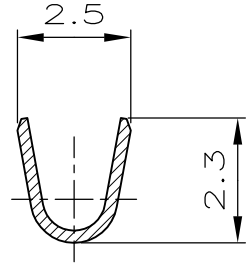

**METRIC**

LOC	DIST	REVISIONS					
I	—	P	LTR	DESCRIPTION	DATE	DWN	APVD
		A1		REVISED PER ECO-11-005033	30MAR11	RK	HMR

PARTIAL SECTION A-A

PARTIAL SECTION B-B

- ① RICAIVATO DAL P/N 282404-1 (MADE FROM P/N 282404-1)
- ② ADATTO PER GOMMINO PASSACAVO 281934-4 (SUITABLE FOR SINGLE WIRE SEAL 281934-4)

DIAM. ISOLANTE (INS. DIA. RANGE)	RANGO FILO (WIRE RANGE)
②	0.35-0.5mm <sup>2</sup>

PRESTAGNATO (PRE-TIN PLTD.)	OTTONE (BRASS)	① 183036-1
FINITURA / COLORE (FINISH / COLOUR)	MATERIALE (MATERIAL)	NUMERO (PART NUMBER)

RELEASED FOR PUBLICATION

ALL RIGHTS RESERVED.

THIS DRAWING IS UNPUBLISHED.

COPYRIGHT - By -

DIMENSIONS:

mm

TOLERANCES UNLESS OTHERWISE SPECIFIED:

0 PLC	± -
1 PLC	± 0.3
2 PLC	± -
3 PLC	± -
4 PLC	± -
ANGLES	± 2°

DWN C.PIA 17 MAY 93	MATERIAL —	FINISH —		
CHK A.BRUNI 17 MAY 93	 TE Connectivity			
APVD —				
PRODUCT SPEC —	NAME MINI MIC SRS TAB CONTACT (LOOSE PIECE VERSION)			
APPLICATION SPEC —	SIZE A4	CAGE CODE 00779	DRAWING NO C-183036	RESTRICTED TO —
WEIGHT —				