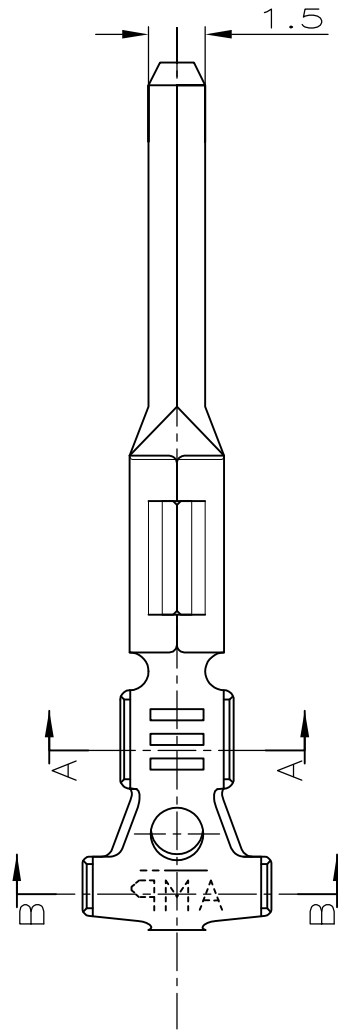

**METRIC**

LOC	DIST	REVISIONS					
I	—	P	LTR	DESCRIPTION	DATE	DWN	APVD
		A1		REVISED PER ECO-11-005033	30MAR11	RK	HMR

PARTIAL SECTION A-A

PARTIAL SECTION B-B

- ① RICAIVATO DAL P/N 282404-1 (MADE FROM P/N 282404-1)
- ② ADATTO PER GOMMINO PASSACAVO 281934-4 (SUITABLE FOR SINGLE WIRE SEAL 281934-4)

DIAM. ISOLANTE (INS. DIA. RANGE)	RANGO FILO (WIRE RANGE)
②	0.35-0.5mm <sup>2</sup>

PRESTAGNATO (PRE-TIN PLTD.)	OTTONE (BRASS)	① 183036-1
FINITURA / COLORE (FINISH / COLOUR)	MATERIALE (MATERIAL)	NUMERO (PART NUMBER)

RELEASED FOR PUBLICATION

ALL RIGHTS RESERVED.

THIS DRAWING IS UNPUBLISHED.

COPYRIGHT - By -

DIMENSIONS:

mm

TOLERANCES UNLESS OTHERWISE SPECIFIED:

0 PLC	± -
1 PLC	± 0.3
2 PLC	± -
3 PLC	± -
4 PLC	± -
ANGLES	± 2°

CUSTOMER DRAWING	SCALE 5:1	SHEET 1 OF 1	REV A1
------------------	--------------	-----------------	-----------