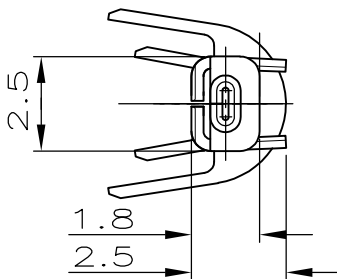

**METRIC**

LOC	DIST	REVISIONS					
I	—	P	LTR	DESCRIPTION	DATE	DWN	APVD
		A1		REVISED PER ECO-11-005033	30MAR11	RK	HMR

PARTIAL SECTION A-A

PARTIAL SECTION B-B

- ① RICAIVATO DAL P/N 282404-1 (MADE FROM P/N 282404-1)
- ② ADATTO PER GOMMINO PASSACAVO 281934-4 (SUITABLE FOR SINGLE WIRE SEAL 281934-4)

DIAM. ISOLANTE (INS. DIA. RANGE)	RANGO FILO (WIRE RANGE)
②	0.35-0.5mm <sup>2</sup>

PRESTAGNATO (PRE-TIN PLTD.)	OTTONE (BRASS)	① 183036-1
FINITURA / COLORE (FINISH / COLOUR)	MATERIALE (MATERIAL)	NUMERO (PART NUMBER)

RELEASED FOR PUBLICATION

ALL RIGHTS RESERVED.

THIS DRAWING IS UNPUBLISHED.

COPYRIGHT - By -

DIMENSIONS:

mm

TOLERANCES UNLESS OTHERWISE SPECIFIED:

0 PLC	± -
1 PLC	± 0.3
2 PLC	± -
3 PLC	± -
4 PLC	± -
ANGLES	± 2°

DWN C.PIA 17 MAY 93	MATERIAL —	FINISH —		
CHK A.BRUNI 17 MAY 93	 TE Connectivity			
APVD —				
PRODUCT SPEC —	NAME MINI MIC SRS TAB CONTACT (LOOSE PIECE VERSION)			
APPLICATION SPEC —	SIZE A4	CAGE CODE 00779	DRAWING NO C-183036	RESTRICTED TO —
WEIGHT —				