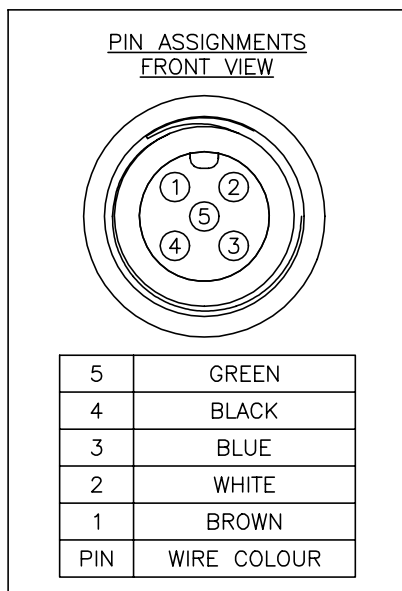

ITEM	DESCRIPTION	MATERIAL	FINISH/COLOUR	QTY
1	SCREW NUT	ZINC DIE CAST	2.5µm NICKEL PLATED	1
2	CONNECTOR BODY	POLYURETHANE	BLACK	1
3	SOCKET CONTACT	BRASS	0.15µm GOLD PLATED OVER NICKEL	5
4	5 CORE CABLE (CORES 22AWG TO UL2464)	PVC JACKET UV RESISTANT	BLACK	1
5	'O' RING	VITON	GREEN	1

OBSOLETE	500	40 mm	M12 STRAIGHT FEMALE CONNECTOR 0.5m CABLE	1-1838246-1
OBSOLETE	10000	500 mm	M12 STRAIGHT FEMALE CONNECTOR 10.0m CABLE	1838246-5
OBSOLETE	7000	350 mm	M12 STRAIGHT FEMALE CONNECTOR 7.0m CABLE	1838246-4
	5000	250 mm	M12 STRAIGHT FEMALE CONNECTOR 5.0m CABLE	1838246-3
OBSOLETE	3000	150 mm	M12 STRAIGHT FEMALE CONNECTOR 3.0m CABLE	1838246-2
OBSOLETE	2000	100 mm	M12 STRAIGHT FEMALE CONNECTOR 2.0m CABLE	1838246-1
	DIM A	TOL 'B'	DESCRIPTION	PART NUMBER

THIS DRAWING IS A CONTROLLED DOCUMENT.

DWN 22AUG05
H M RAGHAVENDRA
CHK 15DEC05
F.WHEELER-KING
APVD 15DEC05
F.WHEELER-KING

TE Connectivity

M12 STRAIGHT FEMALE CONNECTOR
5 POSITION, PVC CABLE

SIZE A3 CAGE CODE 00779 DRAWING NO C=1838246 RESTRICTED TO -