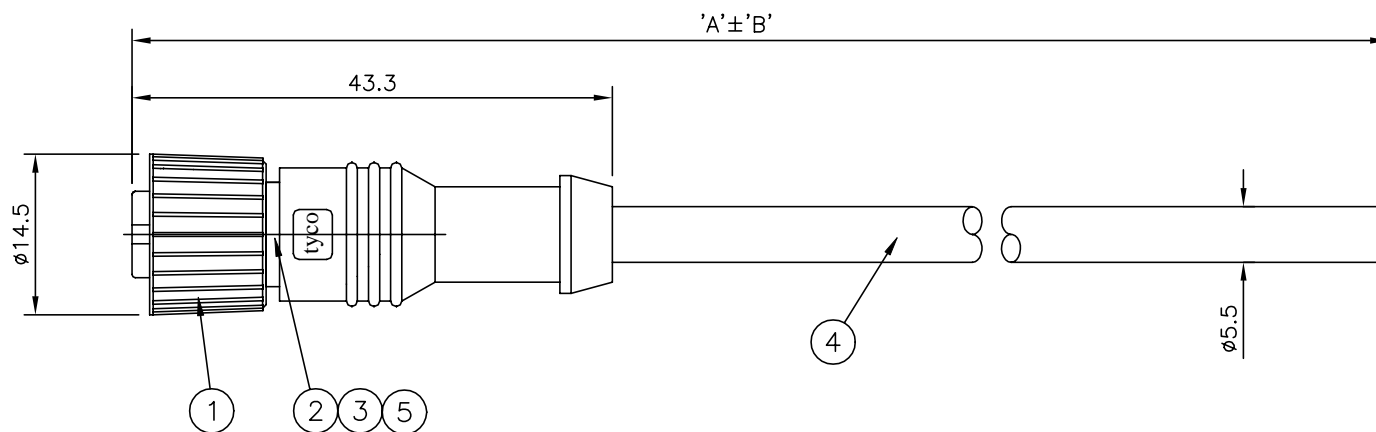

REVISIONS

P	LTR	DESCRIPTION	DATE	DWN	APVD
	C2	REVISED PER ECR-20-010365	02NOV2020	AP	BP

NOTES:

- ELECTRICAL DATA: CONTACT RESISTANCE: 10 mOhm MAX
INSULATION RESISTANCE: 100 MOhm MIN at 500VDC
CURRENT RATING: 5 AMPS
BREAKDOWN VOLTAGE: 500 VAC MIN PER MINUTE
- ENVIRONMENTAL: OPERATING TEMPERATURE: -20°C TO +80°C
SEALING REQUIREMENTS: IP67
- PROD SPEC: 108-3641
- PACKAGING: 107-3334
- FOR TECHNICAL DATA REFER TO YOUR LOCAL TE CONNECTIVITY SALES OFFICE
- ALL DIMENSIONS ARE NOMINAL FOR REFERENCE ONLY UNLESS OTHERWISE STATED

ITEM	DESCRIPTION	MATERIAL	FINISH/COLOUR	QTY
1	SCREW NUT	ZINC DIE CAST	2.5µm NICKEL PLATED	1
2	CONNECTOR BODY	POLYURETHANE	BLACK	1
3	SOCKET CONTACT	BRASS	0.15µm GOLD PLATED OVER NICKEL	5
4	5 CORE CABLE (CORES 22AWG TO UL2464)	PVC JACKET UV RESISTANT	BLACK	1
5	'O' RING	VITON	GREEN	1

OBSOLETE	500	40 mm	M12 STRAIGHT FEMALE CONNECTOR 0.5m CABLE	1-1838246-1
OBSOLETE	10000	500 mm	M12 STRAIGHT FEMALE CONNECTOR 10.0m CABLE	1838246-5
OBSOLETE	7000	350 mm	M12 STRAIGHT FEMALE CONNECTOR 7.0m CABLE	1838246-4
	5000	250 mm	M12 STRAIGHT FEMALE CONNECTOR 5.0m CABLE	1838246-3
OBSOLETE	3000	150 mm	M12 STRAIGHT FEMALE CONNECTOR 3.0m CABLE	1838246-2
OBSOLETE	2000	100 mm	M12 STRAIGHT FEMALE CONNECTOR 2.0m CABLE	1838246-1
	DIM A	TOL 'B'	DESCRIPTION	PART NUMBER

THIS DRAWING IS A CONTROLLED DOCUMENT.

DWN 22AUG05
H M RAGHAVENDRA
CHK 15DEC05
F.WHEELER-KING
APVD 15DEC05
F.WHEELER-KING

TE Connectivity

M12 STRAIGHT FEMALE CONNECTOR
5 POSITION, PVC CABLE

SIZE A3 CAGE CODE 00779 DRAWING NO C=1838246 RESTRICTED TO -