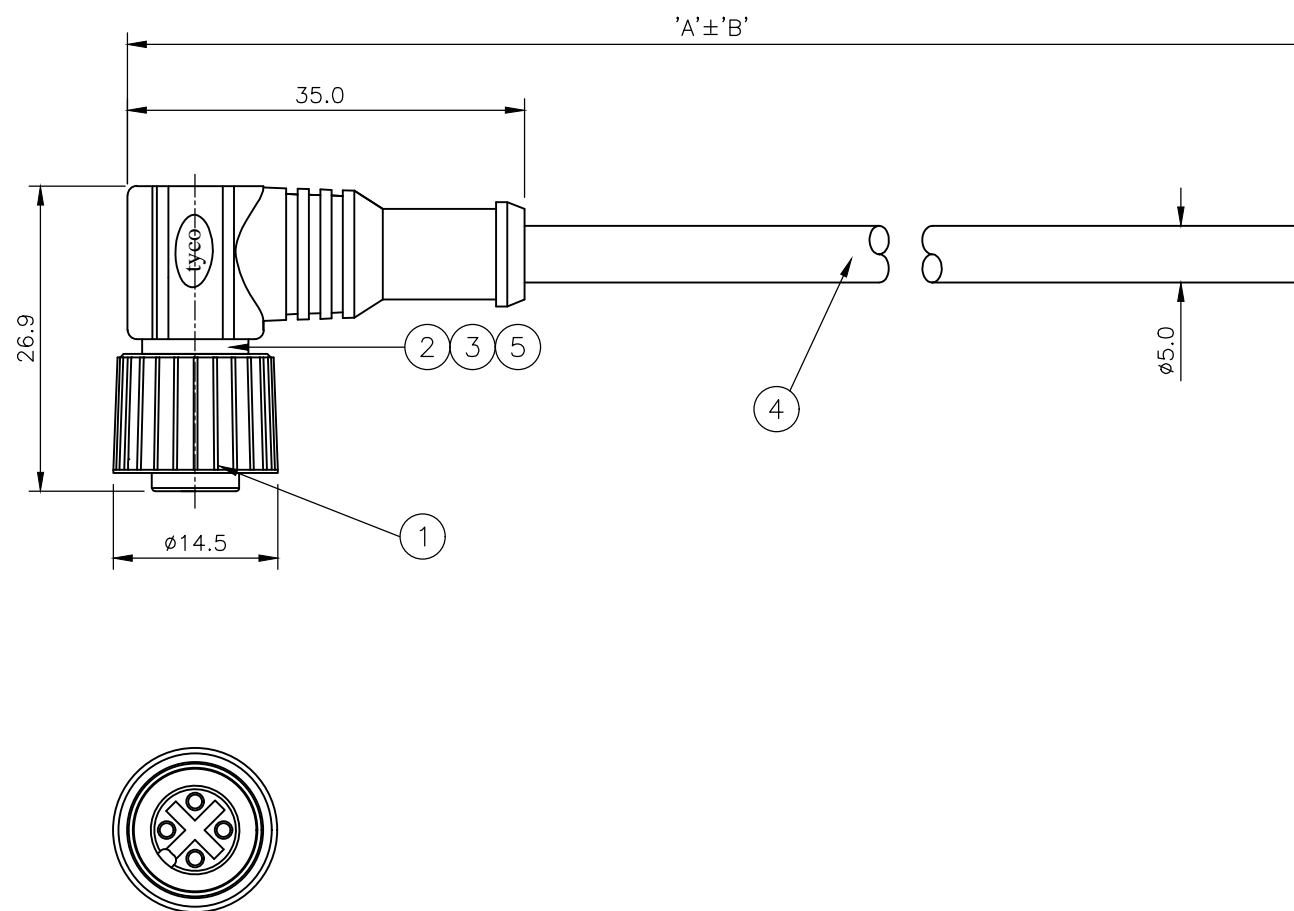

ITEM	DESCRIPTION	MATERIAL	FINISH/COLOUR	QTY
1	SCREW NUT	ZINC DIE CAST	2.5µm NICKEL PLATED	1
2	CONNECTOR BODY	POLYURETHANE	BLACK	1
3	SOCKET CONTACT	BRASS	0.15µm GOLD PLATED OVER NICKEL	4
4	4 CORE CABLE (CORES 22AWG TO UL2464)	PVC JACKET UV RESISTANT	BLACK	1
5	'O' RING	VITON	GREEN	1

OBSOLETE	10000	500 mm	M12 RIGHT ANGLED FEMALE CONNECTOR 10.0m CABLE	1838256-5
OBSOLETE	7000	350 mm	M12 RIGHT ANGLED FEMALE CONNECTOR 7.0m CABLE	1838256-4
	5000	250 mm	M12 RIGHT ANGLED FEMALE CONNECTOR 5.0m CABLE	1838256-3
OBSOLETE	3000	150 mm	M12 RIGHT ANGLED FEMALE CONNECTOR 3.0m CABLE	1838256-2
	2000	100 mm	M12 RIGHT ANGLED FEMALE CONNECTOR 2.0m CABLE	1838256-1
	DIM A	TOL 'B'	DESCRIPTION	PART NUMBER

THIS DRAWING IS A CONTROLLED DOCUMENT.

DWN 22AUG05 H M RAGHAVENDRA
CHK 15DEC05 F.WHEELER-KING
APVD 15DEC05 F.WHEELER-KING

STE TE Connectivity

NAME: M12 RIGHT ANGLED FEMALE CONNECTOR 4 POSITION, PVC CABLE

PRODUCT SPEC: -
APPLICATION SPEC: -
WEIGHT: -

SIZE: A3 CAGE CODE: 00779 DRAWING NO: C-1838256 RESTRICTED TO: -

CUSTOMER DRAWING SCALE: NTS SHEET: 1 OF 1 REV: B1

X-ON Electronics

Largest Supplier of Electrical and Electronic Components