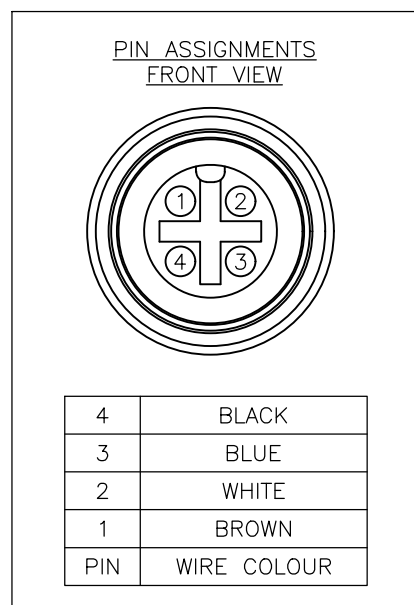

ITEM	DESCRIPTION	MATERIAL	FINISH/COLOUR	QTY
1	SCREW NUT	ZINC DIE CAST	2.5µm NICKEL PLATED	1
2	CONNECTOR BODY	POLYURETHANE	BLACK	1
3	SOCKET CONTACT	BRASS	0.15µm GOLD PLATED OVER NICKEL	4
4	4 CORE CABLE (CORES 22AWG TO UL2464)	PVC JACKET UV RESISTANT	BLACK	1
5	'O' RING	VITON	GREEN	1

OBSOLETE	10000	500 mm	M12 RIGHT ANGLED FEMALE CONNECTOR 10.0m CABLE	1838256-5
OBSOLETE	7000	350 mm	M12 RIGHT ANGLED FEMALE CONNECTOR 7.0m CABLE	1838256-4
	5000	250 mm	M12 RIGHT ANGLED FEMALE CONNECTOR 5.0m CABLE	1838256-3
OBSOLETE	3000	150 mm	M12 RIGHT ANGLED FEMALE CONNECTOR 3.0m CABLE	1838256-2
	2000	100 mm	M12 RIGHT ANGLED FEMALE CONNECTOR 2.0m CABLE	1838256-1
	DIM A	TOL 'B'	DESCRIPTION	PART NUMBER

THIS DRAWING IS A CONTROLLED DOCUMENT.

DWN 22AUG05 H M RAGHAVENDRA
CHK 15DEC05 F.WHEELER-KING
APVD 15DEC05 F.WHEELER-KING

STE TE Connectivity

NAME: M12 RIGHT ANGLED FEMALE CONNECTOR 4 POSITION, PVC CABLE