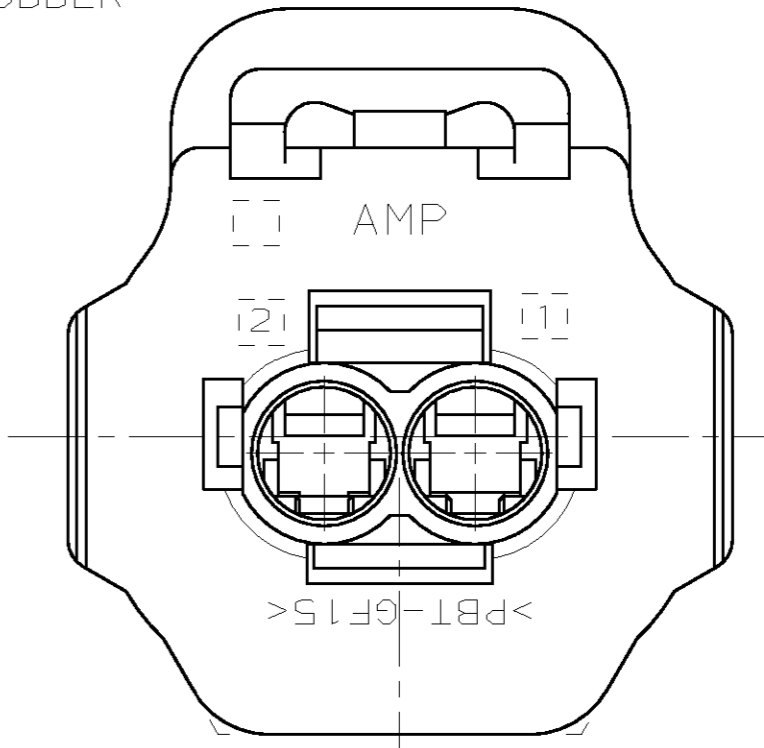

2 POSN PLUG
 MATERIAL: PBT, 15% GLASS FILLED

2 POSN. DOUBLE LOCK PLATE
 MATERIAL: PBT, 15% GLASS FILLED

SECTION A-A

KEYING TYPE A

NATURAL		184000-3
BLACK		184000-1
PLUG COLOR		PART NO
<p>THIS DRAWING IS A CONTROLLED DOCUMENT FOR AMP INCORPORATED. IT IS SUBJECT TO CHANGE AND THE CONTROLLING ENGINEERING ORGANIZATION SHOULD BE CONTACTED FOR THE LATEST REVISION.</p>		
DIMENSIONS: mm 		TOLERANCES UNLESS OTHERWISE SPECIFIED: 0 PLC ±- 1 PLC ±0.30 2 PLC ±0.15 3 PLC ±- 4 PLC ±- ANGLES ±- FINISH ±1*
MATERIAL -		DWN KD LYTLE 3/28/94 CHK JP KUNKLE 4/19/94 APVD - PRODUCT SPEC - APPLICATION SPEC - WEIGHT - CUSTOMER DRAWING
AMP Incorporated Harrisburg, PA 17105-3608		1 X 2 PLG ASY KEY A-C3 SIZE A2 CAGE CODE 00779 DRAWING NO. C-184000 SCALE 4:1 SHEET 1 OF 1 REV E