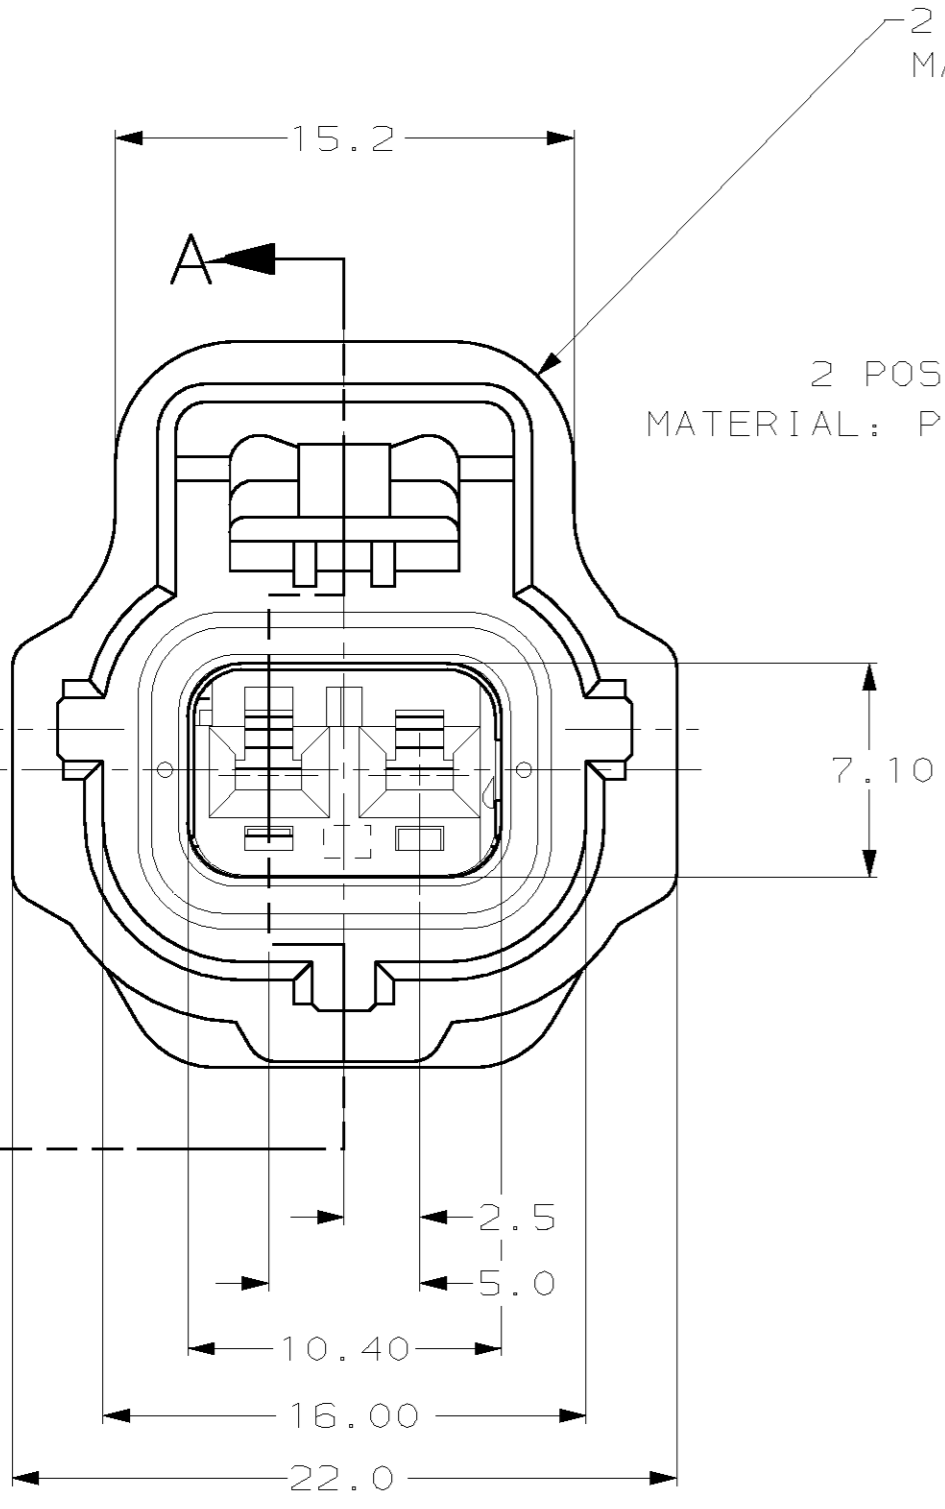

THIS DRAWING IS UNPUBLISHED. RELEASED FOR PUBLICATION .19
 © COPYRIGHT 19 BY AMP INCORPORATED. ALL RIGHTS RESERVED.

LOC	DIST	REVISIONS					
		P	LTR	DESCRIPTION	DATE	DWN	APVD
G	16			RELEASED, WAS 92-4072-2313-1	-	-	-
				REV PER ECN 0720-0290-94	9/30/94	KDL	JPK
				REV PER ECN 0720-0446-94	12/16/94	KW	JK
				REV PER ECN 0K50-0003-96	08/13/96	KW	JK
				REV PER ECN 0K20-0004-97	02/10/97	KL	JK
				REV PER EC# 0K40-0140-00	6-28-00	PC	GI

2 POSN PLUG
 MATERIAL: PBT, 15% GLASS FILLED

2 POSN. DOUBLE LOCK PLATE
 MATERIAL: PBT, 15% GLASS FILLED

SECTION A-A

KEYING TYPE A

NATURAL		184000-3
BLACK		184000-1
PLUG COLOR		PART NO
<p>THIS DRAWING IS A CONTROLLED DOCUMENT FOR AMP INCORPORATED. IT IS SUBJECT TO CHANGE AND THE CONTROLLING ENGINEERING ORGANIZATION SHOULD BE CONTACTED FOR THE LATEST REVISION.</p>		
DIMENSIONS: mm 		TOLERANCES UNLESS OTHERWISE SPECIFIED: 0 PLC ±- 1 PLC ±0.30 2 PLC ±0.15 3 PLC ±- 4 PLC ±- ANGLES ±- FINISH ±1*
MATERIAL -		DWN KD LYTLE 3/28/94 CHK JP KUNKLE 4/19/94 APVD - PRODUCT SPEC - APPLICATION SPEC - WEIGHT - CUSTOMER DRAWING
AMP Incorporated Harrisburg, PA 17105-3608		1 X 2 PLG ASY KEY A-C3 SIZE A2 CAGE CODE 00779 DRAWING NO. C-184000 SCALE 4:1 SHEET 1 OF 1 REV E