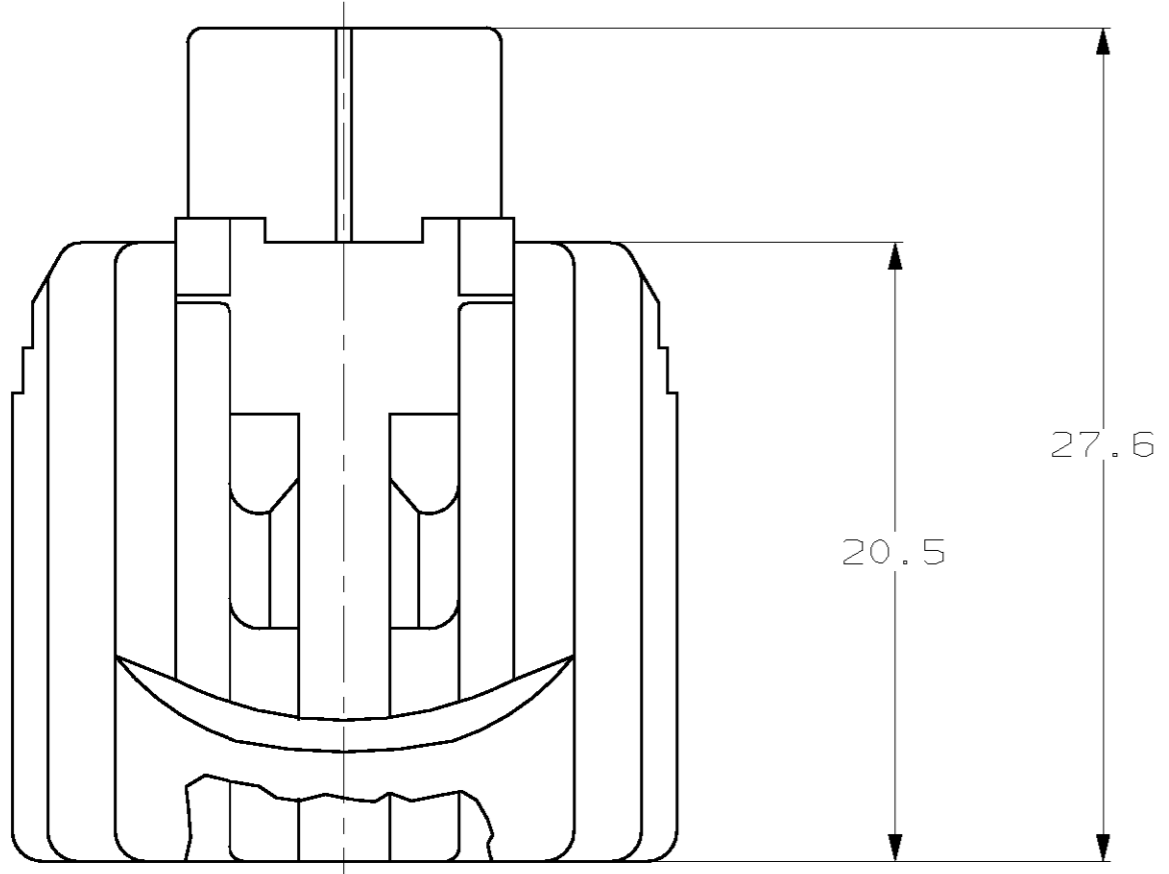

2 POSN PLUG
 MATERIAL: PBT, 15% GLASS FILLED

2 POSN. DOUBLE LOCK PLATE
 MATERIAL: PBT, 15% GLASS FILLED

SECTION A-A

KEYING TYPE A

NATURAL		184000-3
BLACK		184000-1
PLUG COLOR		PART NO
<p>THIS DRAWING IS A CONTROLLED DOCUMENT FOR AMP INCORPORATED. IT IS SUBJECT TO CHANGE AND THE CONTROLLING ENGINEERING ORGANIZATION SHOULD BE CONTACTED FOR THE LATEST REVISION.</p>		
DIMENSIONS: mm 		TOLERANCES UNLESS OTHERWISE SPECIFIED: 0 PLC ±- 1 PLC ±0.30 2 PLC ±0.15 3 PLC ±- 4 PLC ±- ANGLES ±- FINISH ±1*
MATERIAL -		DWN KD LYTLE 3/28/94 CHK JP KUNKLE 4/19/94 APVD - PRODUCT SPEC - APPLICATION SPEC - WEIGHT - CUSTOMER DRAWING
AMP Incorporated Harrisburg, PA 17105-3608		1 X 2 PLG ASY KEY A-C3 SIZE A2 CAGE CODE 00779 DRAWING NO. C-184000 SCALE 4:1 SHEET 1 OF 1 REV E