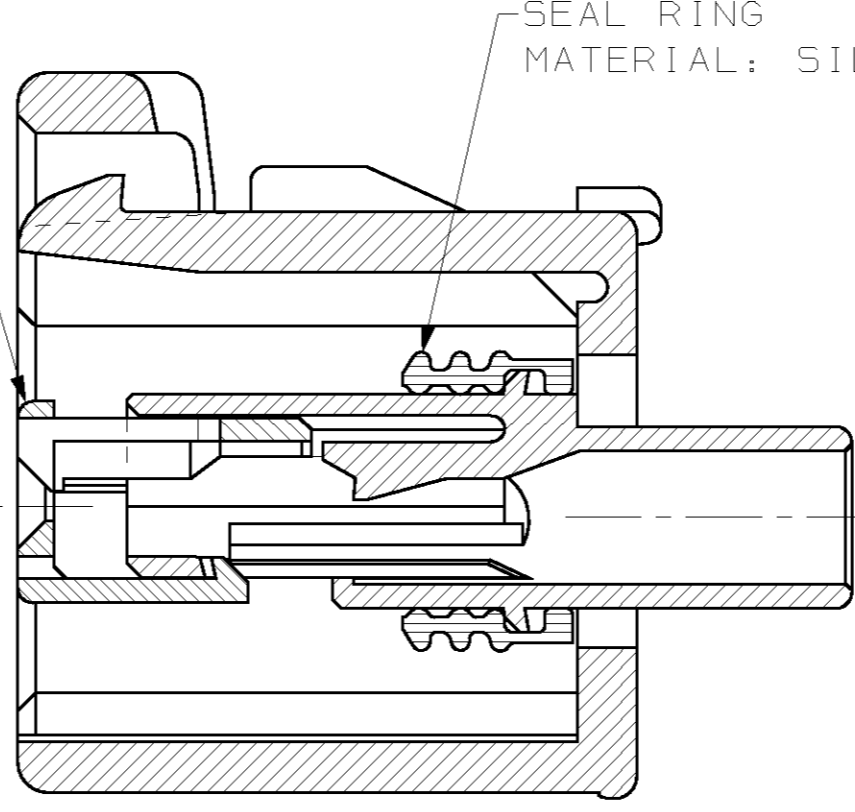

2 POSN PLUG
 MATERIAL: PBT, 15% GLASS FILLED

2 POSN. DOUBLE LOCK PLATE
 MATERIAL: PBT, 15% GLASS FILLED

SECTION A-A

KEYING TYPE A

NATURAL		184000-3
BLACK		184000-1
PLUG COLOR		PART NO
<p>THIS DRAWING IS A CONTROLLED DOCUMENT FOR AMP INCORPORATED. IT IS SUBJECT TO CHANGE AND THE CONTROLLING ENGINEERING ORGANIZATION SHOULD BE CONTACTED FOR THE LATEST REVISION.</p>		
DIMENSIONS: mm 		TOLERANCES UNLESS OTHERWISE SPECIFIED: 0 PLC ±- 1 PLC ±0.30 2 PLC ±0.15 3 PLC ±- 4 PLC ±- ANGLES ±- FINISH ±1*
MATERIAL -		DWN KD LYTLE 3/28/94 CHK JP KUNKLE 4/19/94 APVD - PRODUCT SPEC - APPLICATION SPEC - WEIGHT - CUSTOMER DRAWING
AMP Incorporated Harrisburg, PA 17105-3608		1 X 2 PLG ASY KEY A-C3 SIZE A2 CAGE CODE 00779 DRAWING NO. C-184000 SCALE 4:1 SHEET 1 OF 1 REV E