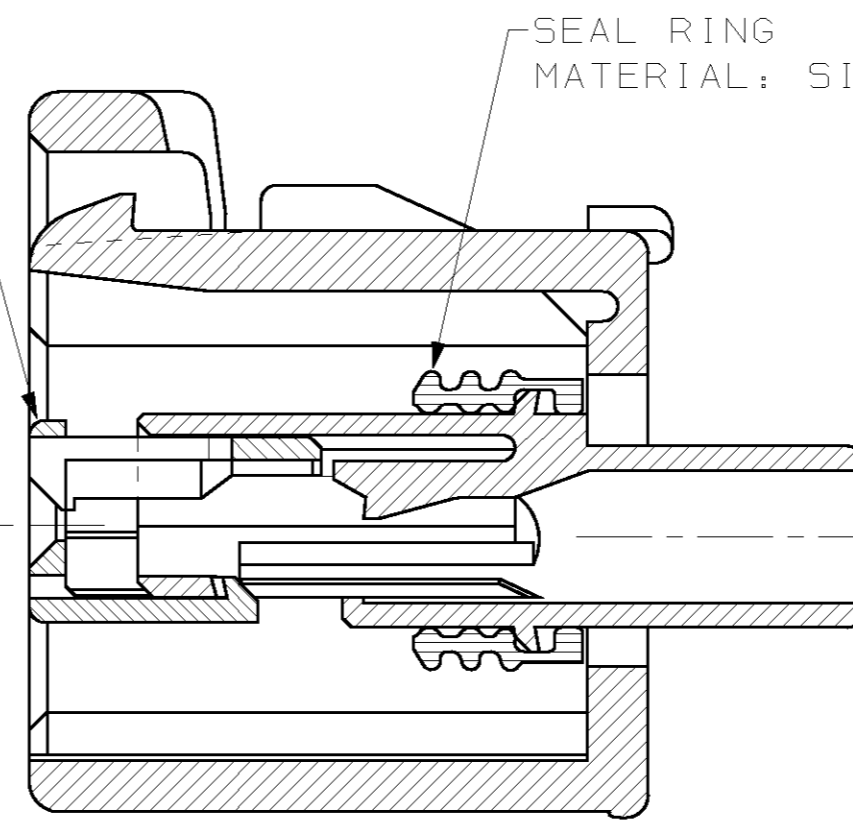

KEYING TYPE B

SECTION A-A

THIS DRAWING IS A CONTROLLED DOCUMENT FOR AMP INCORPORATED. IT IS SUBJECT TO CHANGE AND THE CONTROLLING ENGINEERING ORGANIZATION SHOULD BE CONTACTED FOR THE LATEST REVISION.		DWN	KD LYTLE	3/23/94
DIMENSIONS:		CHK	JP KUNKLE	4/19/94
mm	TOLERANCES UNLESS OTHERWISE SPECIFIED:	APVD	-	-
	0 PLC ±-	PRODUCT SPEC	-	-
	1 PLC ±0.30	APPLICATION SPEC	-	-
	2 PLC ±0.15	WEIGHT	-	-
	3 PLC ±-	CUSTOMER DRAWING	-	-
	4 PLC ±-			
	ANGLES ±1°			
MATERIAL	FINISH			

GRAY		184002-1	
PLUG COLOR		PART NO	
AMP		AMP Incorporated Harrisburg, PA 17105-3608	
1 X 2 PLG ASY KEY B-C3			
SIZE	CAGE CODE	DRAWING NO	
A2	00779	C-184002	
SCALE		SHEET	OF
4:1		1	1
		REV	D

184002

B

A

X-ON Electronics