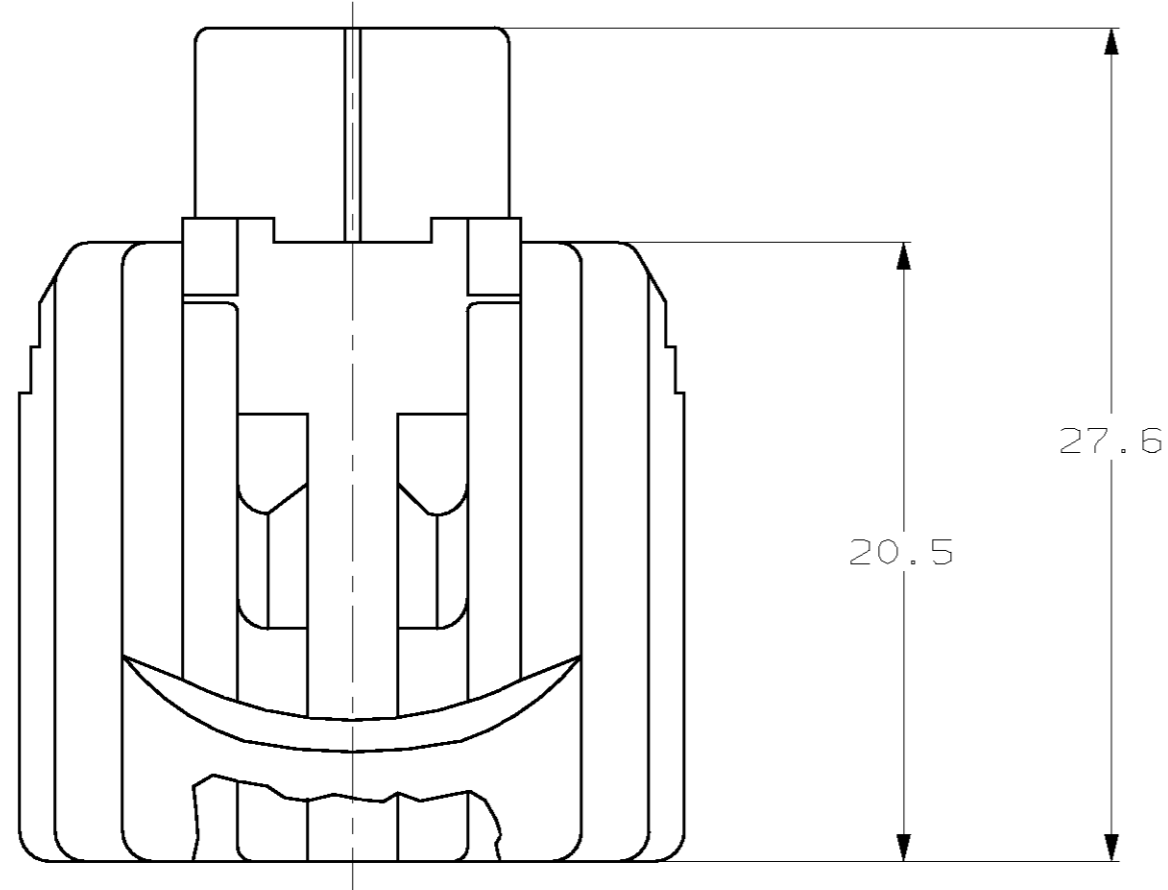

KEYING TYPE B

SECTION A-A

THIS DRAWING IS A CONTROLLED DOCUMENT FOR AMP INCORPORATED. IT IS SUBJECT TO CHANGE AND THE CONTROLLING ENGINEERING ORGANIZATION SHOULD BE CONTACTED FOR THE LATEST REVISION.		DWN	KD LYTLE	3/23/94
DIMENSIONS:		CHK	JP KUNKLE	4/19/94
mm	TOLERANCES UNLESS OTHERWISE SPECIFIED:	APVD	-	-
	0 PLC ±-	PRODUCT SPEC	-	-
	1 PLC ±0.30	APPLICATION SPEC	-	-
	2 PLC ±0.15	WEIGHT	-	-
	3 PLC ±-	CUSTOMER DRAWING	-	-
	4 PLC ±-			
	ANGLES ±1°			
MATERIAL	FINISH			

GRAY		184002-1	
PLUG COLOR		PART NO	
AMP		AMP Incorporated Harrisburg, PA 17105-3608	
1 X 2 PLG ASY KEY B-C3			
SIZE	CAGE CODE	DRAWING NO	
A2	00779	C-184002	
SCALE		SHEET	OF
4:1		1	1
		REV	D

184002

B

A

X-ON Electronics