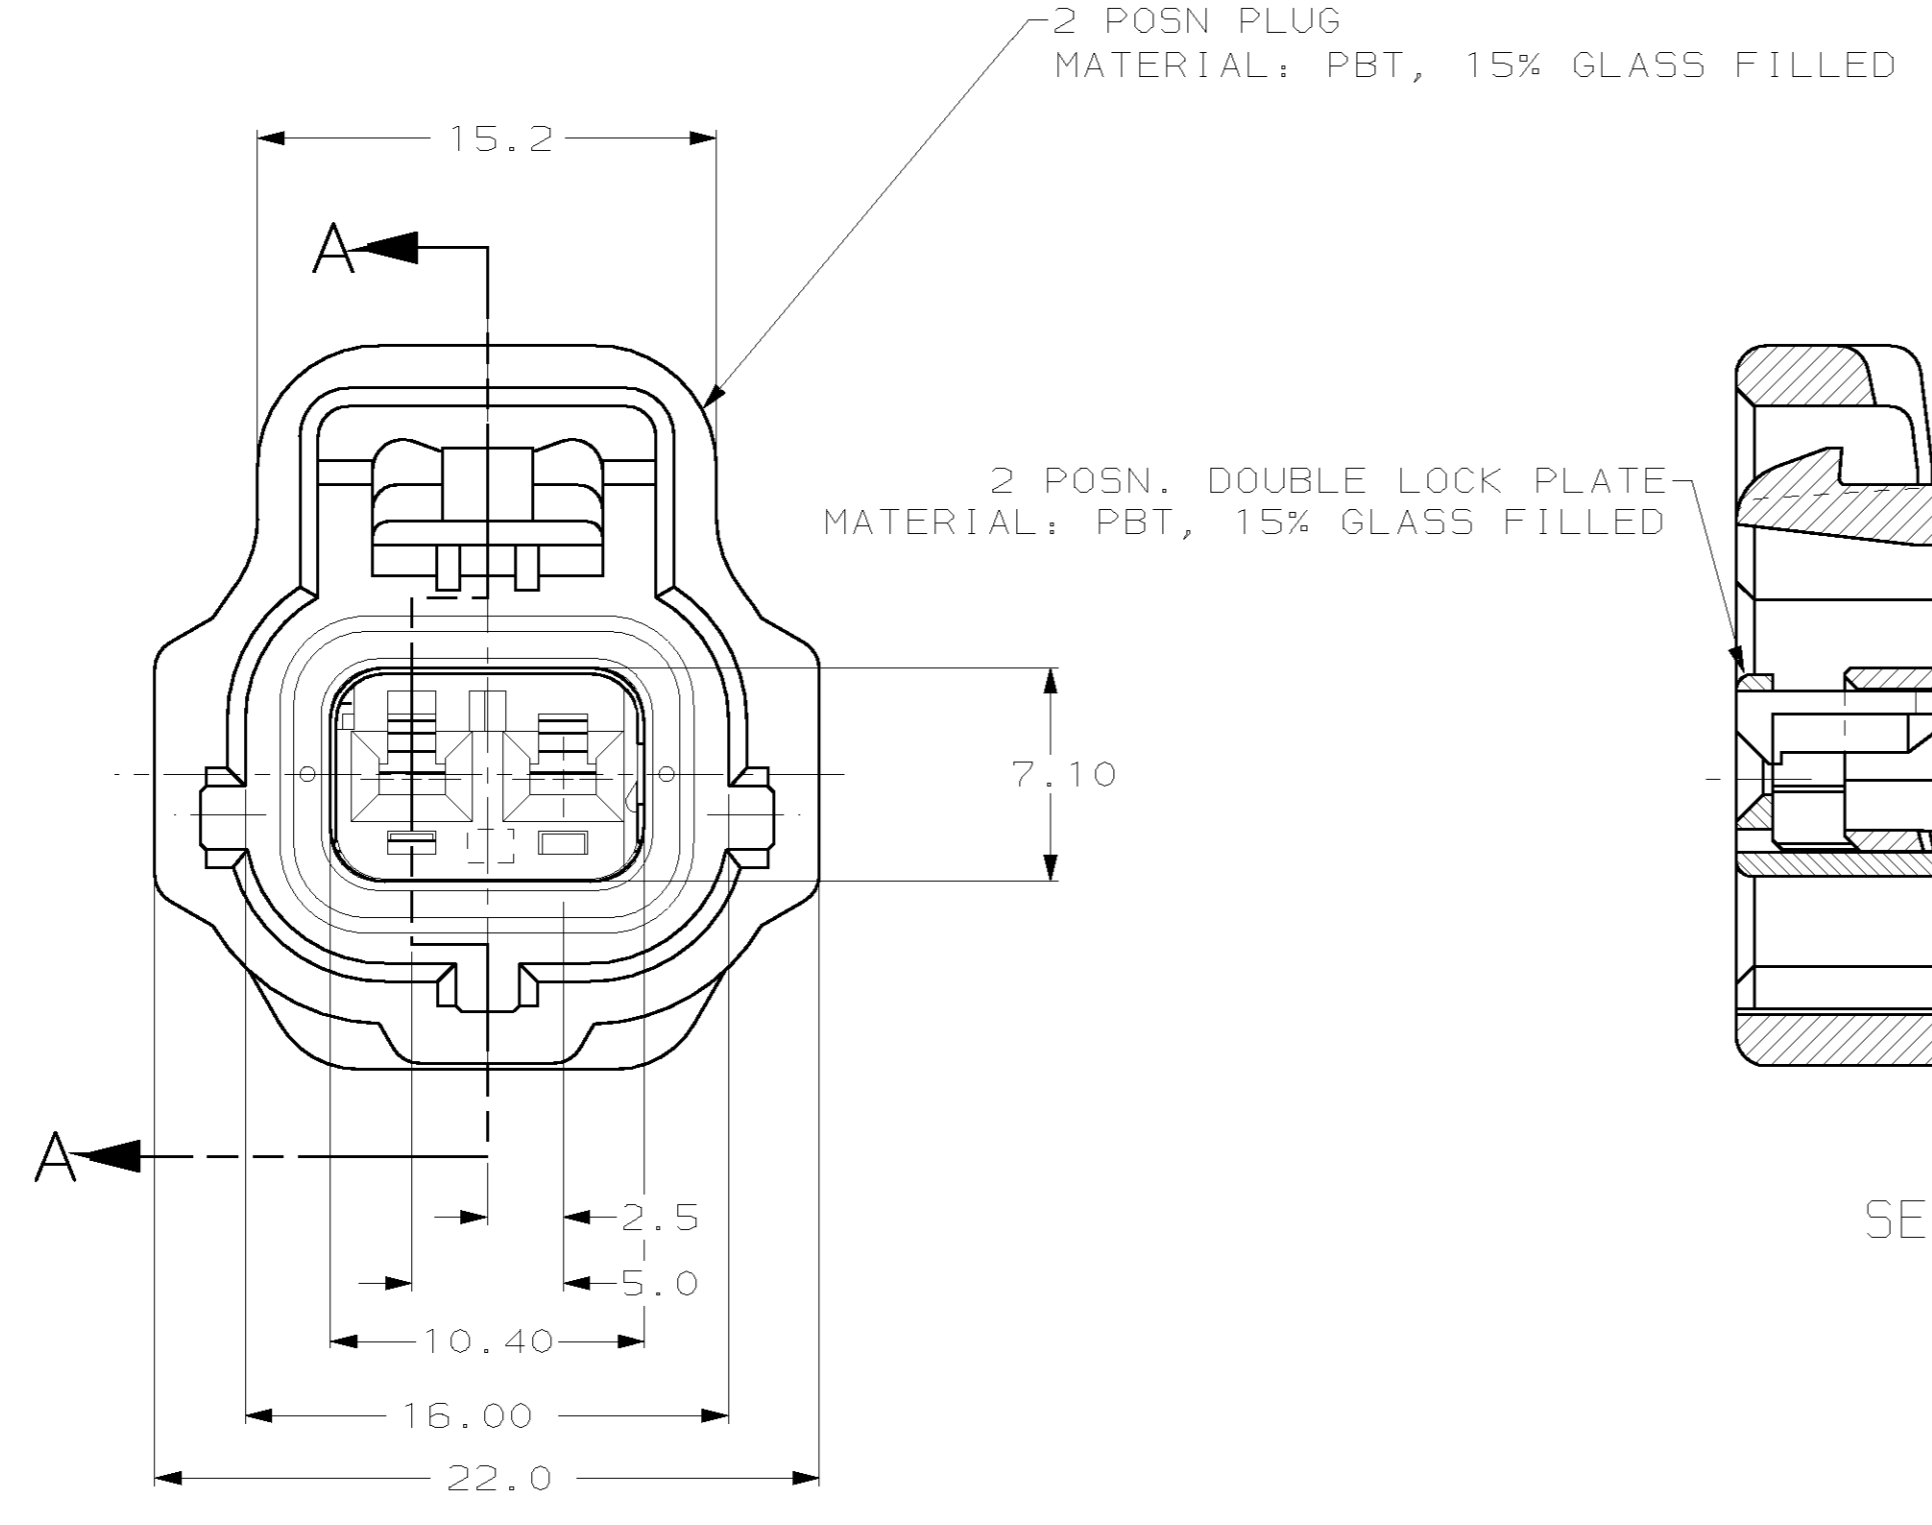

KEYING TYPE B

SECTION A-A

THIS DRAWING IS A CONTROLLED DOCUMENT FOR AMP INCORPORATED. IT IS SUBJECT TO CHANGE AND THE CONTROLLING ENGINEERING ORGANIZATION SHOULD BE CONTACTED FOR THE LATEST REVISION.		DWN	KD LYTLE	3/23/94
DIMENSIONS:		CHK	JP KUNKLE	4/19/94
mm	TOLERANCES UNLESS OTHERWISE SPECIFIED:	APVD	-	-
	0 PLC ±-	PRODUCT SPEC	-	-
	1 PLC ±0.30	APPLICATION SPEC	-	-
	2 PLC ±0.15	WEIGHT	-	-
	3 PLC ±-	CUSTOMER DRAWING	-	-
	4 PLC ±-			
	ANGLES ±1°			
MATERIAL	FINISH			

GRAY		184002-1	
PLUG COLOR		PART NO	
AMP		AMP Incorporated Harrisburg, PA 17105-3608	
1 X 2 PLG ASY KEY B-C3			
SIZE	CAGE CODE	DRAWING NO	
A2	00779	C-184002	
SCALE		SHEET	OF
4:1		1	1
		REV	D

184002

B

A

X-ON Electronics