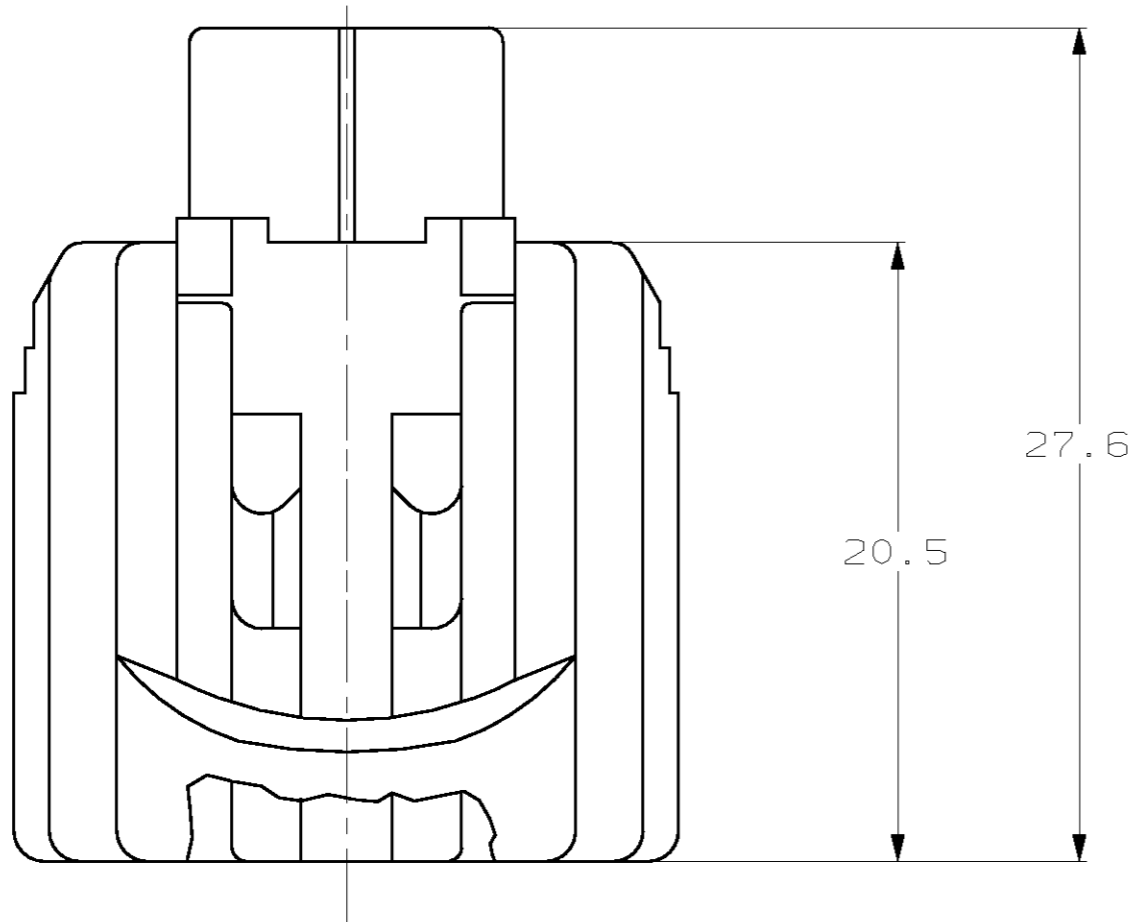

SECTION A-A

KEYING TYPE C

THIS DRAWING IS A CONTROLLED DOCUMENT FOR AMP INCORPORATED. IT IS SUBJECT TO CHANGE AND THE CONTROLLING ENGINEERING ORGANIZATION SHOULD BE CONTACTED FOR THE LATEST REVISION.

DIMENSIONS:	TOLERANCES UNLESS OTHERWISE SPECIFIED:
mm	0 PLC ±
	1 PLC ±0.30
	2 PLC ±0.15
	3 PLC ±
	4 PLC ±
	ANGLES ±1°
MATERIAL	FINISH

DWN	3/23/94
CHK	4/19/94
APVD	
PRODUCT SPEC	
APPLICATION SPEC	
WEIGHT	
CUSTOMER DRAWING	

BLACK	184004-1
PLUG COLOR	PART NO
AMP AMP Incorporated Harrisburg, PA 17105-3608	
1 X 2 PLG ASY KEY C-C3	
SIZE	CAGE CODE
A2	00779
DRAWING NO	C=184004
SCALE	SHEET
4:1	1 OF 1
REV	D