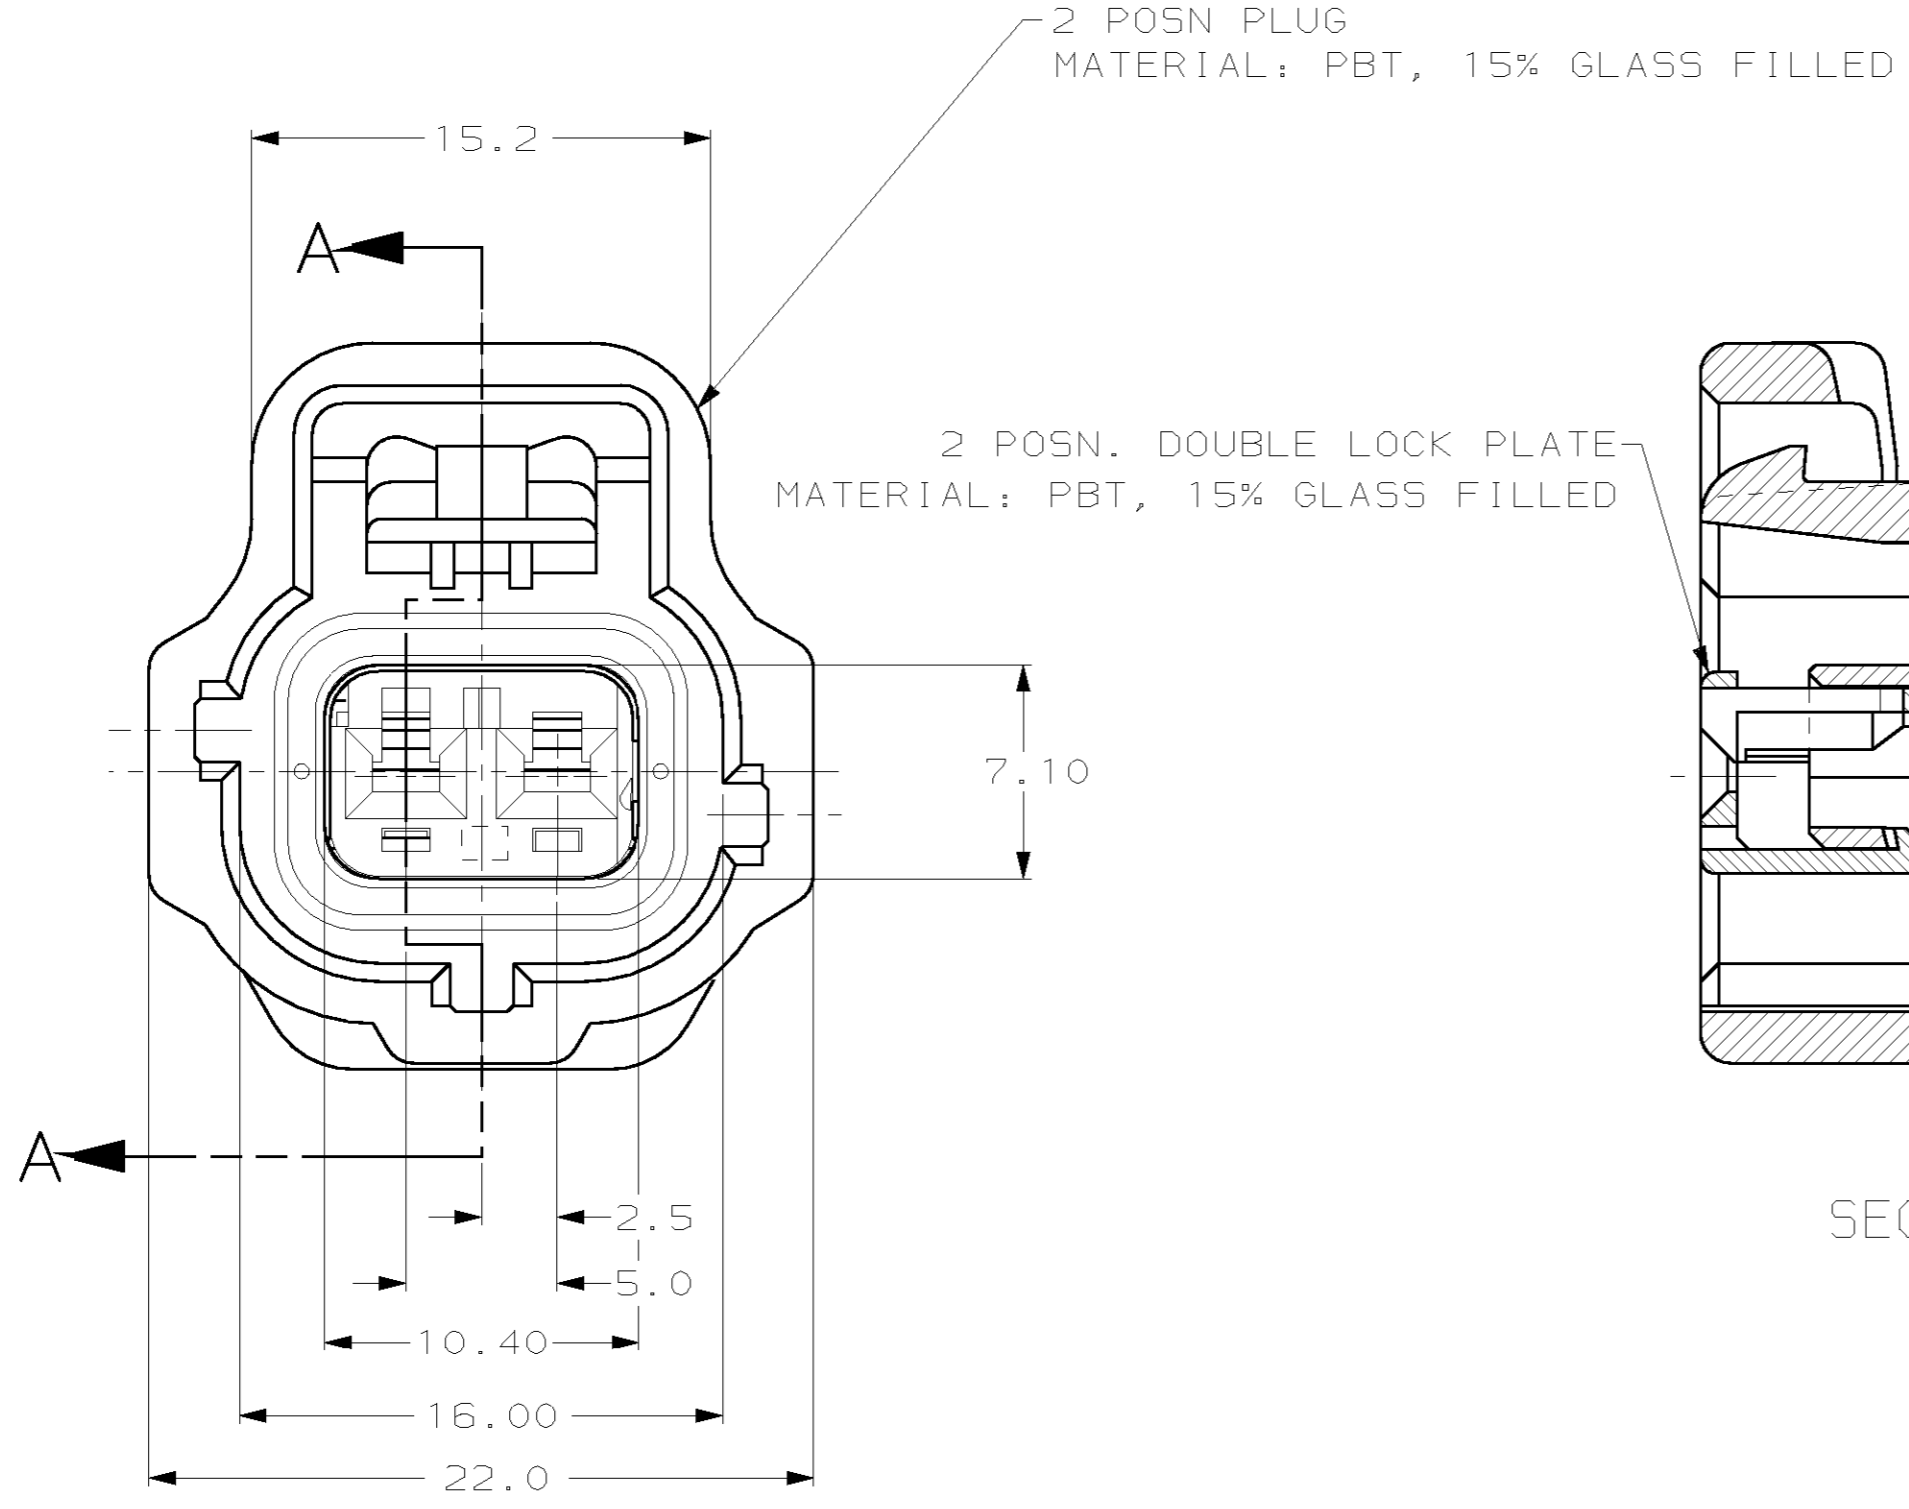

SECTION A-A

KEYING TYPE C

THIS DRAWING IS A CONTROLLED DOCUMENT FOR AMP INCORPORATED. IT IS SUBJECT TO CHANGE AND THE CONTROLLING ENGINEERING ORGANIZATION SHOULD BE CONTACTED FOR THE LATEST REVISION.

DIMENSIONS:	TOLERANCES UNLESS OTHERWISE SPECIFIED:
mm	0 PLC ±
	1 PLC ±0.30
	2 PLC ±0.15
	3 PLC ±
	4 PLC ±
	ANGLES ±1°
MATERIAL	FINISH

DWN	3/23/94
CHK	4/19/94
APVD	
PRODUCT SPEC	
APPLICATION SPEC	
WEIGHT	
CUSTOMER DRAWING	

BLACK	184004-1
PLUG COLOR	PART NO
AMP AMP Incorporated Harrisburg, PA 17105-3608	
1 X 2 PLG ASY KEY C-C3	
SIZE	CAGE CODE
A2	00779
DRAWING NO	C=184004
SCALE	SHEET
4:1	1 OF 1
REV	D