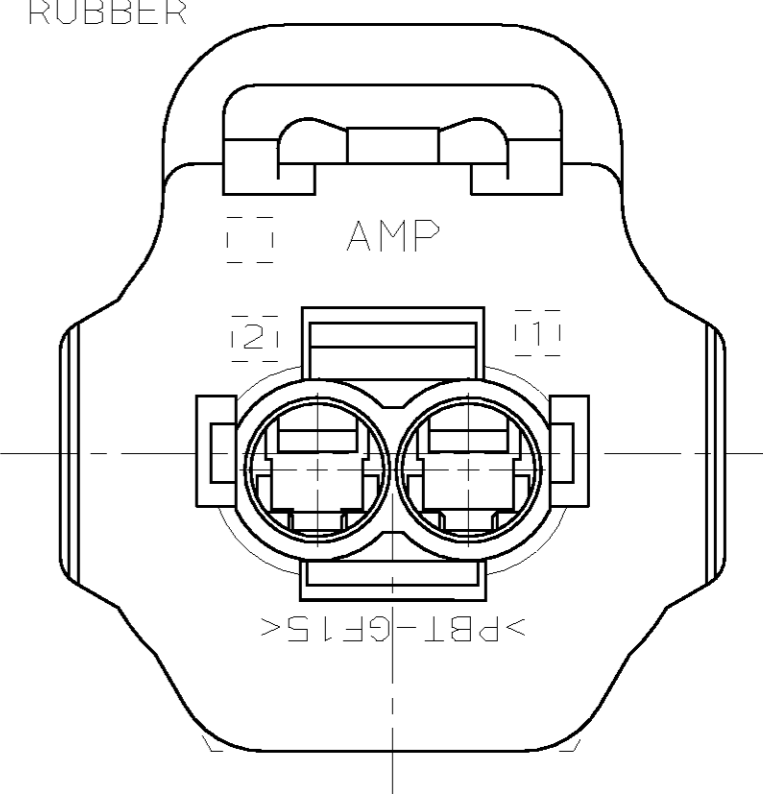

SECTION A-A

KEYING TYPE C

THIS DRAWING IS A CONTROLLED DOCUMENT FOR AMP INCORPORATED. IT IS SUBJECT TO CHANGE AND THE CONTROLLING ENGINEERING ORGANIZATION SHOULD BE CONTACTED FOR THE LATEST REVISION.

DIMENSIONS:	TOLERANCES UNLESS OTHERWISE SPECIFIED:
mm	0 PLC ±
	1 PLC ±0.30
	2 PLC ±0.15
	3 PLC ±
	4 PLC ±
	ANGLES ±1°
MATERIAL	FINISH

DWN	3/23/94
CHK	4/19/94
APVD	
PRODUCT SPEC	
APPLICATION SPEC	
WEIGHT	
CUSTOMER DRAWING	

BLACK	184004-1
PLUG COLOR	PART NO
AMP AMP Incorporated Harrisburg, PA 17105-3608	
1 X 2 PLG ASY KEY C-C3	
SIZE	CAGE CODE
A2	00779
DRAWING NO	C=184004
SCALE	SHEET
4:1	1 OF 1
REV	D