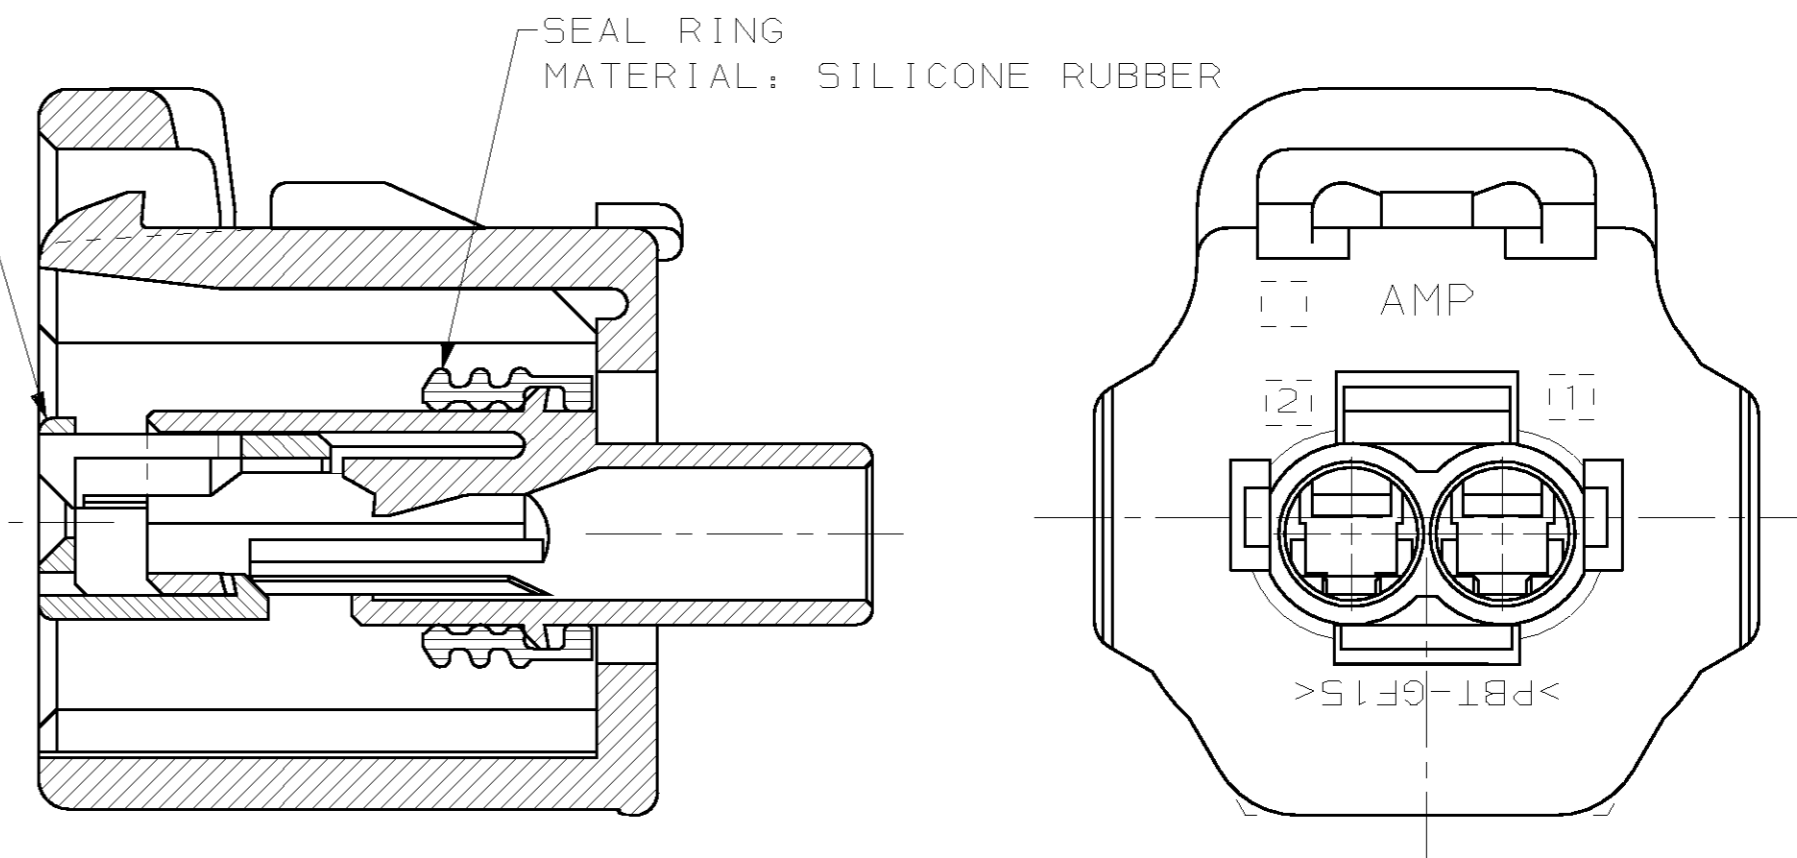

SECTION A-A

KEYING TYPE C

THIS DRAWING IS A CONTROLLED DOCUMENT FOR AMP INCORPORATED. IT IS SUBJECT TO CHANGE AND THE CONTROLLING ENGINEERING ORGANIZATION SHOULD BE CONTACTED FOR THE LATEST REVISION.

DIMENSIONS:	TOLERANCES UNLESS OTHERWISE SPECIFIED:
mm	0 PLC ±
	1 PLC ±0.30
	2 PLC ±0.15
	3 PLC ±
	4 PLC ±
	ANGLES ±1°
MATERIAL	FINISH

DWN	3/23/94
CHK	4/19/94
APVD	
PRODUCT SPEC	
APPLICATION SPEC	
WEIGHT	
CUSTOMER DRAWING	

BLACK	184004-1
PLUG COLOR	PART NO
AMP AMP Incorporated Harrisburg, PA 17105-3608	
1 X 2 PLG ASY KEY C-C3	
SIZE	CAGE CODE
A2	00779
DRAWING NO	C=184004
SCALE	SHEET
4:1	1 OF 1
REV	D