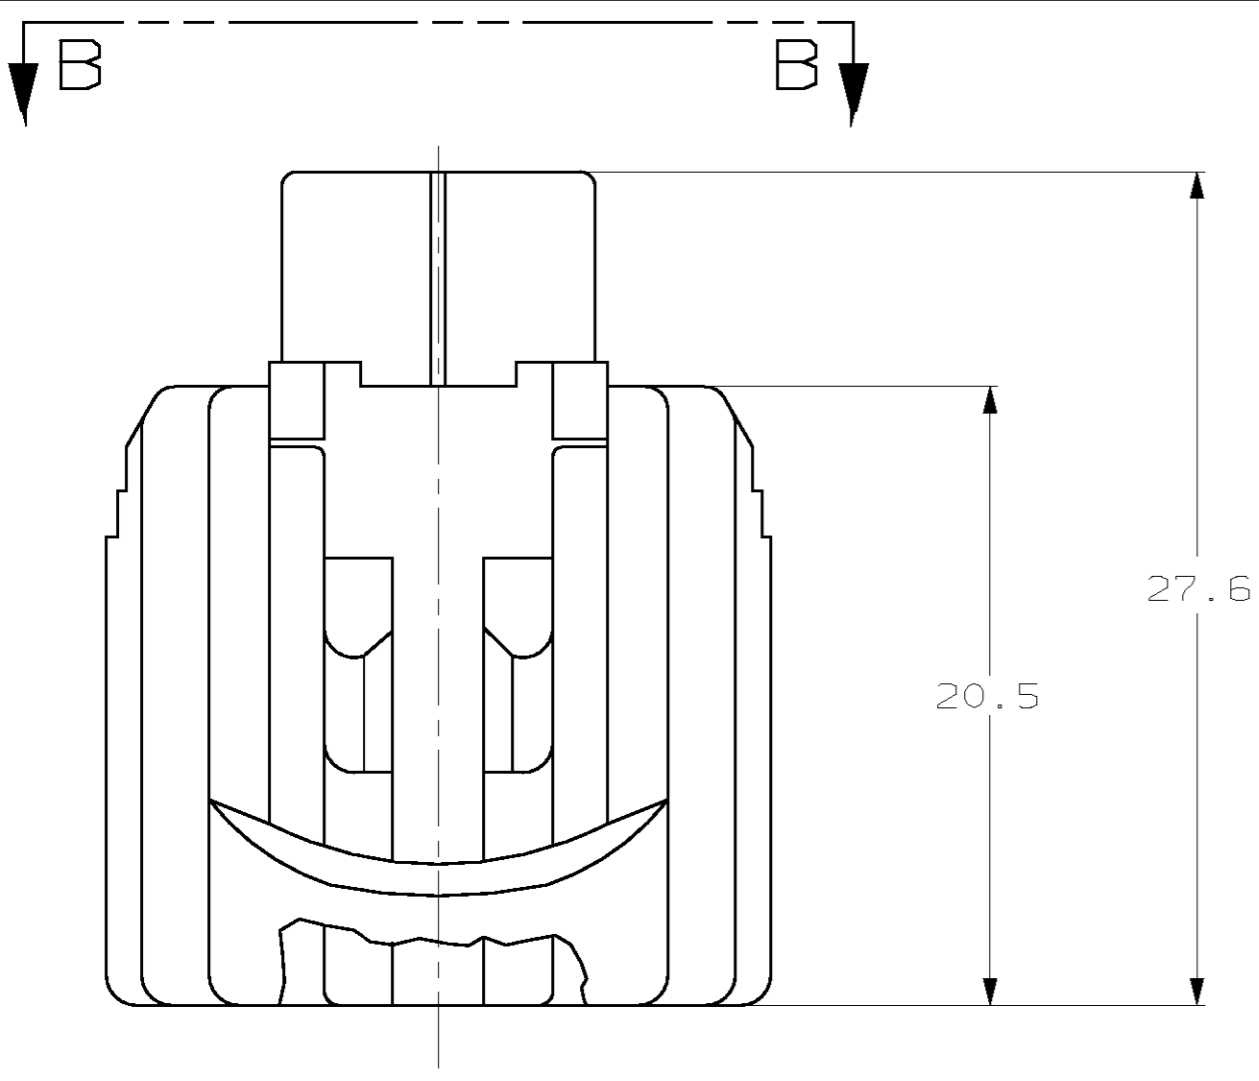

2 POSN PLUG
 MATERIAL: PBT, 15% GLASS FILLED

2 POSN. DOUBLE LOCK PLATE
 MATERIAL: PBT, 15% GLASS FILLED

SECTION A-A

KEYING TYPE D

THIS DRAWING IS A CONTROLLED DOCUMENT FOR AMP INCORPORATED. IT IS SUBJECT TO CHANGE AND THE CONTROLLING ENGINEERING ORGANIZATION SHOULD BE CONTACTED FOR THE LATEST REVISION.		DWN	KD LYTLE	3/23/94
DIMENSIONS:		CHK	JP KUNKLE	4/19/94
mm	TOLERANCES UNLESS OTHERWISE SPECIFIED:	APVD	-	-
	0 PLC ±-	PRODUCT SPEC	-	-
	1 PLC ±0.30	APPLICATION SPEC	-	-
	2 PLC ±0.15	WEIGHT	-	-
	3 PLC ±-	CUSTOMER DRAWING	-	-
	4 PLC ±-			
	ANGLES ±1°			
	FINISH -			

GRAY	184006-2
GREEN	184006-1
PLUG COLOR	PART NO
AMP AMP Incorporated Harrisburg, PA 17105-3608	
1 X 2 PLG ASY KEY D-C3	
SIZE	CAGE CODE
A2	00779
DRAWING NO	C=184006
SCALE	SHEET
4:1	1 OF 1
REV	E

X-ON Electronics