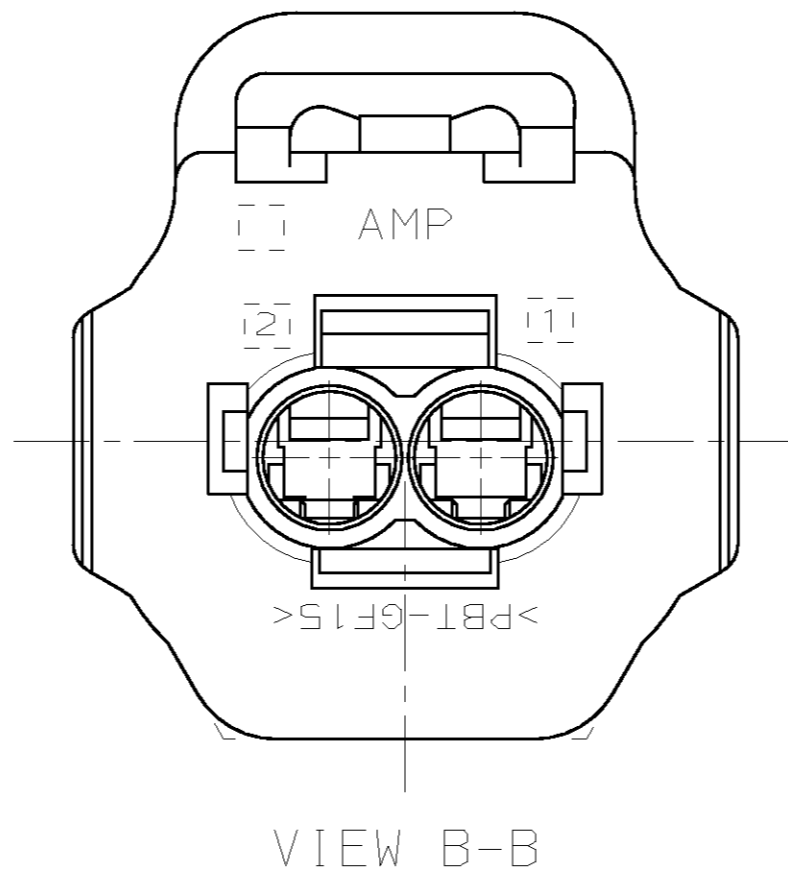

2 POSN PLUG
 MATERIAL: PBT, 15% GLASS FILLED

2 POSN. DOUBLE LOCK PLATE
 MATERIAL: PBT, 15% GLASS FILLED

SECTION A-A

KEYING TYPE D

THIS DRAWING IS A CONTROLLED DOCUMENT FOR AMP INCORPORATED. IT IS SUBJECT TO CHANGE AND THE CONTROLLING ENGINEERING ORGANIZATION SHOULD BE CONTACTED FOR THE LATEST REVISION.		DWN	KD LYTLE	3/23/94
DIMENSIONS:		CHK	JP KUNKLE	4/19/94
mm	TOLERANCES UNLESS OTHERWISE SPECIFIED:	APVD	-	-
	0 PLC ±-	PRODUCT SPEC	-	-
	1 PLC ±0.30	APPLICATION SPEC	-	-
	2 PLC ±0.15	WEIGHT	-	-
	3 PLC ±-	CUSTOMER DRAWING	-	-
	4 PLC ±-			
	ANGLES ±1°			
	FINISH -			

GRAY	184006-2
GREEN	184006-1
PLUG COLOR	PART NO
AMP AMP Incorporated Harrisburg, PA 17105-3608	
1 X 2 PLG ASY KEY D-C3	
SIZE	CAGE CODE
A2	00779
DRAWING NO	C=184006
SCALE	SHEET
4:1	1 OF 1
REV	E

X-ON Electronics