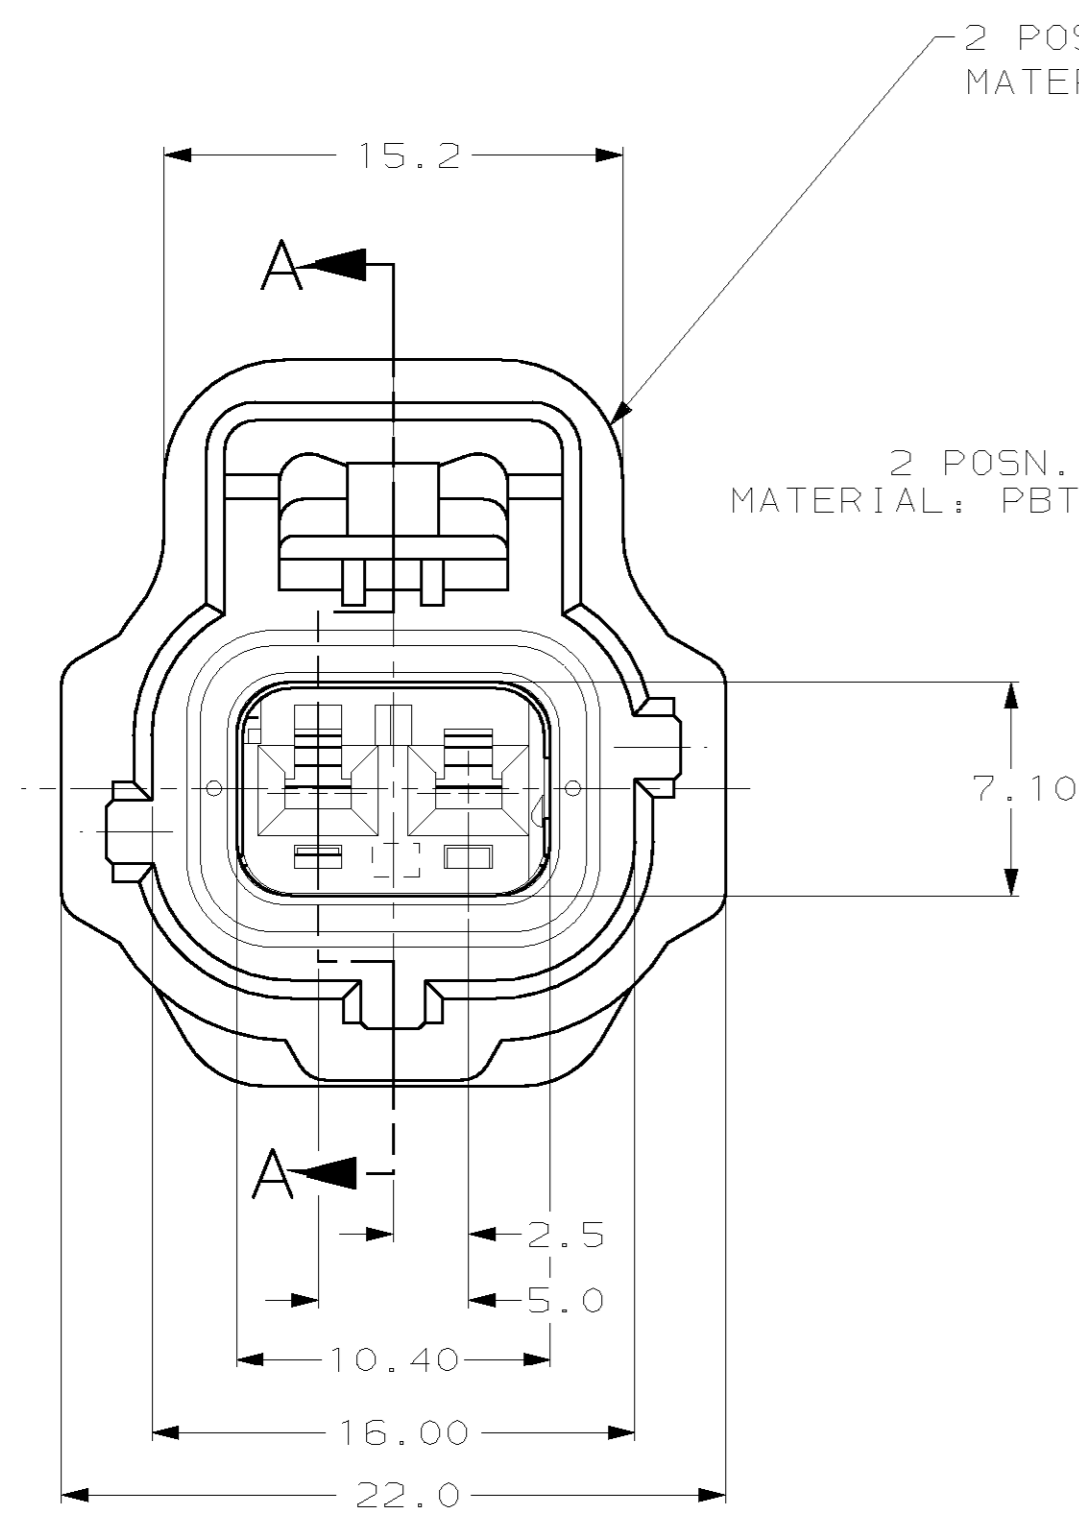

LOC		DIST		REVISIONS			
P	LTR	DESCRIPTION	DATE	DWN	APVD		
G	16						
		0	RELEASED, WAS 92-4072-2313-4	-	-	-	
		A	REV PER ECN 0720-0290-94	10/6/94	KL	JK	
		B	REV PER ECN 0720-0446-94	12/16/94	KW	JK	
		C	REV PER ECN 0720-0702-95	8/9/95	KL	JK	
		D	REV PER ECN 0K50-0003-96	08/13/96	KW	JK	
		E	REV PER EC# 0K40-0140-00	7-10-00	PC	GI	

2 POSN PLUG
 MATERIAL: PBT, 15% GLASS FILLED

2 POSN. DOUBLE LOCK PLATE
 MATERIAL: PBT, 15% GLASS FILLED

SECTION A-A

KEYING TYPE D

THIS DRAWING IS A CONTROLLED DOCUMENT FOR AMP INCORPORATED. IT IS SUBJECT TO CHANGE AND THE CONTROLLING ENGINEERING ORGANIZATION SHOULD BE CONTACTED FOR THE LATEST REVISION.		DWN	KD LYTLE	3/23/94
DIMENSIONS:		CHK	JP KUNKLE	4/19/94
mm	TOLERANCES UNLESS OTHERWISE SPECIFIED:	APVD	-	-
	0 PLC ±-	PRODUCT SPEC	-	-
	1 PLC ±0.30	APPLICATION SPEC	-	-
	2 PLC ±0.15	WEIGHT	-	-
	3 PLC ±-	CUSTOMER DRAWING	-	-
	4 PLC ±-			
	ANGLES ±1°			
	FINISH -			

GRAY	184006-2
GREEN	184006-1
PLUG COLOR	PART NO
AMP AMP Incorporated Harrisburg, PA 17105-3608	
1 X 2 PLG ASY KEY D-C3	
SIZE	CAGE CODE
A2	00779
DRAWING NO	C=184006
SCALE	SHEET
4:1	1 OF 1
REV	E

X-ON Electronics