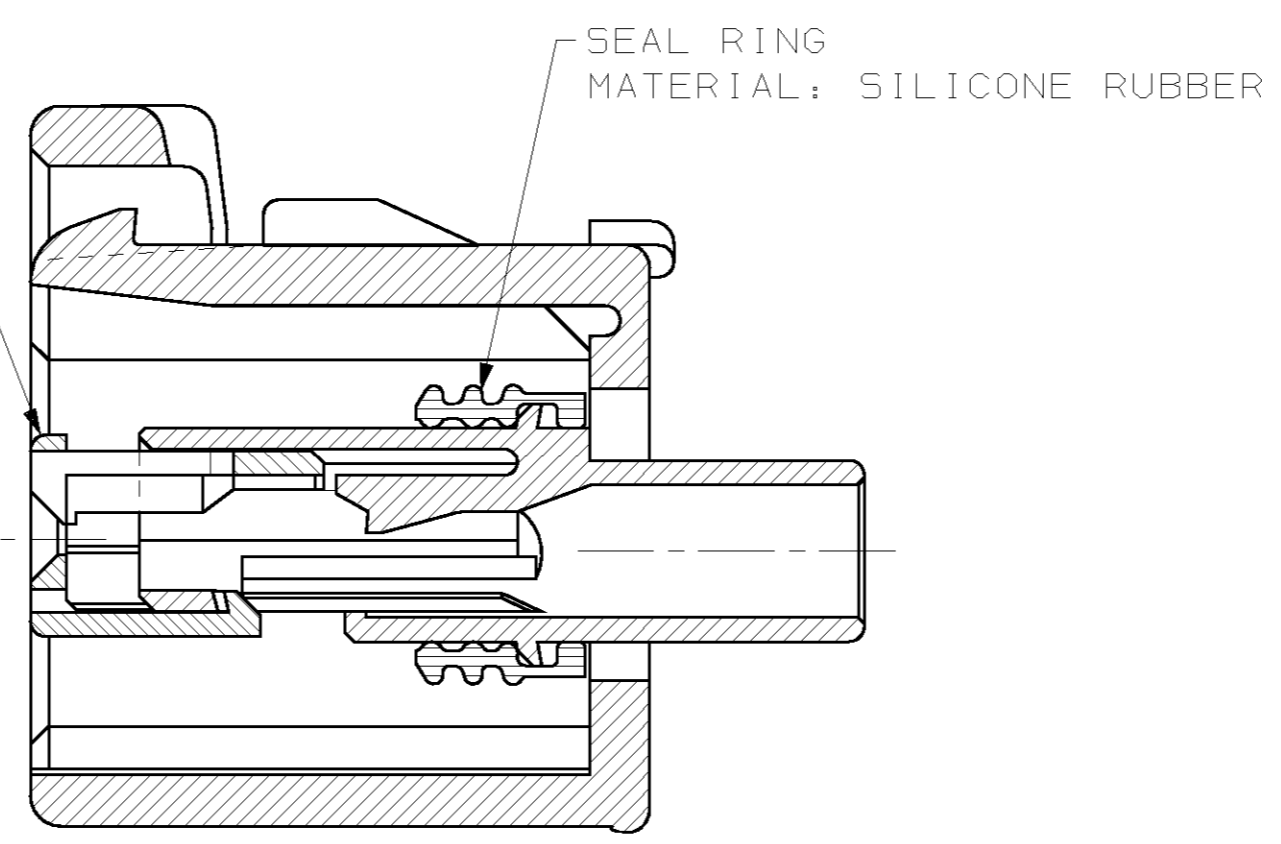

2 POSN PLUG
 MATERIAL: PBT, 15% GLASS FILLED

2 POSN. DOUBLE LOCK PLATE
 MATERIAL: PBT, 15% GLASS FILLED

SECTION A-A

KEYING TYPE D

THIS DRAWING IS A CONTROLLED DOCUMENT FOR AMP INCORPORATED. IT IS SUBJECT TO CHANGE AND THE CONTROLLING ENGINEERING ORGANIZATION SHOULD BE CONTACTED FOR THE LATEST REVISION.		DWN	KD LYTLE	3/23/94
DIMENSIONS:		CHK	JP KUNKLE	4/19/94
mm	TOLERANCES UNLESS OTHERWISE SPECIFIED:	APVD	-	-
	0 PLC ±-	PRODUCT SPEC	-	-
	1 PLC ±0.30	APPLICATION SPEC	-	-
	2 PLC ±0.15	WEIGHT	-	-
	3 PLC ±-	CUSTOMER DRAWING	-	-
	4 PLC ±-			
	ANGLES ±1°			
	FINISH -			

GRAY	184006-2
GREEN	184006-1
PLUG COLOR	PART NO
AMP AMP Incorporated Harrisburg, PA 17105-3608	
1 X 2 PLG ASY KEY D-C3	
SIZE	CAGE CODE
A2	00779
DRAWING NO	C=184006
SCALE	SHEET
4:1	1 OF 1
REV	E

X-ON Electronics