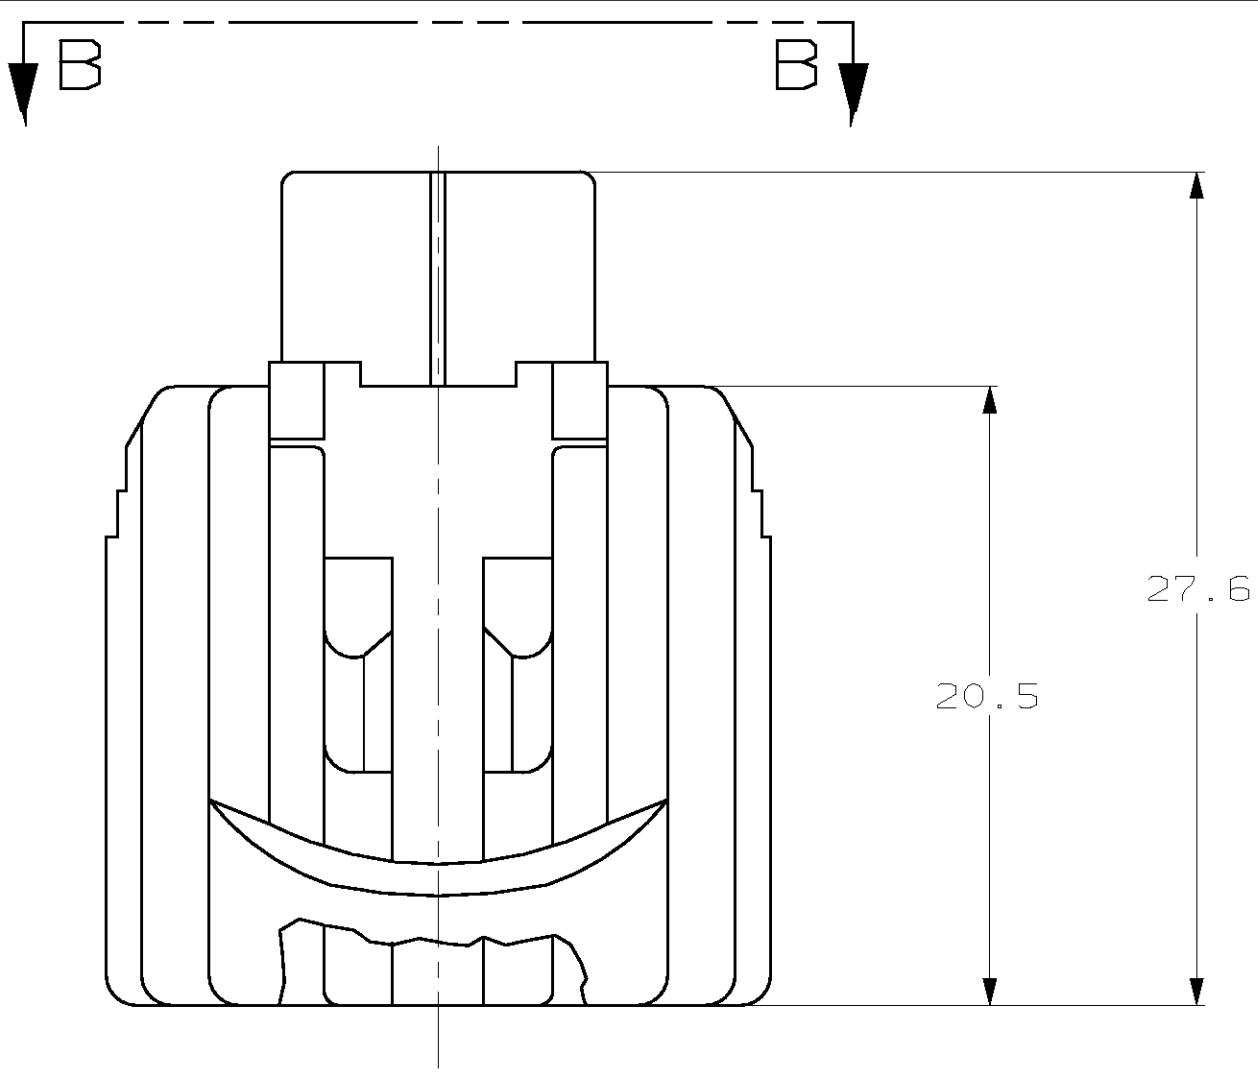

KEYING TYPE D

<small>THIS DRAWING IS A CONTROLLED DOCUMENT FOR AMP INCORPORATED. IT IS SUBJECT TO CHANGE AND THE CONTROLLING ENGINEERING ORGANIZATION SHOULD BE CONTACTED FOR THE LATEST REVISION.</small>		DWN	KD LYTLE	3/23/94
DIMENSIONS: mm		CHK	JP KUNKLE	4/19/94
		APVD	-	-
TOLERANCES UNLESS OTHERWISE SPECIFIED: 0 PLC ±- 1 PLC ±0.30 2 PLC ±0.15 3 PLC ±- 4 PLC ±- ANGLES ±1° FINISH -		PRODUCT SPEC	-	-
MATERIAL -		APPLICATION SPEC	-	-
		WEIGHT	-	-
		CUSTOMER DRAWING	-	-

GRAY	184006-2
GREEN	184006-1
PLUG COLOR	PART NO
AMP AMP Incorporated Harrisburg, PA 17105-3608	
1 X 2 PLG ASY KEY D-C3	
SIZE	CAGE CODE
A2	00779
DRAWING NO	C-184006
SCALE	SHEET
4:1	1 OF 1
REV	E

X-ON Electronics