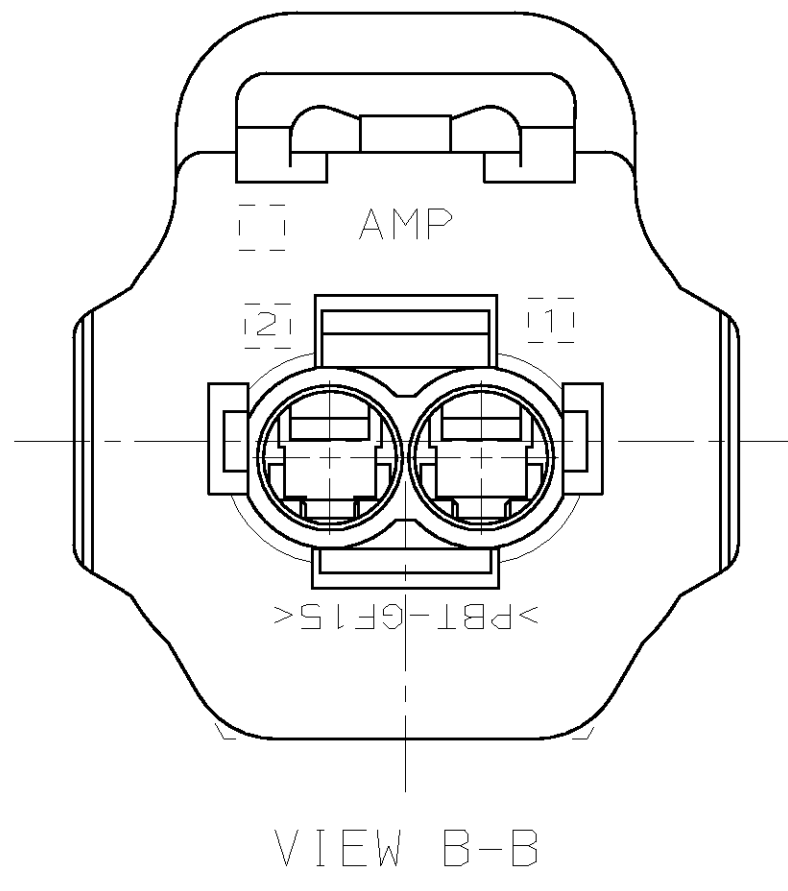

KEYING TYPE D

<small>THIS DRAWING IS A CONTROLLED DOCUMENT FOR AMP INCORPORATED. IT IS SUBJECT TO CHANGE AND THE CONTROLLING ENGINEERING ORGANIZATION SHOULD BE CONTACTED FOR THE LATEST REVISION.</small>		DWN	KD LYTLE	3/23/94
DIMENSIONS: mm		CHK	JP KUNKLE	4/19/94
		APVD	-	-
TOLERANCES UNLESS OTHERWISE SPECIFIED: 0 PLC ±- 1 PLC ±0.30 2 PLC ±0.15 3 PLC ±- 4 PLC ±- ANGLES ±1° FINISH -		PRODUCT SPEC	-	-
MATERIAL -		APPLICATION SPEC	-	-
		WEIGHT	-	-
		CUSTOMER DRAWING	-	-

GRAY	184006-2
GREEN	184006-1
PLUG COLOR	PART NO
AMP AMP Incorporated Harrisburg, PA 17105-3608	
1 X 2 PLG ASY KEY D-C3	
SIZE	CAGE CODE
A2	00779
DRAWING NO	C-184006
SCALE	SHEET
4:1	1 OF 1
REV	E

X-ON Electronics