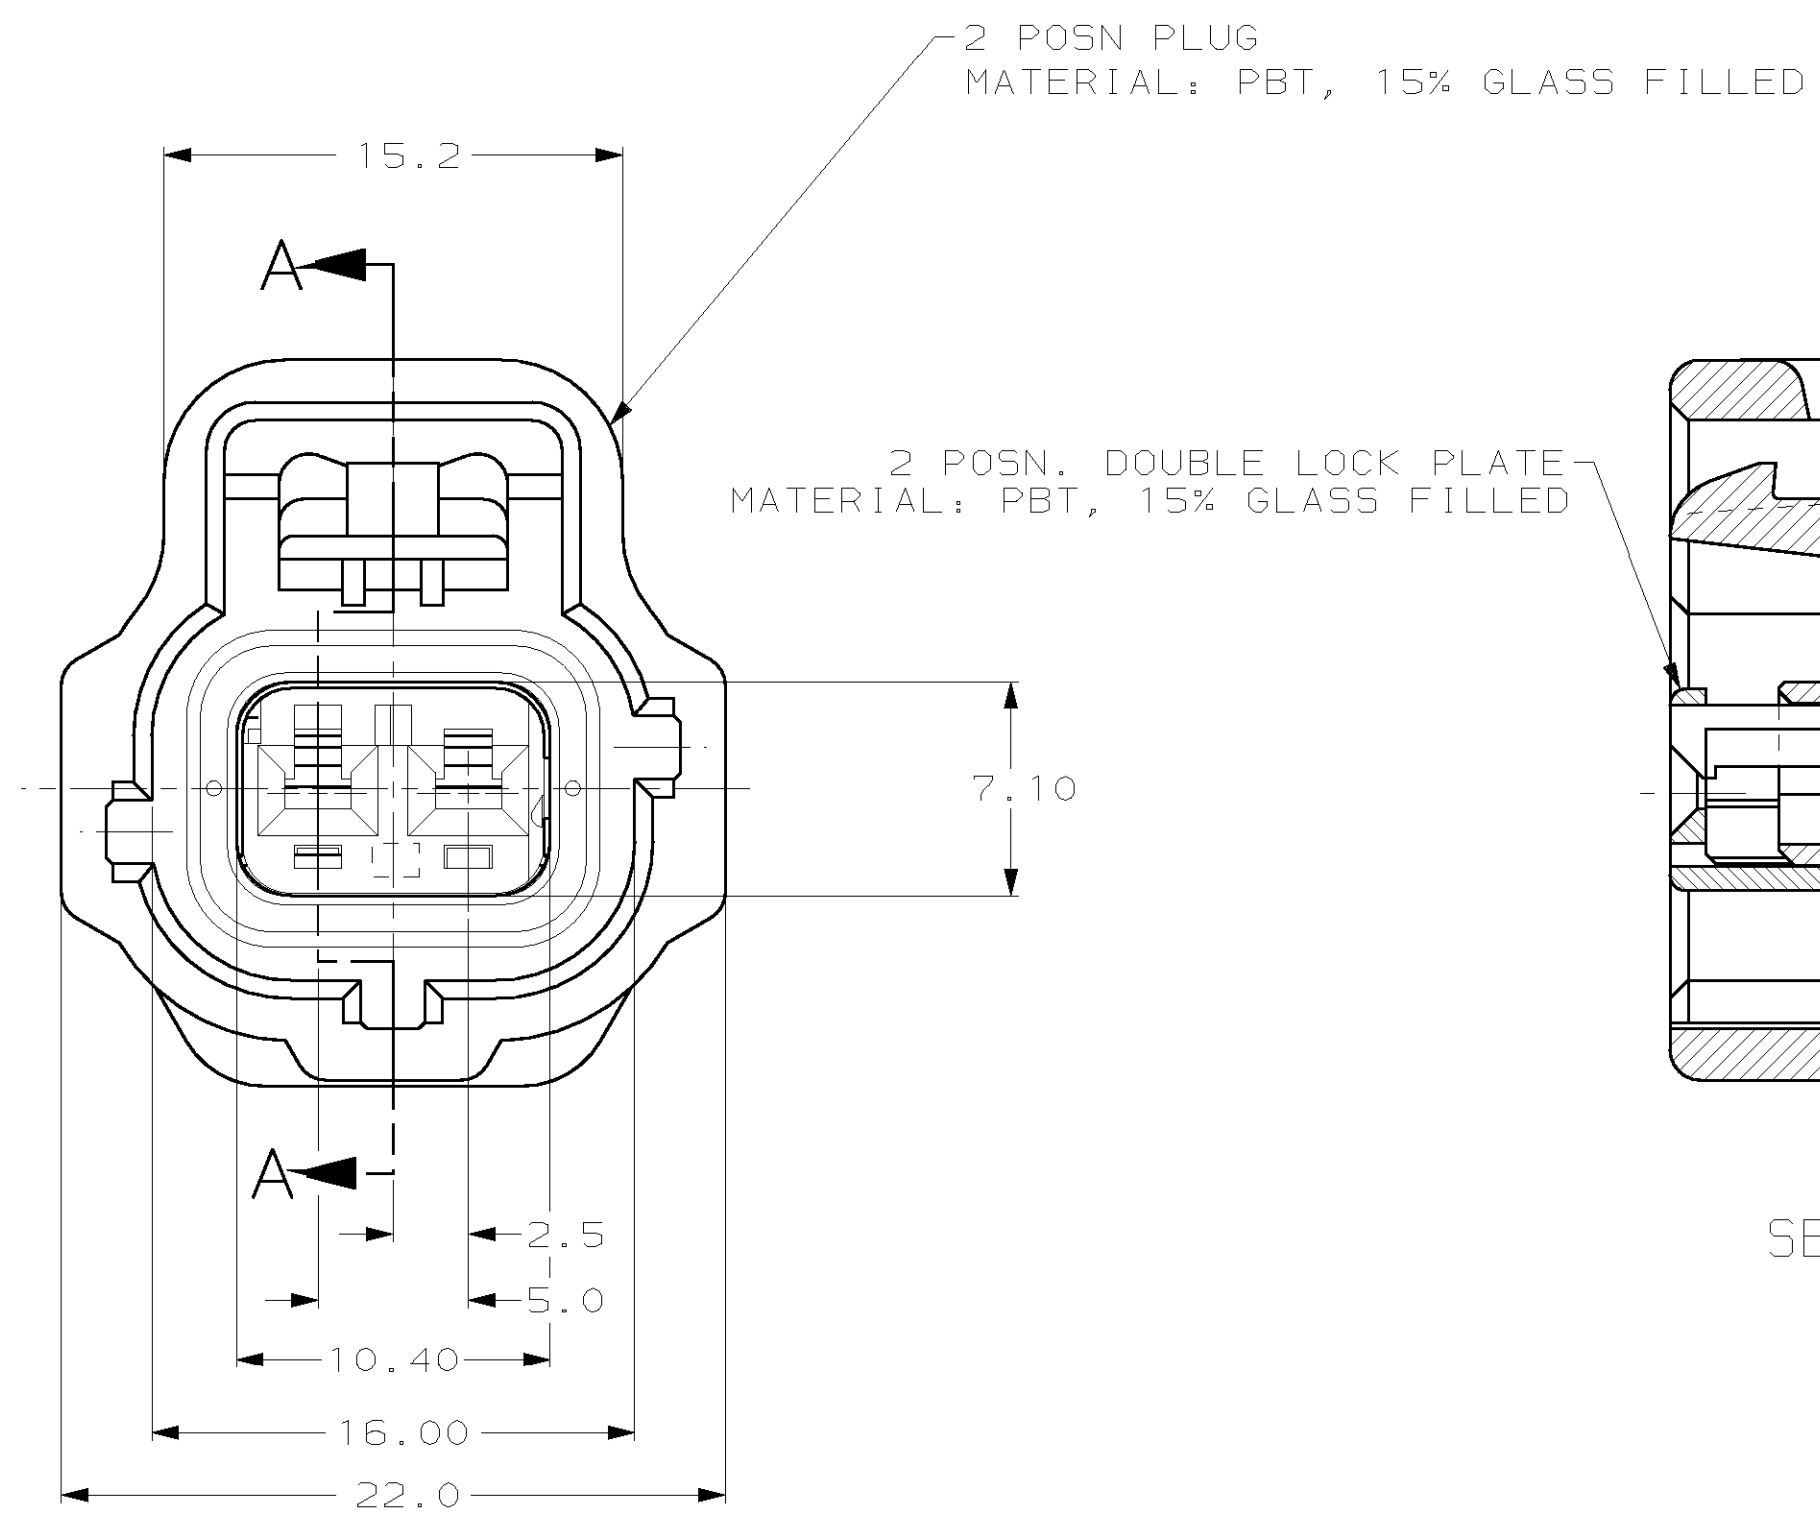

LOC		DIST		REVISIONS			
P	LTR	DESCRIPTION	DATE	DWN	APVD		
G	16	0	RELEASED, WAS 92-4072-2313-4	-	-	-	-
		A	REV PER ECN 0720-0290-94	10/6/94	KL	JK	
		B	REV PER ECN 0720-0446-94	12/16/94	KW	JK	
		C	REV PER ECN 0720-0702-95	8/9/95	KL	JK	
		D	REV PER ECN 0K50-0003-96	08/13/96	KW	JK	
		E	REV PER EC# 0K40-0140-00	7-10-00	PC	GI	

KEYING TYPE D

<small>THIS DRAWING IS A CONTROLLED DOCUMENT FOR AMP INCORPORATED. IT IS SUBJECT TO CHANGE AND THE CONTROLLING ENGINEERING ORGANIZATION SHOULD BE CONTACTED FOR THE LATEST REVISION.</small>		DWN	KD LYTLE	3/23/94
DIMENSIONS: mm		CHK	JP KUNKLE	4/19/94
		APVD	-	-
TOLERANCES UNLESS OTHERWISE SPECIFIED: 0 PLC ±- 1 PLC ±0.30 2 PLC ±0.15 3 PLC ±- 4 PLC ±- ANGLES ±1° FINISH -		PRODUCT SPEC	-	-
MATERIAL -		APPLICATION SPEC	-	-
		WEIGHT	-	-
		CUSTOMER DRAWING	-	-

GRAY	184006-2
GREEN	184006-1
PLUG COLOR	PART NO
AMP AMP Incorporated Harrisburg, PA 17105-3608	
1 X 2 PLG ASY KEY D-C3	
SIZE	CAGE CODE
A2	00779
DRAWING NO	C-184006
SCALE	SHEET
4:1	1 OF 1
REV	E

X-ON Electronics