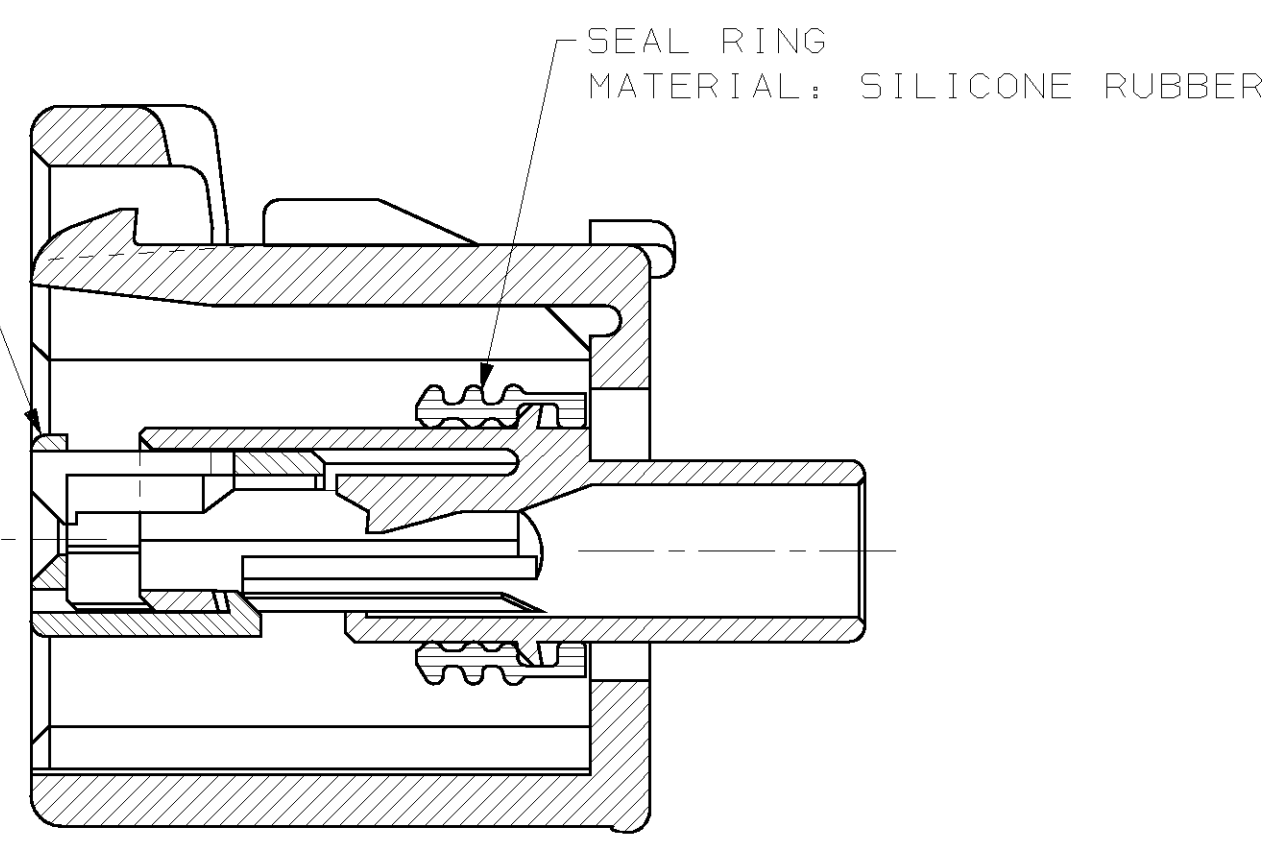

KEYING TYPE D

<small>THIS DRAWING IS A CONTROLLED DOCUMENT FOR AMP INCORPORATED. IT IS SUBJECT TO CHANGE AND THE CONTROLLING ENGINEERING ORGANIZATION SHOULD BE CONTACTED FOR THE LATEST REVISION.</small>		DWN	KD LYTLE	3/23/94
DIMENSIONS: mm		CHK	JP KUNKLE	4/19/94
		APVD	-	-
TOLERANCES UNLESS OTHERWISE SPECIFIED: 0 PLC ±- 1 PLC ±0.30 2 PLC ±0.15 3 PLC ±- 4 PLC ±- ANGLES ±1° FINISH -		PRODUCT SPEC	-	-
MATERIAL -		APPLICATION SPEC	-	-
		WEIGHT	-	-
		CUSTOMER DRAWING	-	-

GRAY	184006-2
GREEN	184006-1
PLUG COLOR	PART NO
AMP AMP Incorporated Harrisburg, PA 17105-3608	
1 X 2 PLG ASY KEY D-C3	
SIZE	CAGE CODE
A2	00779
DRAWING NO	C-184006
SCALE	SHEET
4:1	1 OF 1
REV	E

X-ON Electronics