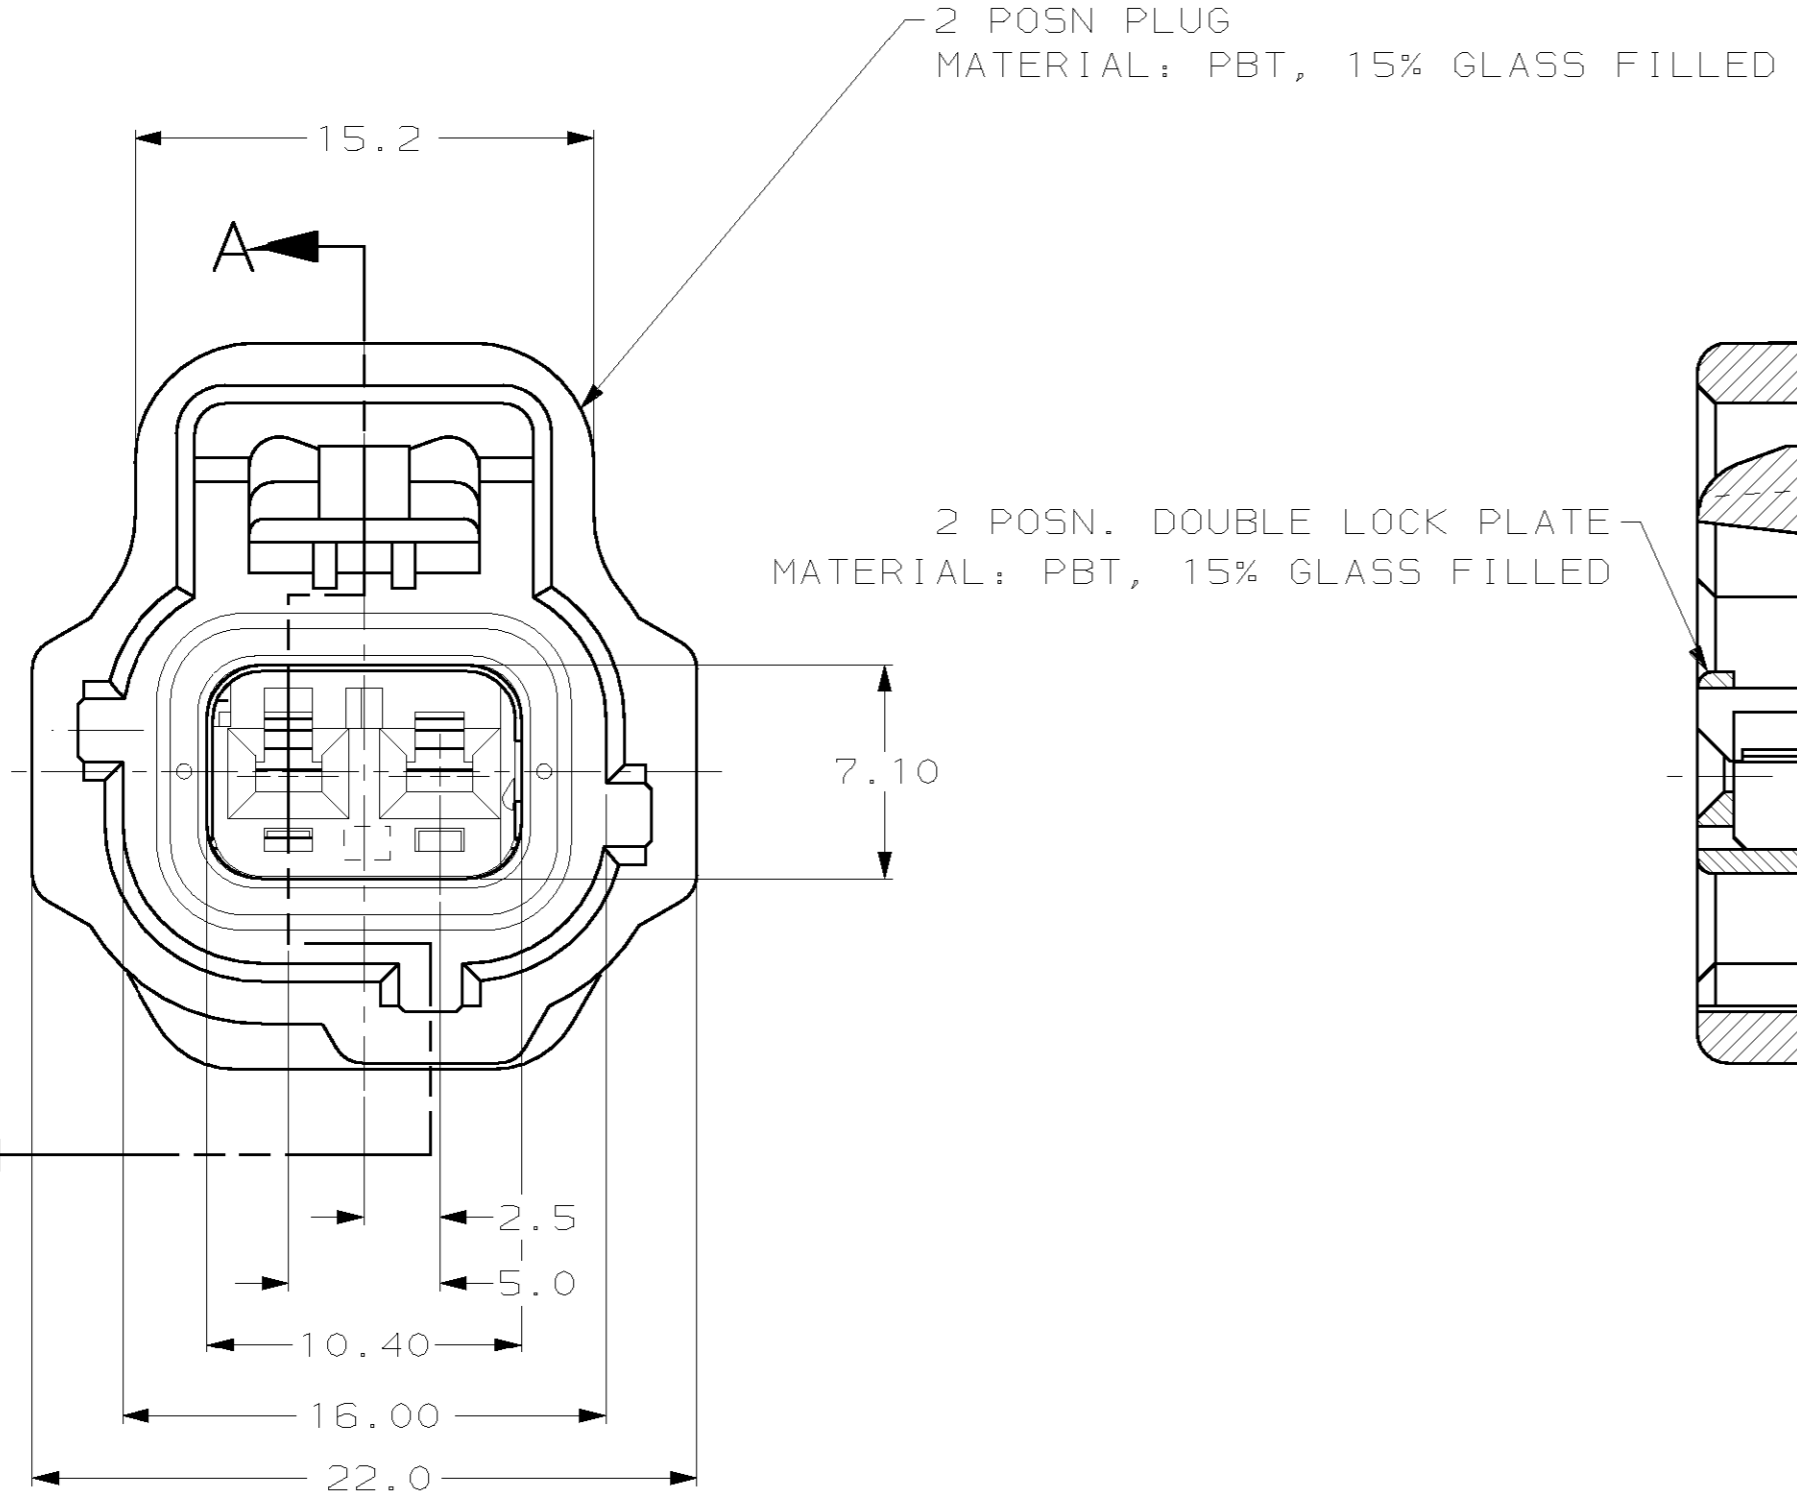

SECTION A-A

KEYING TYPE E

THIS DRAWING IS A CONTROLLED DOCUMENT FOR AMP INCORPORATED. IT IS SUBJECT TO CHANGE AND THE CONTROLLING ENGINEERING ORGANIZATION SHOULD BE CONTACTED FOR THE LATEST REVISION.

DIMENSIONS:	TOLERANCES UNLESS OTHERWISE SPECIFIED:
mm	0 PLC ±.30
	1 PLC ±0.15
	2 PLC ±.
	3 PLC ±.
	4 PLC ±.
	ANGLES ±1°
MATERIAL	FINISH

DWN	KD LYTLE	3/28/94
CHK	JP KUNKLE	4/19/94
APVD		
PRODUCT SPEC		
APPLICATION SPEC		
WEIGHT		
CUSTOMER DRAWING		

GRAY	184008-2		
BLACK	184008-1		
PLUG COLOR	PART NO		
AMP AMP Incorporated Harrisburg, PA 17105-3608			
1 X 2 PLG ASY KEY E-C3			
SIZE	CAGE CODE	DRAWING NO	
A2	00779	C-184008	
SCALE	SHEET	OF	REV
4:1	1	1	E