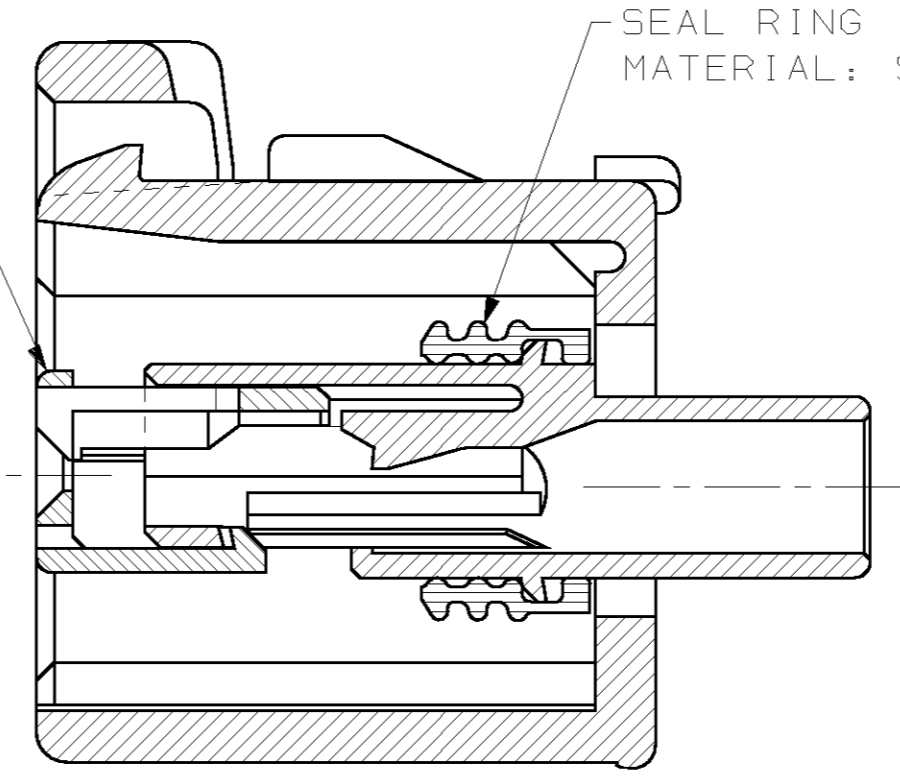

SECTION A-A

KEYING TYPE E

THIS DRAWING IS A CONTROLLED DOCUMENT FOR AMP INCORPORATED. IT IS SUBJECT TO CHANGE AND THE CONTROLLING ENGINEERING ORGANIZATION SHOULD BE CONTACTED FOR THE LATEST REVISION.

DIMENSIONS:	TOLERANCES UNLESS OTHERWISE SPECIFIED:
mm	0 PLC ±.30
	1 PLC ±0.15
	2 PLC ±.
	3 PLC ±.
	4 PLC ±.
	ANGLES ±1°
MATERIAL	FINISH

DWN	KD LYTLE	3/28/94
CHK	JP KUNKLE	4/19/94
APVD		
PRODUCT SPEC		
APPLICATION SPEC		
WEIGHT		
CUSTOMER DRAWING		

GRAY	184008-2		
BLACK	184008-1		
PLUG COLOR	PART NO		
AMP AMP Incorporated Harrisburg, PA 17105-3608			
1 X 2 PLG ASY KEY E-C3			
SIZE	CAGE CODE	DRAWING NO	
A2	00779	C-184008	
SCALE	SHEET	OF	REV
4:1	1	1	E