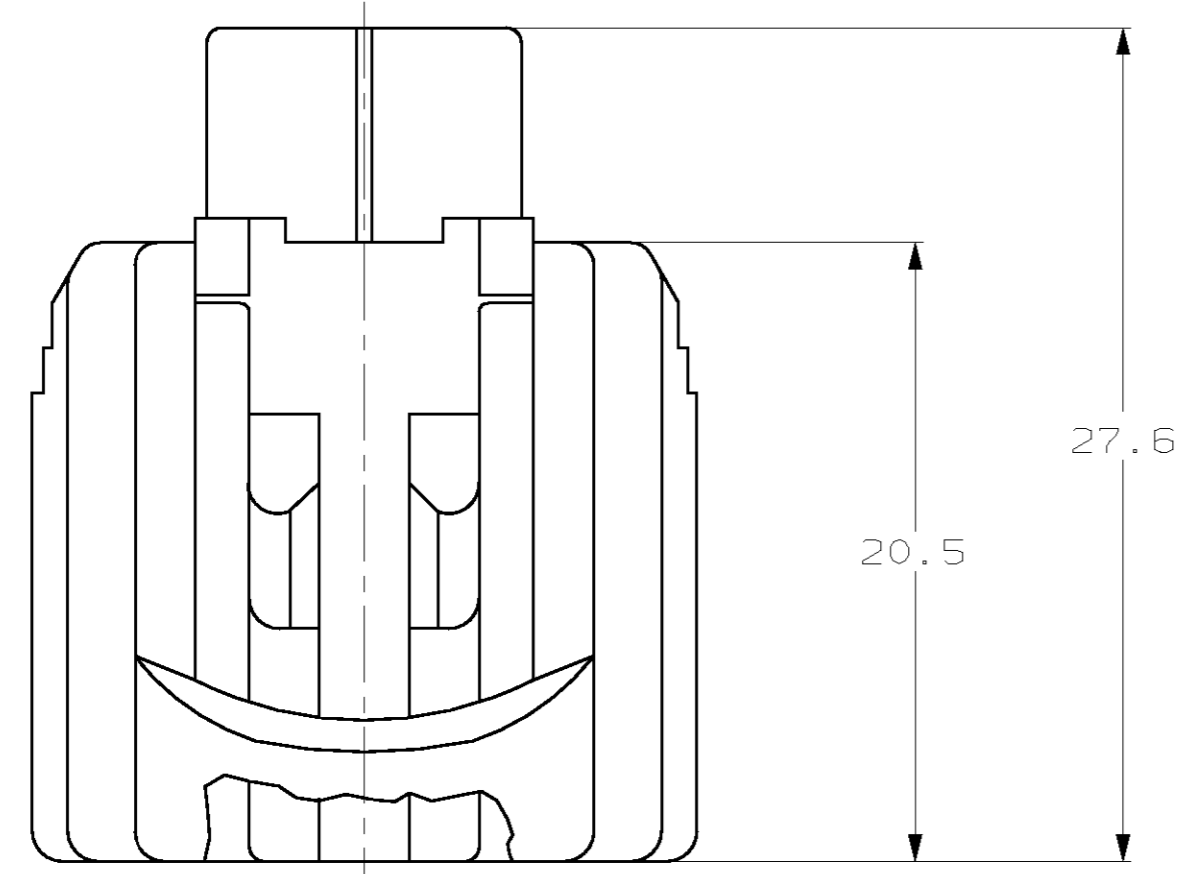

SECTION A-A

KEYING TYPE E

THIS DRAWING IS A CONTROLLED DOCUMENT FOR AMP INCORPORATED. IT IS SUBJECT TO CHANGE AND THE CONTROLLING ENGINEERING ORGANIZATION SHOULD BE CONTACTED FOR THE LATEST REVISION.

DIMENSIONS:	TOLERANCES UNLESS OTHERWISE SPECIFIED:
mm	0 PLC ±.30
	1 PLC ±0.15
	2 PLC ±.
	3 PLC ±.
	4 PLC ±.
	ANGLES ±1°
MATERIAL	FINISH

DWN	KD LYTLE	3/28/94
CHK	JP KUNKLE	4/19/94
APVD		
PRODUCT SPEC		
APPLICATION SPEC		
WEIGHT		
CUSTOMER DRAWING		

GRAY	184008-2		
BLACK	184008-1		
PLUG COLOR	PART NO		
AMP AMP Incorporated Harrisburg, PA 17105-3608			
1 X 2 PLG ASY KEY E-C3			
SIZE	CAGE CODE	DRAWING NO	
A2	00779	C-184008	
SCALE	SHEET	OF	REV
4:1	1	1	E