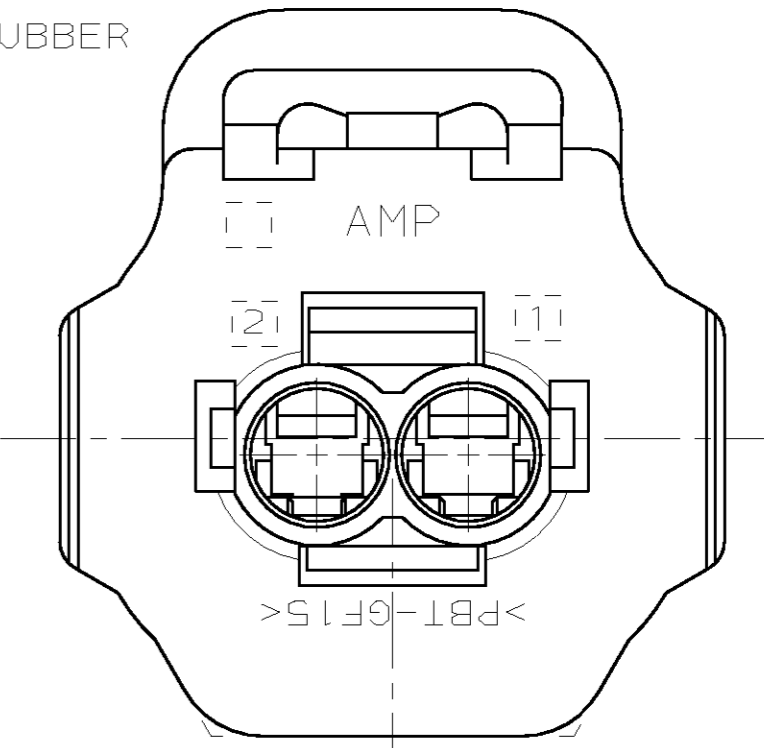

SECTION A-A

KEYING TYPE E

THIS DRAWING IS A CONTROLLED DOCUMENT FOR AMP INCORPORATED. IT IS SUBJECT TO CHANGE AND THE CONTROLLING ENGINEERING ORGANIZATION SHOULD BE CONTACTED FOR THE LATEST REVISION.

DIMENSIONS:	TOLERANCES UNLESS OTHERWISE SPECIFIED:
mm	0 PLC ±.30
	1 PLC ±0.15
	2 PLC ±.
	3 PLC ±.
	4 PLC ±.
	ANGLES ±1°
MATERIAL	FINISH

DWN	KD LYTLE	3/28/94
CHK	JP KUNKLE	4/19/94
APVD		
PRODUCT SPEC		
APPLICATION SPEC		
WEIGHT		
CUSTOMER DRAWING		

GRAY	184008-2		
BLACK	184008-1		
PLUG COLOR	PART NO		
AMP AMP Incorporated Harrisburg, PA 17105-3608			
1 X 2 PLG ASY KEY E-C3			
SIZE	CAGE CODE	DRAWING NO	
A2	00779	C-184008	
SCALE	SHEET	OF	REV
4:1	1	1	E