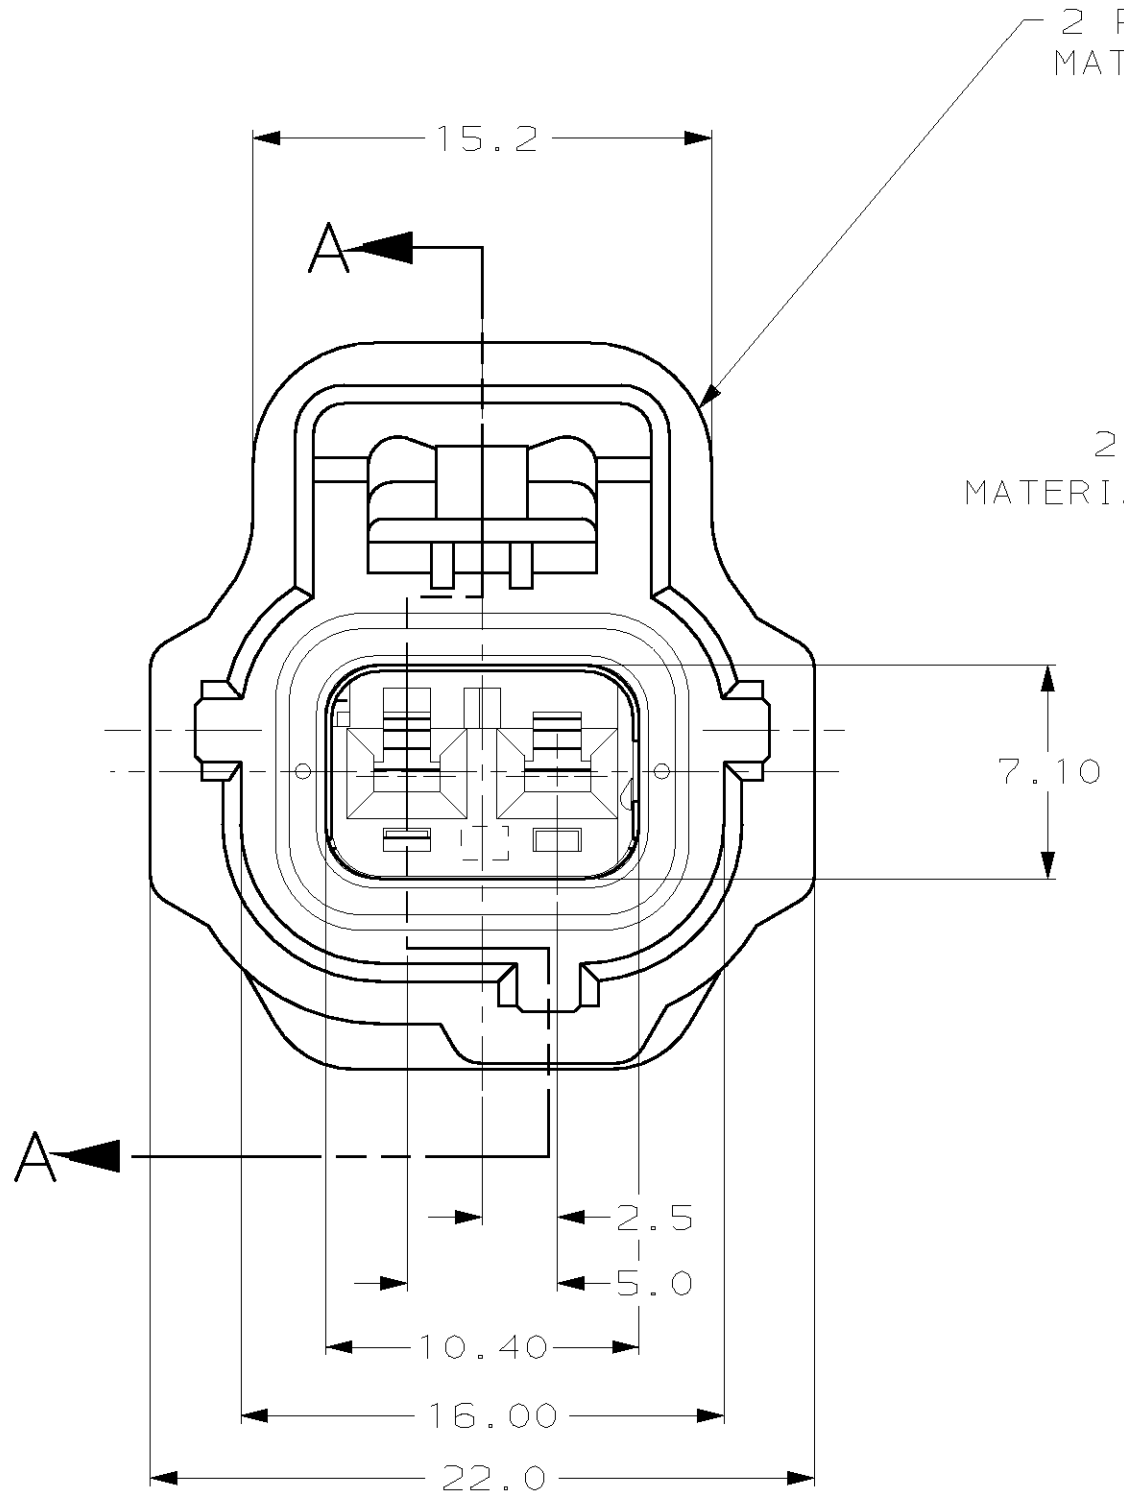

LOC	DIST	REVISIONS					
		P	LTR	DESCRIPTION	DATE	DWN	APVD
G	16			RELEASED, WAS 92-4072-2313-7	-	-	-
				REV PER ECN 0720-0290-94	10/14/94	KDL	JPK
				REV PER ECN 0720-0446-94	12/16/94	KW	JK
				REV PER ECN 0720-0466-95	01/23/95	KW	JK
				REV PER ECN 0K50-0003-96	08/13/96	KW	JK
				REV PER EC# 0K40-0140-00	7-10-00	PC	GI

2 POSN PLUG  
 MATERIAL: PBT, 15% GLASS FILLED

2 POSN. DOUBLE LOCK PLATE  
 MATERIAL: PBT, 15% GLASS FILLED

SEAL RING  
 MATERIAL: SILICONE RUBBER

SECTION A-A

KEYING TYPE G

THIS DRAWING IS A CONTROLLED DOCUMENT FOR AMP INCORPORATED. IT IS SUBJECT TO CHANGE AND THE CONTROLLING ENGINEERING ORGANIZATION SHOULD BE CONTACTED FOR THE LATEST REVISION.		DWN	KD LYTLE	3/25/94
DIMENSIONS:		CHK	JP KUNKLE	4/19/94
mm	TOLERANCES UNLESS OTHERWISE SPECIFIED:	APVD	-	-
	0 PLC ±-	PRODUCT SPEC	-	-
	1 PLC ±0.30	APPLICATION SPEC	-	-
	2 PLC ±0.15	WEIGHT	-	-
	3 PLC ±-	CUSTOMER DRAWING	-	-
	4 PLC ±-			
	ANGLES ±1°			
MATERIAL	FINISH			

GRAY	184012-1
PLUG COLOR	PART NO
<b>AMP</b> AMP Incorporated Harrisburg, PA 17105-3608	
1 X 2 PLG ASY KEY G-C3	
SIZE	CAGE CODE
A2	00779
DRAWING NO	C=184012
SCALE	SHEET
4:1	1 OF 1
REV	E

184012