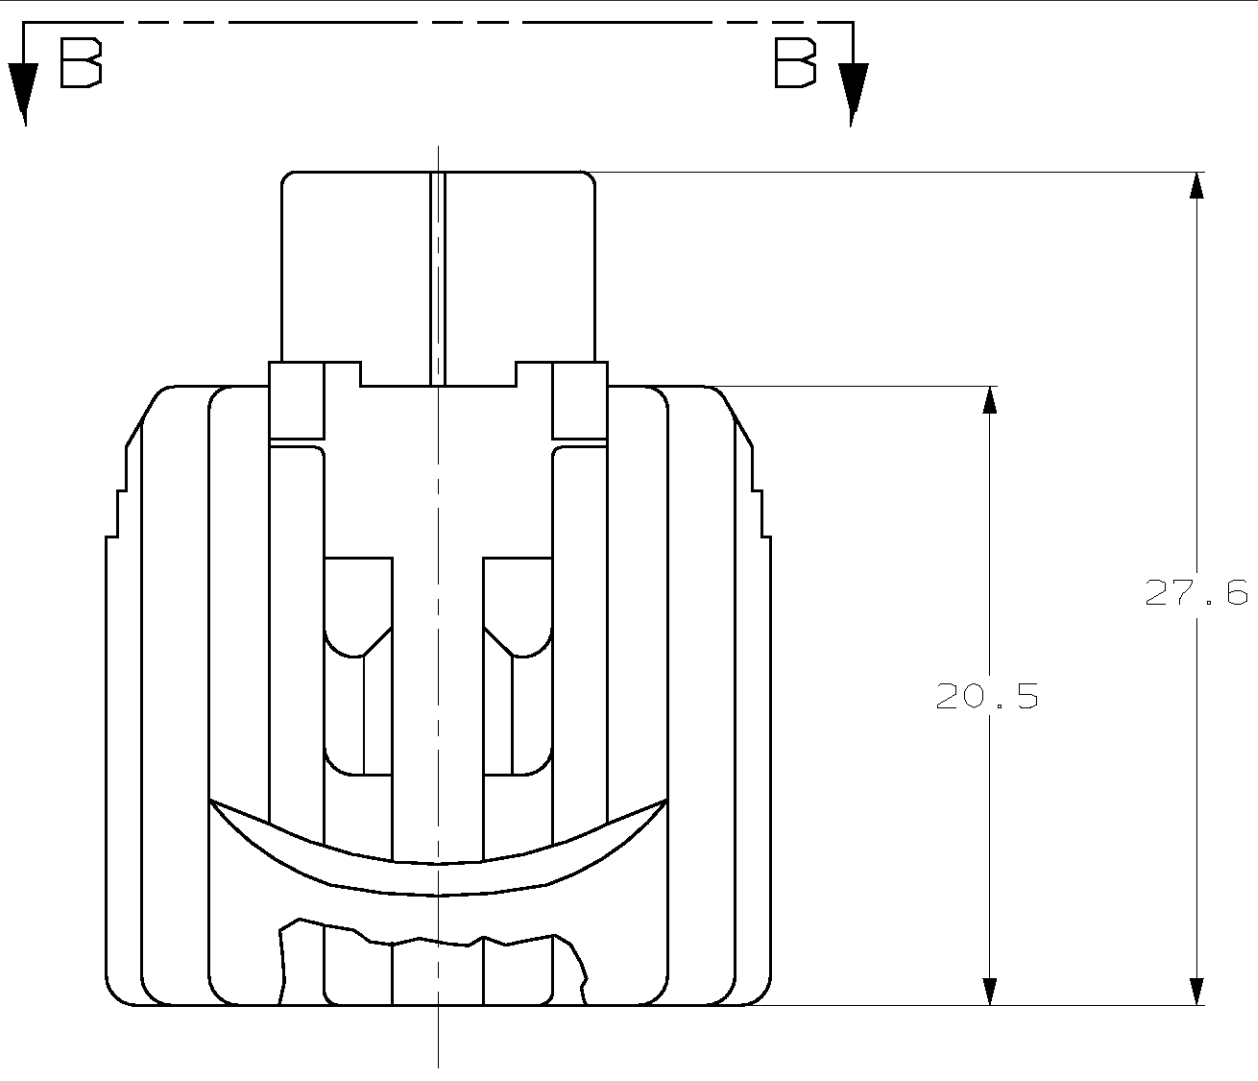

2 POSN PLUG  
 MATERIAL: PBT, 15% GLASS FILLED

2 POSN. DOUBLE LOCK PLATE  
 MATERIAL: PBT, 15% GLASS FILLED

SEAL RING  
 MATERIAL: SILICONE RUBBER

SECTION A-A

KEYING TYPE G

THIS DRAWING IS A CONTROLLED DOCUMENT FOR AMP INCORPORATED. IT IS SUBJECT TO CHANGE AND THE CONTROLLING ENGINEERING ORGANIZATION SHOULD BE CONTACTED FOR THE LATEST REVISION.		DWN	KD LYTLE	3/25/94
DIMENSIONS:		CHK	JP KUNKLE	4/19/94
mm	TOLERANCES UNLESS OTHERWISE SPECIFIED:	APVD	-	-
	0 PLC ±-	PRODUCT SPEC	-	-
	1 PLC ±0.30	APPLICATION SPEC	-	-
	2 PLC ±0.15	WEIGHT	-	-
	3 PLC ±-	CUSTOMER DRAWING	-	-
	4 PLC ±-			
	ANGLES ±1°			
MATERIAL	FINISH			

GRAY	184012-1
PLUG COLOR	PART NO
<b>AMP</b> AMP Incorporated Harrisburg, PA 17105-3608	
1 X 2 PLG ASY KEY G-C3	
SIZE	CAGE CODE
A2	00779
DRAWING NO	C=184012
SCALE	SHEET
4:1	1 OF 1
REV	E

184012