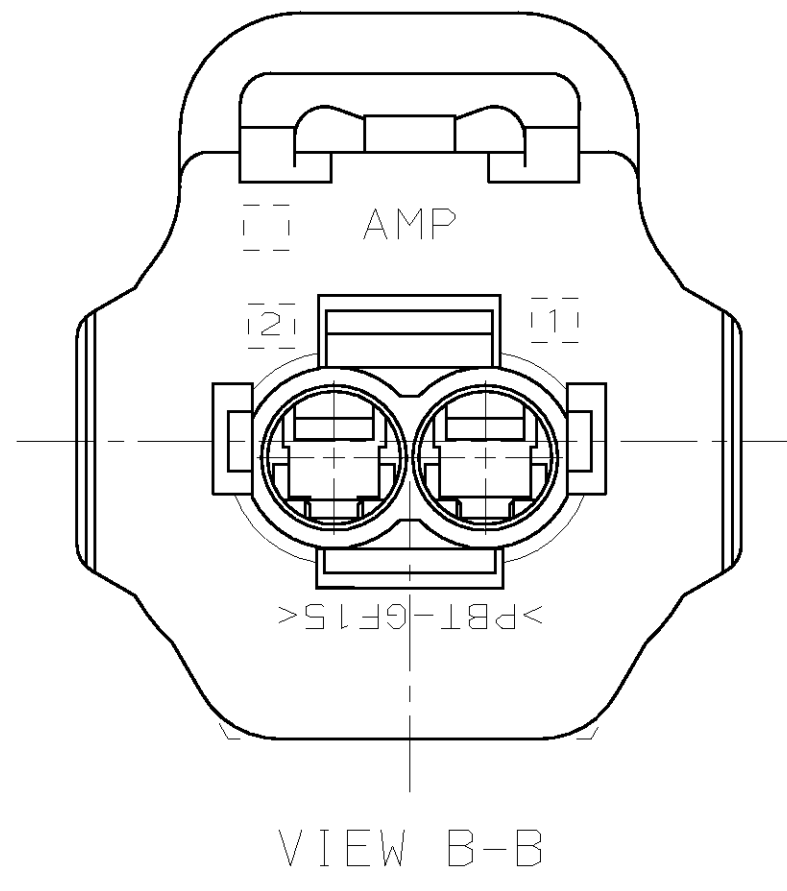

2 POSN PLUG  
 MATERIAL: PBT, 15% GLASS FILLED

2 POSN. DOUBLE LOCK PLATE  
 MATERIAL: PBT, 15% GLASS FILLED

SEAL RING  
 MATERIAL: SILICONE RUBBER

SECTION A-A

KEYING TYPE G

THIS DRAWING IS A CONTROLLED DOCUMENT FOR AMP INCORPORATED. IT IS SUBJECT TO CHANGE AND THE CONTROLLING ENGINEERING ORGANIZATION SHOULD BE CONTACTED FOR THE LATEST REVISION.		DWN	KD LYTLE	3/25/94
DIMENSIONS:		CHK	JP KUNKLE	4/19/94
mm	TOLERANCES UNLESS OTHERWISE SPECIFIED:	APVD	-	-
	0 PLC ±-	PRODUCT SPEC	-	-
	1 PLC ±0.30	APPLICATION SPEC	-	-
	2 PLC ±0.15	WEIGHT	-	-
	3 PLC ±-	CUSTOMER DRAWING	-	-
	4 PLC ±-			
	ANGLES ±1°			
MATERIAL	FINISH			

GRAY	184012-1
PLUG COLOR	PART NO
<b>AMP</b> AMP Incorporated Harrisburg, PA 17105-3608	
1 X 2 PLG ASY KEY G-C3	
SIZE	CAGE CODE
A2	00779
DRAWING NO	C=184012
SCALE	SHEET
4:1	1 OF 1
REV	E

184012