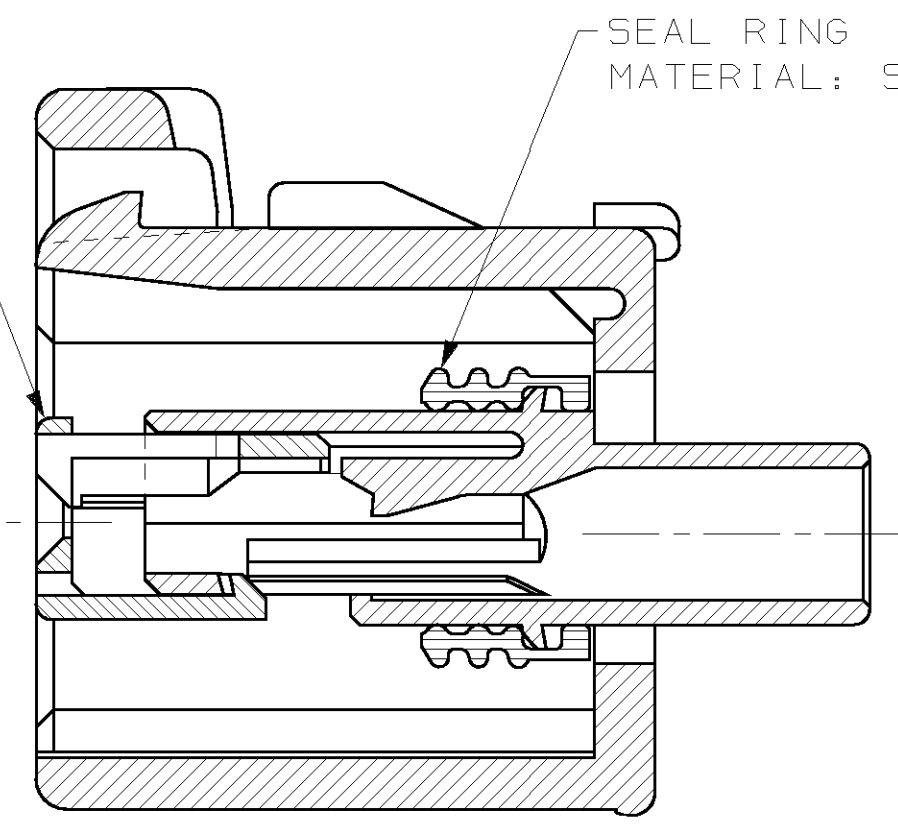

2 POSN PLUG  
 MATERIAL: PBT, 15% GLASS FILLED

2 POSN. DOUBLE LOCK PLATE  
 MATERIAL: PBT, 15% GLASS FILLED

SEAL RING  
 MATERIAL: SILICONE RUBBER

SECTION A-A

KEYING TYPE G

THIS DRAWING IS A CONTROLLED DOCUMENT FOR AMP INCORPORATED. IT IS SUBJECT TO CHANGE AND THE CONTROLLING ENGINEERING ORGANIZATION SHOULD BE CONTACTED FOR THE LATEST REVISION.		DWN	KD LYTLE	3/25/94
DIMENSIONS:		CHK	JP KUNKLE	4/19/94
mm	TOLERANCES UNLESS OTHERWISE SPECIFIED:	APVD	-	-
	0 PLC ±-	PRODUCT SPEC	-	-
	1 PLC ±0.30	APPLICATION SPEC	-	-
	2 PLC ±0.15	WEIGHT	-	-
	3 PLC ±-	CUSTOMER DRAWING	-	-
	4 PLC ±-			
	ANGLES ±1°			
MATERIAL	FINISH			

GRAY	184012-1
PLUG COLOR	PART NO
<b>AMP</b> AMP Incorporated Harrisburg, PA 17105-3608	
1 X 2 PLG ASY KEY G-C3	
SIZE	CAGE CODE
A2	00779
DRAWING NO	C=184012
SCALE	SHEET
4:1	1 OF 1
REV	E

184012