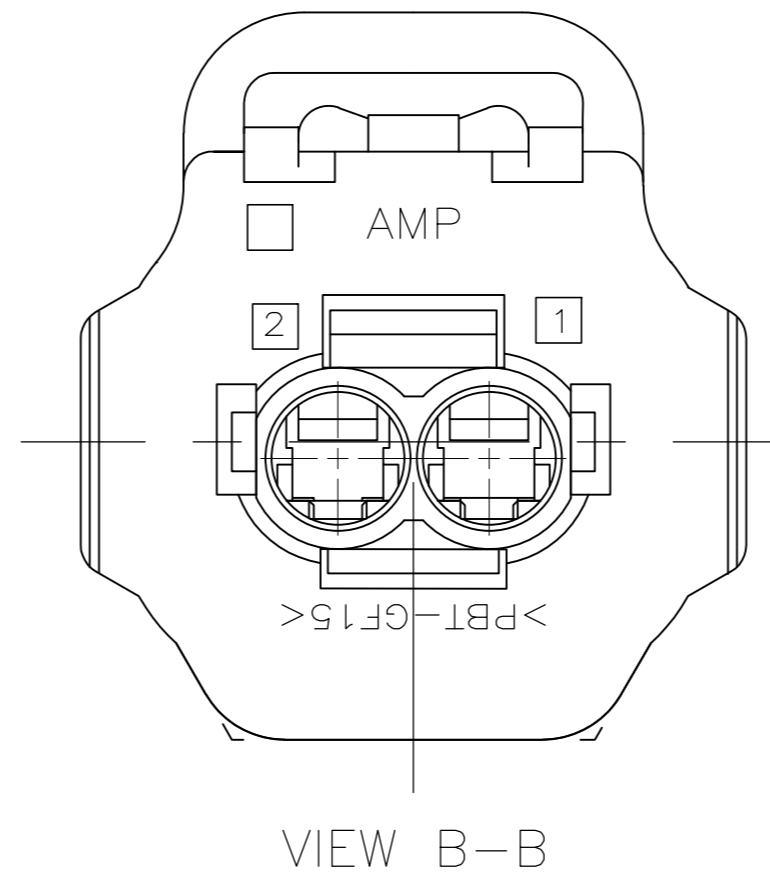

2 POSN PLUG  
MATERIAL: PBT, 15% GLASS FILLED

SEAL RING  
MATERIAL: SILICONE RUBBER

2 POSN. DOUBLE LOCK PLATE  
MATERIAL: PBT, 15% GLASS FILLED

SECTION A-A

KEYING TYPE H

<b>OBSOLETE</b>	BROWN	184014-3
	GREEN	184014-2
	BLACK	184014-1
	PLUG COLOR	PART NO

THIS DRAWING IS A CONTROLLED DOCUMENT.		DWN	3/25/94	<b>TE</b> TE Connectivity
		CHK	4/19/94	
		APVD	-	
		PRODUCT SPEC	-	
DIMENSIONS:				NAME
mm				1 X 2 PLG ASY KEY H-C3
TOLERANCES UNLESS OTHERWISE SPECIFIED:				SIZE
0 PLC ± -				A2
1 PLC ± 0.30				CAGE CODE
2 PLC ± 0.15				00779
3 PLC ± -				DRAWING NO
4 PLC ± -				C=184014
ANGLES ± -				RESTRICTED TO
FINISH				-
MATERIAL				WEIGHT
-				0.000000
				CUSTOMER DRAWING
				SCALE
				4:1
				SHEET
				1 of 1
				REV
				E1