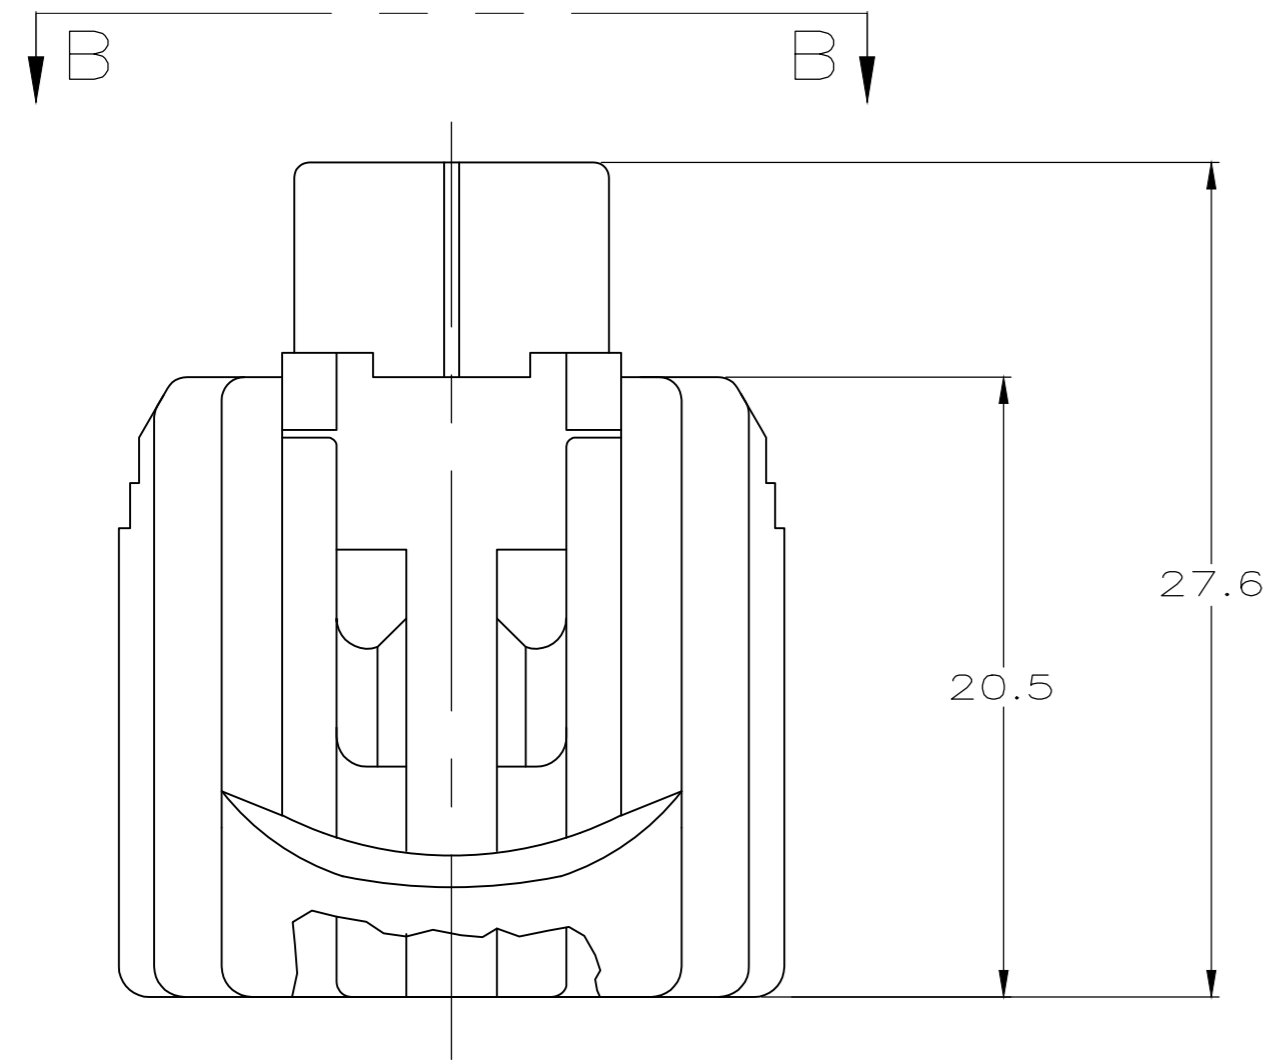

2 POSN PLUG  
MATERIAL: PBT, 15% GLASS FILLED

SEAL RING  
MATERIAL: SILICONE RUBBER

2 POSN. DOUBLE LOCK PLATE  
MATERIAL: PBT, 15% GLASS FILLED

SECTION A-A

KEYING TYPE H

<b>OBSOLETE</b>	BROWN	184014-3
	GREEN	184014-2
	BLACK	184014-1
	PLUG COLOR	PART NO

THIS DRAWING IS A CONTROLLED DOCUMENT.		DWN	3/25/94	<b>TE</b> TE Connectivity
		CHK	4/19/94	
		APVD	-	
		PRODUCT SPEC	-	
DIMENSIONS:				NAME
mm				1 X 2 PLG ASY KEY H-C3
TOLERANCES UNLESS OTHERWISE SPECIFIED:				SIZE
0 PLC ± -				A2
1 PLC ± 0.30				CAGE CODE
2 PLC ± 0.15				00779
3 PLC ± -				DRAWING NO
4 PLC ± -				C=184014
ANGLES ± -				RESTRICTED TO
FINISH				-
MATERIAL				WEIGHT
-				0.000000
				CUSTOMER DRAWING
				SCALE
				4:1
				SHEET
				1 of 1
				REV
				E1