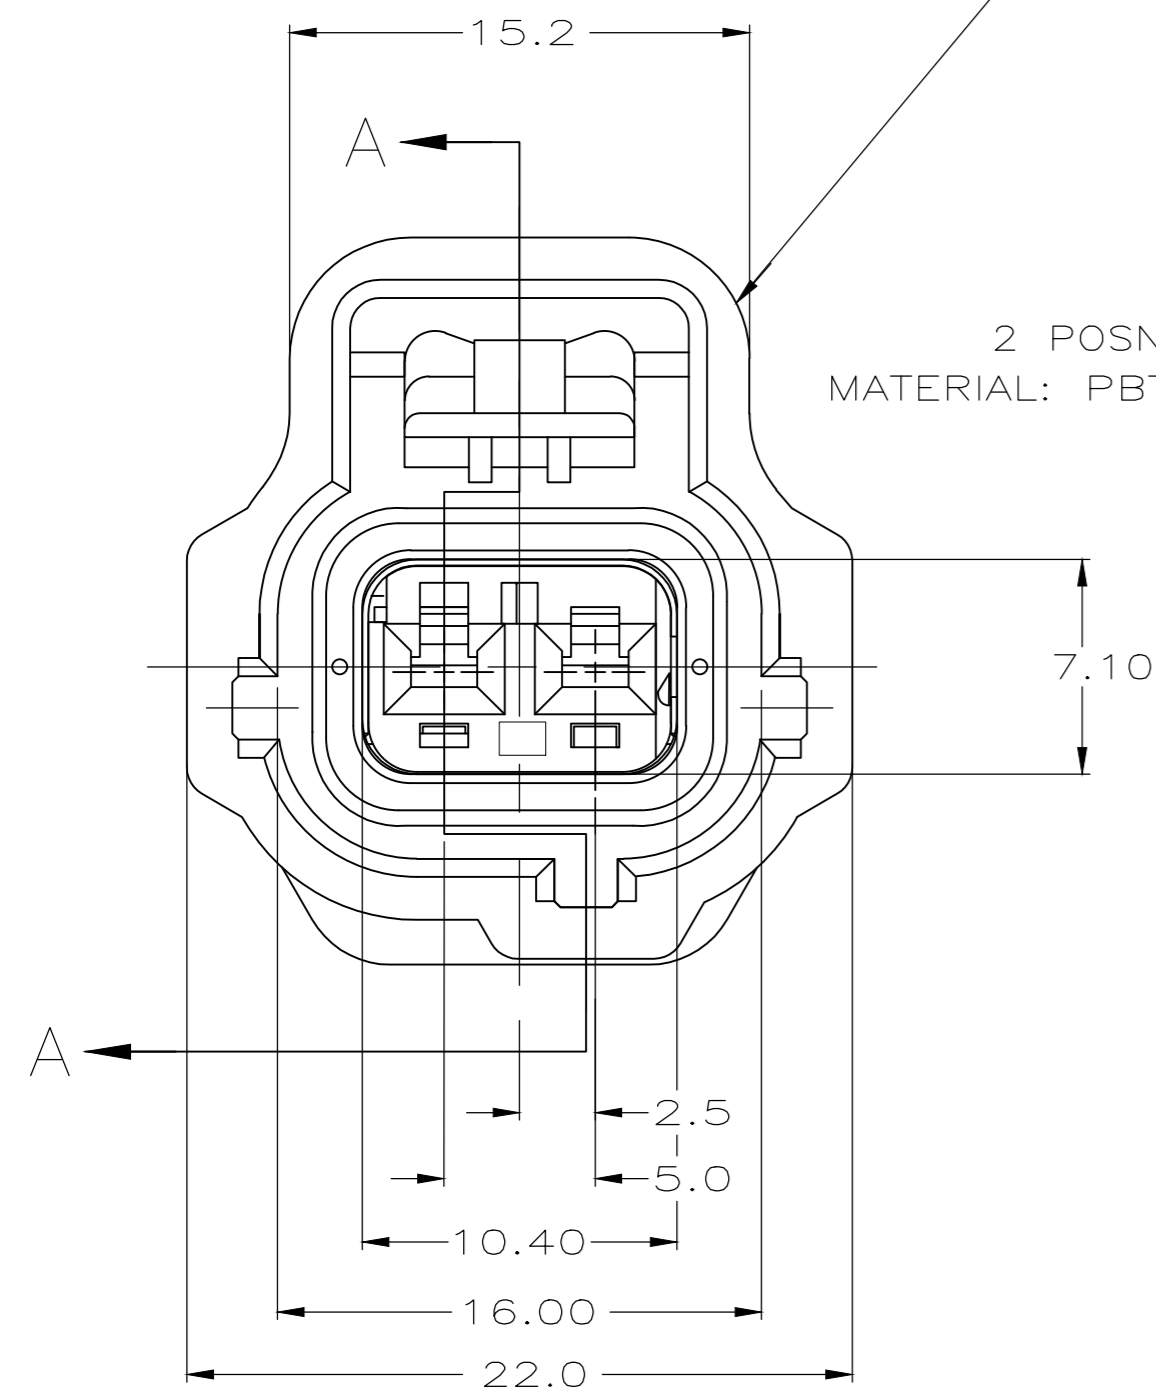

REVISIONS					
P	LTR	DESCRIPTION	DATE	DWN	APVD
0		RELEASED, WAS 92-4072-2313-8	-	-	-
A		REV PER ECN 0720-0290-94	10-21-94	KDL	JPK
		ADDED -2, 94-4072-026			
B		REV PER ECN 0720-0446-94	12/16/94	KW	JK
C		ADD -3 PER ECN 0720-0640-95	05/25/95	KW	JK
D		REV PER ECN OKS0-0003-96	08/13/96	KW	JK
E		REV PER EC# 0K40-0140-00	7-10-00	PC	GI
E1		REVISED PER ECO-20-012742	15SEP20	AP	HDC

2 POSN PLUG  
MATERIAL: PBT, 15% GLASS FILLED

SEAL RING  
MATERIAL: SILICONE RUBBER

2 POSN. DOUBLE LOCK PLATE  
MATERIAL: PBT, 15% GLASS FILLED

SECTION A-A

KEYING TYPE H

<b>OBSOLETE</b>	BROWN	184014-3
	GREEN	184014-2
	BLACK	184014-1
	PLUG COLOR	PART NO

THIS DRAWING IS A CONTROLLED DOCUMENT.		DWN	3/25/94	<b>TE</b> TE Connectivity
		CHK	4/19/94	
		APVD	-	
		PRODUCT SPEC	-	
DIMENSIONS:				NAME
mm				1 X 2 PLG ASY KEY H-C3
TOLERANCES UNLESS OTHERWISE SPECIFIED:				SIZE
0 PLC ± -				A2
1 PLC ± 0.30				CAGE CODE
2 PLC ± 0.15				00779
3 PLC ± -				DRAWING NO
4 PLC ± -				C=184014
ANGLES ± -				RESTRICTED TO
FINISH				-
MATERIAL				WEIGHT
-				0.000000
				CUSTOMER DRAWING
				SCALE
				4:1
				SHEET
				1 of 1
				REV
				E1