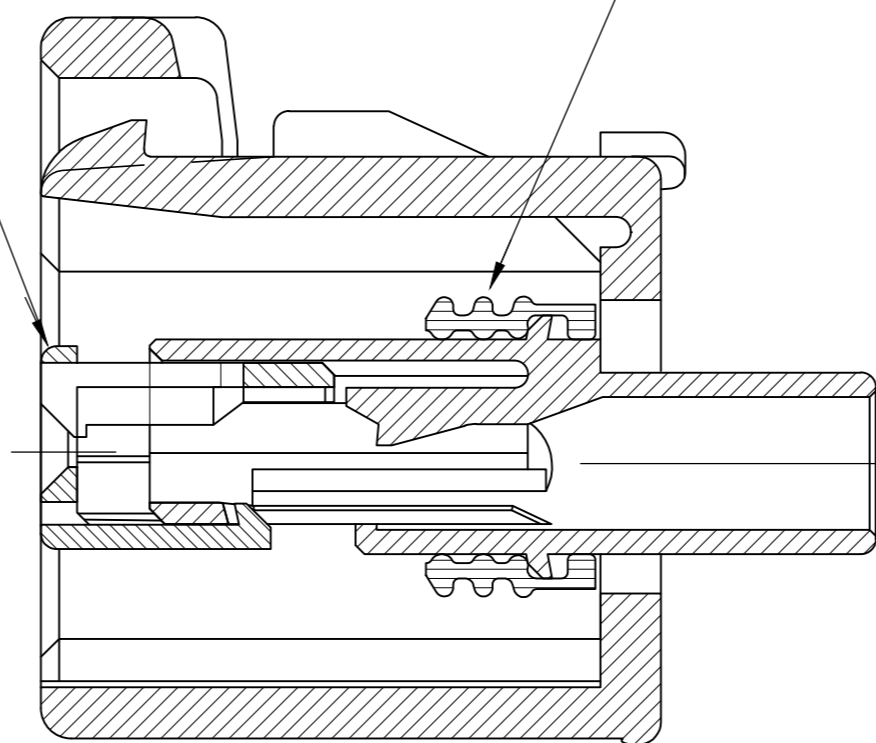

2 POSN PLUG  
MATERIAL: PBT, 15% GLASS FILLED

SEAL RING  
MATERIAL: SILICONE RUBBER

2 POSN. DOUBLE LOCK PLATE  
MATERIAL: PBT, 15% GLASS FILLED

SECTION A-A

KEYING TYPE H

<b>OBSOLETE</b>	BROWN	184014-3
	GREEN	184014-2
	BLACK	184014-1
	PLUG COLOR	PART NO

THIS DRAWING IS A CONTROLLED DOCUMENT.		DWN	3/25/94	<b>TE</b> TE Connectivity
		CHK	4/19/94	
		APVD	-	
		PRODUCT SPEC	-	
DIMENSIONS:				NAME
mm				1 X 2 PLG ASY KEY H-C3
TOLERANCES UNLESS OTHERWISE SPECIFIED:				SIZE
0 PLC ± -				A2
1 PLC ± 0.30				CAGE CODE
2 PLC ± 0.15				00779
3 PLC ± -				DRAWING NO
4 PLC ± -				C=184014
ANGLES ± -				RESTRICTED TO
FINISH				-
MATERIAL				WEIGHT
-				0.000000
				CUSTOMER DRAWING
				SCALE
				4:1
				SHEET
				1 of 1
				REV
				E1