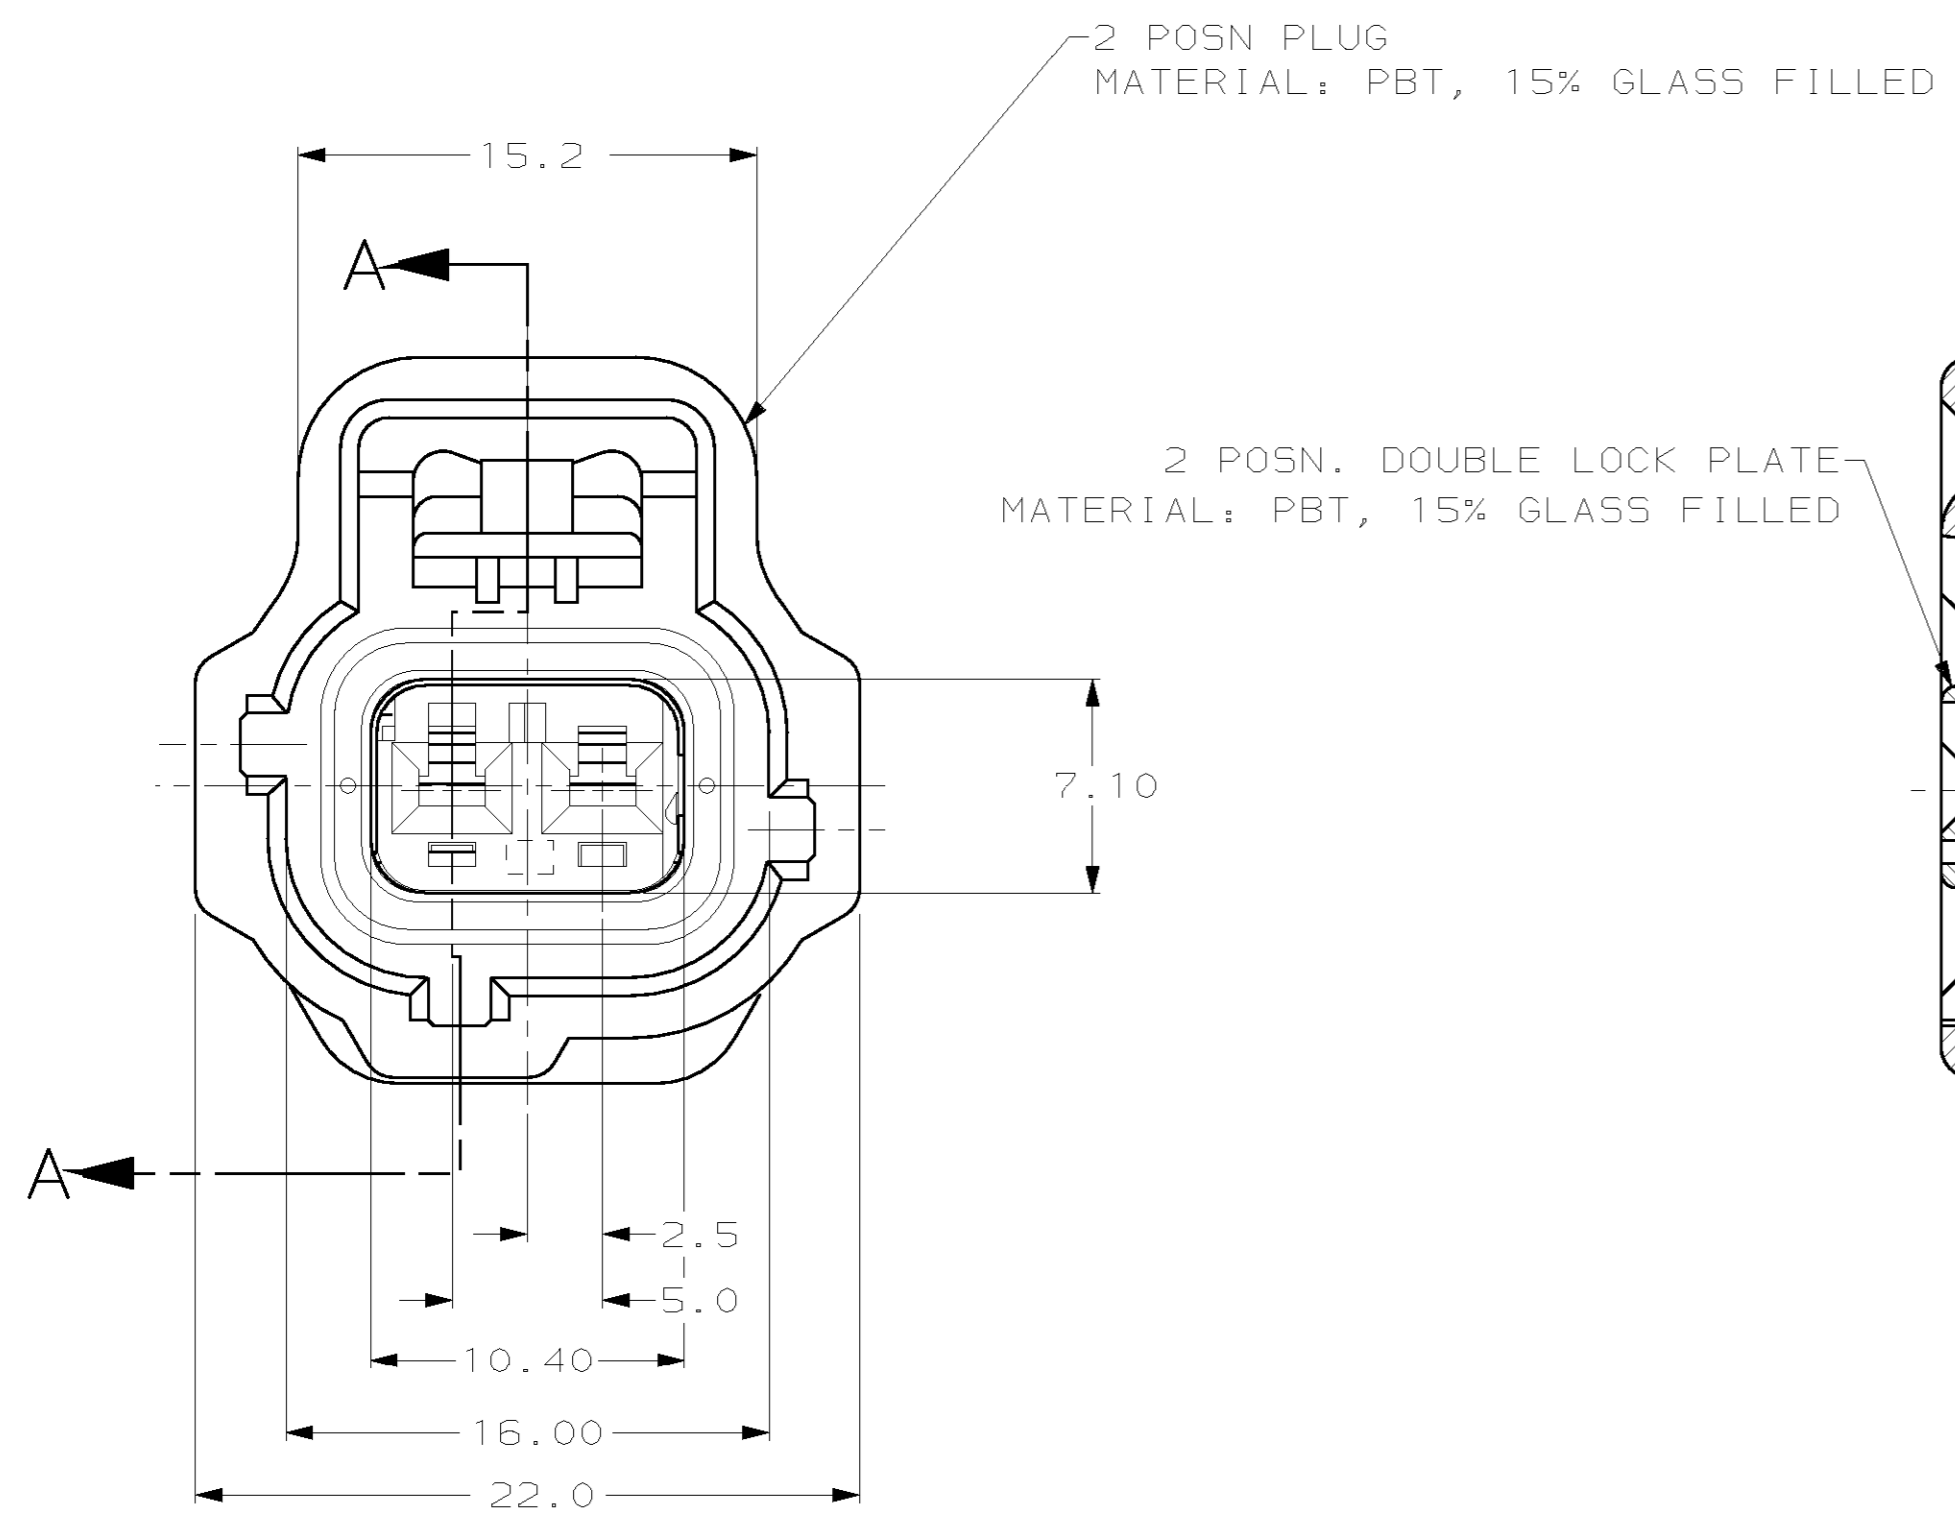

KEYING TYPE J

THIS DRAWING IS A CONTROLLED DOCUMENT FOR AMP INCORPORATED. IT IS SUBJECT TO CHANGE AND THE CONTROLLING ENGINEERING ORGANIZATION SHOULD BE CONTACTED FOR THE LATEST REVISION.

DIMENSIONS:	TOLERANCES UNLESS OTHERWISE SPECIFIED:
mm	0 PLC ±-
	1 PLC ±0.30
	2 PLC ±0.15
	3 PLC ±-
	4 PLC ±-
	ANGLES ±1°
MATERIAL	FINISH
-	-

DWN	KD LYTLE	3/28/94
CHK	JP KUNKLE	4/19/94
APVD	-	-
PRODUCT SPEC	-	-
APPLICATION SPEC	-	-
WEIGHT	-	-
CUSTOMER DRAWING	-	-

BLACK	184016-1
PLUG COLOR	PART NO
AMP	AMP Incorporated Harrisburg, PA 17105-3608
1 X 2 PLG ASY KEY J-C3	
SIZE	CAGE CODE
A2	00779
DRAWING NO	C-184016
SCALE	SHEET
4:1	1 OF 1
REV	D