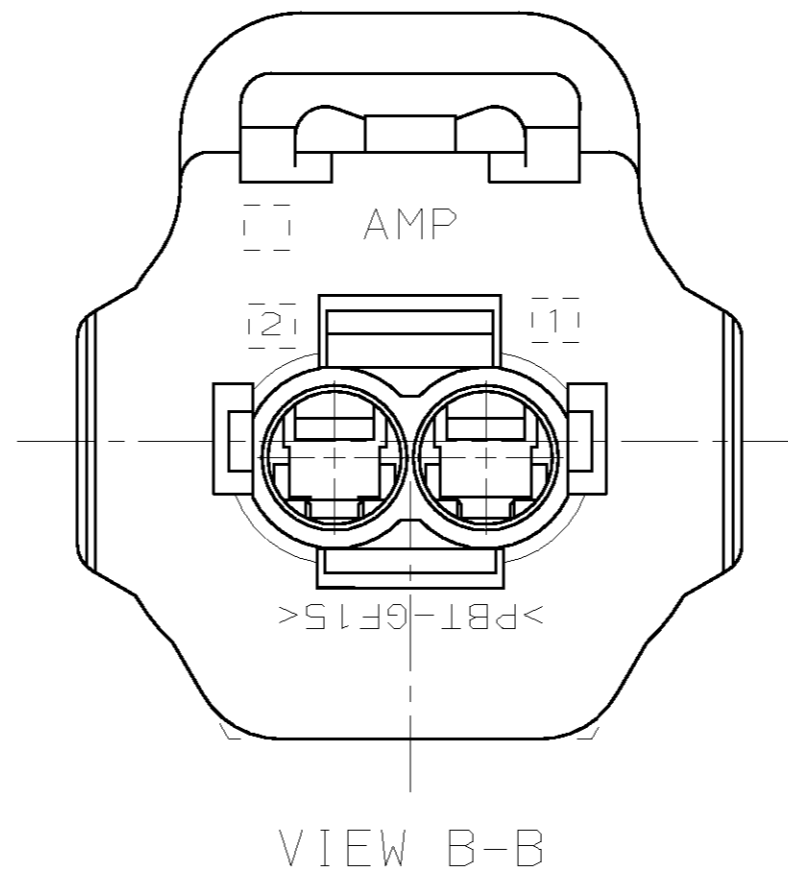

KEYING TYPE J

THIS DRAWING IS A CONTROLLED DOCUMENT FOR AMP INCORPORATED. IT IS SUBJECT TO CHANGE AND THE CONTROLLING ENGINEERING ORGANIZATION SHOULD BE CONTACTED FOR THE LATEST REVISION.

DIMENSIONS:	TOLERANCES UNLESS OTHERWISE SPECIFIED:
mm	0 PLC ±-
	1 PLC ±0.30
	2 PLC ±0.15
	3 PLC ±-
	4 PLC ±-
	ANGLES ±1°
MATERIAL	FINISH
-	-

DWN	KD LYTLE	3/28/94
CHK	JP KUNKLE	4/19/94
APVD	-	-
PRODUCT SPEC	-	-
APPLICATION SPEC	-	-
WEIGHT	-	-
CUSTOMER DRAWING	-	-

BLACK	184016-1
PLUG COLOR	PART NO
AMP	AMP Incorporated Harrisburg, PA 17105-3608
1 X 2 PLG ASY KEY J-C3	
SIZE	CAGE CODE
A2	00779
DRAWING NO	C-184016
SCALE	SHEET
4:1	1 OF 1
REV	D