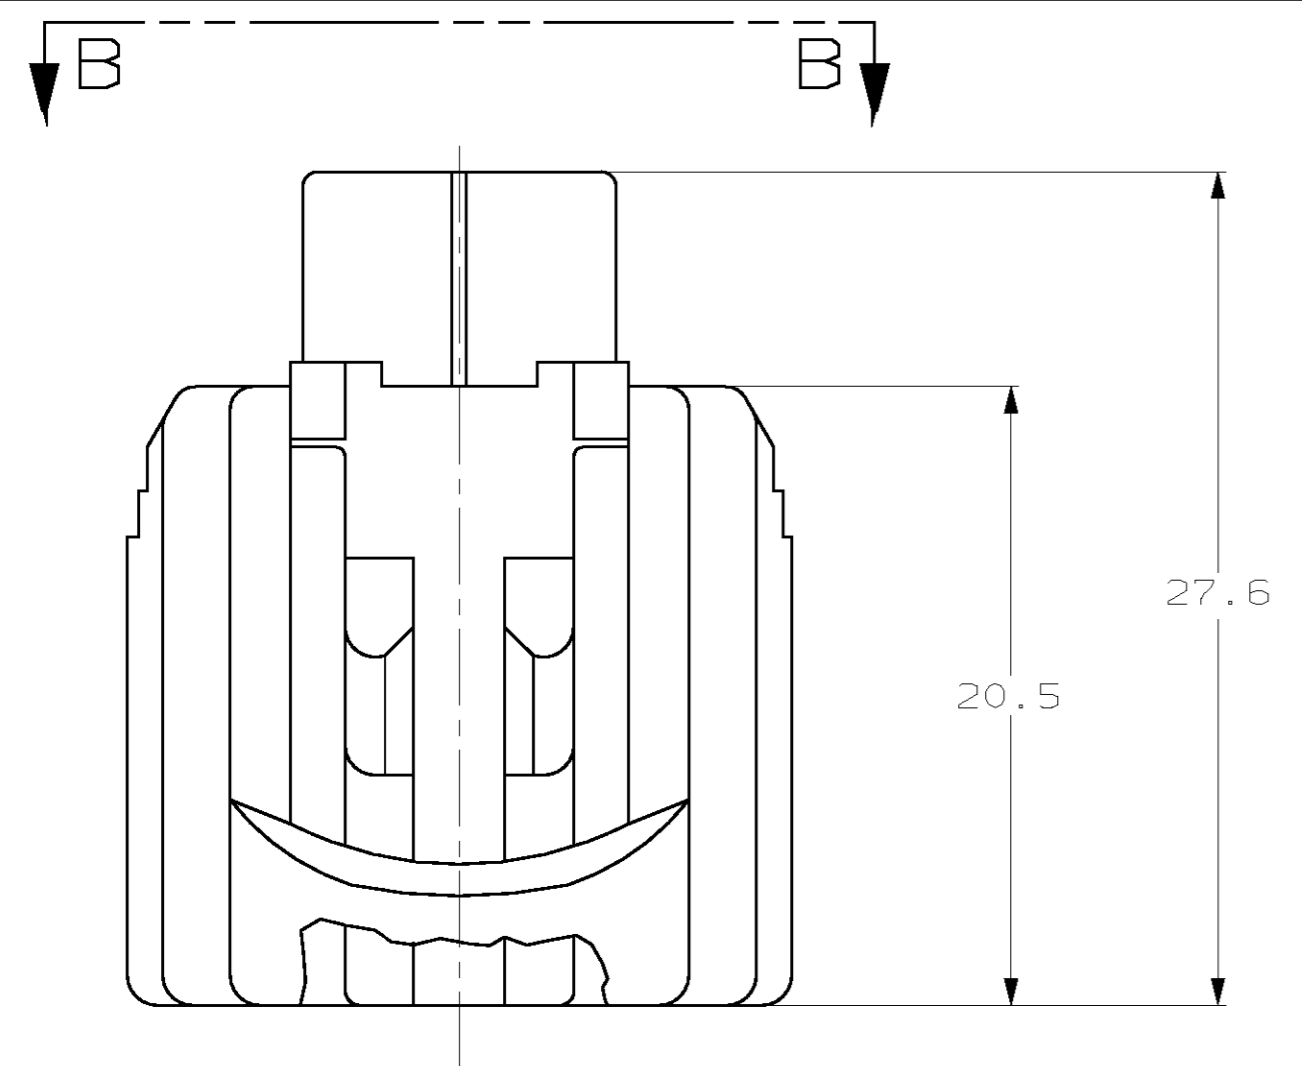

KEYING TYPE J

THIS DRAWING IS A CONTROLLED DOCUMENT FOR AMP INCORPORATED. IT IS SUBJECT TO CHANGE AND THE CONTROLLING ENGINEERING ORGANIZATION SHOULD BE CONTACTED FOR THE LATEST REVISION.

DIMENSIONS:	TOLERANCES UNLESS OTHERWISE SPECIFIED:
mm	0 PLC ±-
	1 PLC ±0.30
	2 PLC ±0.15
	3 PLC ±-
	4 PLC ±-
	ANGLES ±1°
MATERIAL	FINISH
-	-

DWN	KD LYTLE	3/28/94
CHK	JP KUNKLE	4/19/94
APVD	-	-
PRODUCT SPEC	-	-
APPLICATION SPEC	-	-
WEIGHT	-	-
CUSTOMER DRAWING	-	-

BLACK	184016-1
PLUG COLOR	PART NO
AMP	AMP Incorporated Harrisburg, PA 17105-3608
1 X 2 PLG ASY KEY J-C3	
SIZE	CAGE CODE
A2	00779
DRAWING NO	C-184016
SCALE	SHEET
4:1	1 OF 1
REV	D