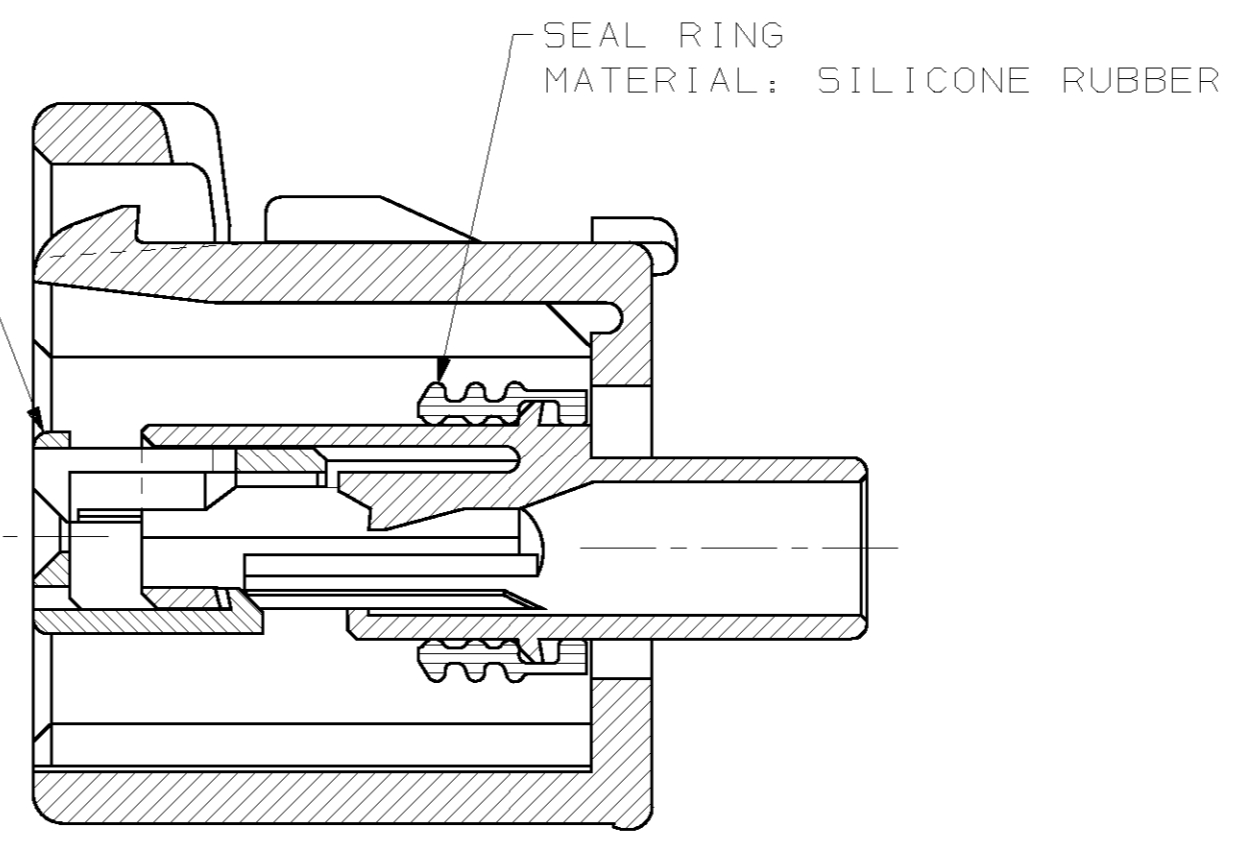

KEYING TYPE J

THIS DRAWING IS A CONTROLLED DOCUMENT FOR AMP INCORPORATED. IT IS SUBJECT TO CHANGE AND THE CONTROLLING ENGINEERING ORGANIZATION SHOULD BE CONTACTED FOR THE LATEST REVISION.

DIMENSIONS:	TOLERANCES UNLESS OTHERWISE SPECIFIED:
mm	0 PLC ±-
	1 PLC ±0.30
	2 PLC ±0.15
	3 PLC ±-
	4 PLC ±-
	ANGLES ±1°
MATERIAL	FINISH
-	-

DWN	KD LYTLE	3/28/94
CHK	JP KUNKLE	4/19/94
APVD	-	-
PRODUCT SPEC	-	-
APPLICATION SPEC	-	-
WEIGHT	-	-
CUSTOMER DRAWING	-	-

BLACK	184016-1
PLUG COLOR	PART NO
AMP	AMP Incorporated Harrisburg, PA 17105-3608
1 X 2 PLG ASY KEY J-C3	
SIZE	CAGE CODE
A2	00779
DRAWING NO	C-184016
SCALE	SHEET
4:1	1 OF 1
REV	D