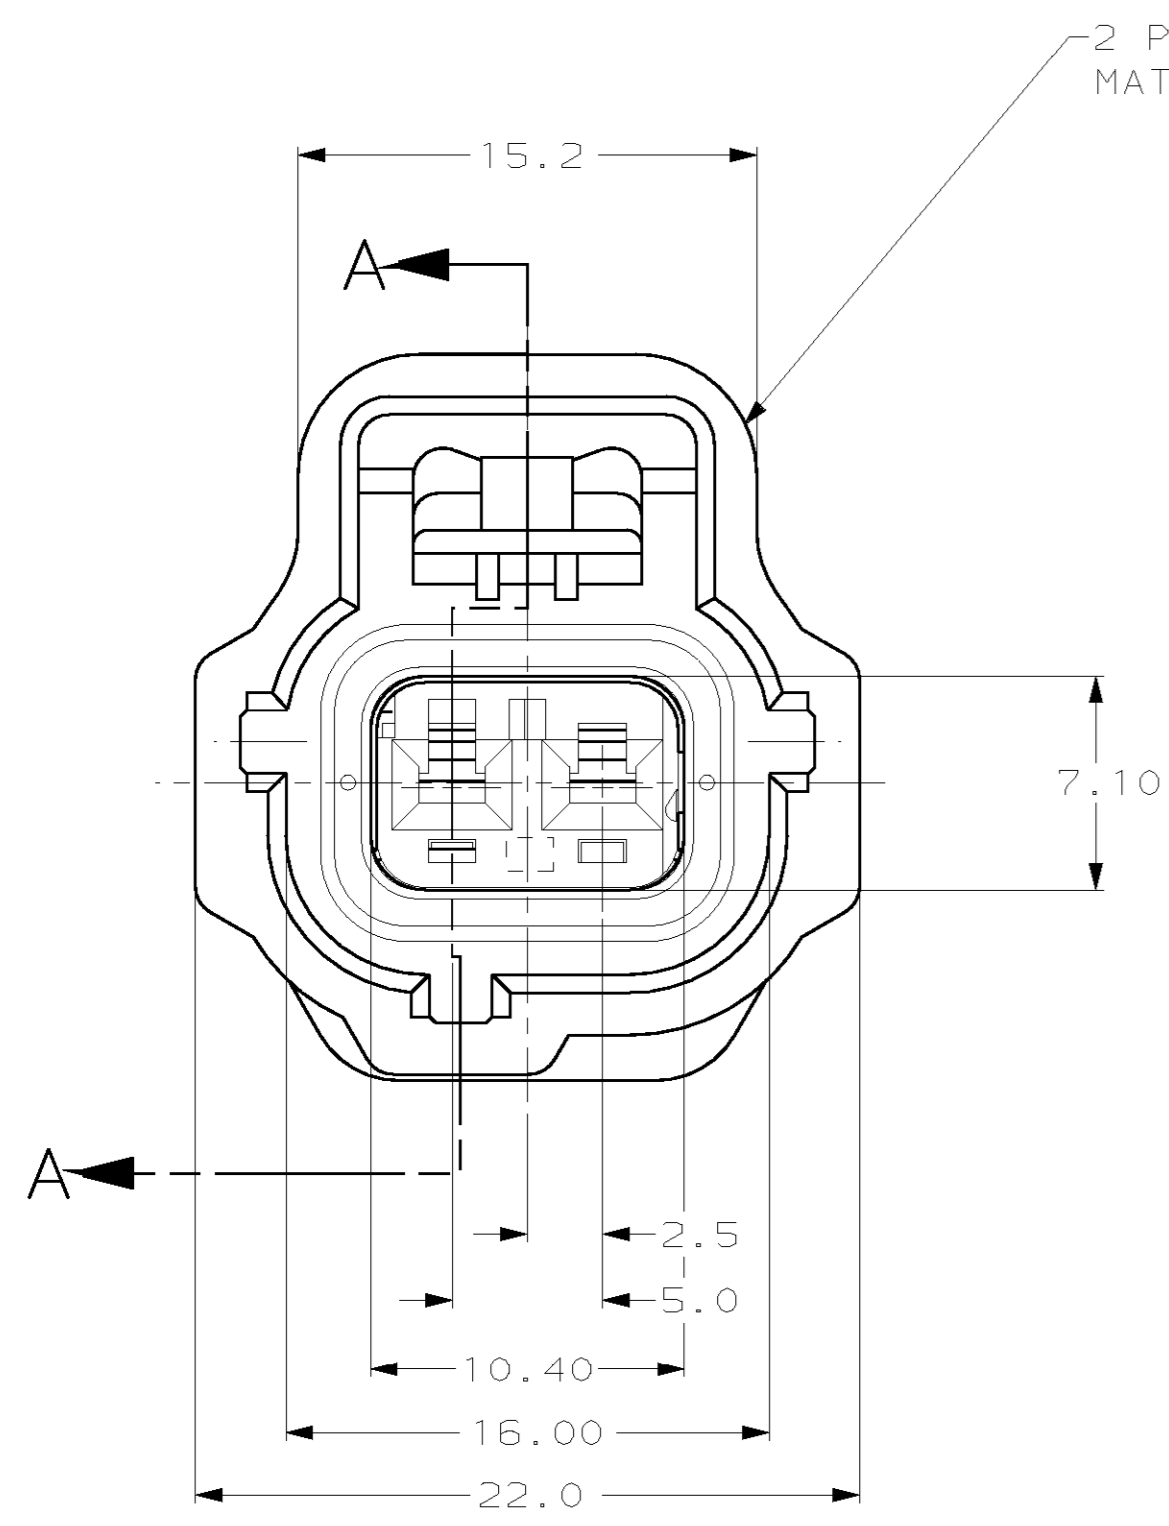

LOC	DIST	REVISIONS			
P	LTR	DESCRIPTION	DATE	DWN	APVD
		0 RELEASED, WAS 92-4072-2313-11	-	-	-
A		REV PER ECN 0720-0290-94 AND ECN 0720-0430-94	10/19/94	KDL	JK
B		REV PER ECN 0720-0446-94	12/16/94	KW	JK
C		REV PER ECN 0K50-0003-96	08/13/96	KW	JK
D		REV PER EC# 0K40-0140-00	7-10-00	PC	GI

2 POSN PLUG  
 MATERIAL: PBT, 15% GLASS FILLED

2 POSN. DOUBLE LOCK PLATE  
 MATERIAL: PBT, 15% GLASS FILLED

SEAL RING  
 MATERIAL: SILICONE RUBBER

SECTION A-A

KEYING TYPE L

<small>THIS DRAWING IS A CONTROLLED DOCUMENT FOR AMP INCORPORATED. IT IS SUBJECT TO CHANGE AND THE CONTROLLING ENGINEERING ORGANIZATION SHOULD BE CONTACTED FOR THE LATEST REVISION.</small>		DWN	KD LYTLE	3/28/94
DIMENSIONS: mm		CHK	JP KUNKLE	4/19/94
		APVD	-	-
TOLERANCES UNLESS OTHERWISE SPECIFIED: 0 PLC ±- 1 PLC ±0.30 2 PLC ±0.15 3 PLC ±- 4 PLC ±- ANGLES ±1° MATERIAL - FINISH -		PRODUCT SPEC	-	-
		APPLICATION SPEC	-	-
		WEIGHT	-	-
		CUSTOMER DRAWING	-	-

NATURAL	184020-1
PLUG COLOR	PART NO
AMP Incorporated Harrisburg, PA 17105-3608	
1 X 2 PLG ASY KEY L-C3	
SIZE	CAGE CODE
A2	00779
DRAWING NO	C-184020
SCALE	SHEET
4:1	1 OF 1
REV	D

184020