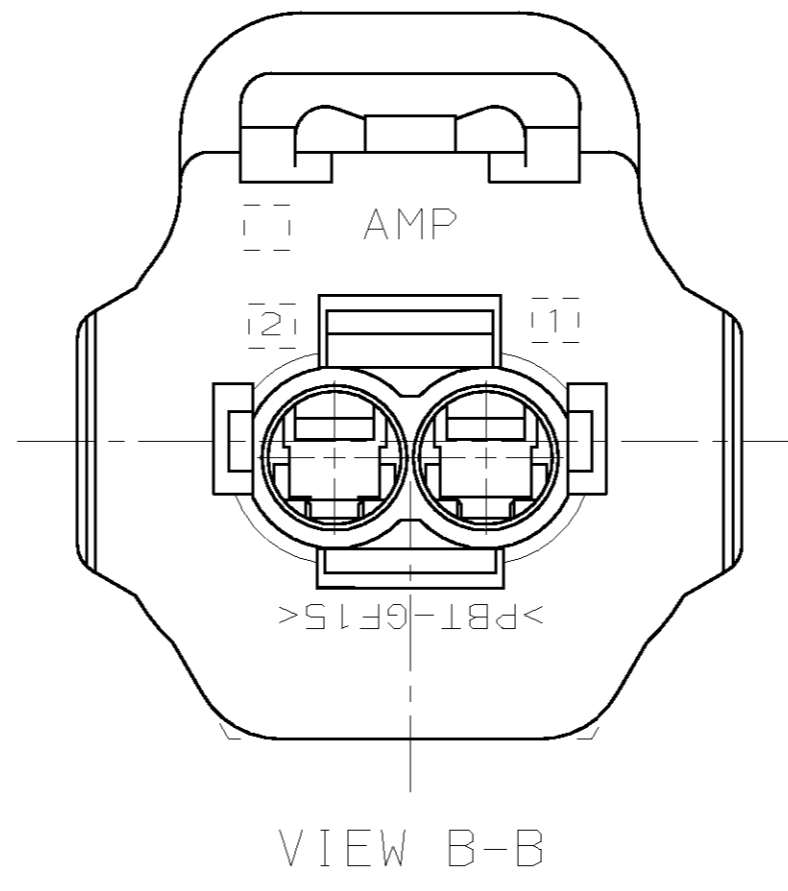

2 POSN PLUG  
 MATERIAL: PBT, 15% GLASS FILLED

2 POSN. DOUBLE LOCK PLATE  
 MATERIAL: PBT, 15% GLASS FILLED

SEAL RING  
 MATERIAL: SILICONE RUBBER

SECTION A-A

KEYING TYPE L

<small>THIS DRAWING IS A CONTROLLED DOCUMENT FOR AMP INCORPORATED. IT IS SUBJECT TO CHANGE AND THE CONTROLLING ENGINEERING ORGANIZATION SHOULD BE CONTACTED FOR THE LATEST REVISION.</small>		DWN	KD LYTLE	3/28/94
DIMENSIONS: mm		CHK	JP KUNKLE	4/19/94
		APVD	-	-
TOLERANCES UNLESS OTHERWISE SPECIFIED: 0 PLC ±- 1 PLC ±0.30 2 PLC ±0.15 3 PLC ±- 4 PLC ±- ANGLES ±1° MATERIAL - FINISH -		PRODUCT SPEC	-	-
		APPLICATION SPEC	-	-
		WEIGHT	-	-
		CUSTOMER DRAWING	-	-

NATURAL	184020-1
PLUG COLOR	PART NO
AMP Incorporated Harrisburg, PA 17105-3608	
1 X 2 PLG ASY KEY L-C3	
SIZE	CAGE CODE
A2	00779
DRAWING NO	C-184020
SCALE	SHEET
4:1	1 OF 1
REV	D

184020