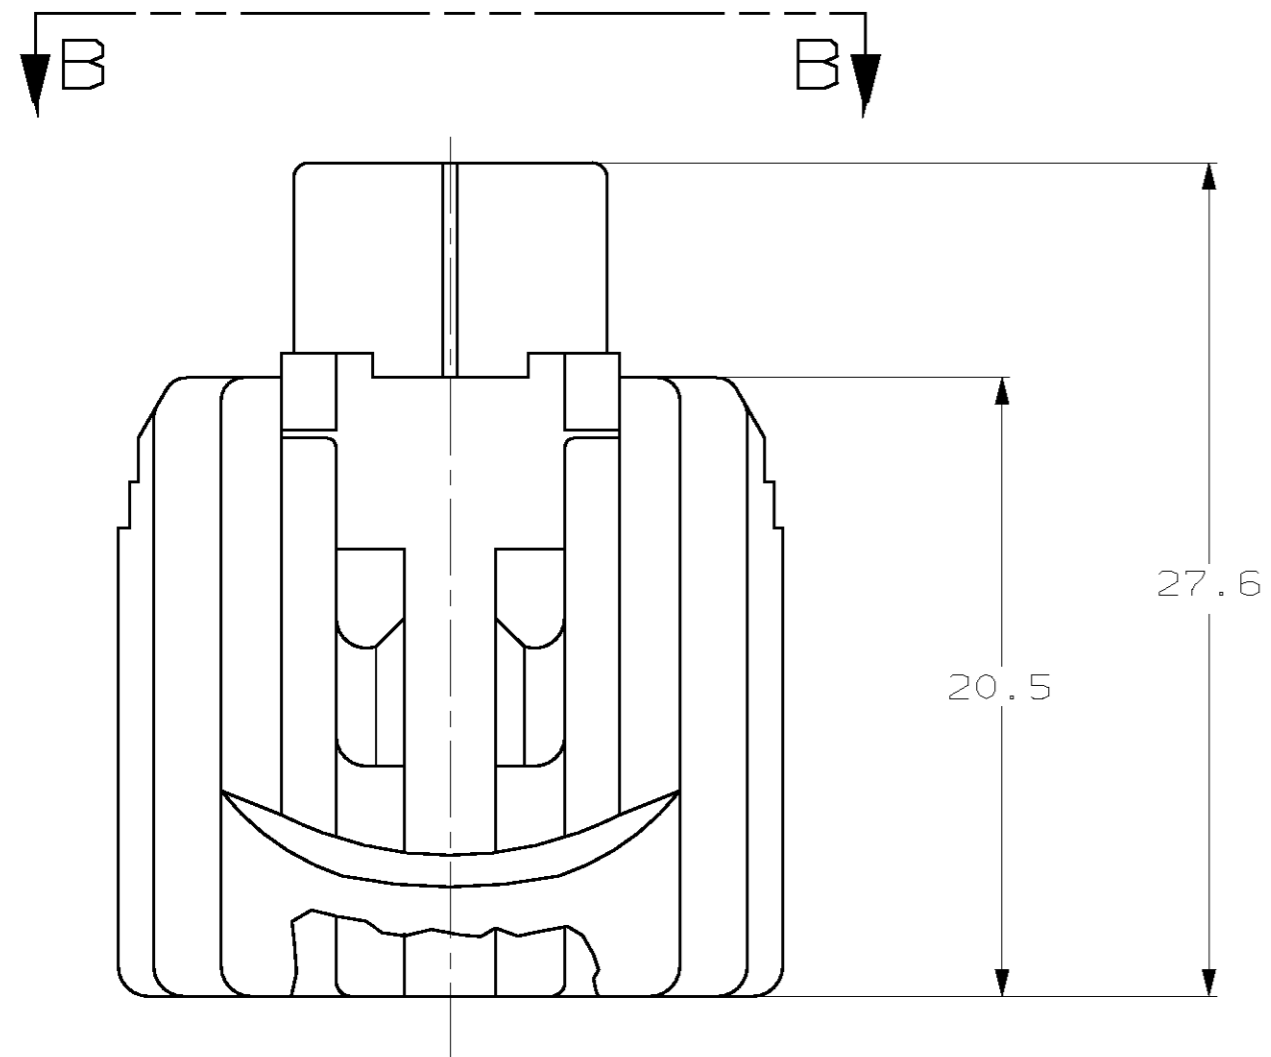

2 POSN PLUG  
 MATERIAL: PBT, 15% GLASS FILLED

2 POSN. DOUBLE LOCK PLATE  
 MATERIAL: PBT, 15% GLASS FILLED

SEAL RING  
 MATERIAL: SILICONE RUBBER

SECTION A-A

KEYING TYPE L

<small>THIS DRAWING IS A CONTROLLED DOCUMENT FOR AMP INCORPORATED. IT IS SUBJECT TO CHANGE AND THE CONTROLLING ENGINEERING ORGANIZATION SHOULD BE CONTACTED FOR THE LATEST REVISION.</small>		DWN	KD LYTLE	3/28/94
DIMENSIONS: mm		CHK	JP KUNKLE	4/19/94
		APVD	-	-
TOLERANCES UNLESS OTHERWISE SPECIFIED: 0 PLC ±- 1 PLC ±0.30 2 PLC ±0.15 3 PLC ±- 4 PLC ±- ANGLES ±1° MATERIAL - FINISH -		PRODUCT SPEC	-	-
		APPLICATION SPEC	-	-
		WEIGHT	-	-
		CUSTOMER DRAWING	-	-

NATURAL	184020-1
PLUG COLOR	PART NO
AMP Incorporated Harrisburg, PA 17105-3608	
1 X 2 PLG ASY KEY L-C3	
SIZE	CAGE CODE
A2	00779
DRAWING NO	C-184020
SCALE	SHEET
4:1	1 OF 1
REV	D

184020