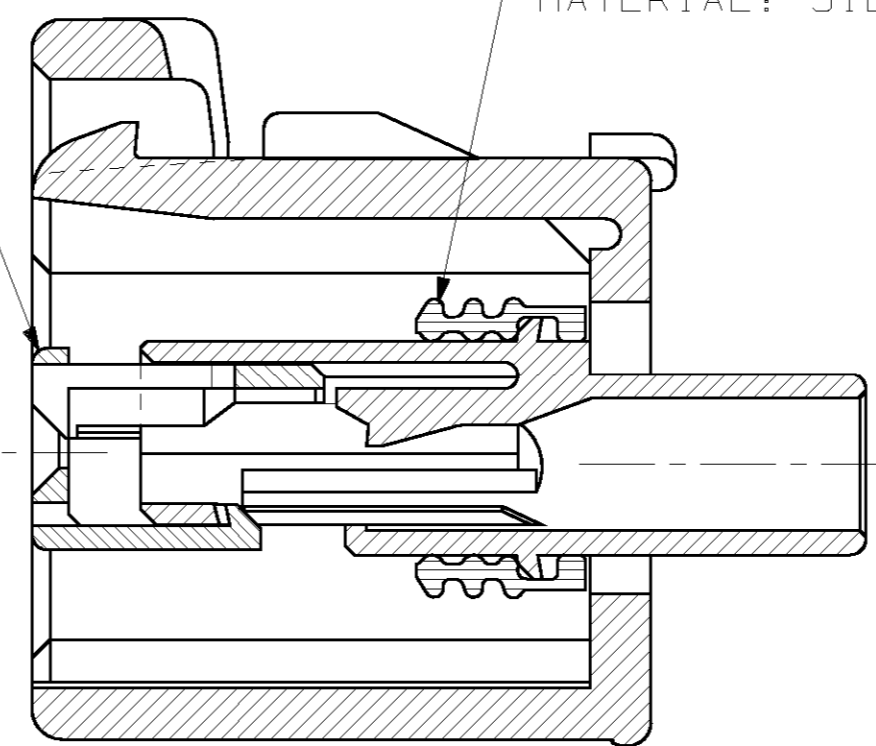

2 POSN PLUG  
 MATERIAL: PBT, 15% GLASS FILLED

2 POSN. DOUBLE LOCK PLATE  
 MATERIAL: PBT, 15% GLASS FILLED

SEAL RING  
 MATERIAL: SILICONE RUBBER

SECTION A-A

KEYING TYPE L

<small>THIS DRAWING IS A CONTROLLED DOCUMENT FOR AMP INCORPORATED. IT IS SUBJECT TO CHANGE AND THE CONTROLLING ENGINEERING ORGANIZATION SHOULD BE CONTACTED FOR THE LATEST REVISION.</small>		DWN	KD LYTLE	3/28/94
DIMENSIONS: mm		CHK	JP KUNKLE	4/19/94
		APVD	-	-
TOLERANCES UNLESS OTHERWISE SPECIFIED: 0 PLC ±- 1 PLC ±0.30 2 PLC ±0.15 3 PLC ±- 4 PLC ±- ANGLES ±1° MATERIAL - FINISH -		PRODUCT SPEC	-	-
		APPLICATION SPEC	-	-
		WEIGHT	-	-
		CUSTOMER DRAWING	-	-

NATURAL	184020-1
PLUG COLOR	PART NO
AMP Incorporated Harrisburg, PA 17105-3608	
1 X 2 PLG ASY KEY L-C3	
SIZE	CAGE CODE
A2	00779
DRAWING NO	C-184020
SCALE	SHEET
4:1	1 OF 1
REV	D

184020