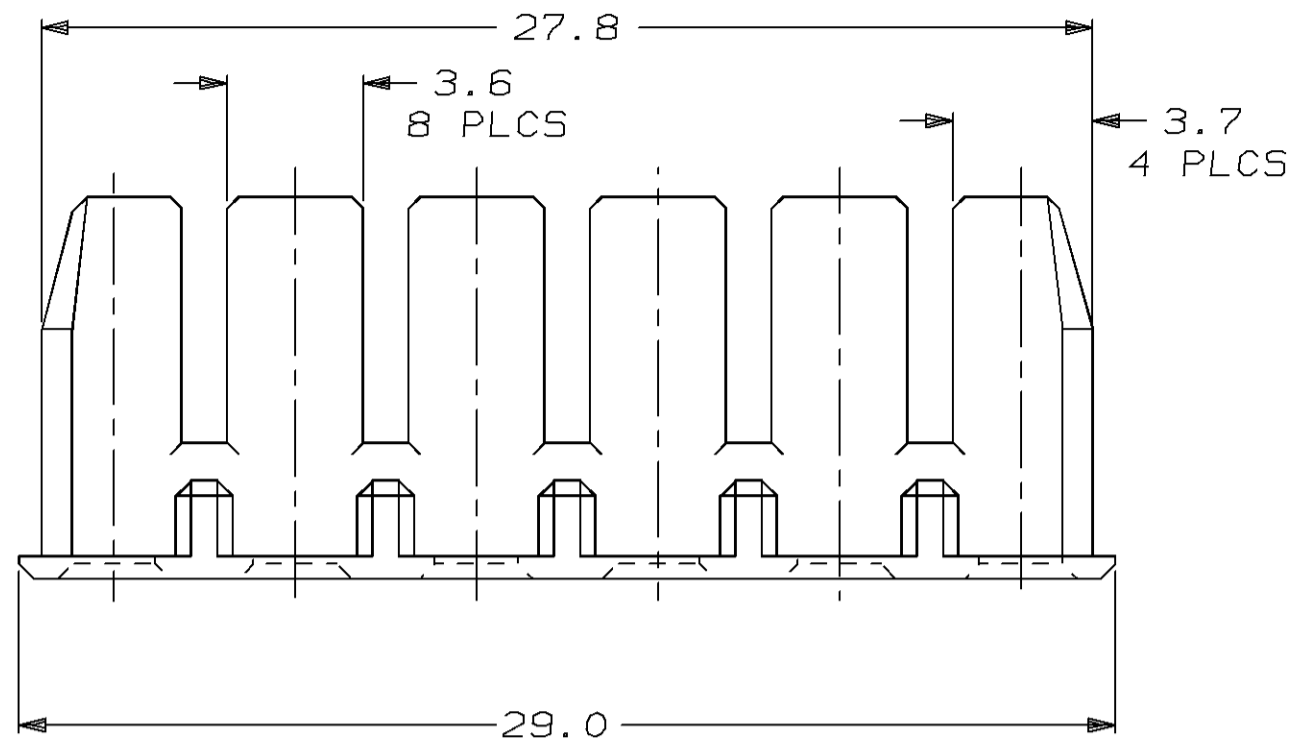

184058-1
PART NO

| | | | |
|--|--|-----------------------------|--|
| <small>THIS DRAWING IS A CONTROLLED DOCUMENT FOR AMP INCORPORATED. IT IS SUBJECT TO CHANGE AND THE CONTROLLING ENGINEERING ORGANIZATION SHOULD BE CONTACTED FOR THE LATEST REVISION.</small> | | DWN KD LYTLE 11/22/94 | AMP AMP Incorporated Harrisburg, PA 17105-3608 |
| <small>TOLERANCES UNLESS OTHERWISE SPECIFIED:</small> | | CHK CT HYRB 1/11/95 | |
| <small>DIMENSIONS:</small> mm | | APVD CT HYRB 1/11/95 | NAME CT HYRB |
| | | PRODUCT SPEC | |
| <small>MATERIAL:</small> PBT-GLASS REINF. YELLOW | | APPLIC. SPEC | SIZE A2 |
| <small>FINISH</small> | | WEIGHT | CAGE CODE 00779 |
| <small>ANGLES</small> | | CUSTOMER DRAWING | DRAWING NO C=184058 |
| <small>FINISH</small> | | SCALE 5:1 | SHEET 1 OF 1 |
| <small>FINISH</small> | | REV 0 | |