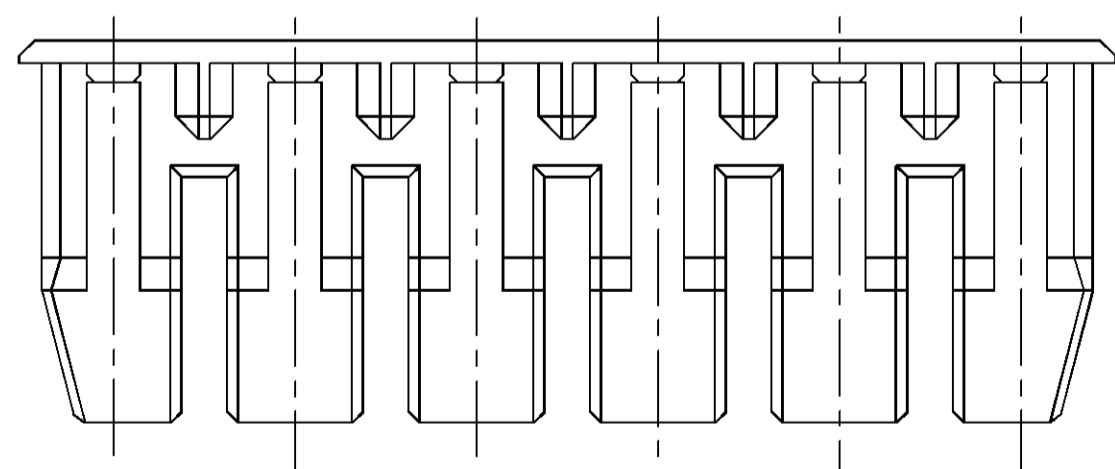

184058-1
PART NO

| | | | |
|--|--|-----------------------------|--|
| <small>THIS DRAWING IS A CONTROLLED DOCUMENT FOR AMP INCORPORATED. IT IS SUBJECT TO CHANGE AND THE CONTROLLING ENGINEERING ORGANIZATION SHOULD BE CONTACTED FOR THE LATEST REVISION.</small> | | DWN KD LYTLE 11/22/94 | AMP AMP Incorporated Harrisburg, PA 17105-3608 |
| <small>TOLERANCES UNLESS OTHERWISE SPECIFIED:</small> | | CHK CT HYRB 1/11/95 | |
| <small>DIMENSIONS:</small> mm | | APVD CT HYRB 1/11/95 | NAME CT HYRB |
| | | PRODUCT SPEC | |
| <small>MATERIAL:</small> PBT-GLASS REINF. YELLOW | | APPLIC. SPEC | SIZE A2 |
| <small>FINISH</small> | | WEIGHT | CAGE CODE 00779 |
| <small>ANGLES</small> | | CUSTOMER DRAWING | DRAWING NO C=184058 |
| <small>FINISH</small> | | SCALE 5:1 | SHEET 1 OF 1 |
| <small>FINISH</small> | | REV 0 | |