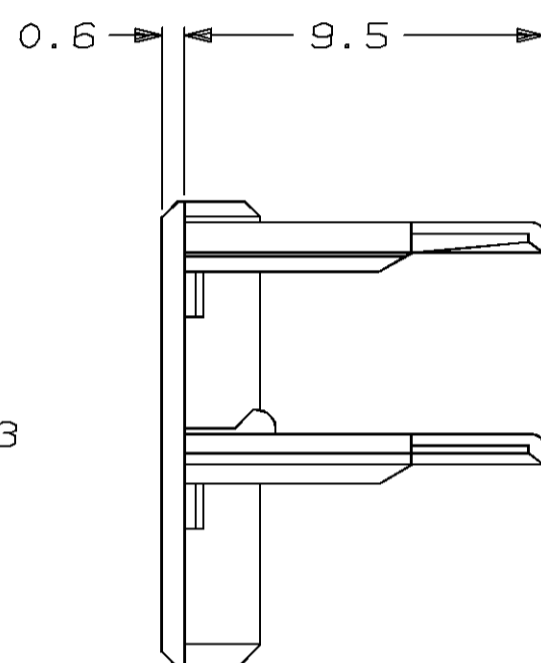

184058-1
PART NO

| | | | |
|--|--|-----------------------------|--|
| <small>THIS DRAWING IS A CONTROLLED DOCUMENT FOR AMP INCORPORATED. IT IS SUBJECT TO CHANGE AND THE CONTROLLING ENGINEERING ORGANIZATION SHOULD BE CONTACTED FOR THE LATEST REVISION.</small> | | DWN KD LYTLE 11/22/94 | AMP AMP Incorporated Harrisburg, PA 17105-3608 |
| <small>TOLERANCES UNLESS OTHERWISE SPECIFIED:</small> | | CHK CT HYRB 1/11/95 | |
| <small>DIMENSIONS:</small> mm | | APVD CT HYRB 1/11/95 | NAME CT HYRB |
| | | PRODUCT SPEC | |
| <small>MATERIAL:</small> PBT-GLASS REINF. YELLOW | | APPLIC. SPEC | SIZE A2 |
| <small>FINISH</small> | | WEIGHT | CAGE CODE 00779 |
| <small>ANGLES</small> | | CUSTOMER DRAWING | DRAWING NO C=184058 |
| <small>FINISH</small> | | SCALE 5:1 | SHEET 1 OF 1 |
| <small>FINISH</small> | | REV 0 | |