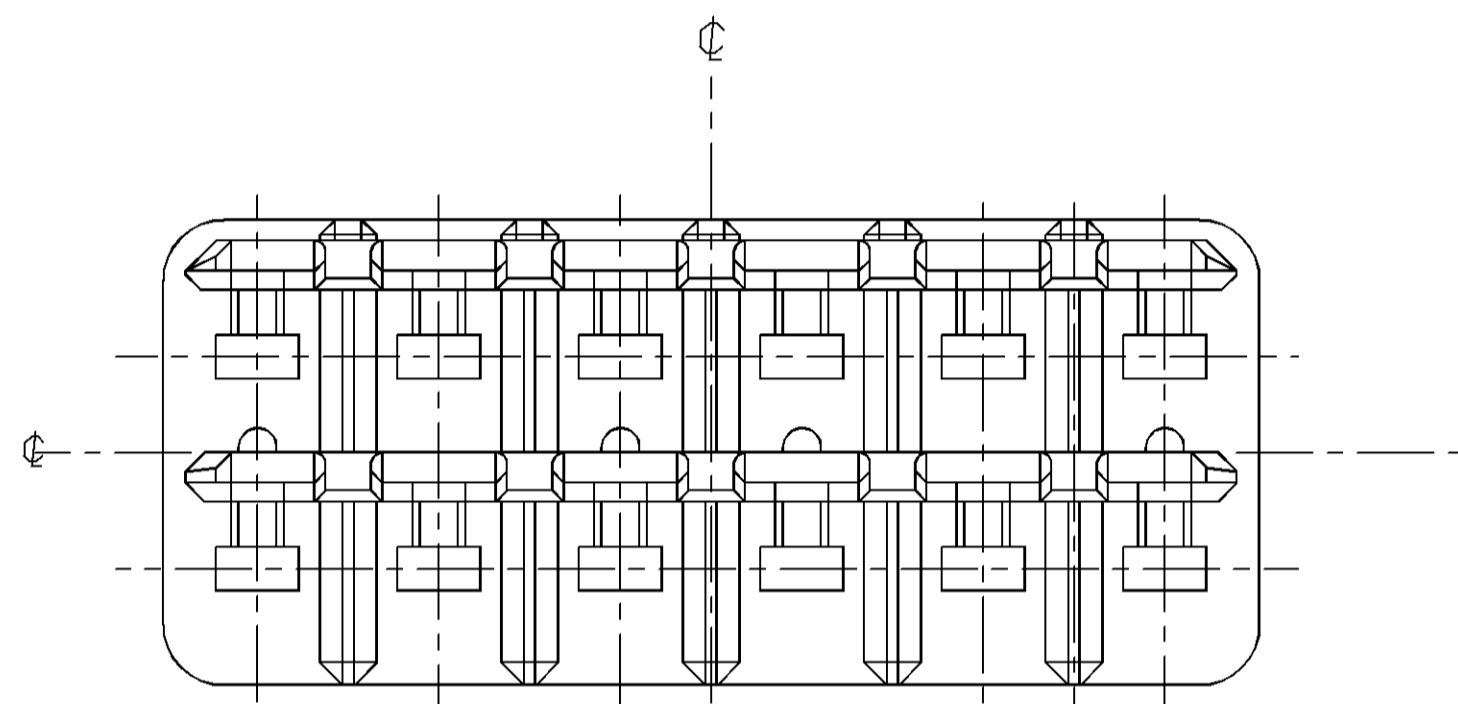

184058-1
PART NO

| | | | |
|--|--|-----------------------------|--|
| <small>THIS DRAWING IS A CONTROLLED DOCUMENT FOR AMP INCORPORATED. IT IS SUBJECT TO CHANGE AND THE CONTROLLING ENGINEERING ORGANIZATION SHOULD BE CONTACTED FOR THE LATEST REVISION.</small> | | DWN KD LYTLE 11/22/94 | AMP AMP Incorporated Harrisburg, PA 17105-3608 |
| <small>TOLERANCES UNLESS OTHERWISE SPECIFIED:</small> | | CHK CT HYRB 1/11/95 | |
| <small>DIMENSIONS:</small> mm | | APVD CT HYRB 1/11/95 | NAME CT HYRB |
| | | PRODUCT SPEC | |
| <small>MATERIAL:</small> PBT-GLASS REINF. YELLOW | | APPLIC. SPEC | SIZE A2 |
| <small>FINISH</small> | | WEIGHT | CAGE CODE 00779 |
| <small>ANGLES</small> | | CUSTOMER DRAWING | DRAWING NO C=184058 |
| <small>FINISH</small> | | SCALE 5:1 | SHEET 1 OF 1 |
| <small>FINISH</small> | | REV 0 | |