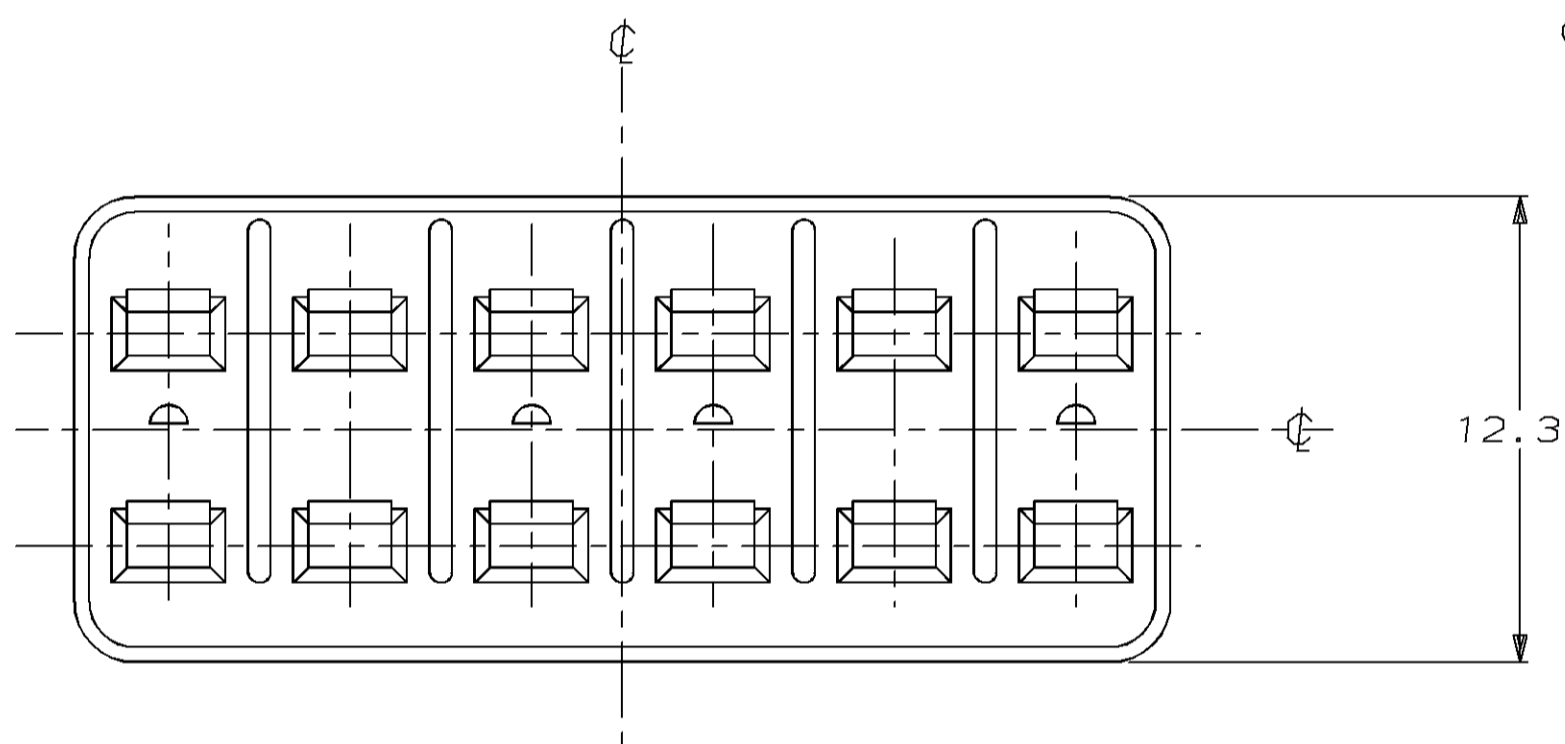

184058-1
PART NO

| | | | |
|--|--|-----------------------------|--|
| <small>THIS DRAWING IS A CONTROLLED DOCUMENT FOR AMP INCORPORATED. IT IS SUBJECT TO CHANGE AND THE CONTROLLING ENGINEERING ORGANIZATION SHOULD BE CONTACTED FOR THE LATEST REVISION.</small> | | DWN KD LYTLE 11/22/94 | AMP AMP Incorporated Harrisburg, PA 17105-3608 |
| <small>TOLERANCES UNLESS OTHERWISE SPECIFIED:</small> | | CHK CT HYRB 1/11/95 | |
| <small>DIMENSIONS:</small> mm | | APVD CT HYRB 1/11/95 | NAME CT HYRB |
| | | PRODUCT SPEC | |
| <small>MATERIAL:</small> PBT-GLASS REINF. YELLOW | | APPLIC. SPEC | SIZE A2 |
| <small>FINISH</small> | | WEIGHT | CAGE CODE 00779 |
| <small>ANGLES</small> | | CUSTOMER DRAWING | DRAWING NO C=184058 |
| <small>FINISH</small> | | SCALE 5:1 | SHEET 1 OF 1 |
| <small>FINISH</small> | | REV 0 | |