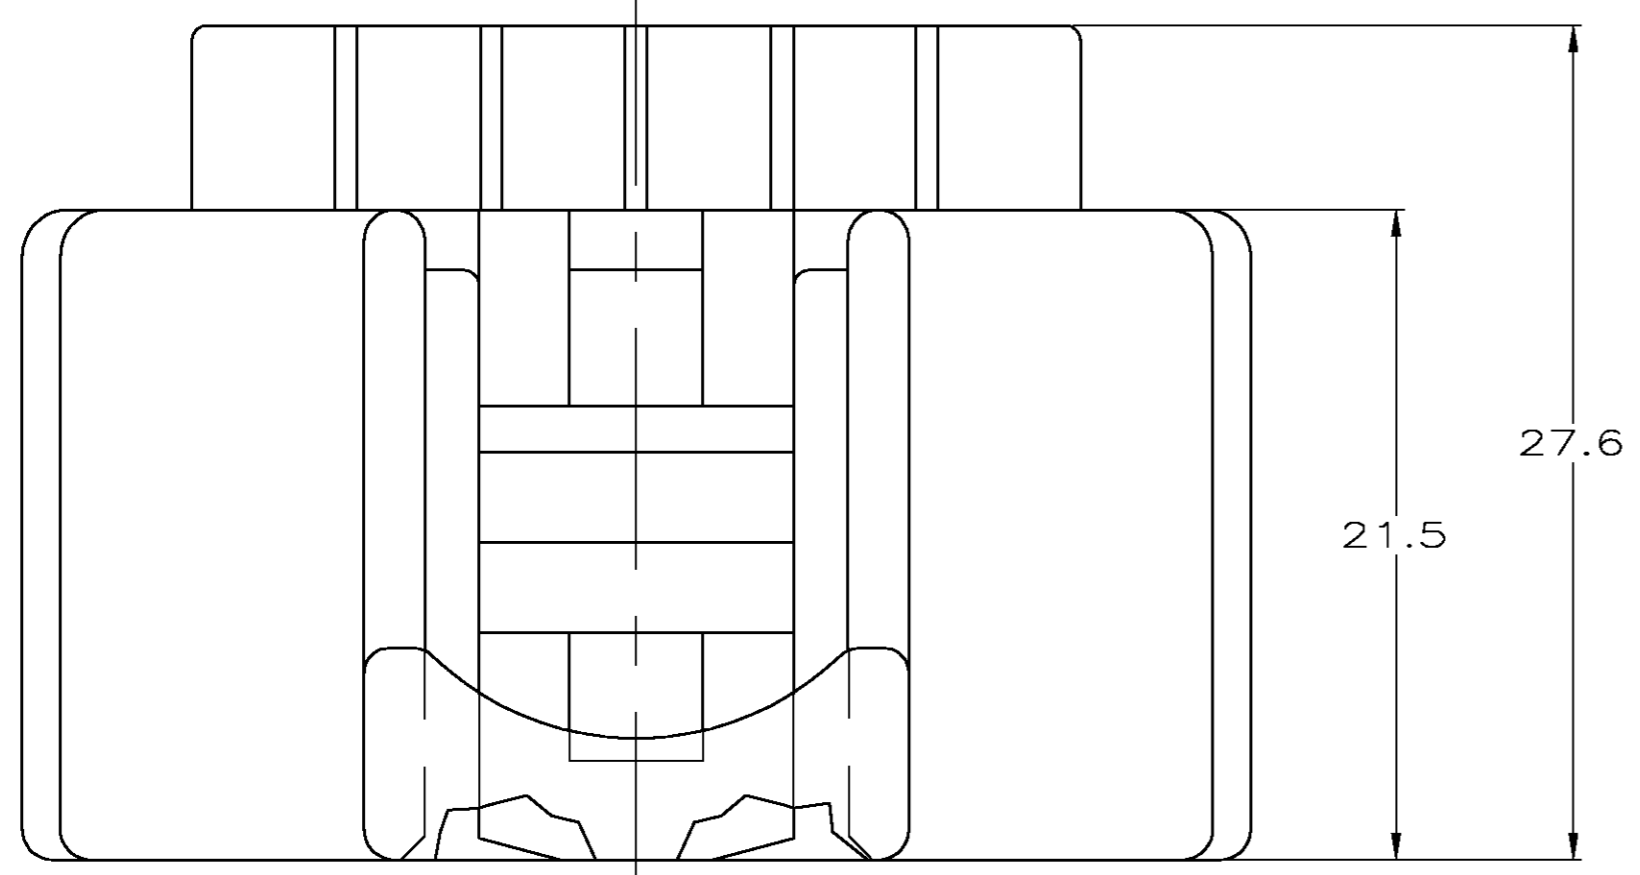

SECONDARY LOCK PLATE, P/N 184058-1, REQUIRED AS A SEPARATE COMPONENT.

12 POSITION PLUG
 MATERIAL: 4/6 NYLON
 30% GLASS FILLED

SEAL RING
 MATERIAL:
 SILICONE RUBBER

THIS CIRCUIT
 BLOCKED (#1)

THIS CIRCUIT
 BLOCKED

THIS DRAWING IS A CONTROLLED DOCUMENT.		DWN	KD LYTLE	5/16/94	BLACK		184097-1	
DIMENSIONS: MM		CHK	JP KUNKLE	11/10/94	PLUG COLOR		PART NUMBER	
TOLERANCES UNLESS OTHERWISE SPECIFIED:		APVD	JP KUNKLE	11/10/94	Tyco Electronics Corporation		Harrisburg, PA 17105-3608	
0 PLC	± -	PRODUCT SPEC	NAME					12 POSITION PLUG ASSY.
1 PLC	± 0.3	APPLICATION SPEC	SIZE					A2
2 PLC	± 0.15	WEIGHT	CAGE CODE					00779
3 PLC	± -	CUSTOMER DRAWING	DRAWING NO					C=184097
4 PLC	± -	SCALE	SHEET					1 OF 1
ANGLES	± -	REV	REV					J
FINISH	-							