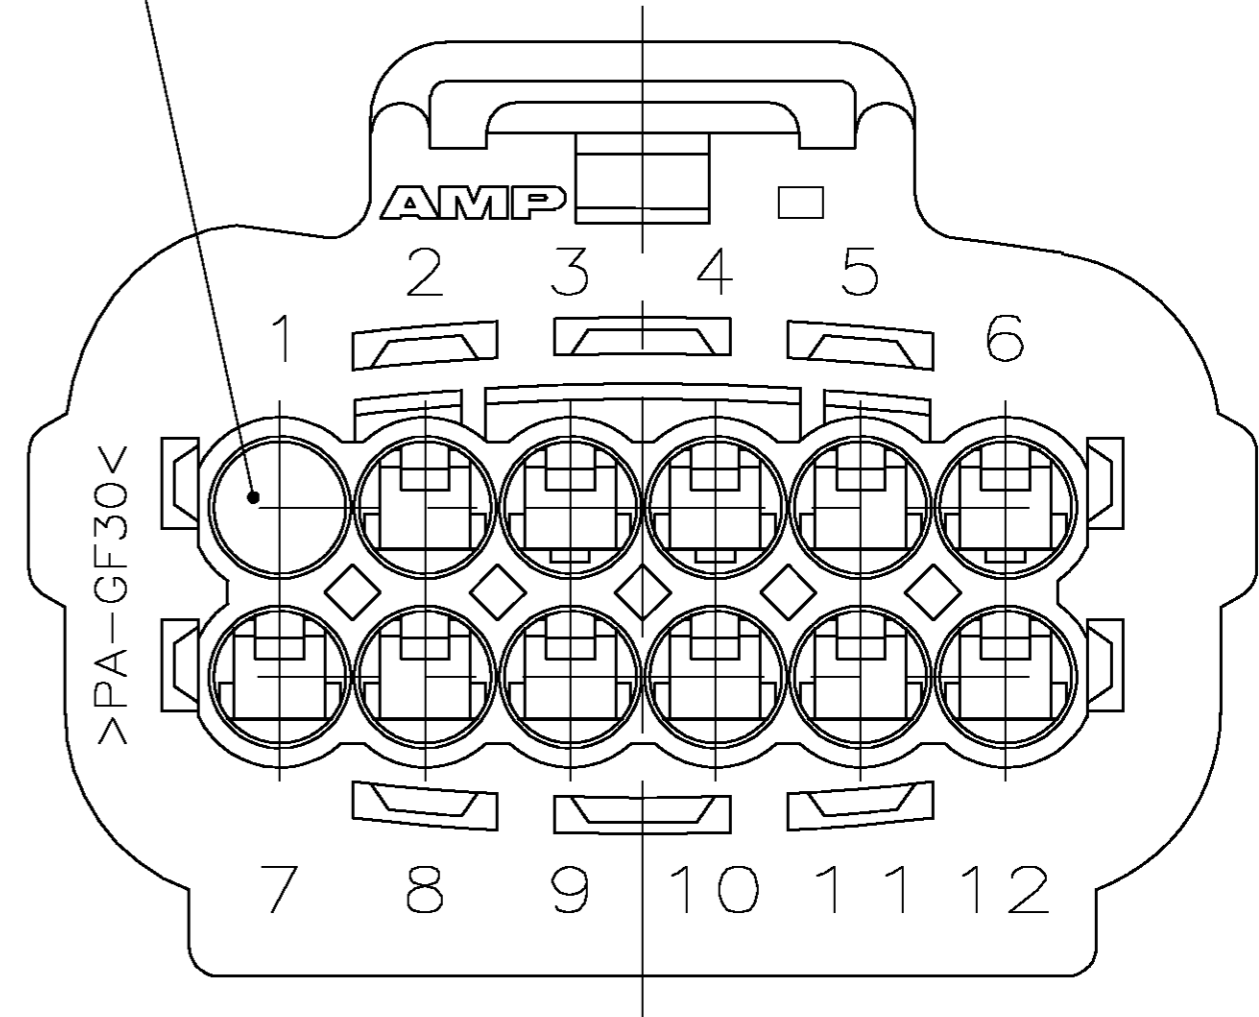

SECONDARY LOCK PLATE, P/N 184058-1, REQUIRED AS A SEPARATE COMPONENT.

12 POSITION PLUG
 MATERIAL: 4/6 NYLON
 30% GLASS FILLED

SEAL RING
 MATERIAL:
 SILICONE RUBBER

THIS CIRCUIT
 BLOCKED (#1)

THIS CIRCUIT
 BLOCKED

THIS DRAWING IS A CONTROLLED DOCUMENT.		DWN	KD LYTLE	5/16/94	BLACK		184097-1	
DIMENSIONS: MM		CHK	JP KUNKLE	11/10/94	PLUG COLOR		PART NUMBER	
TOLERANCES UNLESS OTHERWISE SPECIFIED:		APVD	JP KUNKLE	11/10/94	Tyco Electronics Corporation		Harrisburg, PA 17105-3608	
0 PLC	± -	PRODUCT SPEC	NAME					12 POSITION PLUG ASSY.
1 PLC	± 0.3	APPLICATION SPEC	SIZE					A2
2 PLC	± 0.15	WEIGHT	CAGE CODE					00779
3 PLC	± -	CUSTOMER DRAWING	DRAWING NO					C=184097
4 PLC	± -	SCALE	SHEET					1 OF 1
ANGLES	± -	REV	REV					J
FINISH	-							