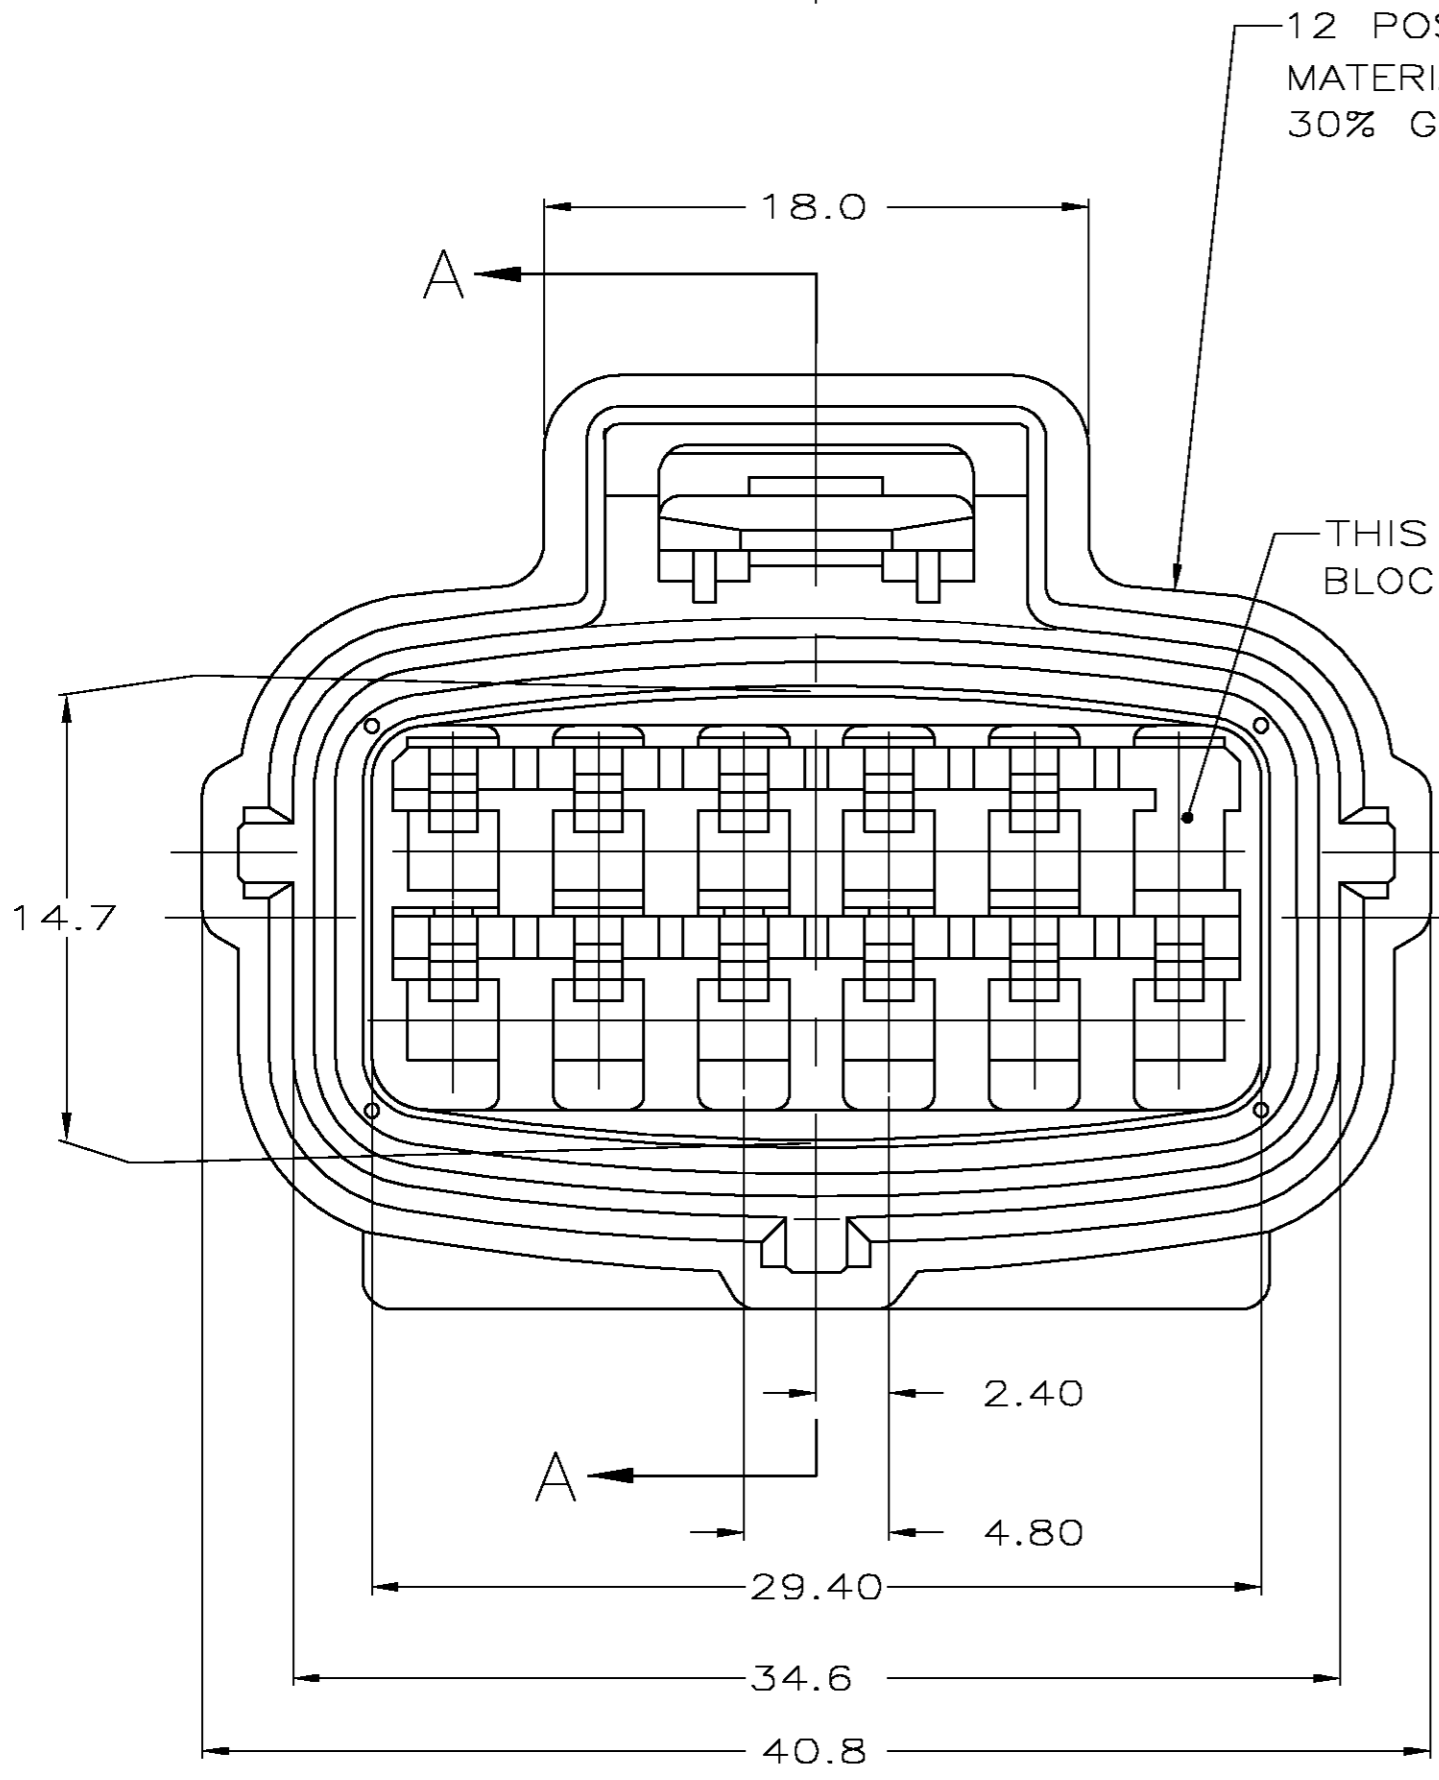

SECONDARY LOCK PLATE, P/N 184058-1, REQUIRED AS A SEPARATE COMPONENT.

12 POSITION PLUG
 MATERIAL: 4/6 NYLON
 30% GLASS FILLED

SEAL RING
 MATERIAL:
 SILICONE RUBBER

THIS CIRCUIT
 BLOCKED (#1)

THIS CIRCUIT
 BLOCKED

THIS DRAWING IS A CONTROLLED DOCUMENT.		DWN	KD LYTLE	5/16/94	BLACK		184097-1	
DIMENSIONS: MM		CHK	JP KUNKLE	11/10/94	PLUG COLOR		PART NUMBER	
TOLERANCES UNLESS OTHERWISE SPECIFIED:		APVD	JP KUNKLE	11/10/94	Tyco Electronics Corporation		Harrisburg, PA 17105-3608	
0 PLC	± -	PRODUCT SPEC	NAME					12 POSITION PLUG ASSY.
1 PLC	± 0.3	APPLICATION SPEC	SIZE					A2
2 PLC	± 0.15	WEIGHT	CAGE CODE					00779
3 PLC	± -	CUSTOMER DRAWING	DRAWING NO					C=184097
4 PLC	± -	SCALE	SHEET					1 OF 1
ANGLES	± -	REV	REV					J
FINISH	-							