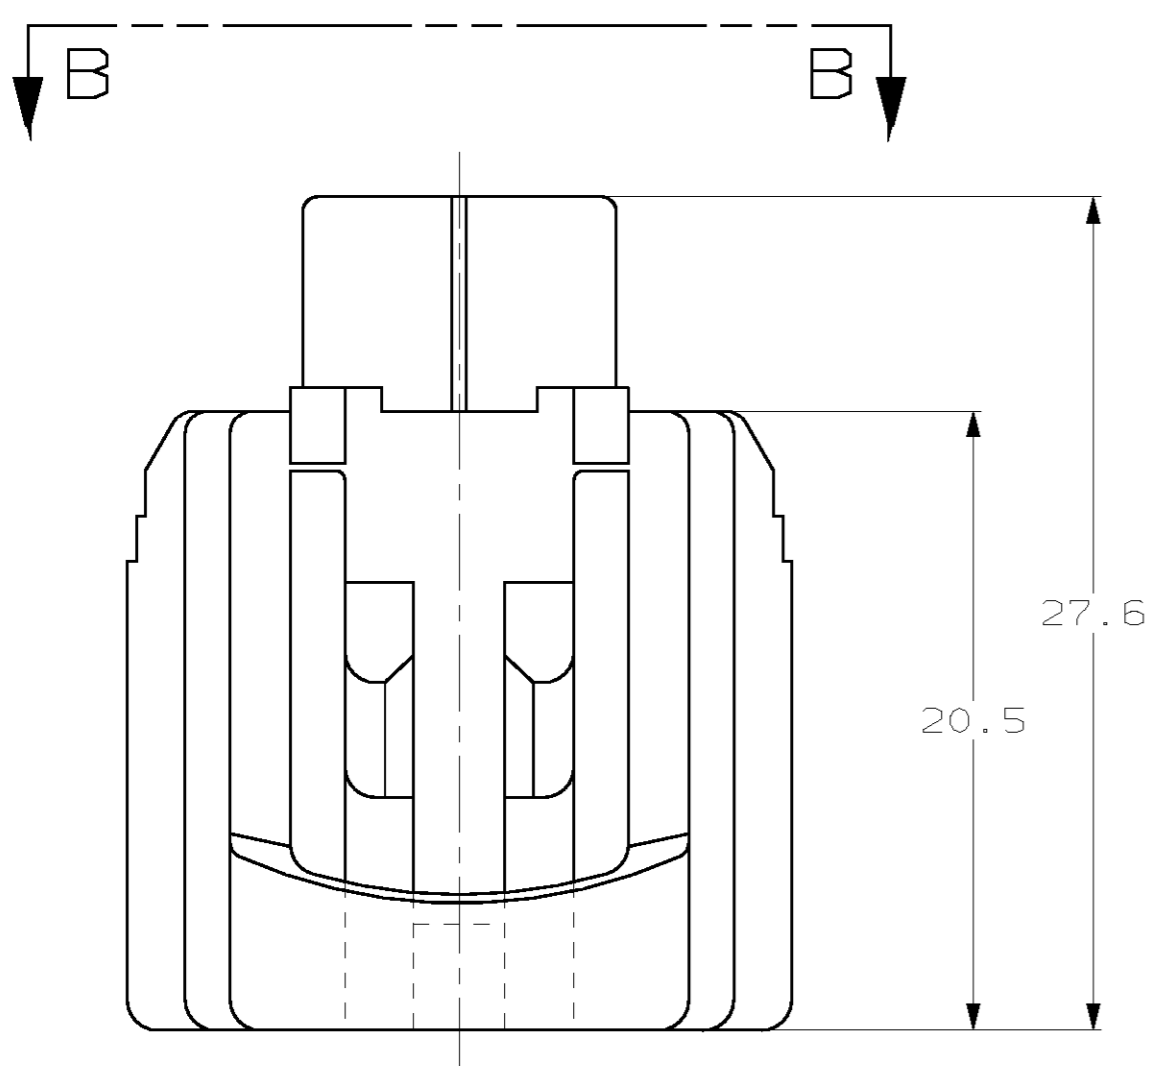

NOTES:
 ① CIRCUIT #2 IS BLOCKED.

SECTION Z-Z
 SCALE 4:1

VIEW B-B

BLACK	184116-2
BROWN	184116-1
COLOR	PART NO

<small>THIS DRAWING IS A CONTROLLED DOCUMENT FOR AMP INCORPORATED. IT IS SUBJECT TO CHANGE AND THE CONTROLLING ENGINEERING ORGANIZATION SHOULD BE CONTACTED FOR THE LATEST REVISION.</small>		DWN	K. WISE	05/25/95	AMP Incorporated Harrisburg, PA 17105-3608
DIMENSIONS: mm		CHK	J. KUNKLE	06/05/95	
		APVD	J. KUNKLE	06/05/95	
TOLERANCES UNLESS OTHERWISE SPECIFIED: 0 PLC ±- 1 PLC ±0.3 2 PLC ±0.15 3 PLC ±- 4 PLC ±- ANGLES ±- FINISH ±-		PRODUCT SPEC			
MATERIAL	-	APPLICATION SPEC			NAME
		WEIGHT	-		1 X 2B PLG ASY KEY H-C3
CUSTOMER DRAWING		SIZE	A2	CAGE CODE	00779
		DRAWING NO	C-184116		
		SCALE	4:1	SHEET	1 OF 1
		REV	C		