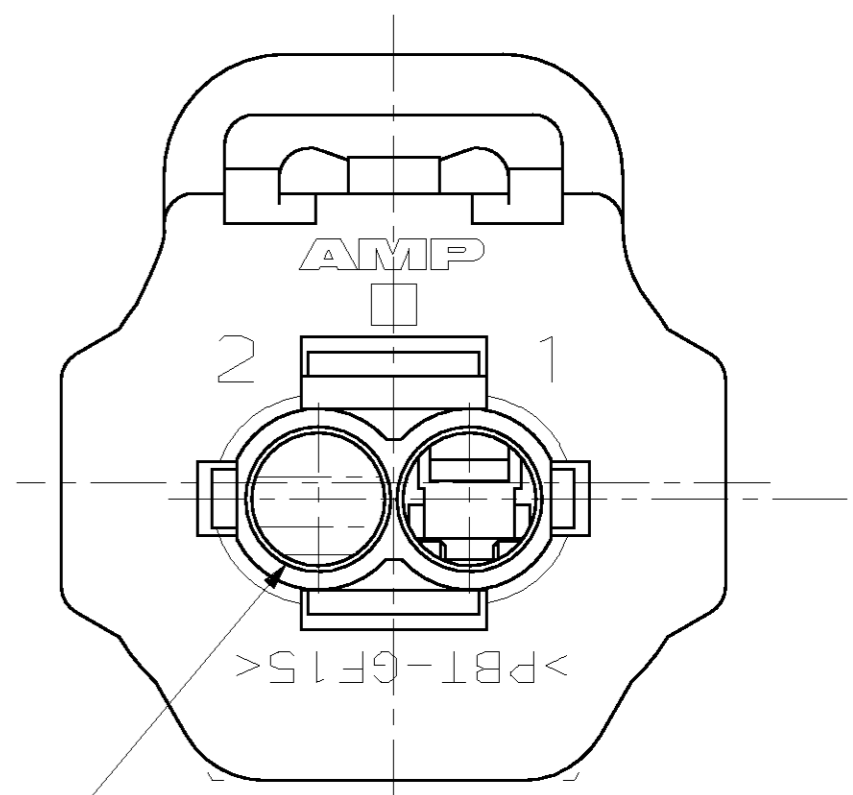

NOTES:
 ① CIRCUIT #2 IS BLOCKED.

SECTION Z-Z
 SCALE 4:1

VIEW B-B

BLACK	184116-2
BROWN	184116-1
COLOR	PART NO

<small>THIS DRAWING IS A CONTROLLED DOCUMENT FOR AMP INCORPORATED. IT IS SUBJECT TO CHANGE AND THE CONTROLLING ENGINEERING ORGANIZATION SHOULD BE CONTACTED FOR THE LATEST REVISION.</small>		DWN	K. WISE	05/25/95	AMP Incorporated Harrisburg, PA 17105-3608
DIMENSIONS: mm		CHK	J. KUNKLE	06/05/95	
		APVD	J. KUNKLE	06/05/95	
TOLERANCES UNLESS OTHERWISE SPECIFIED: 0 PLC ±- 1 PLC ±0.3 2 PLC ±0.15 3 PLC ±- 4 PLC ±- ANGLES ±- FINISH ±-		PRODUCT SPEC			
MATERIAL	-	APPLICATION SPEC			NAME
		WEIGHT	-		1 X 2B PLG ASY KEY H-C3
CUSTOMER DRAWING		SIZE	A2	CAGE CODE	00779
		DRAWING NO	C-184116		
		SCALE	4:1	SHEET	1 OF 1
		REV	C		