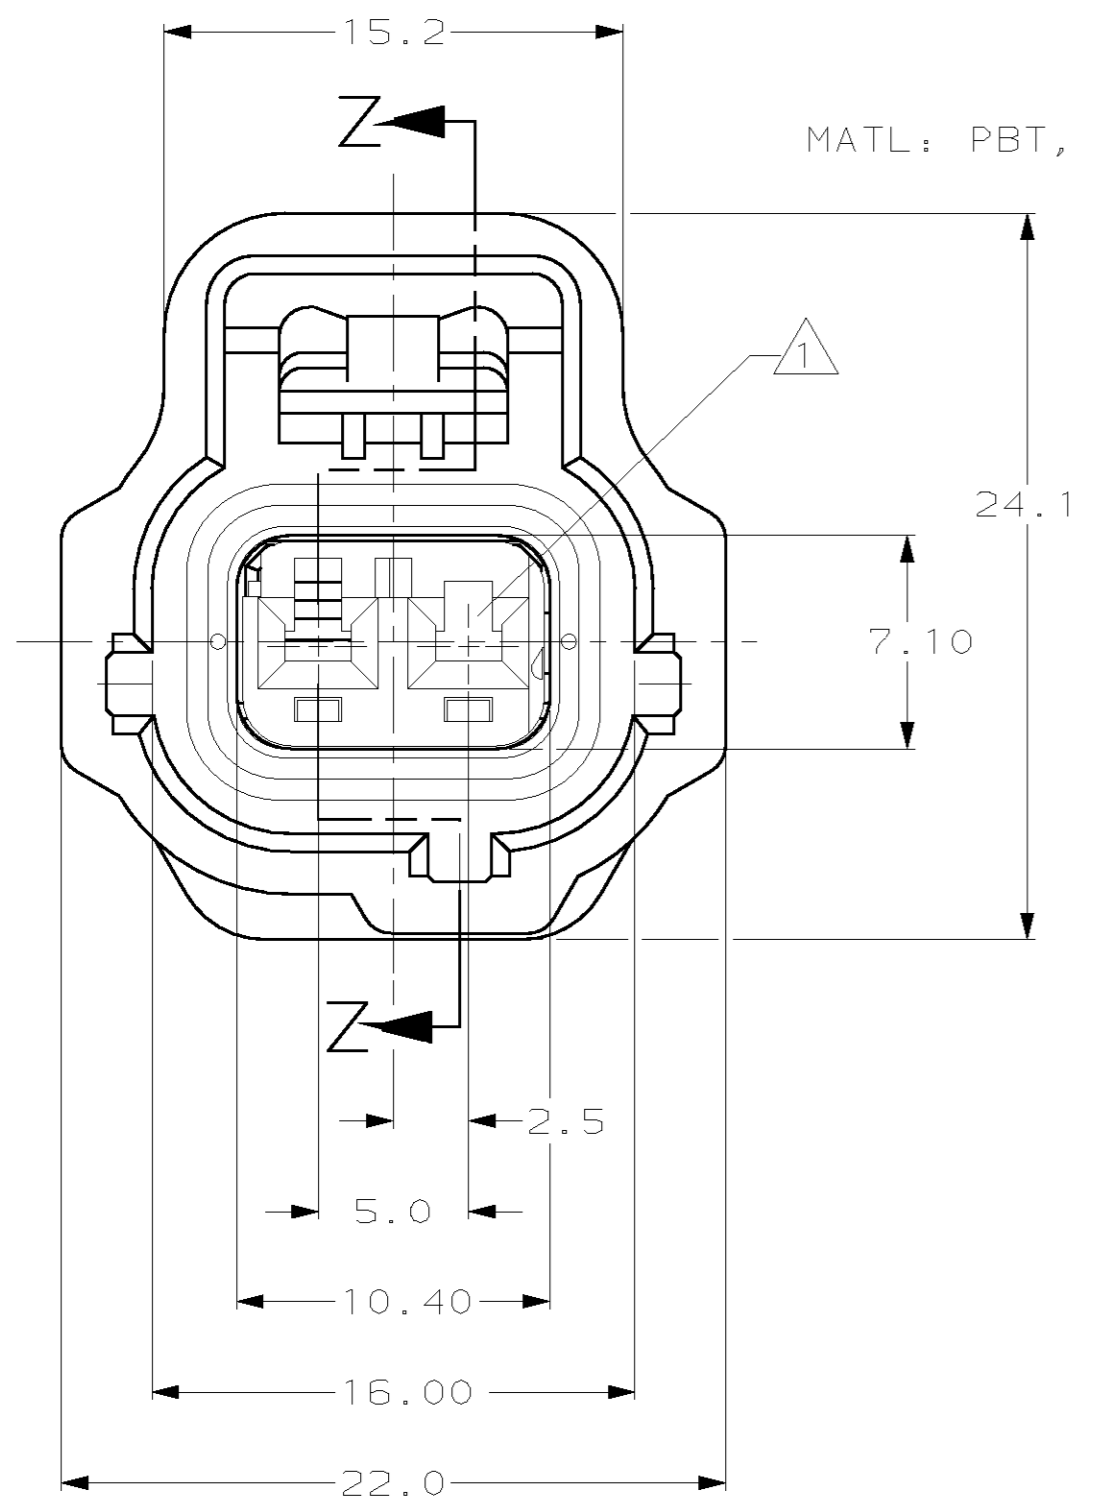

THIS DRAWING IS UNPUBLISHED. RELEASED FOR PUBLICATION .19
 © COPYRIGHT 19 BY AMP INCORPORATED. ALL RIGHTS RESERVED.

LOC	DIST	REVISIONS				
P	LTR	DESCRIPTION	DATE	DWN	APVD	
G	16	0	RELEASED	05/25/95	KW	JK
		A	REV PER ECN 0K50-0003-96	08/14/96	KW	JK
		B	REV PER ECN 0K20-0037-97	11/05/97	KL	JK
		C	REV PER EC# 0K40-0140-00	7-11-00	PC	GI

NOTES:
 ① CIRCUIT #2 IS BLOCKED.

SECTION Z-Z
 SCALE 4:1

VIEW B-B

BLACK	184116-2
BROWN	184116-1
COLOR	PART NO

<small>THIS DRAWING IS A CONTROLLED DOCUMENT FOR AMP INCORPORATED. IT IS SUBJECT TO CHANGE AND THE CONTROLLING ENGINEERING ORGANIZATION SHOULD BE CONTACTED FOR THE LATEST REVISION.</small>		DWN	K. WISE	05/25/95	AMP Incorporated Harrisburg, PA 17105-3608
DIMENSIONS: mm		CHK	J. KUNKLE	06/05/95	
		APVD	J. KUNKLE	06/05/95	
TOLERANCES UNLESS OTHERWISE SPECIFIED: 0 PLC ±- 1 PLC ±0.3 2 PLC ±0.15 3 PLC ±- 4 PLC ±- ANGLES ±- FINISH ±-		PRODUCT SPEC			
MATERIAL	-	APPLICATION SPEC			NAME
		WEIGHT	-		1 X 2B PLG ASY KEY H-C3
CUSTOMER DRAWING		SIZE	A2	CAGE CODE	00779
		DRAWING NO	C-184116		
		SCALE	4:1	SHEET	1 OF 1
		REV	C		