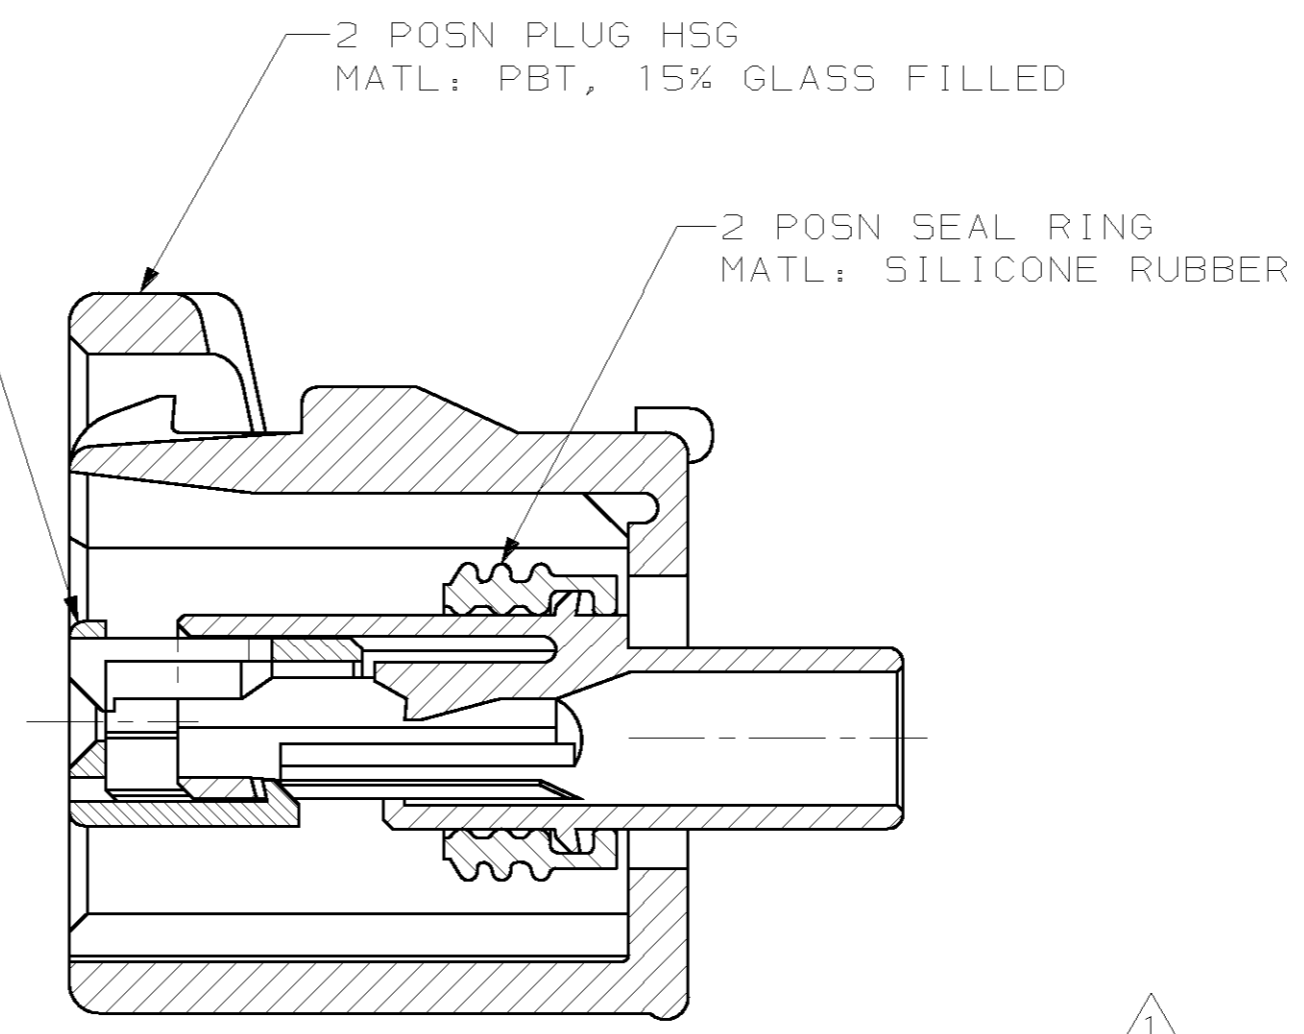

NOTES:
 ① CIRCUIT #2 IS BLOCKED.

SECTION Z-Z
 SCALE 4:1

VIEW B-B

BLACK	184116-2
BROWN	184116-1
COLOR	PART NO

<small>THIS DRAWING IS A CONTROLLED DOCUMENT FOR AMP INCORPORATED. IT IS SUBJECT TO CHANGE AND THE CONTROLLING ENGINEERING ORGANIZATION SHOULD BE CONTACTED FOR THE LATEST REVISION.</small>		DWN	K. WISE	05/25/95	AMP Incorporated Harrisburg, PA 17105-3608
DIMENSIONS: mm		CHK	J. KUNKLE	06/05/95	
		APVD	J. KUNKLE	06/05/95	
TOLERANCES UNLESS OTHERWISE SPECIFIED: 0 PLC ±- 1 PLC ±0.3 2 PLC ±0.15 3 PLC ±- 4 PLC ±- ANGLES ±- FINISH ±-		PRODUCT SPEC			
MATERIAL	-	APPLICATION SPEC			NAME
		WEIGHT	-		1 X 2B PLG ASY KEY H-C3
CUSTOMER DRAWING		SIZE	A2	CAGE CODE	00779
		DRAWING NO	C-184116		
		SCALE	4:1	SHEET	1 OF 1
		REV	C		