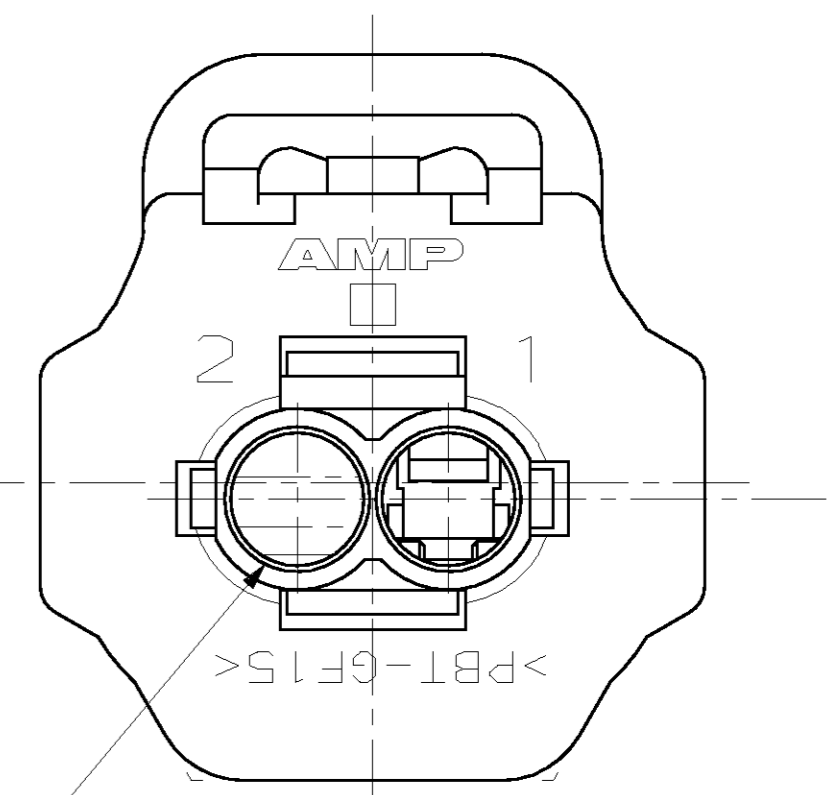

NOTES:
 1 CIRCUIT #2 IS BLOCKED.

2 POSN DLP
 MATL: PBT, 15% GLASS FILLED

SECTION Z-Z
 SCALE 4:1

1
 BLOCKED CIRCUIT

VIEW B-B

BLACK	184116-2
BROWN	184116-1
COLOR	PART NO

<small>THIS DRAWING IS A CONTROLLED DOCUMENT FOR AMP INCORPORATED. IT IS SUBJECT TO CHANGE AND THE CONTROLLING ENGINEERING ORGANIZATION SHOULD BE CONTACTED FOR THE LATEST REVISION.</small>		DWN K. WISE 05/25/95 CHK J. KUNKLE 06/05/95 APVD J. KUNKLE 06/05/95	AMP AMP Incorporated Harrisburg, PA 17105-3608
DIMENSIONS: mm 	TOLERANCES UNLESS OTHERWISE SPECIFIED: 0 PLC ±- 1 PLC ±0.3 2 PLC ±0.15 3 PLC ±- 4 PLC ±- ANGLES ±- FINISH -	NAME PRODUCT SPEC APPLICATION SPEC WEIGHT CUSTOMER DRAWING	1 X 2B PLG ASY KEY H-C3 SIZE A2 CAGE CODE 00779 DRAWING NO C-184116 SCALE 4:1 SHEET 1 OF 1 REV C