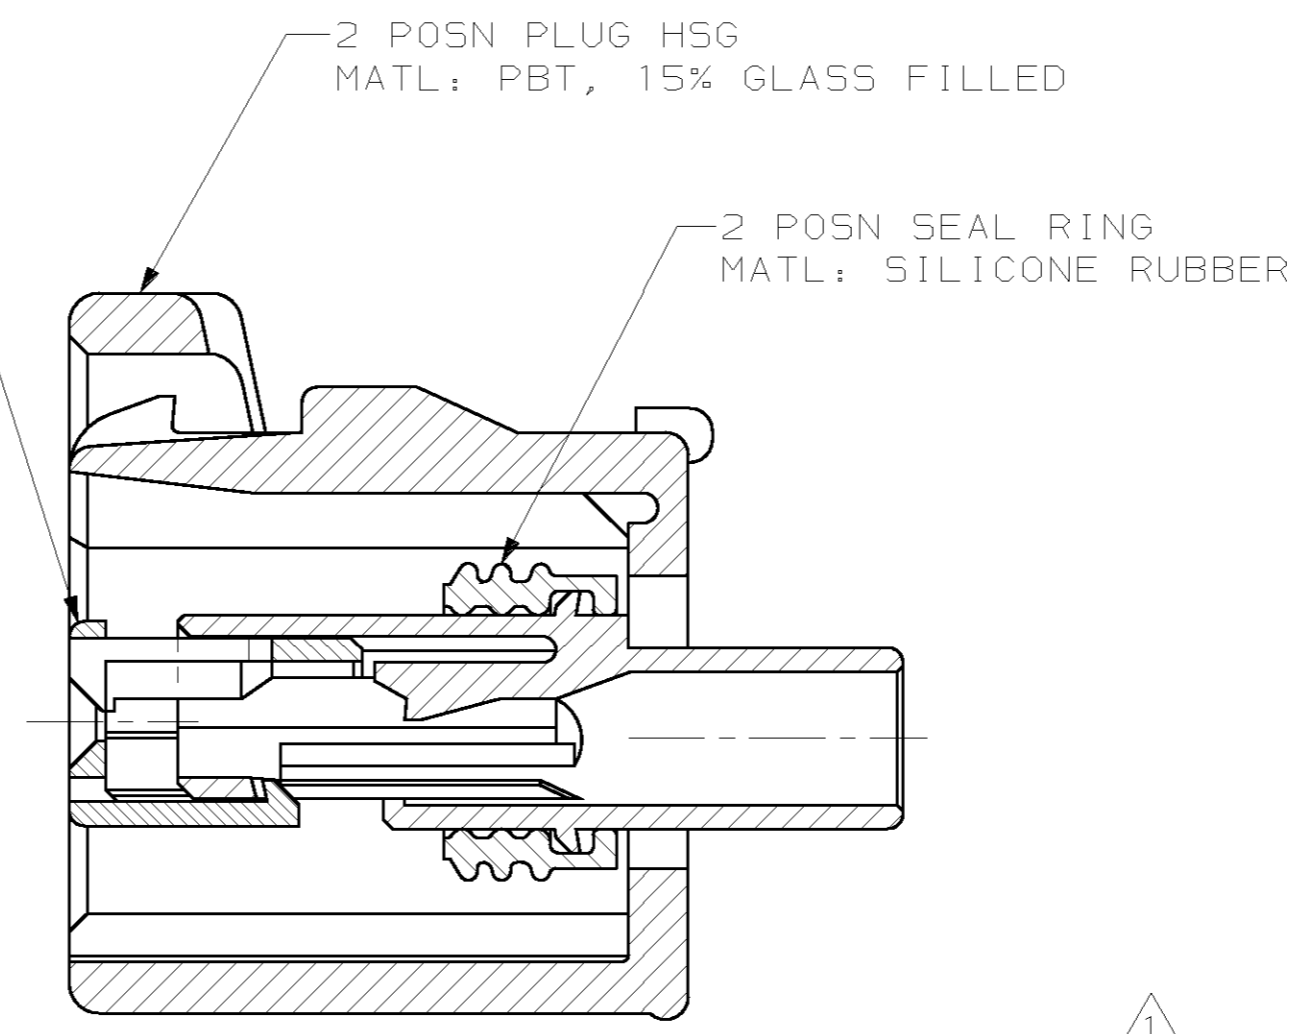

NOTES:
 1 CIRCUIT #2 IS BLOCKED.

2 POSN DLP
 MATL: PBT, 15% GLASS FILLED

SECTION Z-Z
 SCALE 4:1

1
 BLOCKED CIRCUIT

VIEW B-B

BLACK	184116-2
BROWN	184116-1
COLOR	PART NO

<small>THIS DRAWING IS A CONTROLLED DOCUMENT FOR AMP INCORPORATED. IT IS SUBJECT TO CHANGE AND THE CONTROLLING ENGINEERING ORGANIZATION SHOULD BE CONTACTED FOR THE LATEST REVISION.</small>		DWN K. WISE 05/25/95 CHK J. KUNKLE 06/05/95 APVD J. KUNKLE 06/05/95	AMP AMP Incorporated Harrisburg, PA 17105-3608
DIMENSIONS: mm 	TOLERANCES UNLESS OTHERWISE SPECIFIED: 0 PLC ±- 1 PLC ±0.3 2 PLC ±0.15 3 PLC ±- 4 PLC ±- ANGLES ±- FINISH -	NAME PRODUCT SPEC APPLICATION SPEC WEIGHT CUSTOMER DRAWING	1 X 2B PLG ASY KEY H-C3 SIZE A2 CAGE CODE 00779 DRAWING NO C-184116 SCALE 4:1 SHEET 1 OF 1 REV C