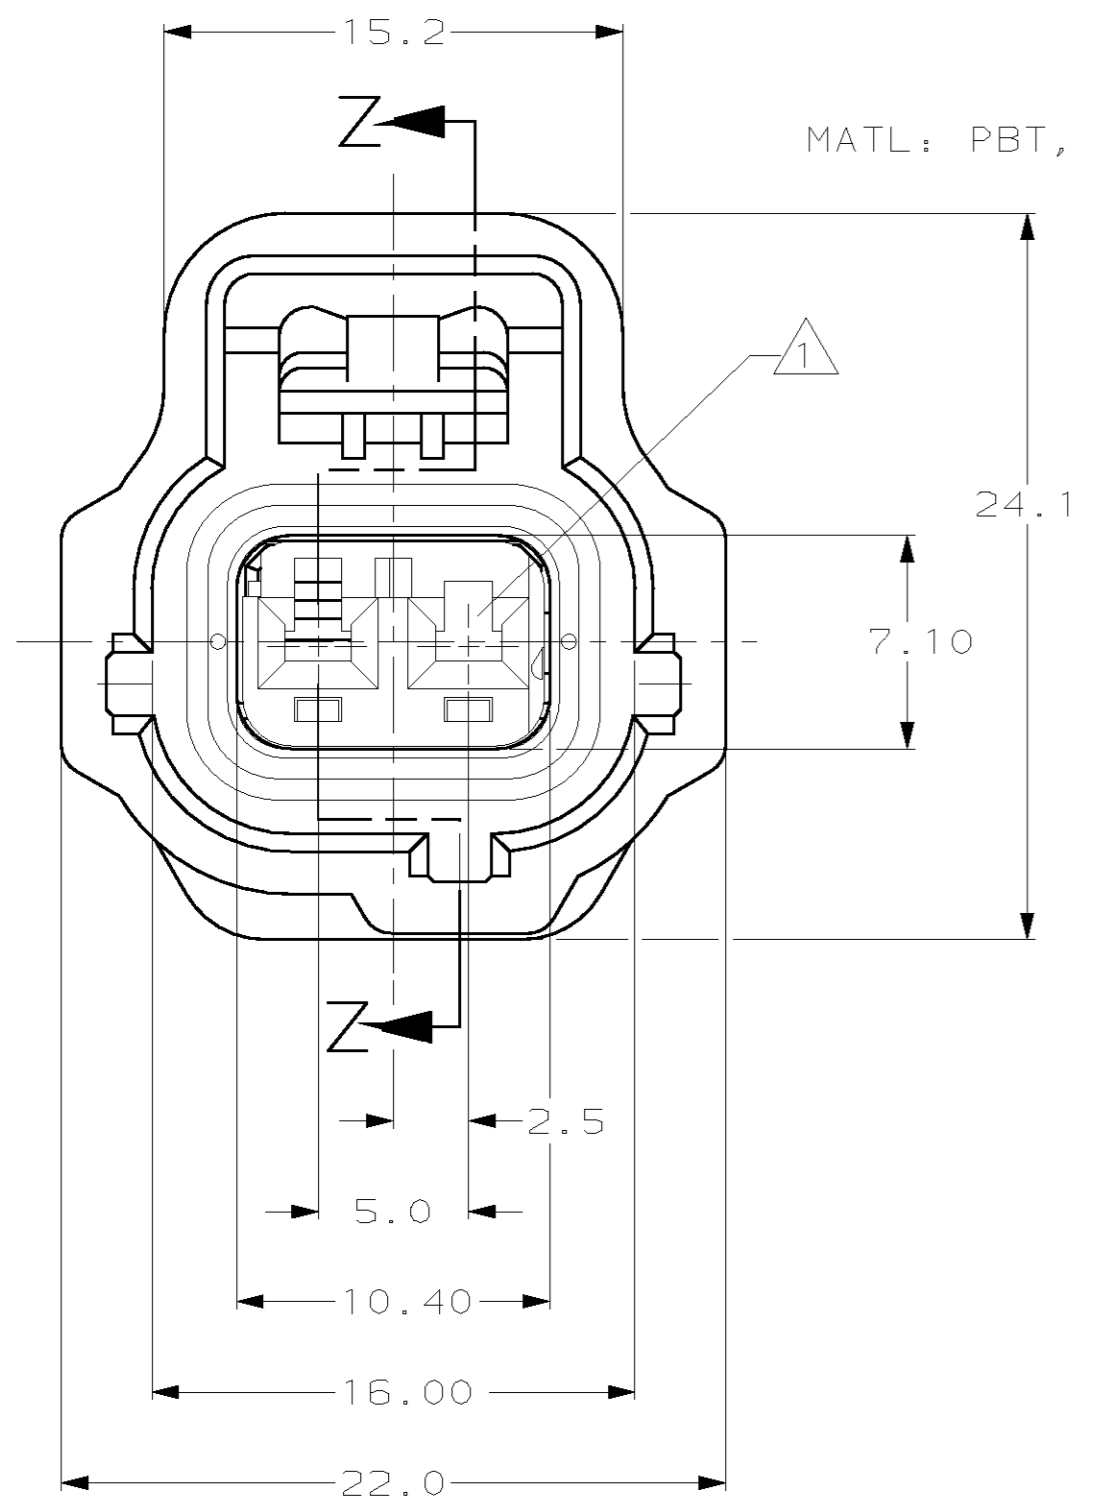

THIS DRAWING IS UNPUBLISHED. RELEASED FOR PUBLICATION .19
 © COPYRIGHT 19 BY AMP INCORPORATED. ALL RIGHTS RESERVED.

LOC	DIST	REVISIONS				
P	LTR	DESCRIPTION	DATE	DWN	APVD	
G	16	0	RELEASED	05/25/95	KW	JK
		A	REV PER ECN 0K50-0003-96	08/14/96	KW	JK
		B	REV PER ECN 0K20-0037-97	11/05/97	KL	JK
		C	REV PER EC# 0K40-0140-00	7-11-00	PC	GI

NOTES:
 1 CIRCUIT #2 IS BLOCKED.

2 POSN DLP
 MATL: PBT, 15% GLASS FILLED

SECTION Z-Z
 SCALE 4:1

1
 BLOCKED CIRCUIT

VIEW B-B

BLACK	184116-2
BROWN	184116-1
COLOR	PART NO

<small>THIS DRAWING IS A CONTROLLED DOCUMENT FOR AMP INCORPORATED. IT IS SUBJECT TO CHANGE AND THE CONTROLLING ENGINEERING ORGANIZATION SHOULD BE CONTACTED FOR THE LATEST REVISION.</small>		DWN K. WISE 05/25/95 CHK J. KUNKLE 06/05/95 APVD J. KUNKLE 06/05/95	AMP AMP Incorporated Harrisburg, PA 17105-3608
DIMENSIONS: mm 	TOLERANCES UNLESS OTHERWISE SPECIFIED: 0 PLC ±- 1 PLC ±0.3 2 PLC ±0.15 3 PLC ±- 4 PLC ±- ANGLES ±- FINISH -	NAME PRODUCT SPEC APPLICATION SPEC WEIGHT CUSTOMER DRAWING	1 X 2B PLG ASY KEY H-C3 SIZE A2 CAGE CODE 00779 DRAWING NO C-184116 SCALE 4:1 SHEET 1 OF 1 REV C