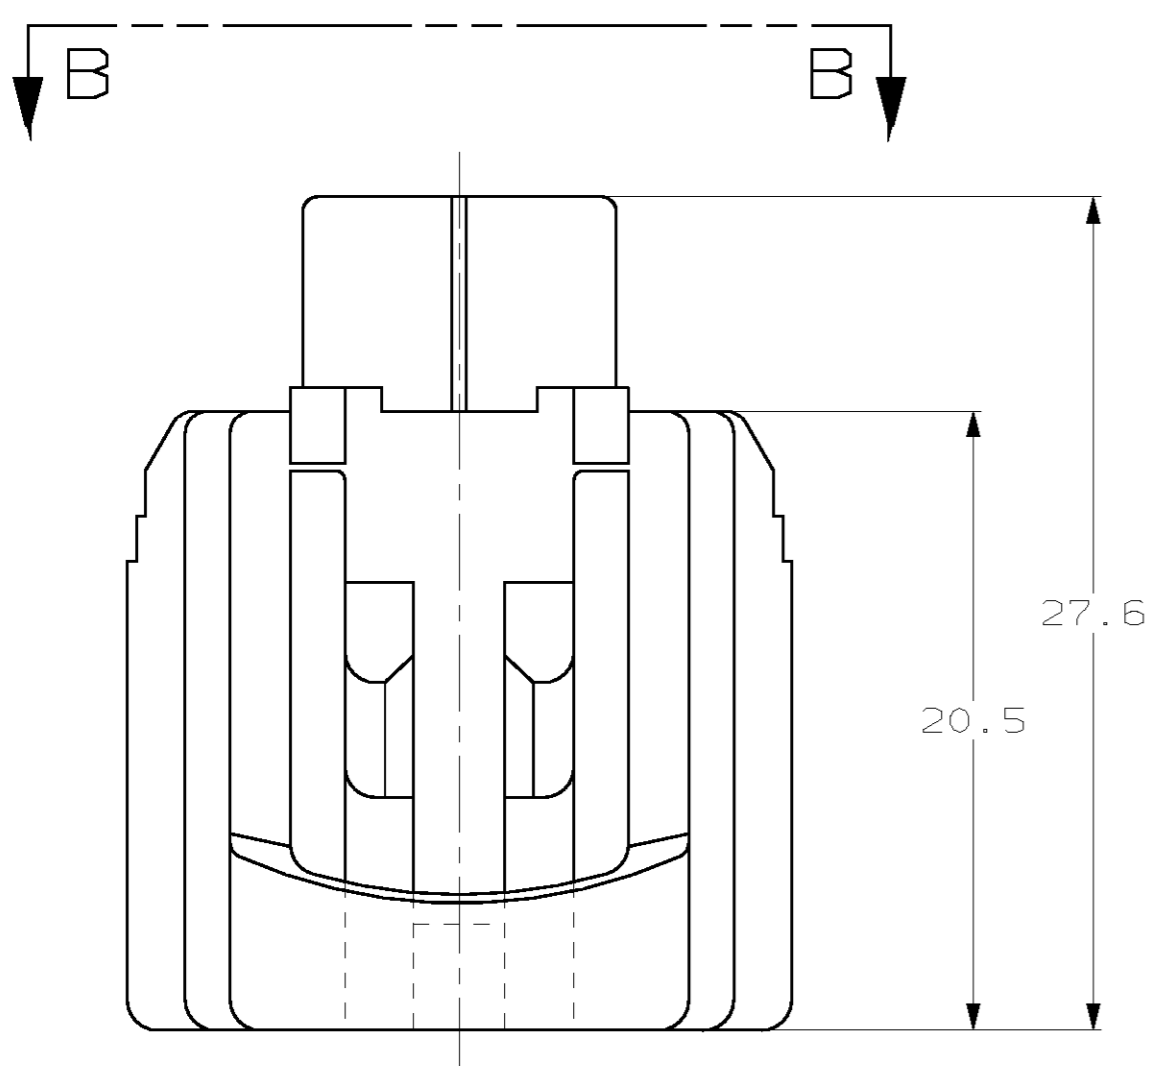

NOTES:
 1 CIRCUIT #2 IS BLOCKED.

2 POSN DLP
 MATL: PBT, 15% GLASS FILLED

SECTION Z-Z
 SCALE 4:1

1
 BLOCKED CIRCUIT

VIEW B-B

BLACK	184116-2
BROWN	184116-1
COLOR	PART NO

<small>THIS DRAWING IS A CONTROLLED DOCUMENT FOR AMP INCORPORATED. IT IS SUBJECT TO CHANGE AND THE CONTROLLING ENGINEERING ORGANIZATION SHOULD BE CONTACTED FOR THE LATEST REVISION.</small>		DWN K. WISE 05/25/95 CHK J. KUNKLE 06/05/95 APVD J. KUNKLE 06/05/95	AMP AMP Incorporated Harrisburg, PA 17105-3608
DIMENSIONS: mm 	TOLERANCES UNLESS OTHERWISE SPECIFIED: 0 PLC ±- 1 PLC ±0.3 2 PLC ±0.15 3 PLC ±- 4 PLC ±- ANGLES ±- FINISH -	NAME PRODUCT SPEC APPLICATION SPEC WEIGHT CUSTOMER DRAWING	1 X 2B PLG ASY KEY H-C3 SIZE A2 CAGE CODE 00779 DRAWING NO C-184116 SCALE 4:1 SHEET 1 OF 1 REV C