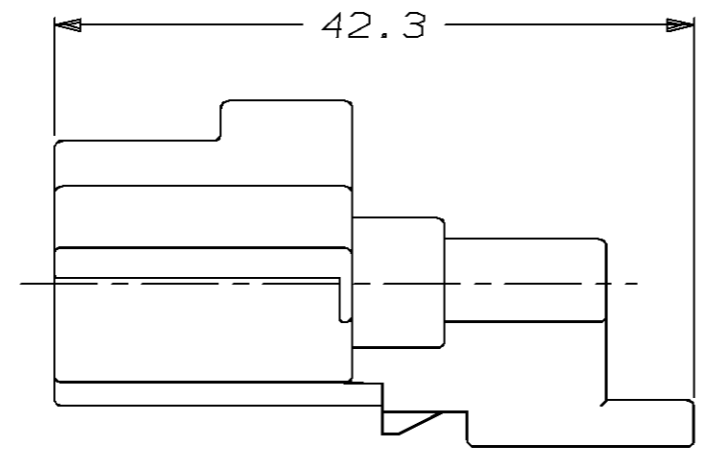

184192-1

PART NUMBER

<small>THIS DRAWING IS A CONTROLLED DOCUMENT FOR AMP INCORPORATED. IT IS SUBJECT TO CHANGE AND THE CONTROLLING ENGINEERING ORGANIZATION SHOULD BE CONTACTED FOR THE LATEST REVISION.</small>		DWN	K. WISE	02/15/96	 AMP Incorporated Harrisburg, PA 17105-3608
DIMENSIONS:		CHK	J. KUNKLE	03/01/96	
mm		APVD	J. KUNKLE	03/01/96	
		PRODUCT SPEC	NAME		
TOLERANCES UNLESS OTHERWISE SPECIFIED: 0 PLC ±- 1 PLC ±0.3 2 PLC ±- 3 PLC ±- 4 PLC ±- ANGLES ±- FINISH BLACK		APPLICATION SPEC	CAP HSG, SSC, 3 POSN A KEY		
MATERIAL		WEIGHT	SIZE		CAGE CODE
PBT, 15% GLASS FILLED		-	A3		00779
		CUSTOMER DRAWING	DRAWING NO		SCALE
			C-184192		2:1
			SHEET		REV
			1 OF 1		A