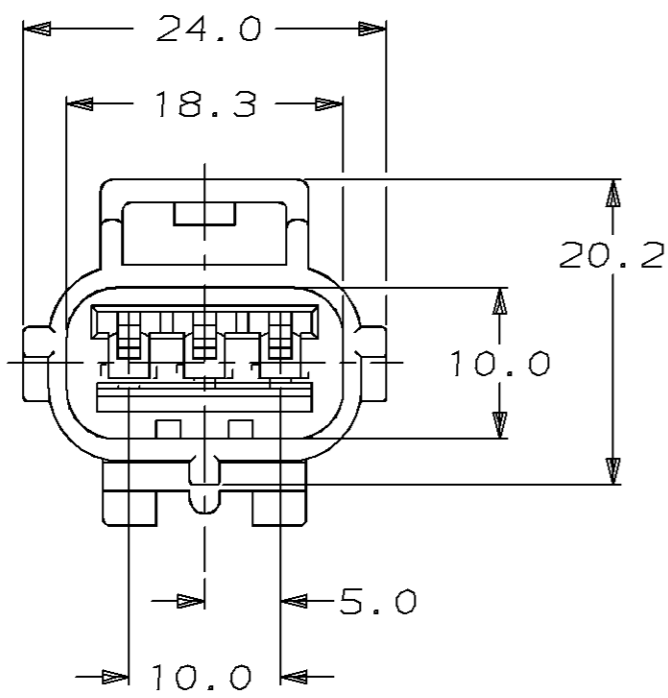

184192-1

PART NUMBER

<small>THIS DRAWING IS A CONTROLLED DOCUMENT FOR AMP INCORPORATED. IT IS SUBJECT TO CHANGE AND THE CONTROLLING ENGINEERING ORGANIZATION SHOULD BE CONTACTED FOR THE LATEST REVISION.</small>		DWN	K. WISE	02/15/96	 AMP Incorporated Harrisburg, PA 17105-3608
DIMENSIONS:		CHK	J. KUNKLE	03/01/96	
mm		APVD	J. KUNKLE	03/01/96	
		PRODUCT SPEC	NAME		
TOLERANCES UNLESS OTHERWISE SPECIFIED: 0 PLC ±- 1 PLC ±0.3 2 PLC ±- 3 PLC ±- 4 PLC ±- ANGLES ±- FINISH BLACK		APPLICATION SPEC	CAP HSG, SSC, 3 POSN A KEY		
MATERIAL		WEIGHT	SIZE		CAGE CODE
PBT, 15% GLASS FILLED		-	A3		00779
		CUSTOMER DRAWING	DRAWING NO		SCALE
			C-184192		2:1
			SHEET		REV
			1 OF 1		A