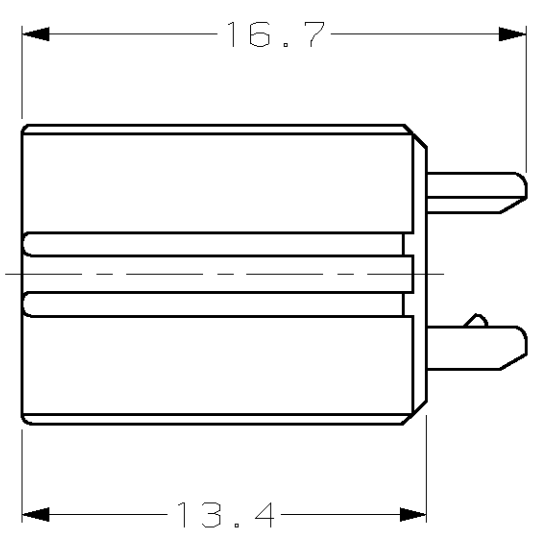

184196-1  
PART NUMBER

<small>THIS DRAWING IS A CONTROLLED DOCUMENT FOR AMP INCORPORATED. IT IS SUBJECT TO CHANGE AND THE CONTROLLING ENGINEERING ORGANIZATION SHOULD BE CONTACTED FOR THE LATEST REVISION.</small>		DWN K. WISE 02/15/96	AMP Incorporated Harrisburg, PA 17105-3608
DIMENSIONS: mm		CHK J. KUNKLE 03/01/96	
		APVD J. KUNKLE 03/01/96	NAME LOCK PLATE, CAP HSG, SSC 3 POSN
TOLERANCES UNLESS OTHERWISE SPECIFIED: 0 PLC ±- 1 PLC ±0.3 2 PLC ±- 3 PLC ±- 4 PLC ±- ANGLES ±- FINISH		PRODUCT SPEC -	SIZE A3
MATERIAL PBT-GF15		APPLICATION SPEC -	CAGE CODE 00779
		WEIGHT -	DRAWING NO C-184196
		CUSTOMER DRAWING	SCALE 2:1
			SHEET 1 OF 1
			REV C