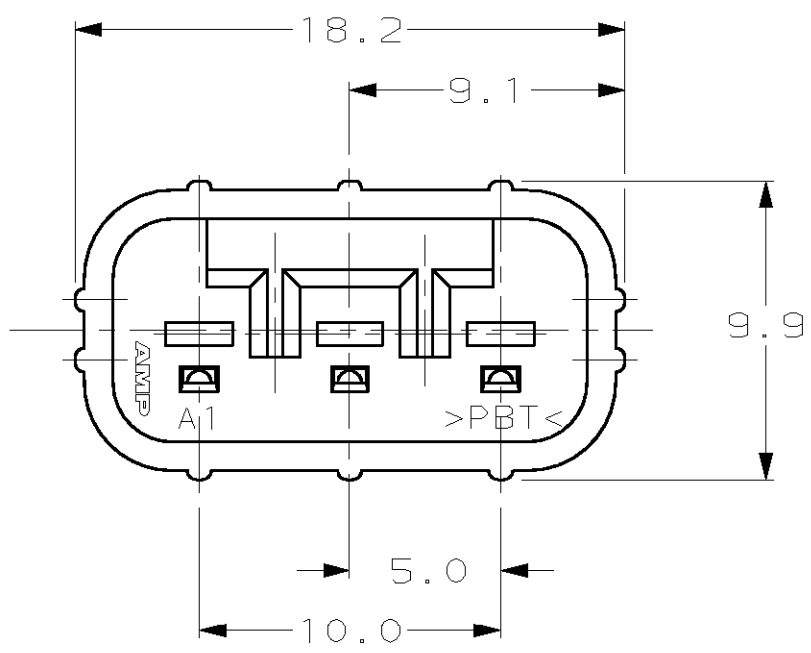

184196-1  
PART NUMBER

<small>THIS DRAWING IS A CONTROLLED DOCUMENT FOR AMP INCORPORATED. IT IS SUBJECT TO CHANGE AND THE CONTROLLING ENGINEERING ORGANIZATION SHOULD BE CONTACTED FOR THE LATEST REVISION.</small>		DWN K. WISE 02/15/96	AMP Incorporated Harrisburg, PA 17105-3608
DIMENSIONS: mm		CHK J. KUNKLE 03/01/96	
		APVD J. KUNKLE 03/01/96	NAME LOCK PLATE, CAP HSG, SSC 3 POSN
TOLERANCES UNLESS OTHERWISE SPECIFIED: 0 PLC ±- 1 PLC ±0.3 2 PLC ±- 3 PLC ±- 4 PLC ±- ANGLES ±- FINISH		PRODUCT SPEC -	SIZE A3
MATERIAL PBT-GF15		APPLICATION SPEC -	CAGE CODE 00779
		WEIGHT -	DRAWING NO C-184196
		CUSTOMER DRAWING	SCALE 2:1
			SHEET 1 OF 1
			REV C