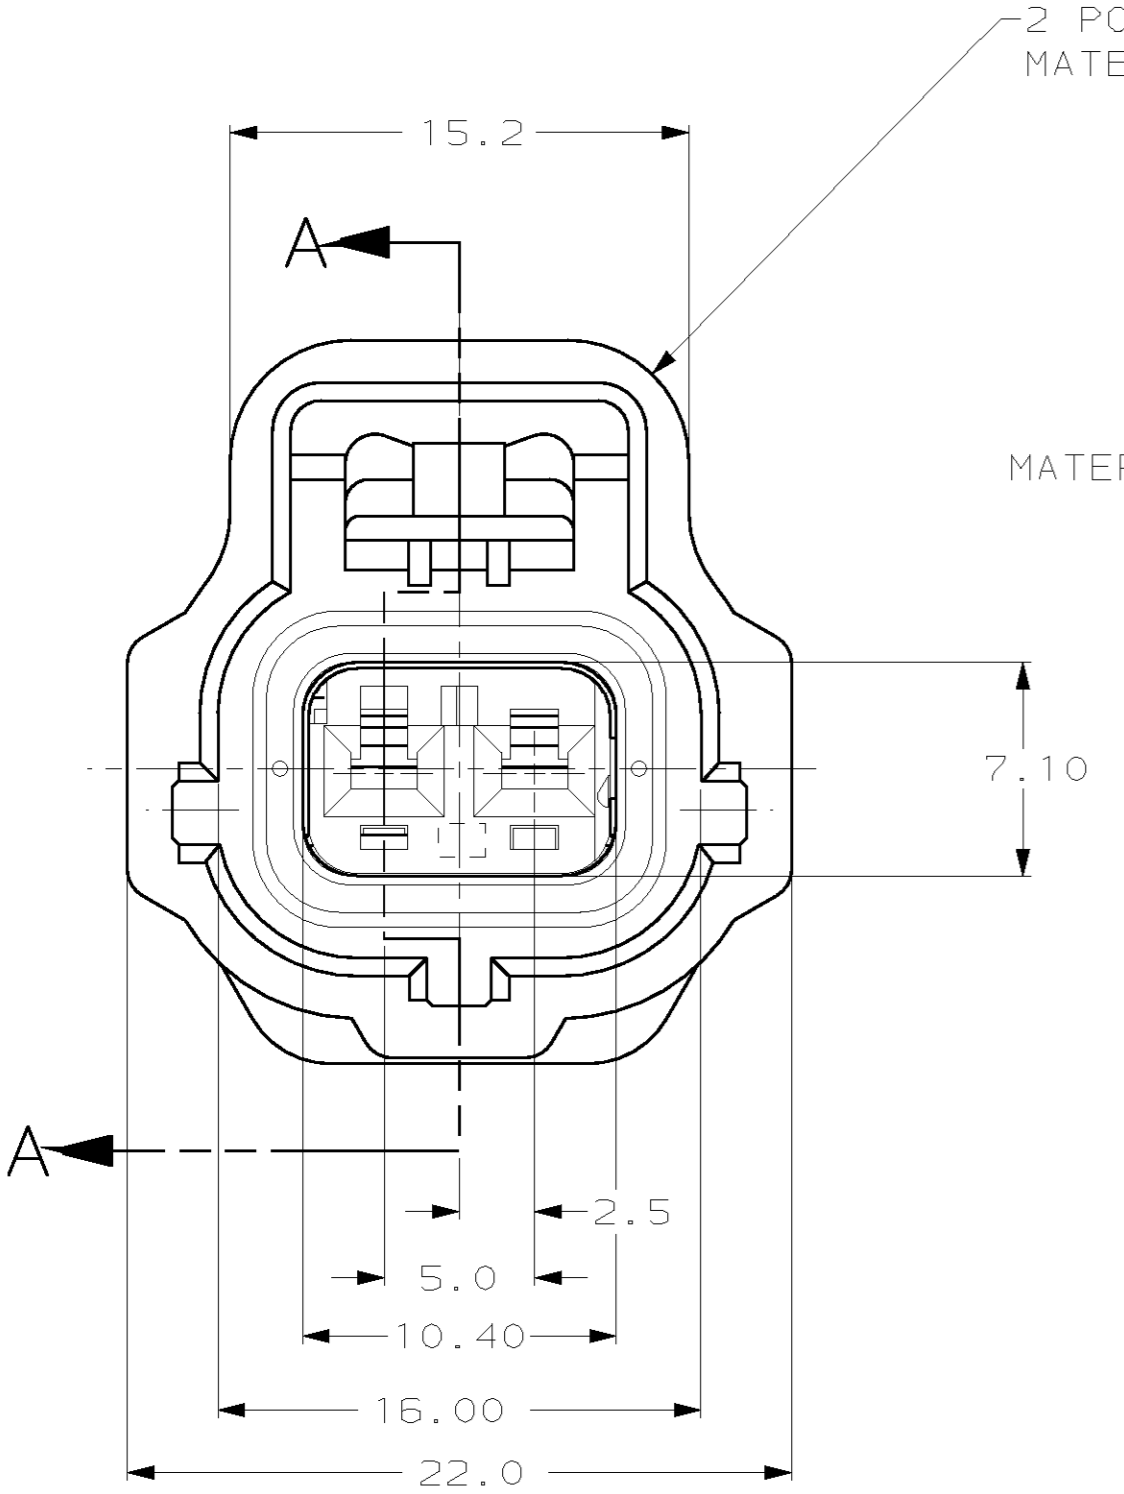

THIS DRAWING IS UNPUBLISHED. RELEASED FOR PUBLICATION .19
 (C) COPYRIGHT 19 BY AMP INCORPORATED. ALL RIGHTS RESERVED.

LOC		DIST		REVISIONS			
P	LTR	DESCRIPTION	DATE	DWN	APVD		
G	16	0		RELEASED, WAS 95-4072-99-2	-	-	-
		A		REV PER ECN 0K50-0003-96	08/14/96	KW	JK
		B		REV PER EC# 0K40-0140-00	7-10-00	PC	GI

KEYING TYPE B

2 POSN PLUG
 MATERIAL: 4/6 NYLON, 30% GLASS FILLED

2 POSN. DOUBLE LOCK PLATE
 MATERIAL: PBT, 15% GLASS FILLED

SEAL RING
 MATERIAL: SILICONE RUBBER

SECTION A-A

VIEW B-B

THIS DRAWING IS A CONTROLLED DOCUMENT FOR AMP INCORPORATED. IT IS SUBJECT TO CHANGE AND THE CONTROLLING ENGINEERING ORGANIZATION SHOULD BE CONTACTED FOR THE LATEST REVISION.

DIMENSIONS:	TOLERANCES UNLESS OTHERWISE SPECIFIED:
mm	
0 PLC	±-
1 PLC	±0.30
2 PLC	±0.15
3 PLC	±-
4 PLC	±-
ANGLES	±1°
FINISH	-

DWN	KD LYTLE	01/05/96
CHK	EJ OSWANDEL	01/11/96
APVD	EJ OSWANDEL	01/11/96
PRODUCT SPEC		
APPLICATION SPEC		
WEIGHT		
CUSTOMER DRAWING		

BLACK	184214-1
PLUG COLOR	PART NO
AMP	AMP Incorporated Harrisburg, PA 17105-3608
1 X 2 PLG ASY KEY B-C4	
SIZE	CAGE CODE
A2	00779
DRAWING NO	C-184214
SCALE	SHEET
4:1	1 OF 1
REV	B

X-ON Electronics

Largest Supplier of Electrical and Electronic Components