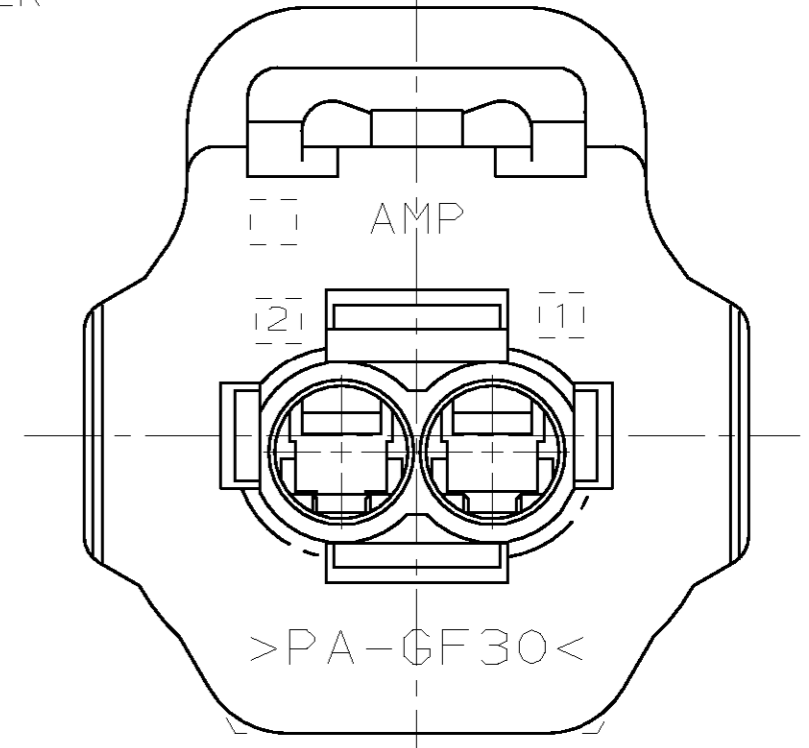

KEYING TYPE B

2 POSN PLUG
 MATERIAL: 4/6 NYLON, 30% GLASS FILLED

2 POSN. DOUBLE LOCK PLATE
 MATERIAL: PBT, 15% GLASS FILLED

SEAL RING
 MATERIAL: SILICONE RUBBER

SECTION A-A

VIEW B-B

THIS DRAWING IS A CONTROLLED DOCUMENT FOR AMP INCORPORATED. IT IS SUBJECT TO CHANGE AND THE CONTROLLING ENGINEERING ORGANIZATION SHOULD BE CONTACTED FOR THE LATEST REVISION.

DIMENSIONS:	TOLERANCES UNLESS OTHERWISE SPECIFIED:
mm	
0 PLC	±-
1 PLC	±0.30
2 PLC	±0.15
3 PLC	±-
4 PLC	±-
ANGLES	±1°
FINISH	-

DWN	KD LYTLE	01/05/96
CHK	EJ OSWANDEL	01/11/96
APVD	EJ OSWANDEL	01/11/96
PRODUCT SPEC		
APPLICATION SPEC		
WEIGHT		
CUSTOMER DRAWING		

BLACK	184214-1
PLUG COLOR	PART NO
AMP	AMP Incorporated Harrisburg, PA 17105-3608
1 X 2 PLG ASY KEY B-C4	
SIZE	CAGE CODE
A2	00779
DRAWING NO	C-184214
SCALE	SHEET
4:1	1 OF 1
REV	B

X-ON Electronics

Largest Supplier of Electrical and Electronic Components