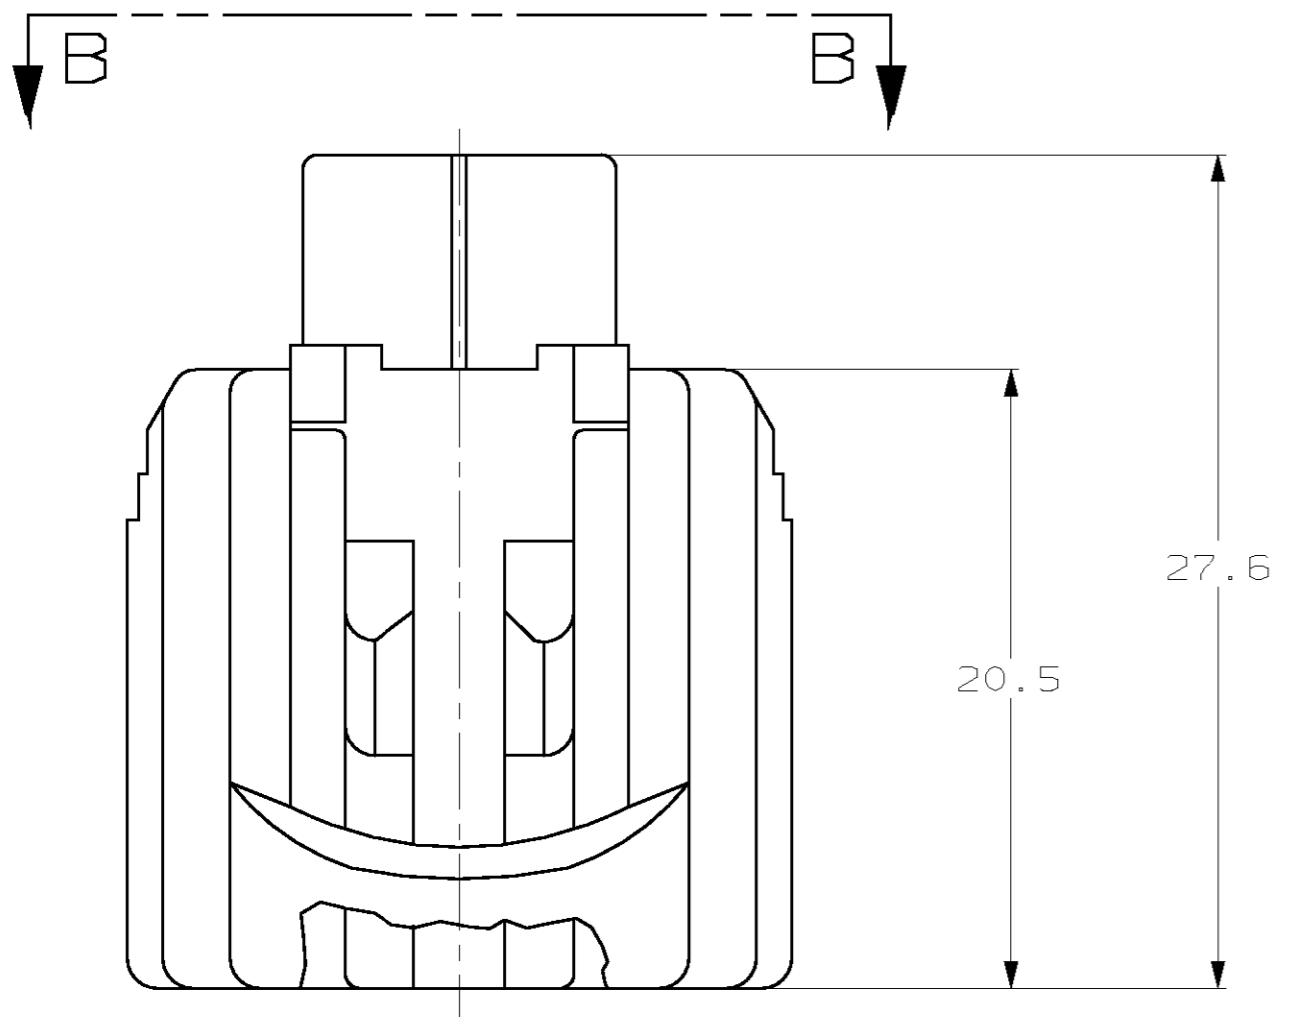

KEYING TYPE B

2 POSN PLUG
 MATERIAL: 4/6 NYLON, 30% GLASS FILLED

2 POSN. DOUBLE LOCK PLATE
 MATERIAL: PBT, 15% GLASS FILLED

SEAL RING
 MATERIAL: SILICONE RUBBER

SECTION A-A

VIEW B-B

THIS DRAWING IS A CONTROLLED DOCUMENT FOR AMP INCORPORATED. IT IS SUBJECT TO CHANGE AND THE CONTROLLING ENGINEERING ORGANIZATION SHOULD BE CONTACTED FOR THE LATEST REVISION.

DIMENSIONS:	TOLERANCES UNLESS OTHERWISE SPECIFIED:
mm	
0 PLC	±-
1 PLC	±0.30
2 PLC	±0.15
3 PLC	±-
4 PLC	±-
ANGLES	±1°
FINISH	-

DWN	KD LYTLE	01/05/96
CHK	EJ OSWANDEL	01/11/96
APVD	EJ OSWANDEL	01/11/96
PRODUCT SPEC		
APPLICATION SPEC		
WEIGHT		
CUSTOMER DRAWING		