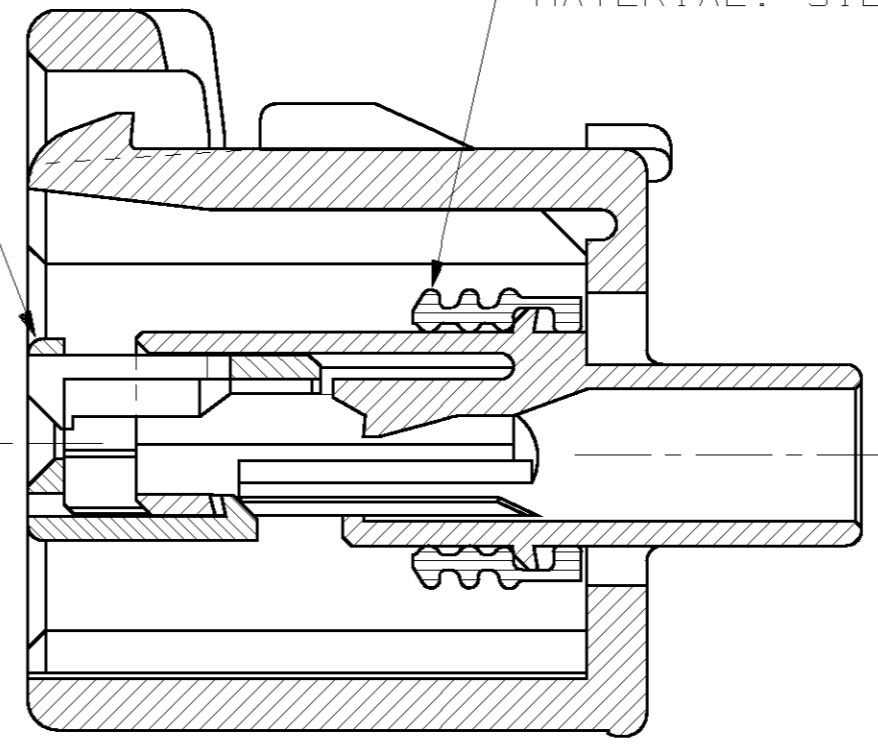

KEYING TYPE B

2 POSN PLUG
 MATERIAL: 4/6 NYLON, 30% GLASS FILLED

2 POSN. DOUBLE LOCK PLATE
 MATERIAL: PBT, 15% GLASS FILLED

SEAL RING
 MATERIAL: SILICONE RUBBER

SECTION A-A

VIEW B-B

THIS DRAWING IS A CONTROLLED DOCUMENT FOR AMP INCORPORATED. IT IS SUBJECT TO CHANGE AND THE CONTROLLING ENGINEERING ORGANIZATION SHOULD BE CONTACTED FOR THE LATEST REVISION.

DIMENSIONS:	TOLERANCES UNLESS OTHERWISE SPECIFIED:
mm	
0 PLC	±-
1 PLC	±0.30
2 PLC	±0.15
3 PLC	±-
4 PLC	±-
ANGLES	±1°
FINISH	-

DWN	KD LYTLE	01/05/96
CHK	EJ OSWANDEL	01/11/96
APVD	EJ OSWANDEL	01/11/96
PRODUCT SPEC		
APPLICATION SPEC		
WEIGHT		
CUSTOMER DRAWING		