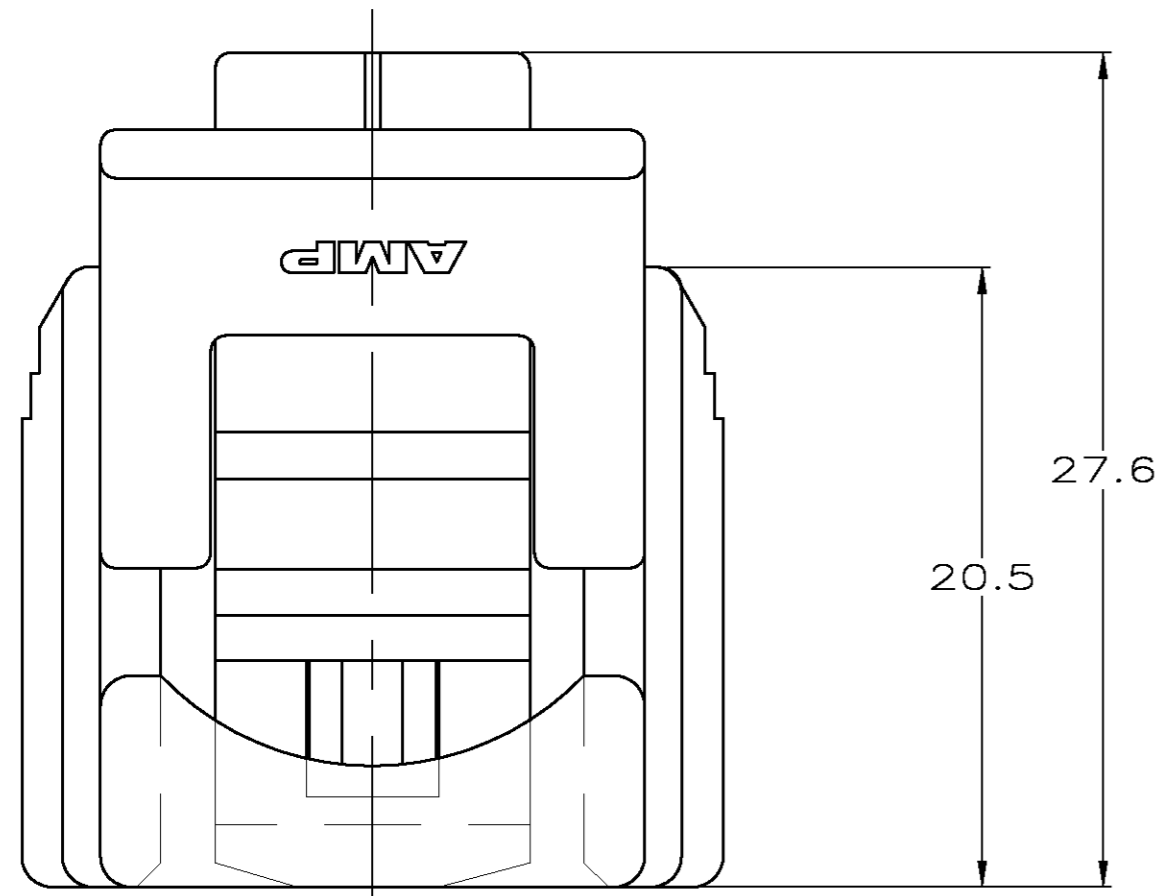

DBL LOCK PLATE  
 MATL: PBT, 15%  
 GLASS FILLED

PLUG HOUSING  
 MAT'L: PBT, 15% GLASS FILLED  
 SEAL RING  
 MATL: SILICONE RUBBER

CPA  
 MATL: PBT

SECTION Z-Z  
 SCALE 4:1

BLACK	184349-1
PLUG COLOR	PART NUMBER

THIS DRAWING IS A CONTROLLED DOCUMENT.		DWN P. YEAGER 02AUG99	Tyco Electronics Corporation Harrisburg, PA 17105-3608	
DIMENSIONS: mm		CHK G. INHOFFER 02AUG99	NAME	
TOLERANCES UNLESS OTHERWISE SPECIFIED: 0 PLC ± - 1 PLC ± 0.3 2 PLC ± 0.15 3 PLC ± - 4 PLC ± - ANGLES ± -		APVD G. INHOFFER 02AUG99	PRODUCT SPEC	
MATERIAL		APPLICATION SPEC	2 X 2 PLUG ASSEMBLY KEY B-C3 W/CPA	
FINISH		WEIGHT	SIZE A2	RESTRICTED TO
		CUSTOMER DRAWING	CAGE CODE 00779	DRAWING NO C=184349
		SCALE 4:1	SHEET 1 of 1	REV G