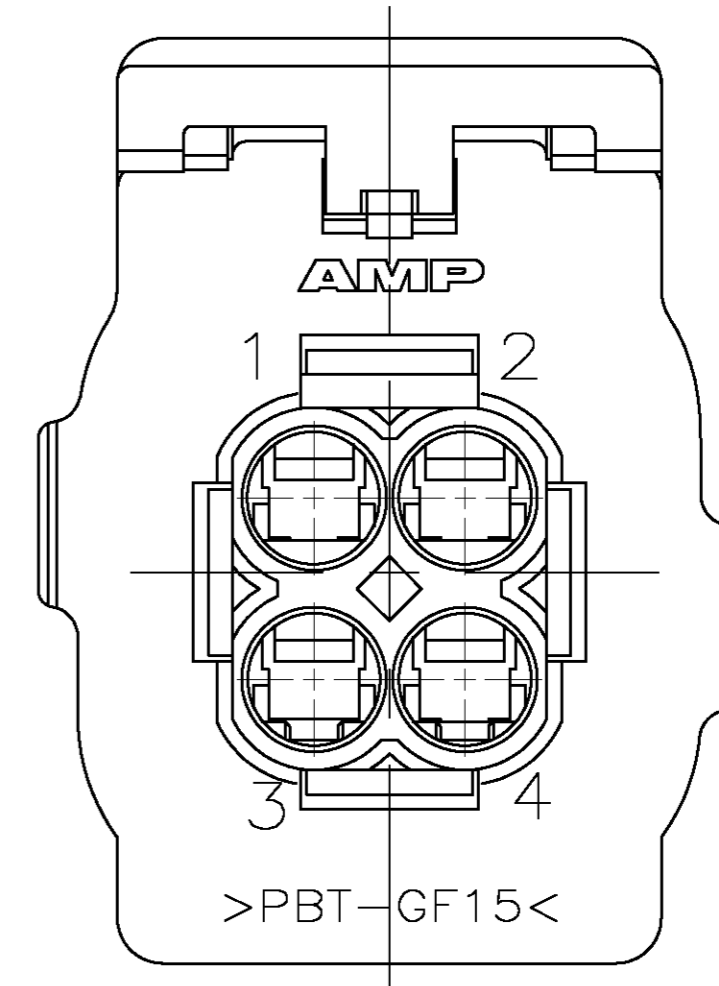

DBL LOCK PLATE  
 MATL: PBT, 15%  
 GLASS FILLED

PLUG HOUSING  
 MAT'L: PBT, 15% GLASS FILLED  
 SEAL RING  
 MATL: SILICONE RUBBER

CPA  
 MATL: PBT

SECTION Z-Z  
 SCALE 4:1

BLACK	184349-1
PLUG COLOR	PART NUMBER

THIS DRAWING IS A CONTROLLED DOCUMENT.		DWN P. YEAGER 02AUG99	Tyco Electronics Corporation Harrisburg, PA 17105-3608	
DIMENSIONS: mm		CHK G. INHOFFER 02AUG99	NAME	
TOLERANCES UNLESS OTHERWISE SPECIFIED: 0 PLC ± - 1 PLC ± 0.3 2 PLC ± 0.15 3 PLC ± - 4 PLC ± - ANGLES ± -		APVD G. INHOFFER 02AUG99	PRODUCT SPEC	
MATERIAL		APPLICATION SPEC	2 X 2 PLUG ASSEMBLY KEY B-C3 W/CPA	
FINISH		WEIGHT	SIZE A2	RESTRICTED TO
		CUSTOMER DRAWING	CAGE CODE 00779	DRAWING NO C=184349
		SCALE 4:1	SHEET 1 of 1	REV G