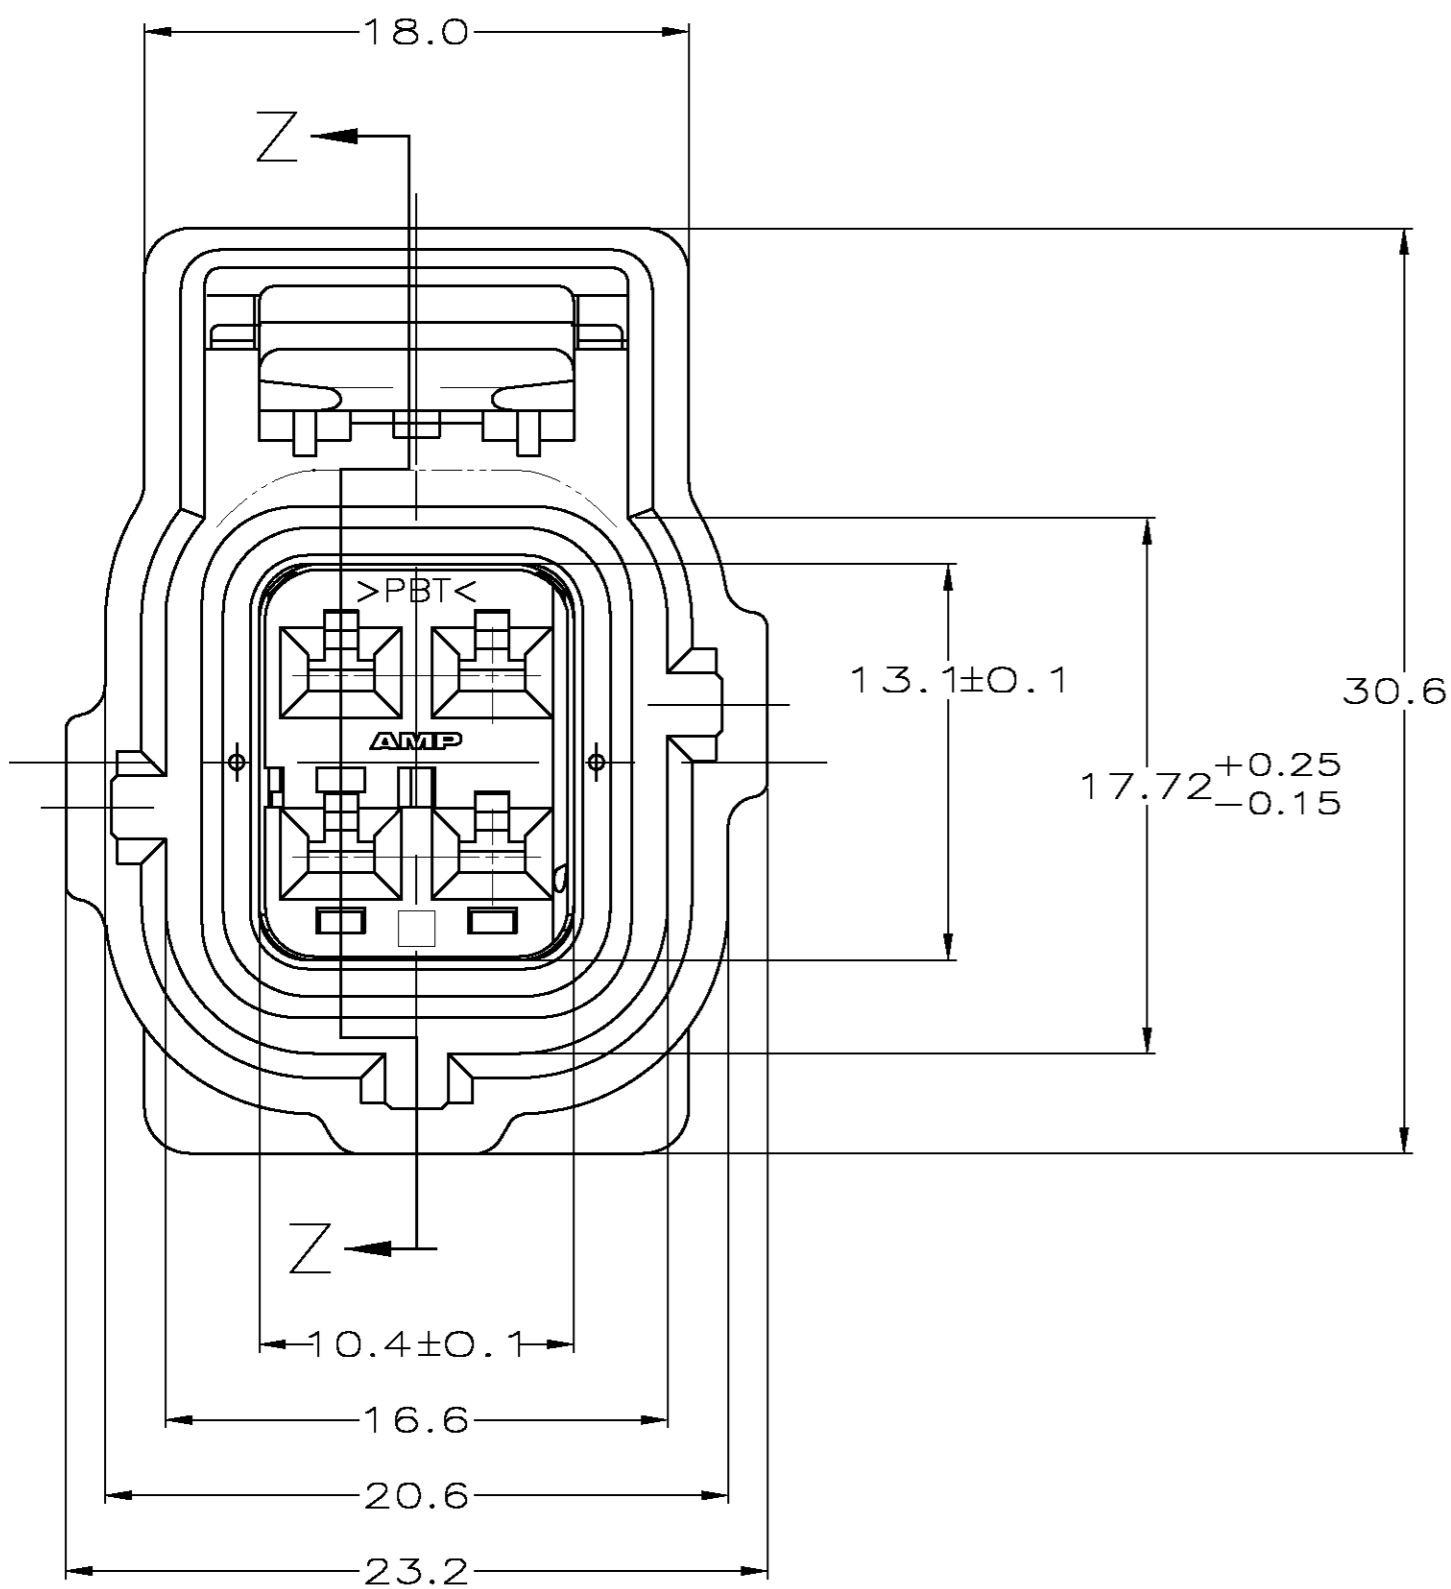

DBL LOCK PLATE  
 MATL: PBT, 15%  
 GLASS FILLED

PLUG HOUSING  
 MAT'L: PBT, 15% GLASS FILLED  
 SEAL RING  
 MATL: SILICONE RUBBER

CPA  
 MATL: PBT

SECTION Z-Z  
 SCALE 4:1

BLACK	184349-1
PLUG COLOR	PART NUMBER

THIS DRAWING IS A CONTROLLED DOCUMENT.		DWN P. YEAGER 02AUG99	Tyco Electronics Corporation Harrisburg, PA 17105-3608	
DIMENSIONS: mm		CHK G. INHOFFER 02AUG99	NAME	
TOLERANCES UNLESS OTHERWISE SPECIFIED: 0 PLC ± - 1 PLC ± 0.3 2 PLC ± 0.15 3 PLC ± - 4 PLC ± - ANGLES ± -		APVD G. INHOFFER 02AUG99	PRODUCT SPEC	
MATERIAL		APPLICATION SPEC	2 X 2 PLUG ASSEMBLY KEY B-C3 W/CPA	
FINISH		WEIGHT	SIZE A2	RESTRICTED TO
		CUSTOMER DRAWING	CAGE CODE 00779	DRAWING NO C=184349
		SCALE 4:1	SHEET 1 of 1	REV G