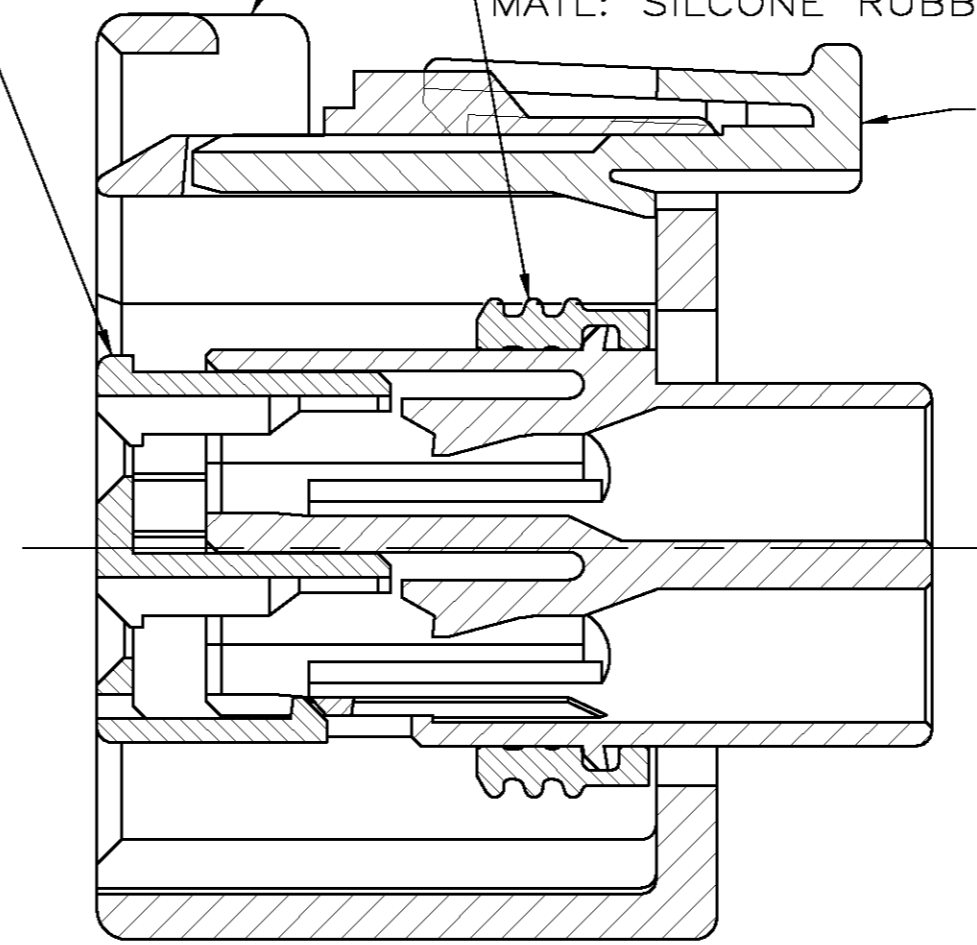

DBL LOCK PLATE  
 MATL: PBT, 15%  
 GLASS FILLED

PLUG HOUSING  
 MAT'L: PBT, 15% GLASS FILLED  
 SEAL RING  
 MATL: SILICONE RUBBER

CPA  
 MATL: PBT

SECTION Z-Z  
 SCALE 4:1

BLACK	184349-1
PLUG COLOR	PART NUMBER

THIS DRAWING IS A CONTROLLED DOCUMENT.		DWN P. YEAGER 02AUG99	Tyco Electronics Corporation Harrisburg, PA 17105-3608	
DIMENSIONS: mm		CHK G. INHOFFER 02AUG99	NAME	
TOLERANCES UNLESS OTHERWISE SPECIFIED: 0 PLC ± - 1 PLC ± 0.3 2 PLC ± 0.15 3 PLC ± - 4 PLC ± - ANGLES ± -		APVD G. INHOFFER 02AUG99	PRODUCT SPEC	
MATERIAL		APPLICATION SPEC	2 X 2 PLUG ASSEMBLY KEY B-C3 W/CPA	
FINISH		WEIGHT	SIZE A2	RESTRICTED TO
		CUSTOMER DRAWING	CAGE CODE 00779	DRAWING NO C=184349
		SCALE 4:1	SHEET 1 of 1	REV G