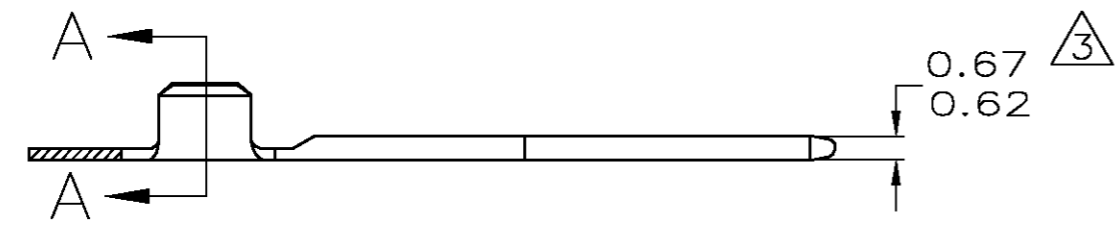

SECTION A-A
SCALE 10:1

- 1. CONTINUOUS STRIP ON REELS.
- 2. FINISH: 0.0038 TO 0.0076 TIN IN LOCALIZED AREAS OVER 0.00127 MIN NICKEL OVERALL.
- 3. INCLUDES PLATING THICKNESS.
- 4. TWO WIRE CRIMP SERRATIONS LOCATED IN THIS AREA.
- 5. DIM 6.0 POINT OF PLATING MEASUREMENT.
- 6. NO POST PLATED TOOL MARKS PERMITTED IN THIS AREA.