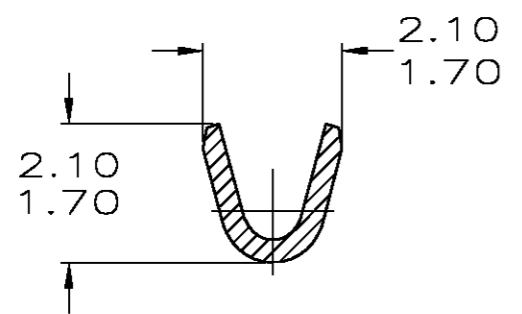

SECTION A-A
SCALE 10:1

- 1. CONTINUOUS STRIP ON REELS.
- 2. FINISH: 0.0038 TO 0.0076 TIN IN LOCALIZED AREAS OVER 0.00127 MIN NICKEL OVERALL.
- 3. INCLUDES PLATING THICKNESS.
- 4. TWO WIRE CRIMP SERRATIONS LOCATED IN THIS AREA.
- 5. DIM 6.0 POINT OF PLATING MEASUREMENT.
- 6. NO POST PLATED TOOL MARKS PERMITTED IN THIS AREA.

2	SAE CA 260 TEMP 2 BRASS	22 AWG STRANDED	184365-1
FINISH	MATERIAL	WIRE SIZE	PART NO
THIS DRAWING IS A CONTROLLED DOCUMENT.		DWN KD LYTL 30SEP99	Tyco Electronics Corporation Harrisburg, PA 17105-3608
DIMENSIONS: MM		CHK GM INHOFFER 11OCT99	
TOLERANCES UNLESS OTHERWISE SPECIFIED:		APVD GM INHOFFER 11OCT99	NAME TAB, E-JII+ SENSOR CONNECTOR
0 PLC ± - 1 PLC ± 0.3 2 PLC ± 0.13 3 PLC ± - 4 PLC ± - ANGLES ± -		PRODUCT SPEC	RESTRICTED TO
MATERIAL SEE TABLE		APPLICATION SPEC	SIZE A3
FINISH SEE TABLE		WEIGHT -	CAGE CODE 00779
		DRAWING NO C-184365	
CUSTOMER DRAWING		SCALE 5:1	SHEET 1 OF 1
		REV A1	