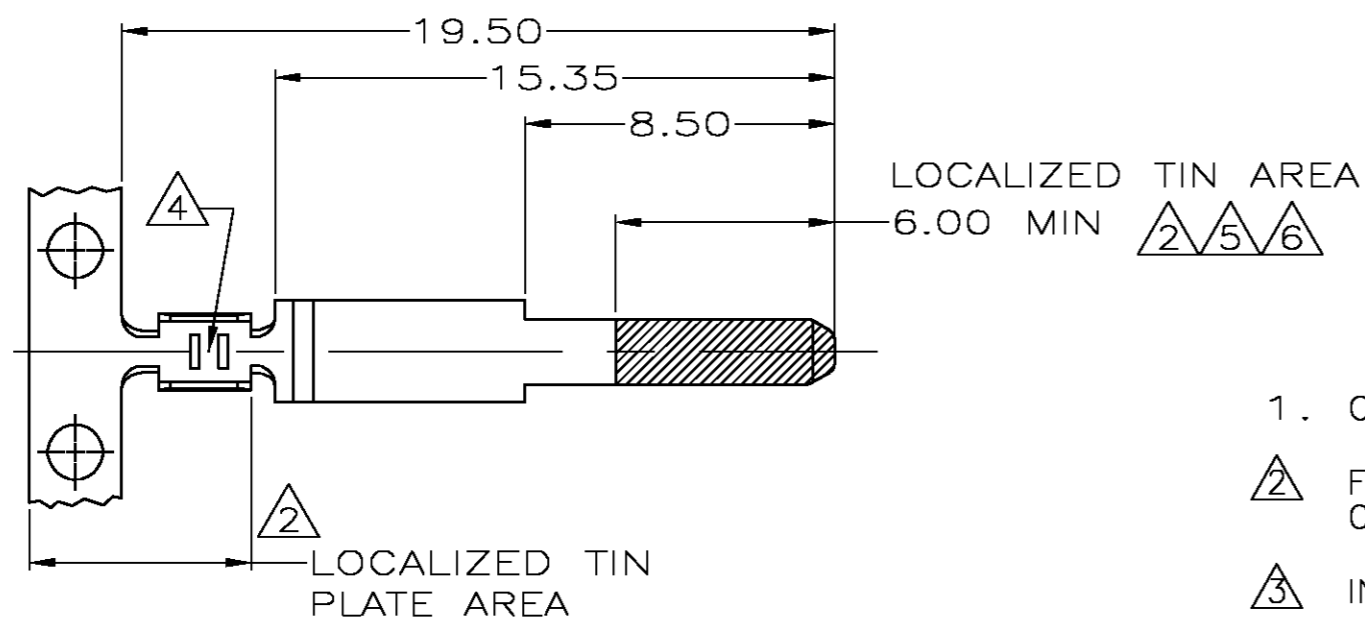

SECTION A-A
SCALE 10:1

- 1. CONTINUOUS STRIP ON REELS.
- 2. FINISH: 0.0038 TO 0.0076 TIN IN LOCALIZED AREAS OVER 0.00127 MIN NICKEL OVERALL.
- 3. INCLUDES PLATING THICKNESS.
- 4. TWO WIRE CRIMP SERRATIONS LOCATED IN THIS AREA.
- 5. DIM 6.0 POINT OF PLATING MEASUREMENT.
- 6. NO POST PLATED TOOL MARKS PERMITTED IN THIS AREA.

2	SAE CA 260 TEMP 2 BRASS	22 AWG STRANDED	184365-1
FINISH	MATERIAL	WIRE SIZE	PART NO
THIS DRAWING IS A CONTROLLED DOCUMENT.		DWN KD LYTL 30SEP99	Tyco Electronics Corporation Harrisburg, PA 17105-3608
DIMENSIONS: MM		CHK GM INHOFFER 11OCT99	
TOLERANCES UNLESS OTHERWISE SPECIFIED:		APVD GM INHOFFER 11OCT99	NAME TAB, E-JII+ SENSOR CONNECTOR
0 PLC ± - 1 PLC ± 0.3 2 PLC ± 0.13 3 PLC ± - 4 PLC ± - ANGLES ± -		PRODUCT SPEC	RESTRICTED TO
MATERIAL SEE TABLE		APPLICATION SPEC	SIZE A3
FINISH SEE TABLE		WEIGHT -	CAGE CODE 00779
		DRAWING NO C-184365	
CUSTOMER DRAWING		SCALE 5:1	SHEET 1 OF 1
		REV A1	