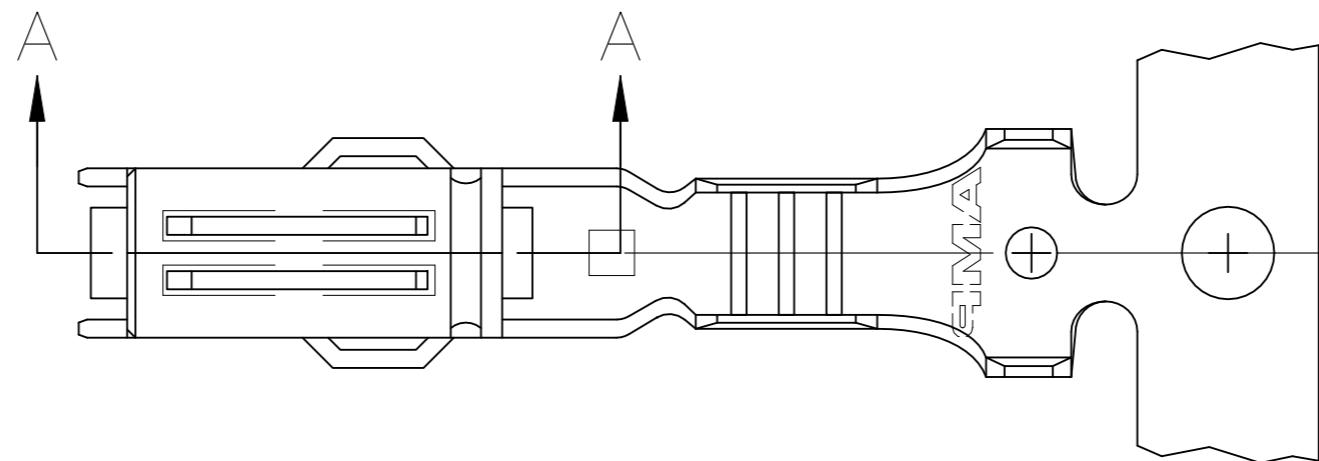

P	LTR	DESCRIPTION	DATE	DWN	APVD
	B	REVISED PER ECO-21-002133	15APR2021	SM	AH

- ① NYE FLUOROETHER GREASE
- ② FOR GOLD PLATED PART ONLY - AT LEAST ONE "G" INDICATOR MUST BE VISIBLE IN THIS LOCATION ON EITHER SIDE INDICATING GOLD PLATED CONTACT

SECTION A-A
SCALE 8:1

SECTION B-B

SECTION C-C

TIN	1.2 - 2.1 ϕ	AVS 0.3 - 1.0mm ² (#22 - #18 AWG)	184373-2
SELECT GOLD	1.2 - 2.1 ϕ	AVS 0.3 - 1.0mm ² (#22 - #18 AWG)	184373-1
FINISH	INSULATION DIAMETER	WIRE RANGE	PART NUMBER

THIS DRAWING IS A CONTROLLED DOCUMENT.		DWN P.COLLINS 8-14-00	STE TE Connectivity	
		CHK M.HUDDLESTON 8-14-00		
		APVD M.HUDDLESTON 8-14-00	NAME CONTACT, RECEPTACLE, .070	
DIMENSIONS: mm		PRODUCT SPEC -		APPLICATION SPEC -
TOLERANCES UNLESS OTHERWISE SPECIFIED:		SIZE A3		CAGE CODE 00779
0 PLC \pm -		DRAWING NO C-184373		RESTRICTED TO -
1 PLC \pm 0.3		SCALE 8:1		SHEET 1 OF 1
2 PLC \pm -		CUSTOMER DRAWING		REV B
3 PLC \pm -				
4 PLC \pm -				
ANGLES \pm 2'				
MATERIAL PH BRZ (0.3 THK)				
FINISH -				