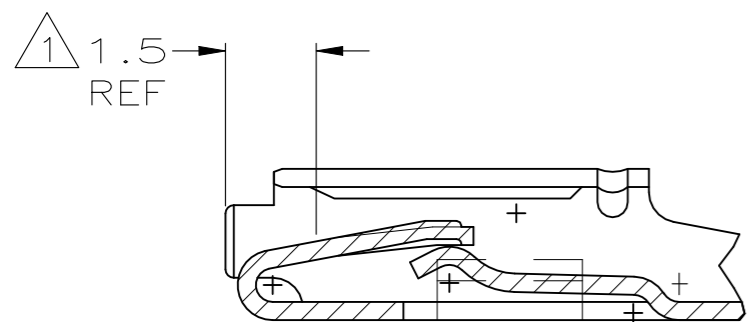

P	LTR	DESCRIPTION	DATE	DWN	APVD
	B	REVISED PER ECO-21-002133	15APR2021	SM	AH

- ① NYE FLUOROETHER GREASE
- ② FOR GOLD PLATED PART ONLY - AT LEAST ONE "G" INDICATOR MUST BE VISIBLE IN THIS LOCATION ON EITHER SIDE INDICATING GOLD PLATED CONTACT

SECTION A-A
SCALE 8:1

SECTION B-B

SECTION C-C

TIN	1.2 - 2.1 ϕ	AVS 0.3 - 1.0mm ² (#22 - #18 AWG)	184373-2
SELECT GOLD	1.2 - 2.1 ϕ	AVS 0.3 - 1.0mm ² (#22 - #18 AWG)	184373-1
FINISH	INSULATION DIAMETER	WIRE RANGE	PART NUMBER

THIS DRAWING IS A CONTROLLED DOCUMENT.		DWN P.COLLINS 8-14-00	STE TE Connectivity	
		CHK M.HUDDLESTON 8-14-00		
		APVD M.HUDDLESTON 8-14-00	NAME CONTACT, RECEPTACLE, .070	
DIMENSIONS: mm		PRODUCT SPEC -		APPLICATION SPEC -
TOLERANCES UNLESS OTHERWISE SPECIFIED:		SIZE A3		CAGE CODE 00779
0 PLC \pm -		DRAWING NO C-184373		RESTRICTED TO -
1 PLC \pm 0.3		SCALE 8:1		SHEET 1 OF 1
2 PLC \pm -		CUSTOMER DRAWING		REV B
3 PLC \pm -				
4 PLC \pm -				
ANGLES \pm 2'				
MATERIAL PH BRZ (0.3 THK)				
FINISH -				