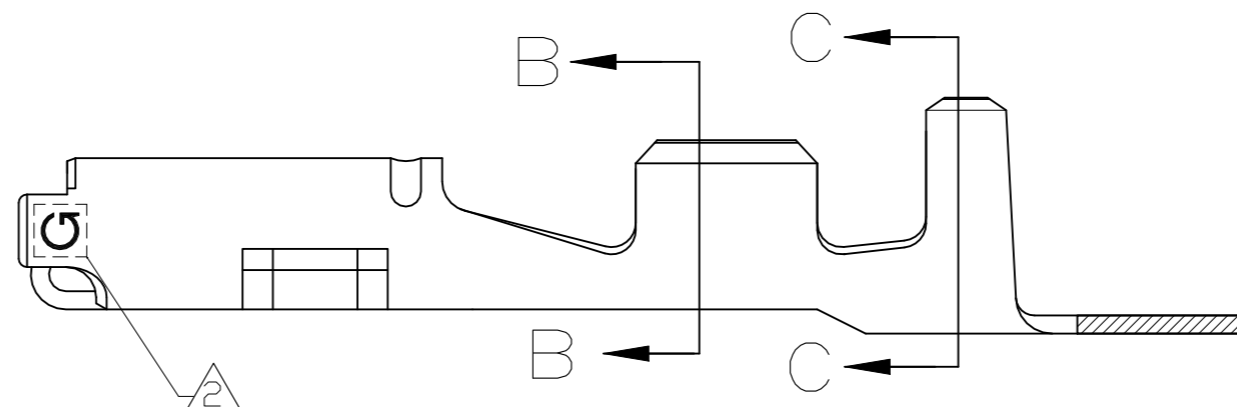

P	LTR	DESCRIPTION	DATE	DWN	APVD
	B	REVISED PER ECO-21-002133	15APR2021	SM	AH

- ① NYE FLUOROETHER GREASE
- ② FOR GOLD PLATED PART ONLY - AT LEAST ONE "G" INDICATOR MUST BE VISIBLE IN THIS LOCATION ON EITHER SIDE INDICATING GOLD PLATED CONTACT

SECTION A-A
SCALE 8:1

SECTION B-B

SECTION C-C

TIN	1.2 - 2.1 ϕ	AVS 0.3 - 1.0mm ² (#22 - #18 AWG)	184373-2
SELECT GOLD	1.2 - 2.1 ϕ	AVS 0.3 - 1.0mm ² (#22 - #18 AWG)	184373-1
FINISH	INSULATION DIAMETER	WIRE RANGE	PART NUMBER

THIS DRAWING IS A CONTROLLED DOCUMENT.		DWN P.COLLINS 8-14-00	STE TE Connectivity	
		CHK M.HUDDLESTON 8-14-00		
		APVD M.HUDDLESTON 8-14-00	NAME CONTACT, RECEPTACLE, .070	
DIMENSIONS: mm		PRODUCT SPEC -		APPLICATION SPEC -
TOLERANCES UNLESS OTHERWISE SPECIFIED:		SIZE A3		CAGE CODE 00779
0 PLC \pm -		DRAWING NO C-184373		RESTRICTED TO -
1 PLC \pm 0.3		SCALE 8:1		SHEET 1 OF 1
2 PLC \pm -		CUSTOMER DRAWING		REV B
3 PLC \pm -				
4 PLC \pm -				
ANGLES \pm 2'				
MATERIAL PH BRZ (0.3 THK)				
FINISH -				