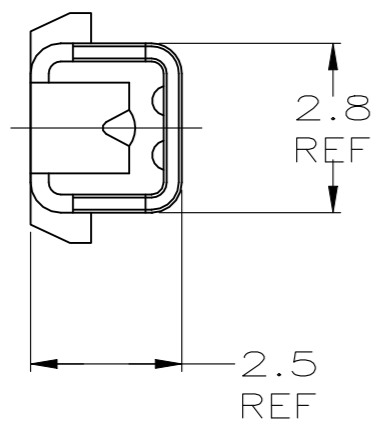

P	LTR	DESCRIPTION	DATE	DWN	APVD
	B	REVISED PER ECO-21-002133	15APR2021	SM	AH

- ① NYE FLUOROETHER GREASE
- ② FOR GOLD PLATED PART ONLY - AT LEAST ONE "G" INDICATOR MUST BE VISIBLE IN THIS LOCATION ON EITHER SIDE INDICATING GOLD PLATED CONTACT

SECTION A-A
SCALE 8:1

SECTION B-B

SECTION C-C

TIN	1.2 - 2.1 ϕ	AVS 0.3 - 1.0mm ² (#22 - #18 AWG)	184373-2
SELECT GOLD	1.2 - 2.1 ϕ	AVS 0.3 - 1.0mm ² (#22 - #18 AWG)	184373-1
FINISH	INSULATION DIAMETER	WIRE RANGE	PART NUMBER

THIS DRAWING IS A CONTROLLED DOCUMENT.		DWN P.COLLINS 8-14-00	STE TE Connectivity	
		CHK M.HUDDLESTON 8-14-00		
		APVD M.HUDDLESTON 8-14-00	NAME CONTACT, RECEPTACLE, .070	
DIMENSIONS: mm		PRODUCT SPEC -		APPLICATION SPEC -
TOLERANCES UNLESS OTHERWISE SPECIFIED:		SIZE A3		CAGE CODE 00779
0 PLC \pm -		DRAWING NO C-184373		RESTRICTED TO -
1 PLC \pm 0.3		SCALE 8:1		SHEET 1 OF 1
2 PLC \pm -		CUSTOMER DRAWING		REV B
3 PLC \pm -				
4 PLC \pm -				
ANGLES \pm 2'				
MATERIAL PH BRZ (0.3 THK)				
FINISH -				