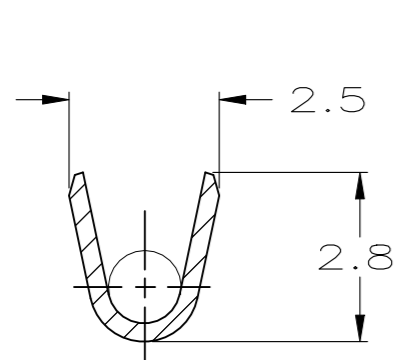

P	LTR	DESCRIPTION	DATE	DWN	APVD
	B	REVISED PER ECO-21-002133	15APR2021	SM	AH

- ① NYE FLUOROETHER GREASE
- ② FOR GOLD PLATED PART ONLY - AT LEAST ONE "G" INDICATOR MUST BE VISIBLE IN THIS LOCATION ON EITHER SIDE INDICATING GOLD PLATED CONTACT

SECTION A-A
SCALE 8:1

SECTION B-B

SECTION C-C

TIN	1.2 - 2.1 ϕ	AVS 0.3 - 1.0mm ² (#22 - #18 AWG)	184373-2
SELECT GOLD	1.2 - 2.1 ϕ	AVS 0.3 - 1.0mm ² (#22 - #18 AWG)	184373-1
FINISH	INSULATION DIAMETER	WIRE RANGE	PART NUMBER

THIS DRAWING IS A CONTROLLED DOCUMENT.		DWN P.COLLINS 8-14-00	STE TE Connectivity	
		CHK M.HUDDLESTON 8-14-00		
		APVD M.HUDDLESTON 8-14-00	NAME CONTACT, RECEPTACLE, .070	
DIMENSIONS: mm		PRODUCT SPEC -		APPLICATION SPEC -
TOLERANCES UNLESS OTHERWISE SPECIFIED:		SIZE A3		CAGE CODE 00779
0 PLC \pm -		DRAWING NO C-184373		RESTRICTED TO -
1 PLC \pm 0.3		SCALE 8:1		SHEET 1 OF 1
2 PLC \pm -		CUSTOMER DRAWING		REV B
3 PLC \pm -				
4 PLC \pm -				
ANGLES \pm 2'				
MATERIAL PH BRZ (0.3 THK)				
FINISH -				