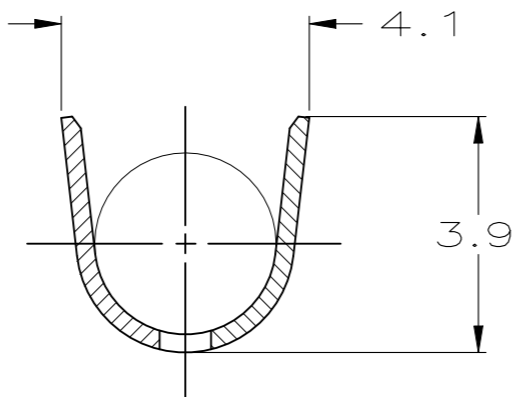

P	LTR	DESCRIPTION	DATE	DWN	APVD
	B	REVISED PER ECO-21-002133	15APR2021	SM	AH

- ① NYE FLUOROETHER GREASE
- ② FOR GOLD PLATED PART ONLY - AT LEAST ONE "G" INDICATOR MUST BE VISIBLE IN THIS LOCATION ON EITHER SIDE INDICATING GOLD PLATED CONTACT

SECTION A-A
SCALE 8:1

SECTION B-B

SECTION C-C

TIN	1.2 - 2.1 ϕ	AVS 0.3 - 1.0mm ² (#22 - #18 AWG)	184373-2
SELECT GOLD	1.2 - 2.1 ϕ	AVS 0.3 - 1.0mm ² (#22 - #18 AWG)	184373-1
FINISH	INSULATION DIAMETER	WIRE RANGE	PART NUMBER

THIS DRAWING IS A CONTROLLED DOCUMENT.		DWN P.COLLINS 8-14-00	STE TE Connectivity	
		CHK M.HUDDLESTON 8-14-00		
		APVD M.HUDDLESTON 8-14-00	NAME CONTACT, RECEPTACLE, .070	
DIMENSIONS: mm		PRODUCT SPEC -		APPLICATION SPEC -
TOLERANCES UNLESS OTHERWISE SPECIFIED:		SIZE A3		CAGE CODE 00779
0 PLC \pm -		DRAWING NO C-184373		RESTRICTED TO -
1 PLC \pm 0.3		SCALE 8:1		SHEET 1 OF 1
2 PLC \pm -		CUSTOMER DRAWING		REV B
3 PLC \pm -				
4 PLC \pm -				
ANGLES \pm 2'				
MATERIAL PH BRZ (0.3 THK)				
FINISH -				