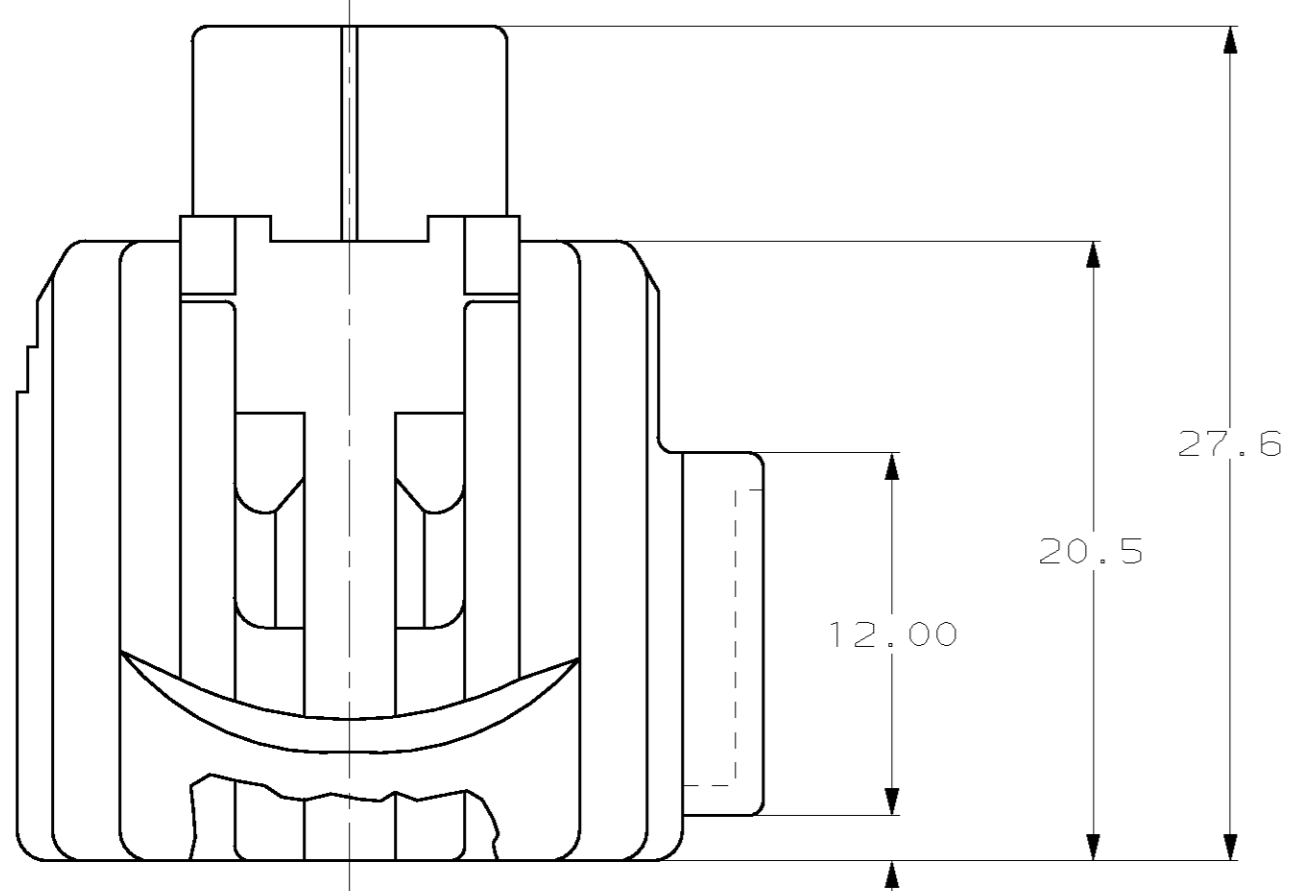

2 POSN PLUG
 MATERIAL: PBT,
 15% GLASS FILLED

2 POSN. DOUBLE LOCK PLATE
 MATERIAL: PBT, 15% GLASS FILLED
 SEAL RING
 MATERIAL: SILICONE RUBBER

SECTION A-A

<small>THIS DRAWING IS A CONTROLLED DOCUMENT FOR AMP INCORPORATED. IT IS SUBJECT TO CHANGE AND THE CONTROLLING ENGINEERING ORGANIZATION SHOULD BE CONTACTED FOR THE LATEST REVISION.</small>		DWN P. COLLINS 10-27-00 CHK K. COBLE 10-27-00 APVD - 10-27-00	AMP AMP Incorporated Harrisburg, PA 17105-3608
DIMENSIONS: mm 		TOLERANCES UNLESS OTHERWISE SPECIFIED: 0 PLC ±- 1 PLC ±0.30 2 PLC ±0.15 3 PLC ±- 4 PLC ±- ANGLES ±1° FINISH -	NAME K. COBLE PRODUCT SPEC - APPLICATION SPEC - WEIGHT - CUSTOMER DRAWING
KEYING TYPE A		SIZE A2 CAGE CODE 00779 DRAWING NO. 184375	PLUG COLOR BLACK PART NO 184375-1
AMP 1471-9 REV 10/93		SCALE 4:1 SHEET 1 OF 1 REV A	184375