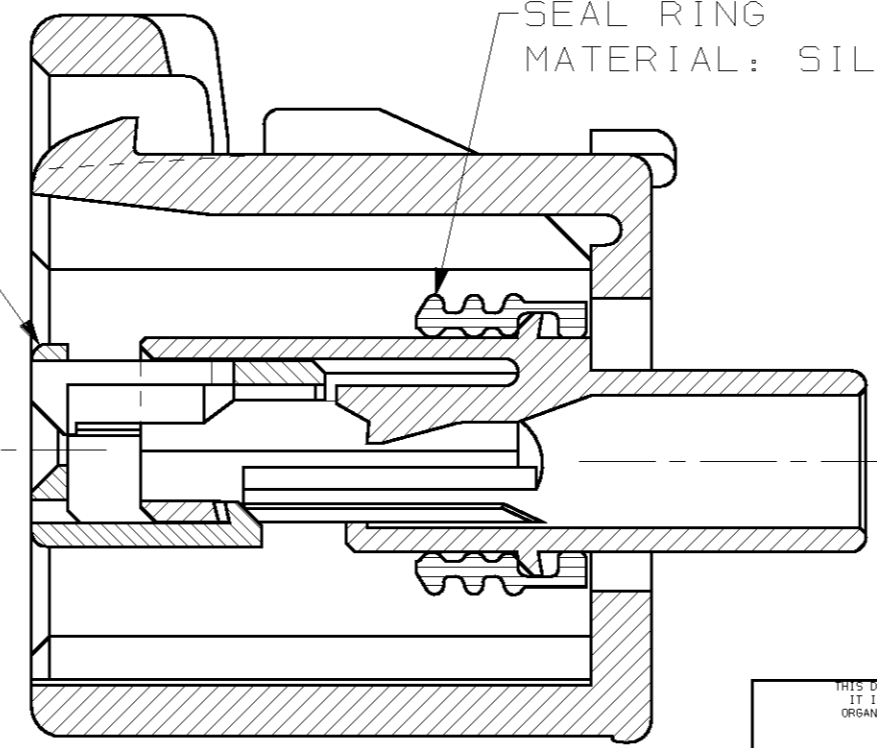

2 POSN PLUG
 MATERIAL: PBT,
 15% GLASS FILLED

2 POSN. DOUBLE LOCK PLATE
 MATERIAL: PBT, 15% GLASS FILLED
 SEAL RING
 MATERIAL: SILICONE RUBBER

SECTION A-A

<small>THIS DRAWING IS A CONTROLLED DOCUMENT FOR AMP INCORPORATED. IT IS SUBJECT TO CHANGE AND THE CONTROLLING ENGINEERING ORGANIZATION SHOULD BE CONTACTED FOR THE LATEST REVISION.</small>		DWN P. COLLINS 10-27-00 CHK K. COBLE 10-27-00 APVD - 10-27-00	AMP AMP Incorporated Harrisburg, PA 17105-3608
DIMENSIONS: mm 		TOLERANCES UNLESS OTHERWISE SPECIFIED: 0 PLC ±- 1 PLC ±0.30 2 PLC ±0.15 3 PLC ±- 4 PLC ±- ANGLES ±1° FINISH -	NAME K. COBLE PRODUCT SPEC - APPLICATION SPEC - WEIGHT - CUSTOMER DRAWING
KEYING TYPE A		SIZE A2 CAGE CODE 00779 DRAWING NO. 184375	PLUG COLOR BLACK PART NO 184375-1
AMP 1471-9 REV 10/93		SCALE 4:1 SHEET 1 OF 1 REV A	184375