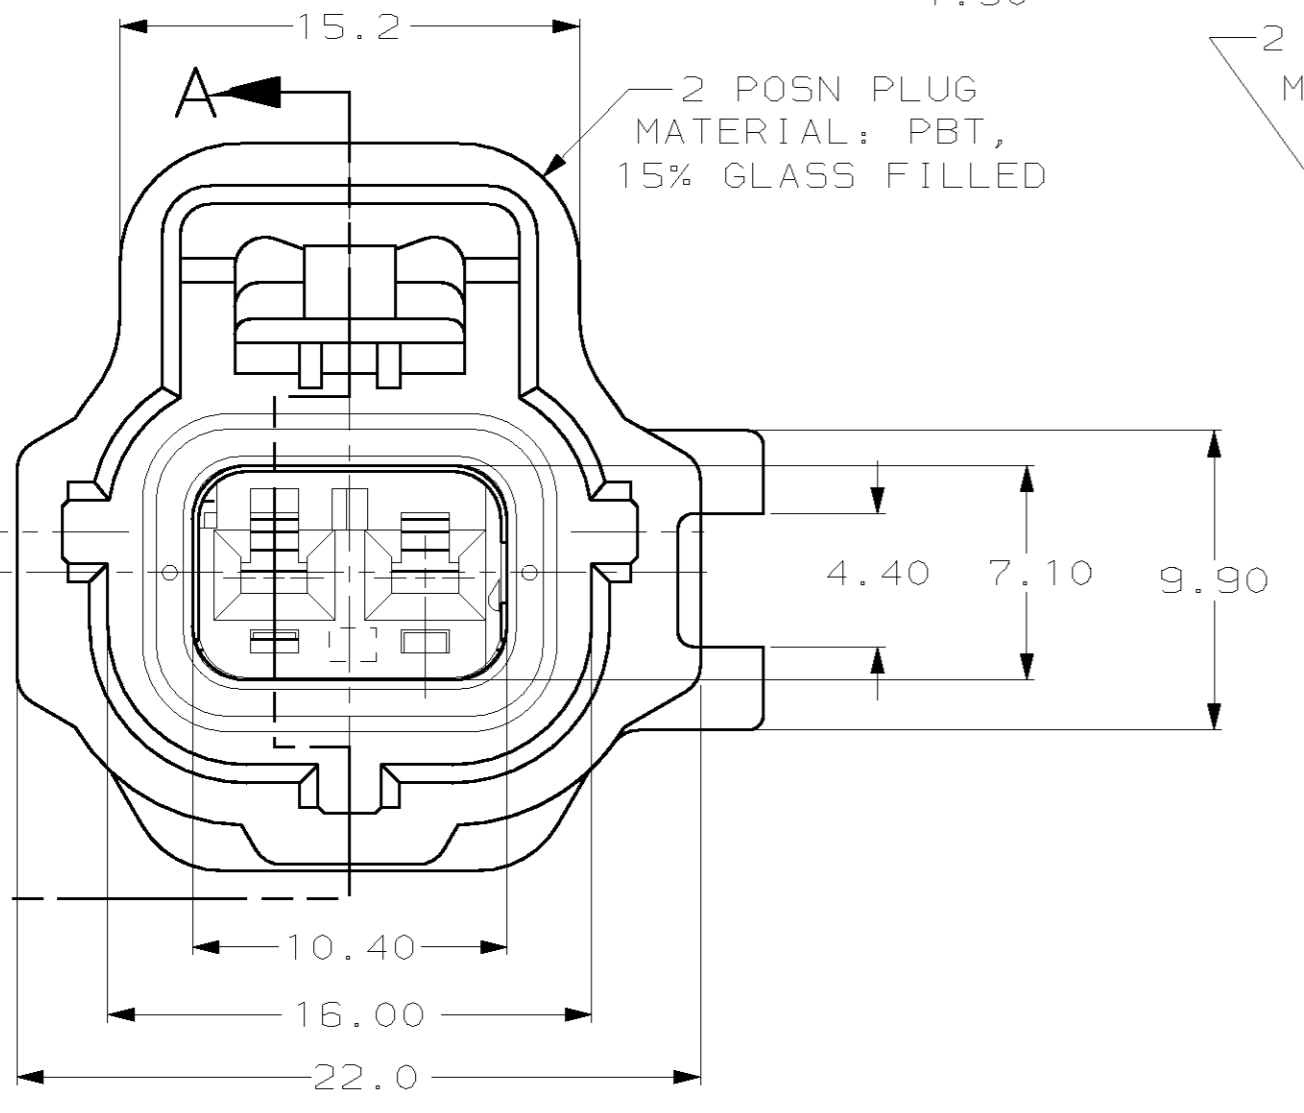

2 POSN PLUG
 MATERIAL: PBT,
 15% GLASS FILLED

2 POSN. DOUBLE LOCK PLATE
 MATERIAL: PBT, 15% GLASS FILLED
 SEAL RING
 MATERIAL: SILICONE RUBBER

SECTION A-A

<small>THIS DRAWING IS A CONTROLLED DOCUMENT FOR AMP INCORPORATED. IT IS SUBJECT TO CHANGE AND THE CONTROLLING ENGINEERING ORGANIZATION SHOULD BE CONTACTED FOR THE LATEST REVISION.</small>		DWN P. COLLINS 10-27-00 CHK K. COBLE 10-27-00 APVD - 10-27-00	AMP AMP Incorporated Harrisburg, PA 17105-3608
DIMENSIONS: mm 		TOLERANCES UNLESS OTHERWISE SPECIFIED: 0 PLC ±- 1 PLC ±0.30 2 PLC ±0.15 3 PLC ±- 4 PLC ±- ANGLES ±1° FINISH -	NAME K. COBLE PRODUCT SPEC - APPLICATION SPEC - WEIGHT - CUSTOMER DRAWING
KEYING TYPE A		SIZE A2 CAGE CODE 00779 DRAWING NO. 184375	PLUG COLOR BLACK PART NO 184375-1
AMP 1471-9 REV 10/93		SCALE 4:1 SHEET 1 OF 1 REV A	184375