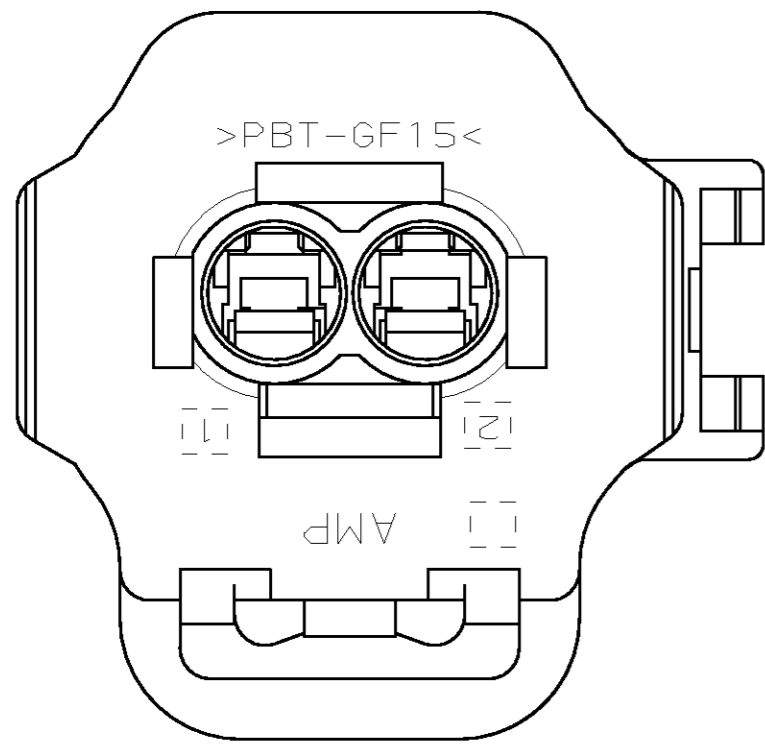

2 POSN PLUG
 MATERIAL: PBT,
 15% GLASS FILLED

2 POSN. DOUBLE LOCK PLATE
 MATERIAL: PBT, 15% GLASS FILLED
 SEAL RING
 MATERIAL: SILICONE RUBBER

SECTION A-A

<small>THIS DRAWING IS A CONTROLLED DOCUMENT FOR AMP INCORPORATED. IT IS SUBJECT TO CHANGE AND THE CONTROLLING ENGINEERING ORGANIZATION SHOULD BE CONTACTED FOR THE LATEST REVISION.</small>		DWN P. COLLINS 10-27-00 CHK K. COBLE 10-27-00 APVD - 10-27-00	AMP AMP Incorporated Harrisburg, PA 17105-3608
DIMENSIONS: mm 		TOLERANCES UNLESS OTHERWISE SPECIFIED: 0 PLC ±- 1 PLC ±0.30 2 PLC ±0.15 3 PLC ±- 4 PLC ±- ANGLES ±1° FINISH -	NAME K. COBLE PRODUCT SPEC - APPLICATION SPEC - WEIGHT - CUSTOMER DRAWING
KEYING TYPE A		SIZE A2 CAGE CODE 00779 DRAWING NO. 184375	PLUG COLOR BLACK PART NO 184375-1
AMP 1471-9 REV 10/93		SCALE 4:1 SHEET 1 OF 1 REV A	184375