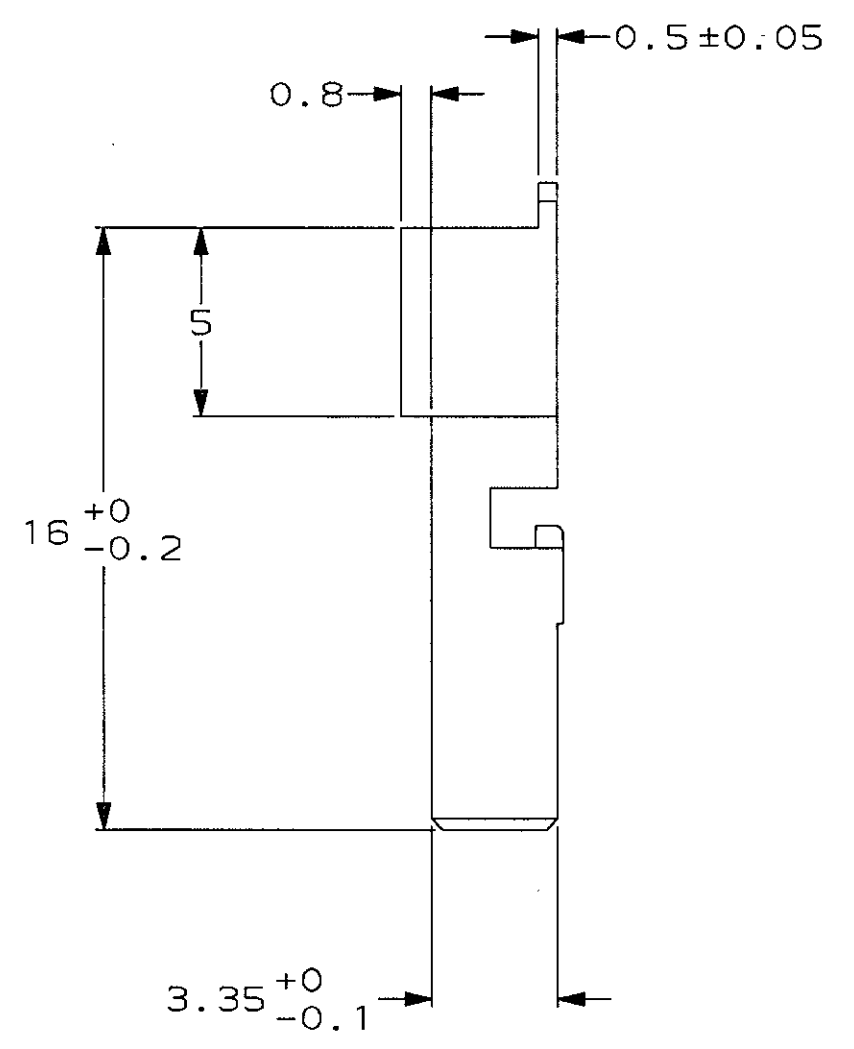

LOC		DIST		REVISIONS			
P	LTR	REV	DESCRIPTION	DATE	DWN	DESS.	APVD
MODIFICATIONS							
-	-	-	-	-	-	-	-

PBT GF 15%	BLACK	185309-1
MATERIAL	COLOR	REFERENCE AMP

NOTA : PART TO USE WITH: - COVER P/N 185308-X  
 - SOCKETS P/N 144969-X  
 - INSTRUCTION SHEET: 411-15553

THIS DRAWING IS A CONTROLLED DOCUMENT. CE PLAN EST UN DOCUMENT CONTROLE.		DWN/DESSINE 26-APR-00 Michel POLIFONTE		AMP DE FRANCE 95301 PONTOISE	
DIMENSIONS: mm		TOLERANCES UNLESS OTHERWISE SPECIFIED, TOLERANCES NON SPECIFIEES (SUIV. NB DE DECIMALES): 0 = ±0.05 1 = ±0.1 2 = ±0.15 3 = ±0.2 4 = ±0.3		APVD/APPROUVE 28-APR-00 J.J. REVIL	
MATERIAL MATIERE SEE TABLE		FINISH FINITION -		NAME TITRE PLUG HOUSING 3W MQS	
MATERIAL MATIERE SEE TABLE		FINISH FINITION -		SIZE FORMAT A2	
MATERIAL MATIERE SEE TABLE		FINISH FINITION -		CAGE CODE 00779	
MATERIAL MATIERE SEE TABLE		FINISH FINITION -		DRAWING NO 185309	
MATERIAL MATIERE SEE TABLE		FINISH FINITION -		RESTRICTED TO -	
MATERIAL MATIERE SEE TABLE		FINISH FINITION -		WEIGHT MASSE APPROX. 0.3g	
MATERIAL MATIERE SEE TABLE		FINISH FINITION -		SCALE ECHELLE 5:1	
MATERIAL MATIERE SEE TABLE		FINISH FINITION -		SHEET FEUILLE 1 OF 1	
MATERIAL MATIERE SEE TABLE		FINISH FINITION -		REV 0	
MATERIAL MATIERE SEE TABLE		FINISH FINITION -		CUSTOMER DRAWING/PLAN CLIENT POUR REFERENCE	