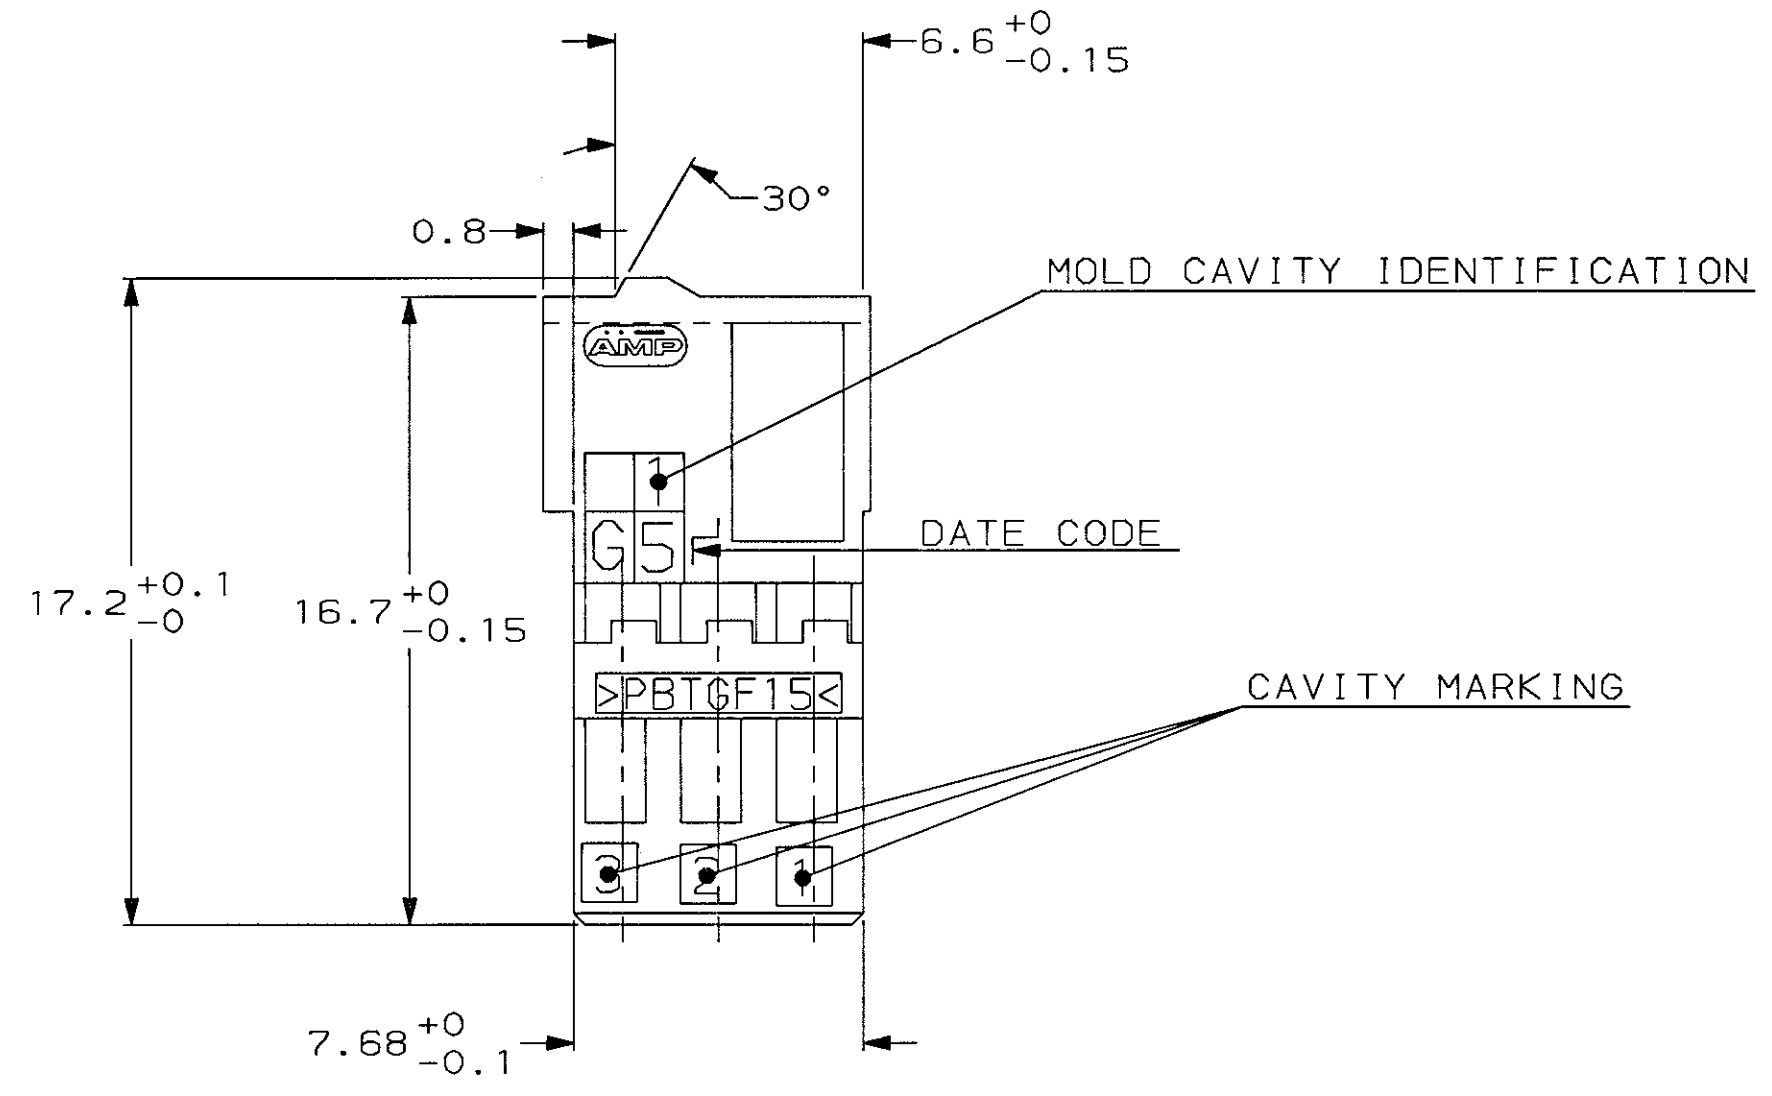

LOC		DIST		REVISIONS			
P	LTR	REV	DESCRIPTION	DATE	DWN	DESS.	APVD
MODIFICATIONS							
-	-	-	-	-	-	-	-

PBT GF 15%	BLACK	185309-1
MATERIAL	COLOR	REFERENCE AMP

NOTA : PART TO USE WITH: - COVER P/N 185308-X  
 - SOCKETS P/N 144969-X  
 - INSTRUCTION SHEET: 411-15553

THIS DRAWING IS A CONTROLLED DOCUMENT. CE PLAN EST UN DOCUMENT CONTROLE.		DWN/DESSINE 26-APR-00 Michel POLIFONTE		AMP DE FRANCE 95301 PONTOISE	
DIMENSIONS: mm		TOLERANCES UNLESS OTHERWISE SPECIFIED, TOLERANCES NON SPECIFIEES (SUIV. NB DE DECIMALES): 0 = ±0.05 1 = ±0.1 2 = ±0.15 3 = ±0.2 4 = ±0.3		APVD/APPROUVE 28-APR-00 J.J. REVIL	
MATERIAL MATIERE SEE TABLE		FINISH FINITION -		NAME TITRE PLUG HOUSING 3W MQS	
MATERIAL MATIERE SEE TABLE		FINISH FINITION -		SIZE FORMAT A2	
MATERIAL MATIERE SEE TABLE		FINISH FINITION -		CAGE CODE 00779	
MATERIAL MATIERE SEE TABLE		FINISH FINITION -		DRAWING NO 185309	
MATERIAL MATIERE SEE TABLE		FINISH FINITION -		RESTRICTED TO -	
MATERIAL MATIERE SEE TABLE		FINISH FINITION -		WEIGHT MASSE APPROX. 0.3g	
MATERIAL MATIERE SEE TABLE		FINISH FINITION -		SCALE ECHELLE 5:1	
MATERIAL MATIERE SEE TABLE		FINISH FINITION -		SHEET FEUILLE 1 OF 1	
MATERIAL MATIERE SEE TABLE		FINISH FINITION -		REV 0	
MATERIAL MATIERE SEE TABLE		FINISH FINITION -		CUSTOMER DRAWING/PLAN CLIENT POUR REFERENCE	