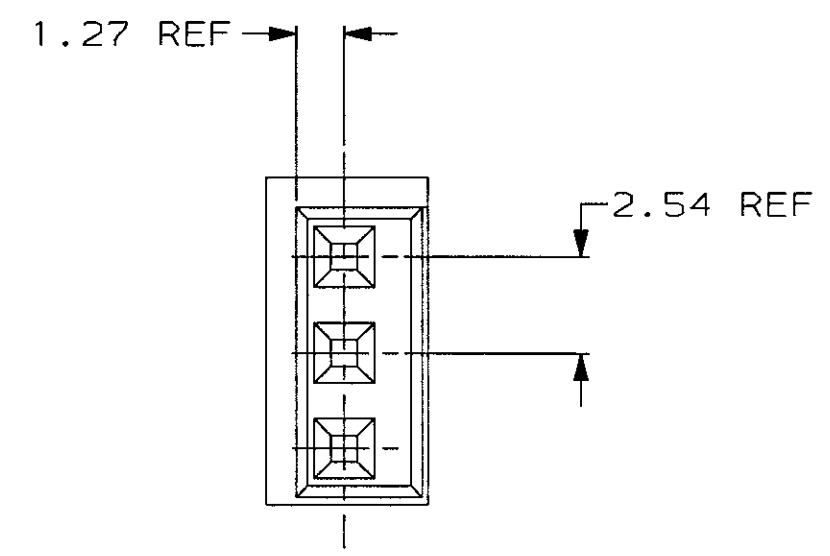

LOC		DIST		REVISIONS			
P	LTR	REV	DESCRIPTION	DATE	DWN	DESS.	APVD
MODIFICATIONS							
-	-	-	-	-	-	-	-

PBT GF 15%	BLACK	185309-1
MATERIAL	COLOR	REFERENCE AMP

NOTA : PART TO USE WITH: - COVER P/N 185308-X  
 - SOCKETS P/N 144969-X  
 - INSTRUCTION SHEET: 411-15553

THIS DRAWING IS A CONTROLLED DOCUMENT. CE PLAN EST UN DOCUMENT CONTROLE.		DWN/DESSINE 26-APR-00 Michel POLIFONTE		AMP DE FRANCE 95301 PONTOISE	
DIMENSIONS: mm		TOLERANCES UNLESS OTHERWISE SPECIFIED, TOLERANCES NON SPECIFIEES (SUIV. NB DE DECIMALES): 0 = ±0.05 1 = ±0.1 2 = ±0.15 3 = ±0.2 4 = ±0.3		APVD/APPROUVE 28-APR-00 J.J. REVIL	
MATERIAL MATIERE SEE TABLE		FINISH FINITION -		NAME TITRE PLUG HOUSING 3W MQS	
MATERIAL MATIERE SEE TABLE		FINISH FINITION -		SIZE FORMAT A2	
MATERIAL MATIERE SEE TABLE		FINISH FINITION -		CAGE CODE 00779	
MATERIAL MATIERE SEE TABLE		FINISH FINITION -		DRAWING NO 185309	
MATERIAL MATIERE SEE TABLE		FINISH FINITION -		RESTRICTED TO -	
MATERIAL MATIERE SEE TABLE		FINISH FINITION -		WEIGHT MASSE APPROX. 0.3g	
MATERIAL MATIERE SEE TABLE		FINISH FINITION -		SCALE ECHELLE 5:1	
MATERIAL MATIERE SEE TABLE		FINISH FINITION -		SHEET FEUILLE 1 OF 1	
MATERIAL MATIERE SEE TABLE		FINISH FINITION -		REV 0	
MATERIAL MATIERE SEE TABLE		FINISH FINITION -		CUSTOMER DRAWING/PLAN CLIENT POUR REFERENCE	