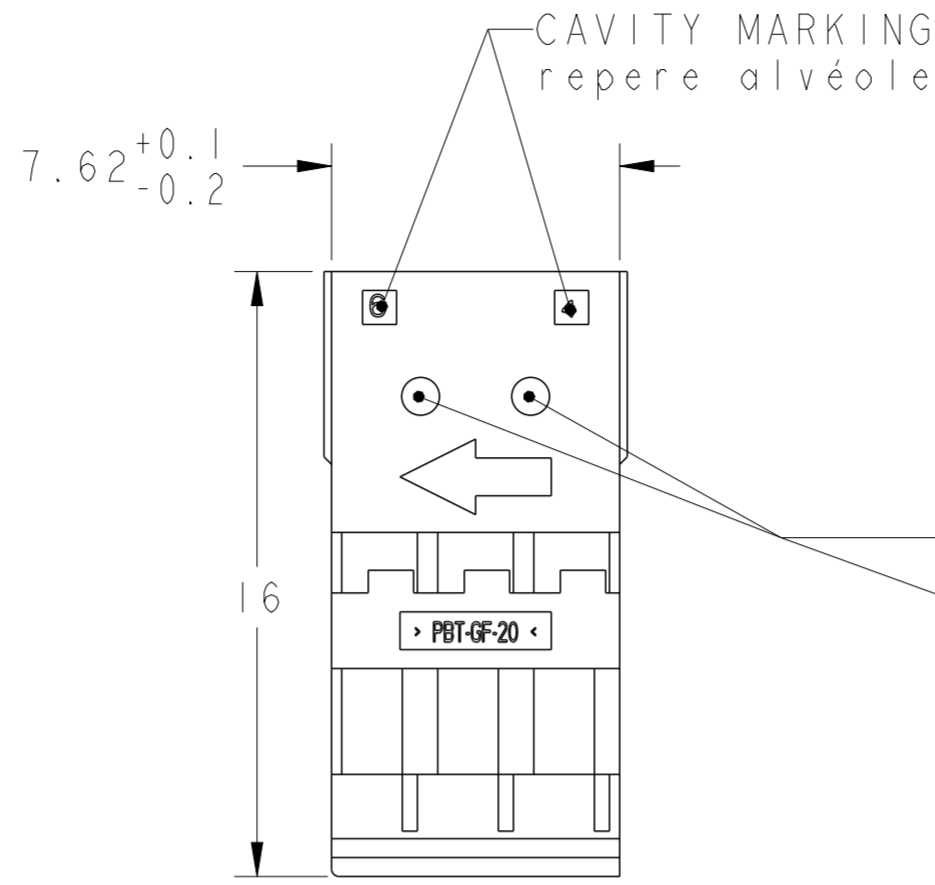

THIS DRAWING IS UNPUBLISHED.
 DIFFUSION RESTREINTE
 © COPYRIGHT 2008 BY -
 RELEASED FOR PUBLICATION
 LIBRE A LA DIFFUSION
 2008
 ALL RIGHTS RESERVED.
 TOUS DROITS RESERVES

LOC	DIST	REVISIONS			
P	LTR	DESCRIPTION MODIFICATIONS	DATE	DWN DESS.	APVD APP.
F	00				
	AI	REVISED PER ECO-11-005150	28MAR2011	RK	HMR
	B	OTHER POSSIBLE SHAPE AND MARKING ADDED	02MAY2013	EC	XR
	C	UPDATED NEW TE LOGO	03JUL2019	RSR	XR

PBT GF 20% PBF 20% FV	BLACK noir	185311-1
MATERIAL matiere	COLOR couleur	PART NO

CAVITY MARKING
 repere alveole

THIS DRAWING IS A CONTROLLED DOCUMENT.		DWN/DESSINE 09APR2008 M. POLIFONIE	TE Connectivity	
DIMENSIONS: mm		CHK/VERIFIE 09APR2008 E. CHATELUS		
TOLERANCES UNLESS OTHERWISE SPECIFIED: TOLERANCES NON SPECIFIEES (SUIVY NR DE DECIMALES)		APVD/APROUVE 09APR2008 X. ROUILLARD	NAME TITRE SOCKET HOUSING 6W FOR MQS MODULE 6 VOIES MQS	
		PRODUCT SPEC 108-15142	RESTRICTED TO RESERVE A	
MATERIAL/MATIERE see table		FINISH/FINITION	SIZE FORMAT A2	CAGE CODE 00779
WEIGHT MASSE APPROX. 0.6g		APPLICATION SPEC 411-15567	DRAWING NO C-185311	REV C
CUSTOMER DRAWING /PLAN CLIENT		UNIQUEMENT POUR REFERENCE	SCALE ECHELLE 6:1	SHEET FEUILLE 1 OF DE 1