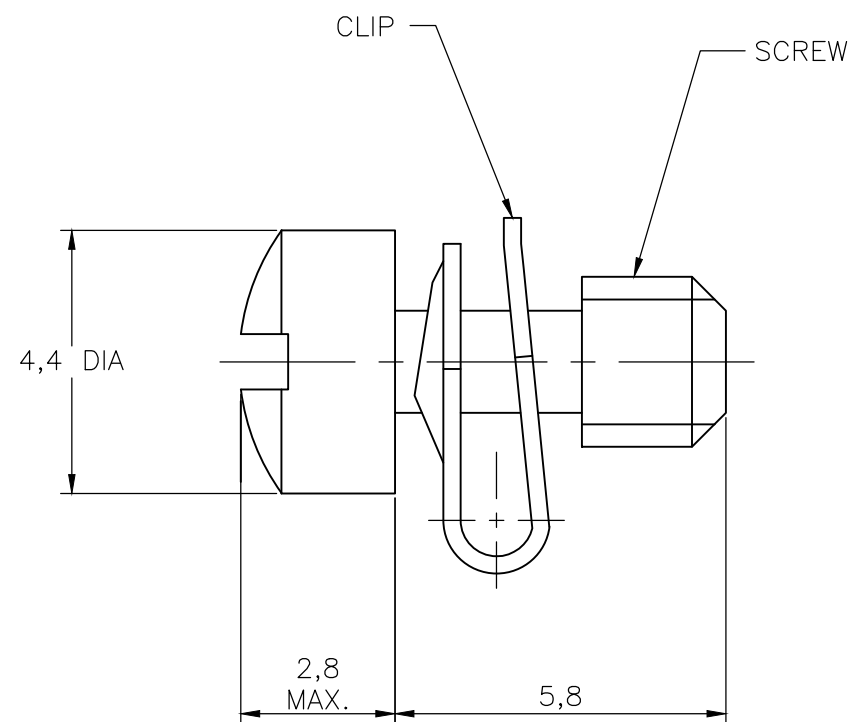

THIS DRAWING IS UNPUBLISHED.

RELEASED FOR PUBLICATION

REVISIONS

© COPYRIGHT - TE Connectivity

ALL RIGHTS RESERVED.

P	LTR	DESCRIPTION	DATE	DWN	APVD
	D	REVISED PER ECO-17-014394	05JAN2018	AP	DG

NOTES:

- ① PARTS PACKAGED UNASSEMBLED.  
1 KIT CONTAINS 2 SCREWS , 2 CLIPS.
- ② SCREW: STEEL  
CLIP : STAINLESS STEEL
- ③ SCREW: BRIGHT TINPLATED.  
CLIP : NO PLATING.
- ④ INDIVIDUAL KIT : 2 SCREWS +2 CLIPS IN ONE PLASTIC BAG
- ⑤ 100 KITS BULKPACKAGE : 200 SCREWS IN ONE PLASTIC BAG AND  
200 CLIPS IN ANOTHER PLASTIC BAG.  
1857211-3 AND -4 TO BE ORDERED IN MULTIPLES OF 100  
PIECES OF THE PARTNUMBER.

OBSOLETE	⑤	③	②	M3	<del>1857211-4</del>
				4-40 UNC.	1857211-3
OBSOLETE	④	③	②	M3	<del>1857211-2</del>
				4-40 UNC.	1857211-1
			PACKING	FINISH	MATERIAL
					PART NUMBER ①

THIS DRAWING IS A CONTROLLED DOCUMENT.		DWN	15JUL05		<b>STE</b> TE Connectivity								
		CHK	15JUL05										
		APVD	15JUL05										
		NAME	J.BROEKSTEEG										
DIMENSIONS: mm		TOLERANCES UNLESS OTHERWISE SPECIFIED:		KIT, SCREW RETAINER, 4-40 UNC. M3, AMPLIMITE.									
		0 PLC	± -	<table border="1"> <tr> <td>SIZE</td> <td>CAGE CODE</td> <td>DRAWING NO</td> <td>RESTRICTED TO</td> </tr> <tr> <td></td> <td></td> <td></td> <td></td> </tr> </table>		SIZE	CAGE CODE	DRAWING NO	RESTRICTED TO				
		SIZE	CAGE CODE			DRAWING NO	RESTRICTED TO						
1 PLC	± -	WEIGHT		0.000000									
2 PLC	± -	CUSTOMER DRAWING											
3 PLC	± -	SCALE		NTS									
4 PLC	± -	SHEET		1 OF 1									
ANGLES	± -	REV		D									
MATERIAL	FINISH												