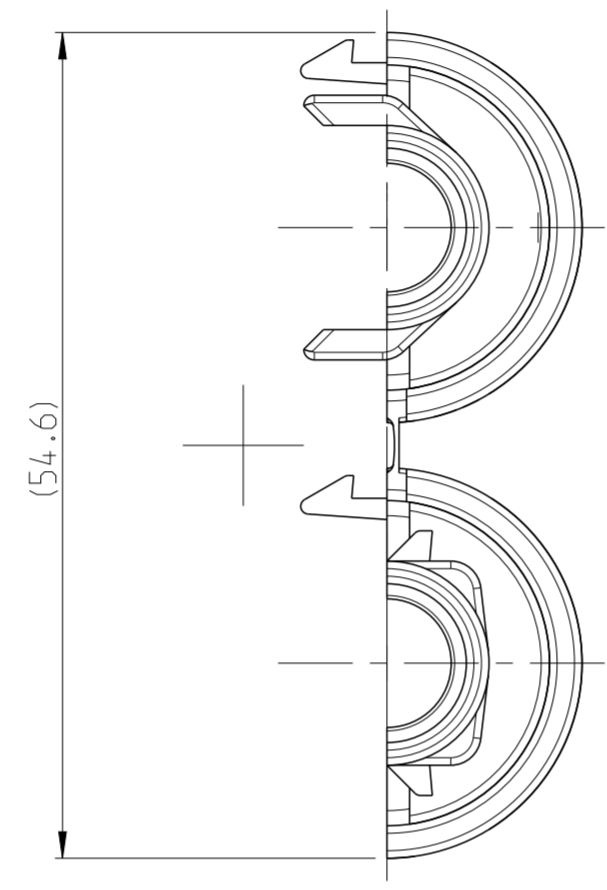

REVISIONS					
P	LTR	DESCRIPTION	DATE	DWN	APVD
A		FIRST ISSUE	16 JUN2020	P.B	JP.P
B		DEVIATION ADDED REGARDIING WHITE MARKS	27 JUL2020	DB	XR

NUMERO D'EMPREINTES
(MOLD CAVITY NUMBER)

REFERENCE DE LA PIECE
(PART NUMBER)

LOGO TE
(TE LOGO)

DATE DE MOULAGE
(DATE CODE)

INDICE DE REVISION PIECE
(PART REVISION CODE)

185792-1	PA66	NOIR BLACK
REFERENCE TE TE PART NUMBER	MATERIE MATERIAL	COULEUR COLOR

TRACES BLANCHES POSSIBLES SUR LA PIECE PLASTIQUE, A CAUSE DE LA PRESENCE D'EAU DANS LE CONDITIONNEMENT.
WHITE MARKS PERMISSIBLE ON THE PLASTIC PART, DUE TO WATER IN THE PACKAGING.

THIS DRAWING IS A CONTROLLED DOCUMENT.		DWN P.BACHELOT 14 JUN2010		
		CHK JP.PICAUD 14 JUN2010		
DIMENSIONS: mm		APVD JJ.REVIL 14 JUN2010	NAME 180 DEG CAP CORRUGATED TUBE WITH PLUMBING HOLES ADAPTATEUR POUR GAINNE ANNELEE 7.5	
		PRODUCT SPEC 108-15161	RESTRICTED TO	
TOLERANCES UNLESS OTHERWISE SPECIFIED: 0 PLC ±0.2 1 PLC ±0.2 2 PLC ±0.2 3 PLC ±0.2 4 PLC ±0.2 ANGLES ±2° FINISH -		APPLICATION SPEC -	SIZE A2	CAGE CODE 00779
MATERIAL SEE TABLE		WEIGHT 5 gr	DRAWING NO C-185792	
		CUSTOMER DRAWING	SCALE 2:1	SHEET 1 OF 1
				REV B