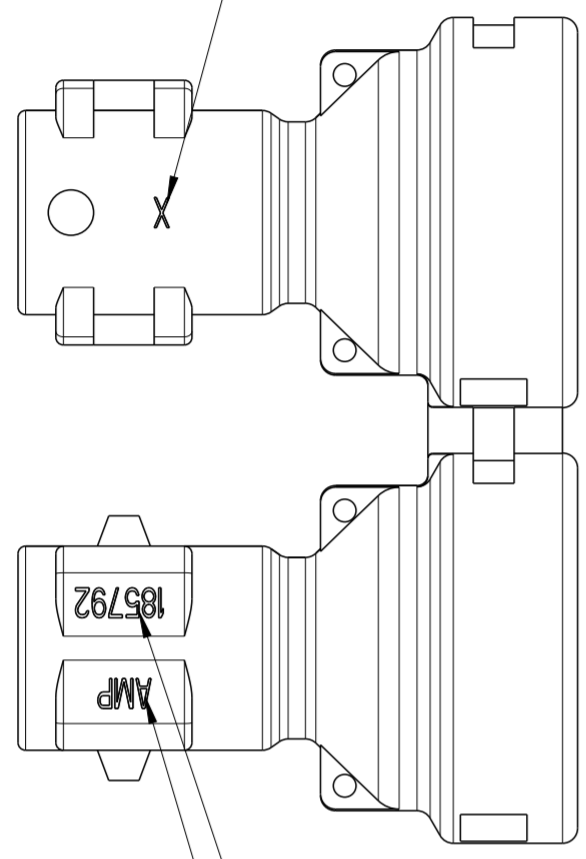

REVISIONS					
P	LTR	DESCRIPTION	DATE	DWN	APVD
A		FIRST ISSUE	16 JUN2020	P.B	JP.P
B		DEVIATION ADDED REGARDIING WHITE MARKS	27 JUL2020	DB	XR

NUMERO D'EMPREINTES
(MOLD CAVITY NUMBER)

REFERENCE DE LA PIECE
(PART NUMBER)

LOGO TE
(TE LOGO)

DATE DE MOULAGE
(DATE CODE)

INDICE DE REVISION PIECE
(PART REVISION CODE)

185792-1	PA66	NOIR BLACK
REFERENCE TE TE PART NUMBER	MATERIE MATERIAL	COULEUR COLOR

TRACES BLANCHES POSSIBLES SUR LA PIECE PLASTIQUE, A CAUSE DE LA PRESENCE D'EAU DANS LE CONDITIONNEMENT.
WHITE MARKS PERMISSIBLE ON THE PLASTIC PART, DUE TO WATER IN THE PACKAGING.

THIS DRAWING IS A CONTROLLED DOCUMENT.		DWN P.BACHELOT 14 JUN2010		
		CHK JP.PICAUD 14 JUN2010		
DIMENSIONS: mm		APVD JJ.REVIL 14 JUN2010	NAME 180 DEG CAP CORRUGATED TUBE WITH PLUMBING HOLES ADAPTATEUR POUR GAINNE ANNELEE 7.5	
		PRODUCT SPEC 108-15161	RESTRICTED TO	
TOLERANCES UNLESS OTHERWISE SPECIFIED: 0 PLC ±0.2 1 PLC ±0.2 2 PLC ±0.2 3 PLC ±0.2 4 PLC ±0.2 ANGLES ±2° FINISH -		APPLICATION SPEC -	SIZE A2	CAGE CODE 00779
MATERIAL SEE TABLE		WEIGHT 5 gr	DRAWING NO C-185792	
		CUSTOMER DRAWING	SCALE 2:1	SHEET 1 OF 1
				REV B