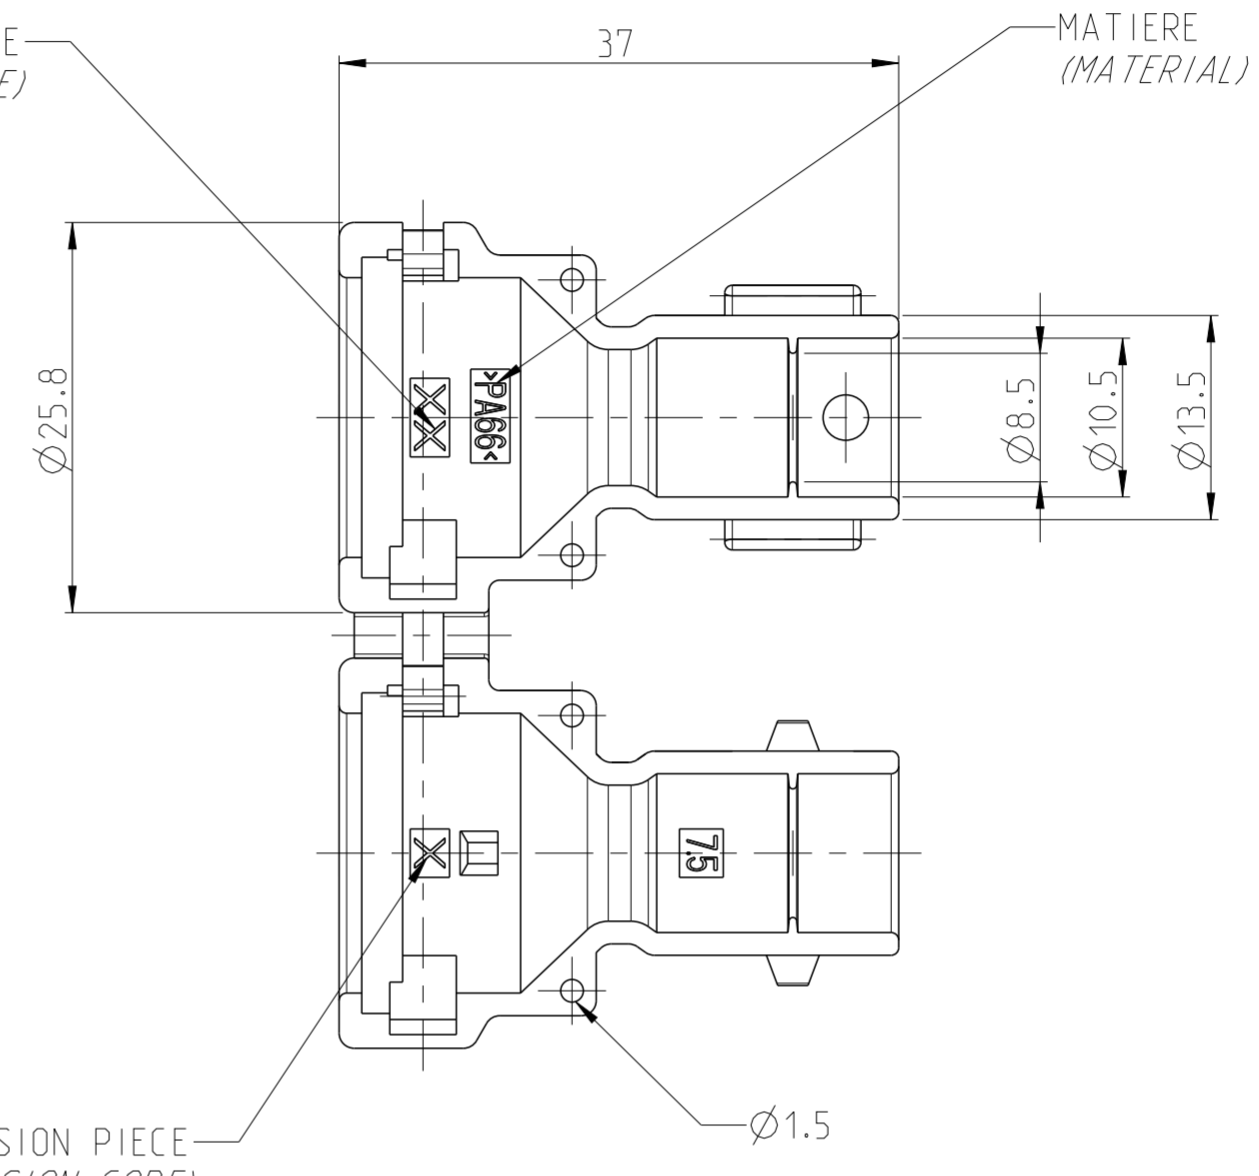

REVISIONS					
P	LTR	DESCRIPTION	DATE	DWN	APVD
A		FIRST ISSUE	16 JUN2020	P.B	JP.P
B		DEVIATION ADDED REGARDIING WHITE MARKS	27 JUL2020	DB	XR

NUMERO D'EMPREINTES
(MOLD CAVITY NUMBER)

REFERENCE DE LA PIECE
(PART NUMBER)

LOGO TE
(TE LOGO)

DATE DE MOULAGE
(DATE CODE)

INDICE DE REVISION PIECE
(PART REVISION CODE)

185792-1	PA66	NOIR BLACK
REFERENCE TE TE PART NUMBER	MATERIE MATERIAL	COULEUR COLOR

TRACES BLANCHES POSSIBLES SUR LA PIECE PLASTIQUE, A CAUSE DE LA PRESENCE D'EAU DANS LE CONDITIONNEMENT.
WHITE MARKS PERMISSIBLE ON THE PLASTIC PART, DUE TO WATER IN THE PACKAGING.

THIS DRAWING IS A CONTROLLED DOCUMENT.		DWN P.BACHELOT 14 JUN2010		
		CHK JP.PICAUD 14 JUN2010		
DIMENSIONS: mm		APVD JJ.REVIL 14 JUN2010	NAME 180 DEG CAP CORRUGATED TUBE WITH PLUMBING HOLES ADAPTATEUR POUR GAINNE ANNELEE 7.5	
		PRODUCT SPEC 108-15161	RESTRICTED TO	
TOLERANCES UNLESS OTHERWISE SPECIFIED: 0 PLC ±0.2 1 PLC ±0.2 2 PLC ±0.2 3 PLC ±0.2 4 PLC ±0.2 ANGLES ±2° FINISH -		APPLICATION SPEC -	SIZE A2	CAGE CODE 00779
MATERIAL SEE TABLE		WEIGHT 5 gr	DRAWING NO C-185792	
		CUSTOMER DRAWING	SCALE 2:1	SHEET 1 OF 1
				REV B