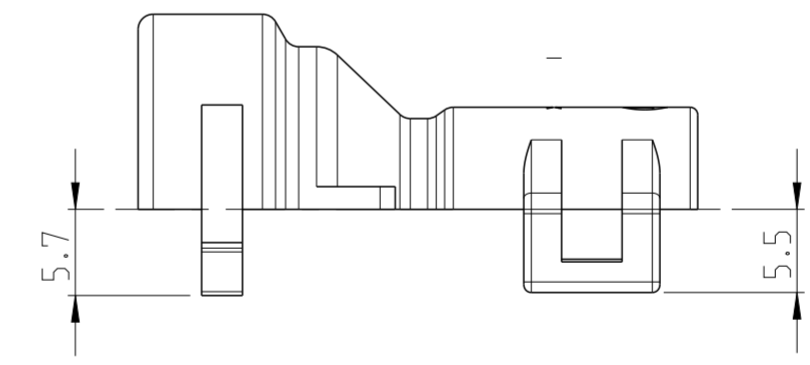

LOGO TE
(TE LOGO)

DATE DE MOULAGE
(DATE CODE)

INDICE DE REVISION PIECE
(PART REVISION CODE)

185792-1	PA66	NOIR BLACK
REFERENCE TE TE PART NUMBER	MATERIE MATERIAL	COULEUR COLOR

TRACES BLANCHES POSSIBLES SUR LA PIECE PLASTIQUE, A CAUSE DE LA PRESENCE D'EAU DANS LE CONDITIONNEMENT.
WHITE MARKS PERMISSIBLE ON THE PLASTIC PART, DUE TO WATER IN THE PACKAGING.

THIS DRAWING IS A CONTROLLED DOCUMENT.		DWN P.BACHELOT 14 JUN2010		
		CHK JP.PICAUD 14 JUN2010		
DIMENSIONS: mm		APVD JJ.REVIL 14 JUN2010	NAME 180 DEG CAP CORRUGATED TUBE WITH PLUMBING HOLES ADAPTATEUR POUR GAINNE ANNELEE 7.5	
		PRODUCT SPEC 108-15161	RESTRICTED TO	
TOLERANCES UNLESS OTHERWISE SPECIFIED: 0 PLC ±0.2 1 PLC ±0.2 2 PLC ±0.2 3 PLC ±0.2 4 PLC ±0.2 ANGLES ±2° FINISH -		APPLICATION SPEC -	SIZE A2	CAGE CODE 00779
MATERIAL SEE TABLE		WEIGHT 5 gr	DRAWING NO C-185792	
		CUSTOMER DRAWING	SCALE 2:1	SHEET 1 OF 1
				REV B