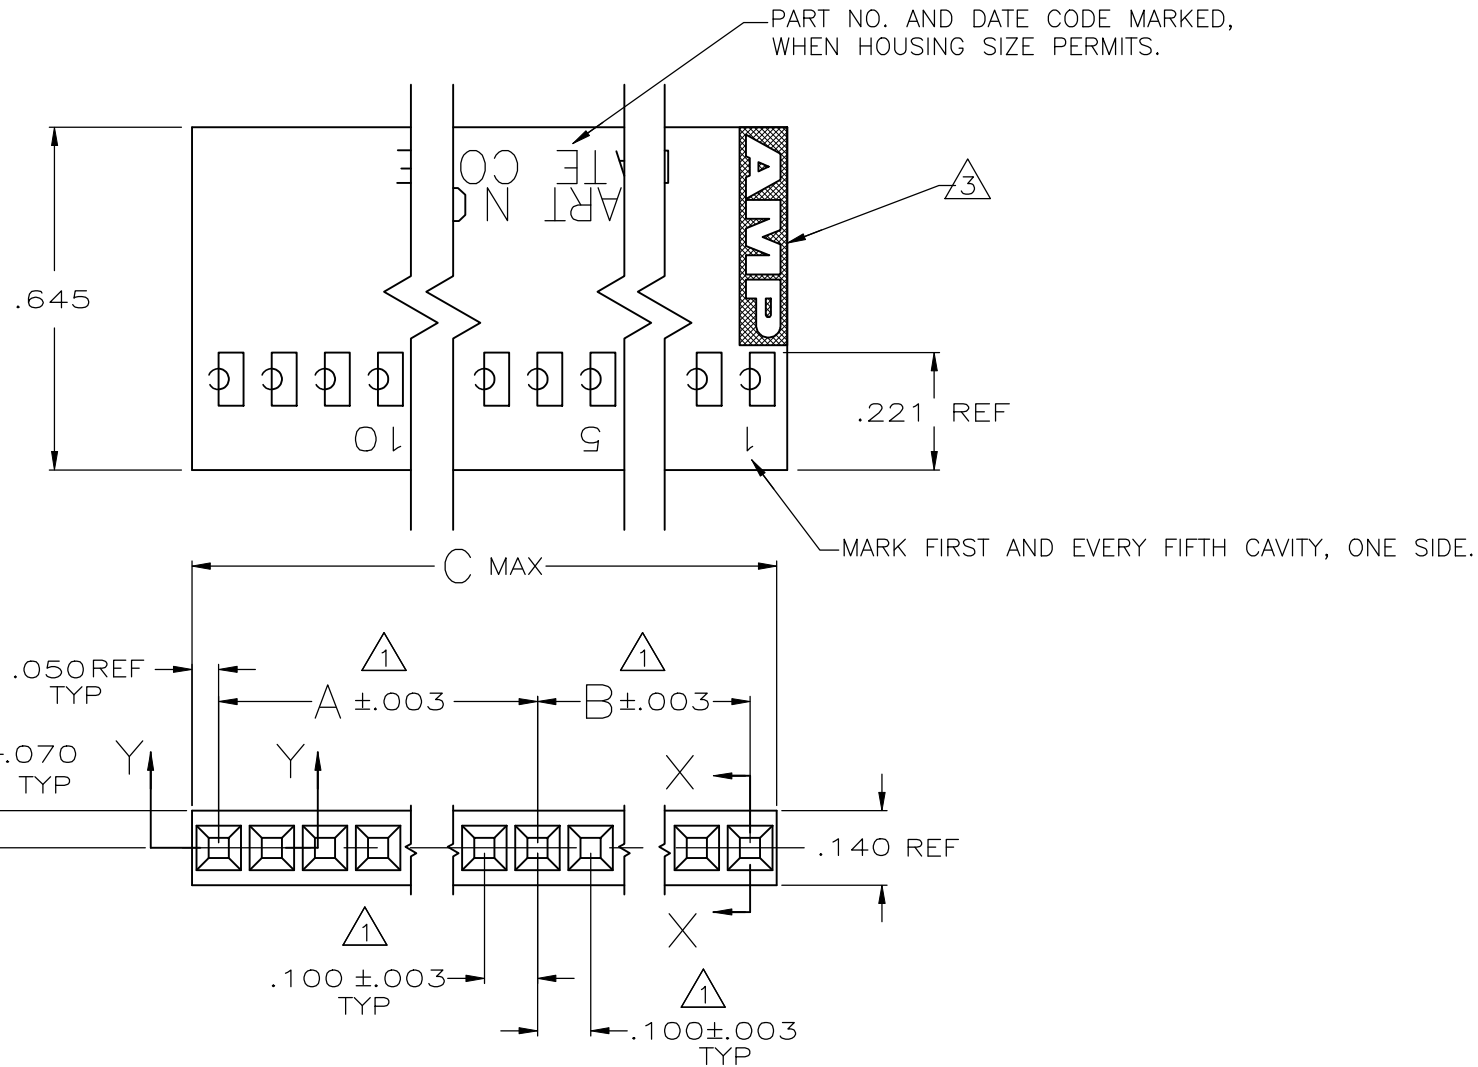

- 1. CAVITY LOCATION DIMENSIONS INCREASE IN INCREMENTS OF .100 TOLERANCES ARE NON-CUMULATIVE.
- 2. USE EXTRACTION TOOL 91052-1 TO REMOVE RECEPTACLE CONTACTS.
- 3. AMP LOGO MOLDED IN TEXTURED AREA AS SHOWN.

OBSOLETE	2.405	1.100	1.200	24	2-86427-2
OBSOLETE	3.005	1.400	1.500	30	2-86427-0
OBSOLETE	.905	.400	.400	9	1-86427-7
SUPERSEDED BY 1-86426-6	5.005	2.400	2.500	50	1-86427-6
OBSOLETE	3.005	1.700	1.800	36	1-86427-5
OBSOLETE	1.605	.700	.800	16	1-86427-4
OBSOLETE	1.205	.500	.600	12	1-86427-3
OBSOLETE	1.805	.800	.900	18	1-86427-2
	.305	.100	.100	3	1-86427-1
OBSOLETE	.405	.100	.200	4	1-86427-0
OBSOLETE	.605	.200	.300	6	86427-9
SUPERSEDED BY 86426-7	.505	.200	.200	5	86427-7
OBSOLETE	1.505	.700	.700	15	86427-6
OBSOLETE	.805	.300	.400	8	86427-5
OBSOLETE	1.405	.600	.700	14	86427-4
OBSOLETE	2.005	.900	1.000	20	86427-3
OBSOLETE	1.005	.400	.500	10	86427-2
OBSOLETE	.705	.300	.300	7	86427-1
	C	B	A	NO OF POS	PART NUMBER

THIS DRAWING IS A CONTROLLED DOCUMENT.

DWN	1-25-90	 TE Connectivity Ltd.
CHK	10-5-93	
APVD	1-27-90	NAME CONNECTOR HOUSING, CRIMP SNAP-IN MOD IV, SINGLE ROW, .100 CENTERS
PRODUCT SPEC		
APVD		SIZE A2
APPLICATION SPEC		
MATERIAL	GLASS FILLED NYLON COLOR-BLACK	CAGE CODE 00779
FINISH		
WEIGHT		DRAWING NO C-86427
CUSTOMER DRAWING		
SCALE		4:1
SHEET		1 of 1
REV		K